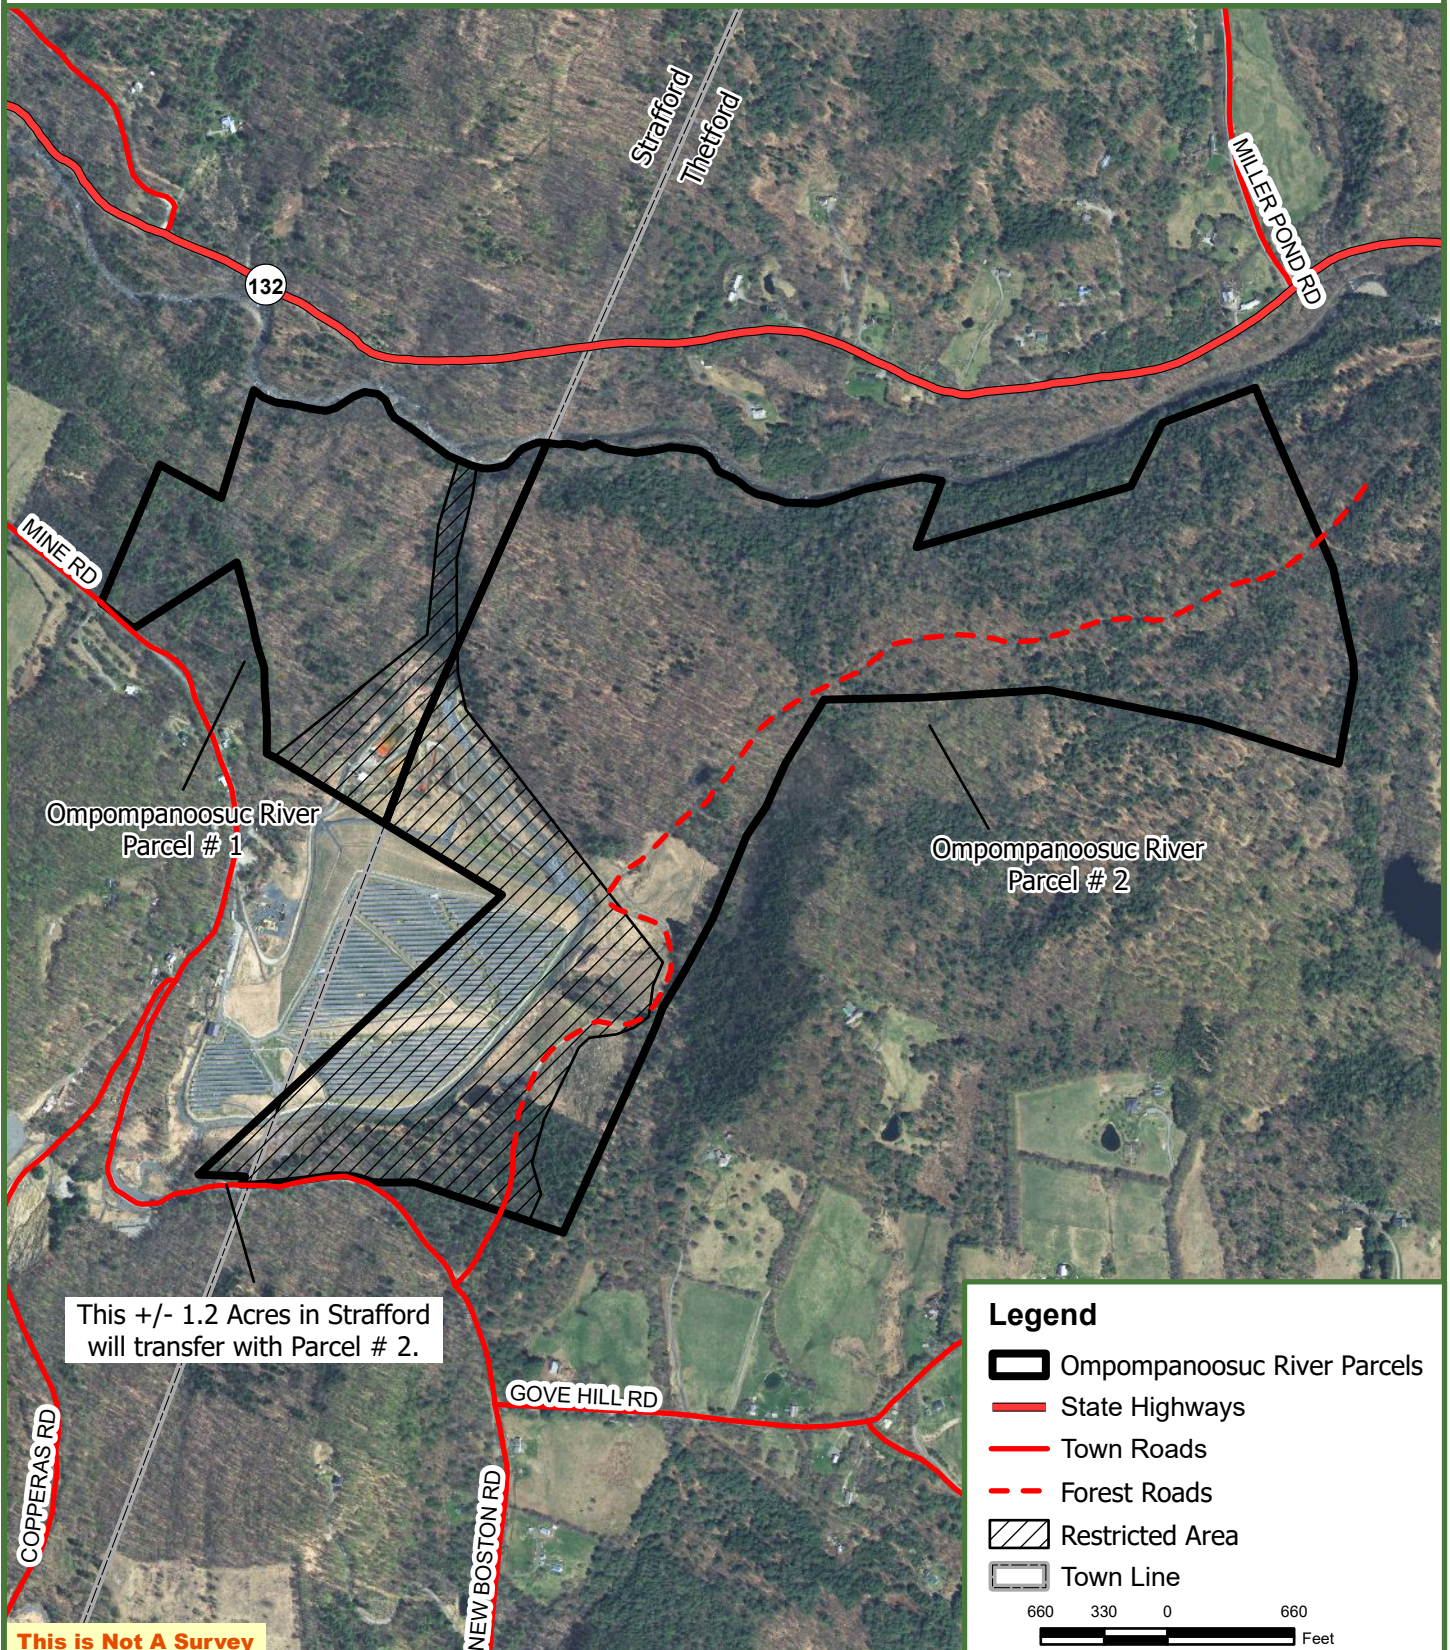

Ompompanoosuc River Parcels

Parcel 1 - 59 Survey Acres, Strafford, Orange County, Vermont
Parcel 2 - 221.1 Survey Acres, Thetford, Orange County Vermont

This +/- 1.2 Acres in Strafford will transfer with Parcel # 2.

This is Not A Survey

Map produced from the best available information including VCGI town tax maps polygon, hand held GPS data, aerial photography and reference information obtained from publicly available GIS sources. Boundary lines portrayed on this map are approximate and could be different than the actual location of boundaries found in the field. Map is not a survey.