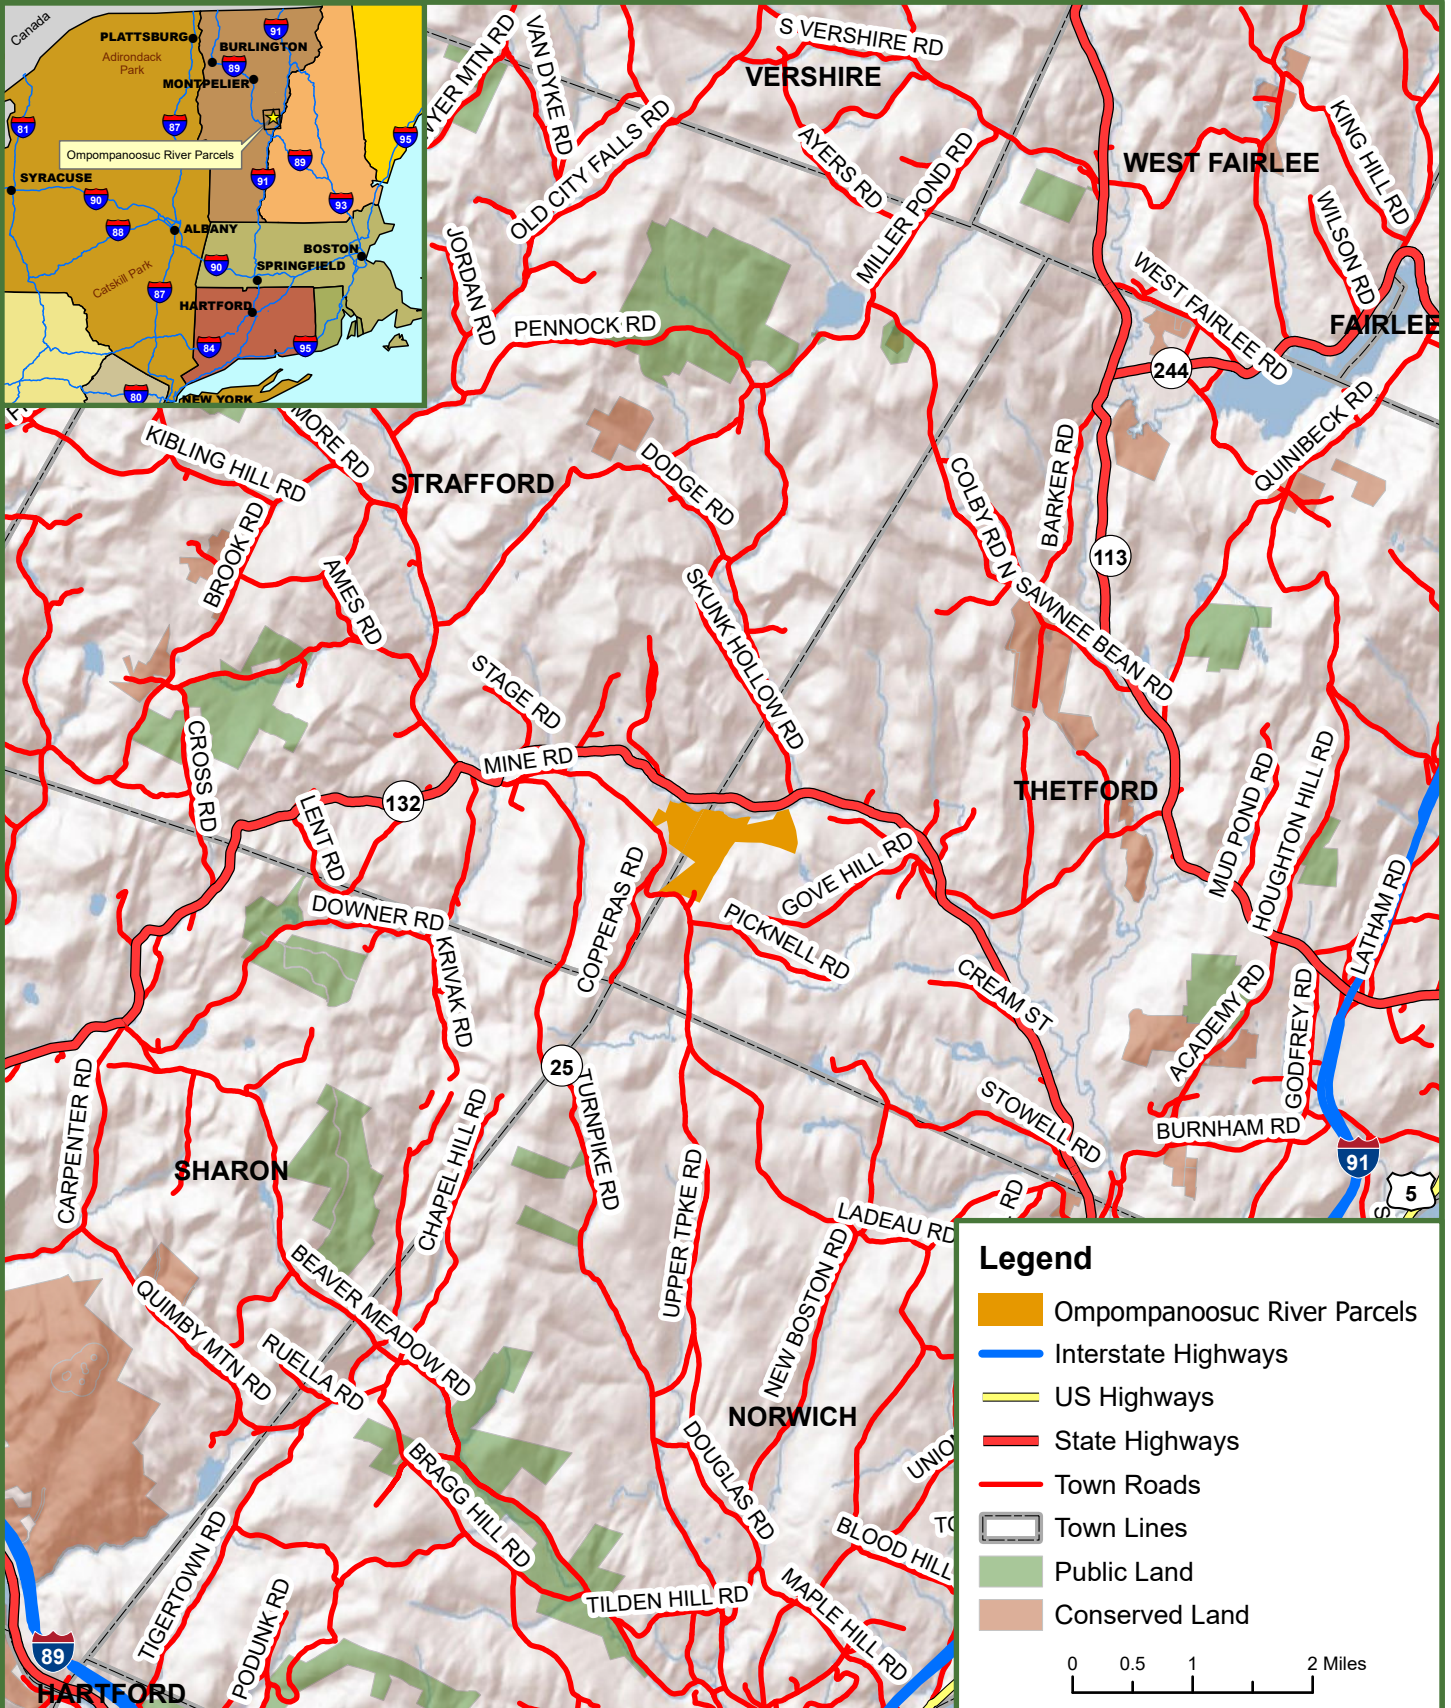

# Ompompanoosuc River Parcels

Parcel 1 - 59 Survey Acres, Strafford, Orange County, Vermont  
Parcel 2 - 221.1 Survey Acres, Thetford, Orange County Vermont

**Legend**

- Ompompanoosuc River Parcels
- Interstate Highways
- US Highways
- State Highways
- Town Roads
- Town Lines
- Public Land
- Conserved Land

0 0.5 1 2 Miles