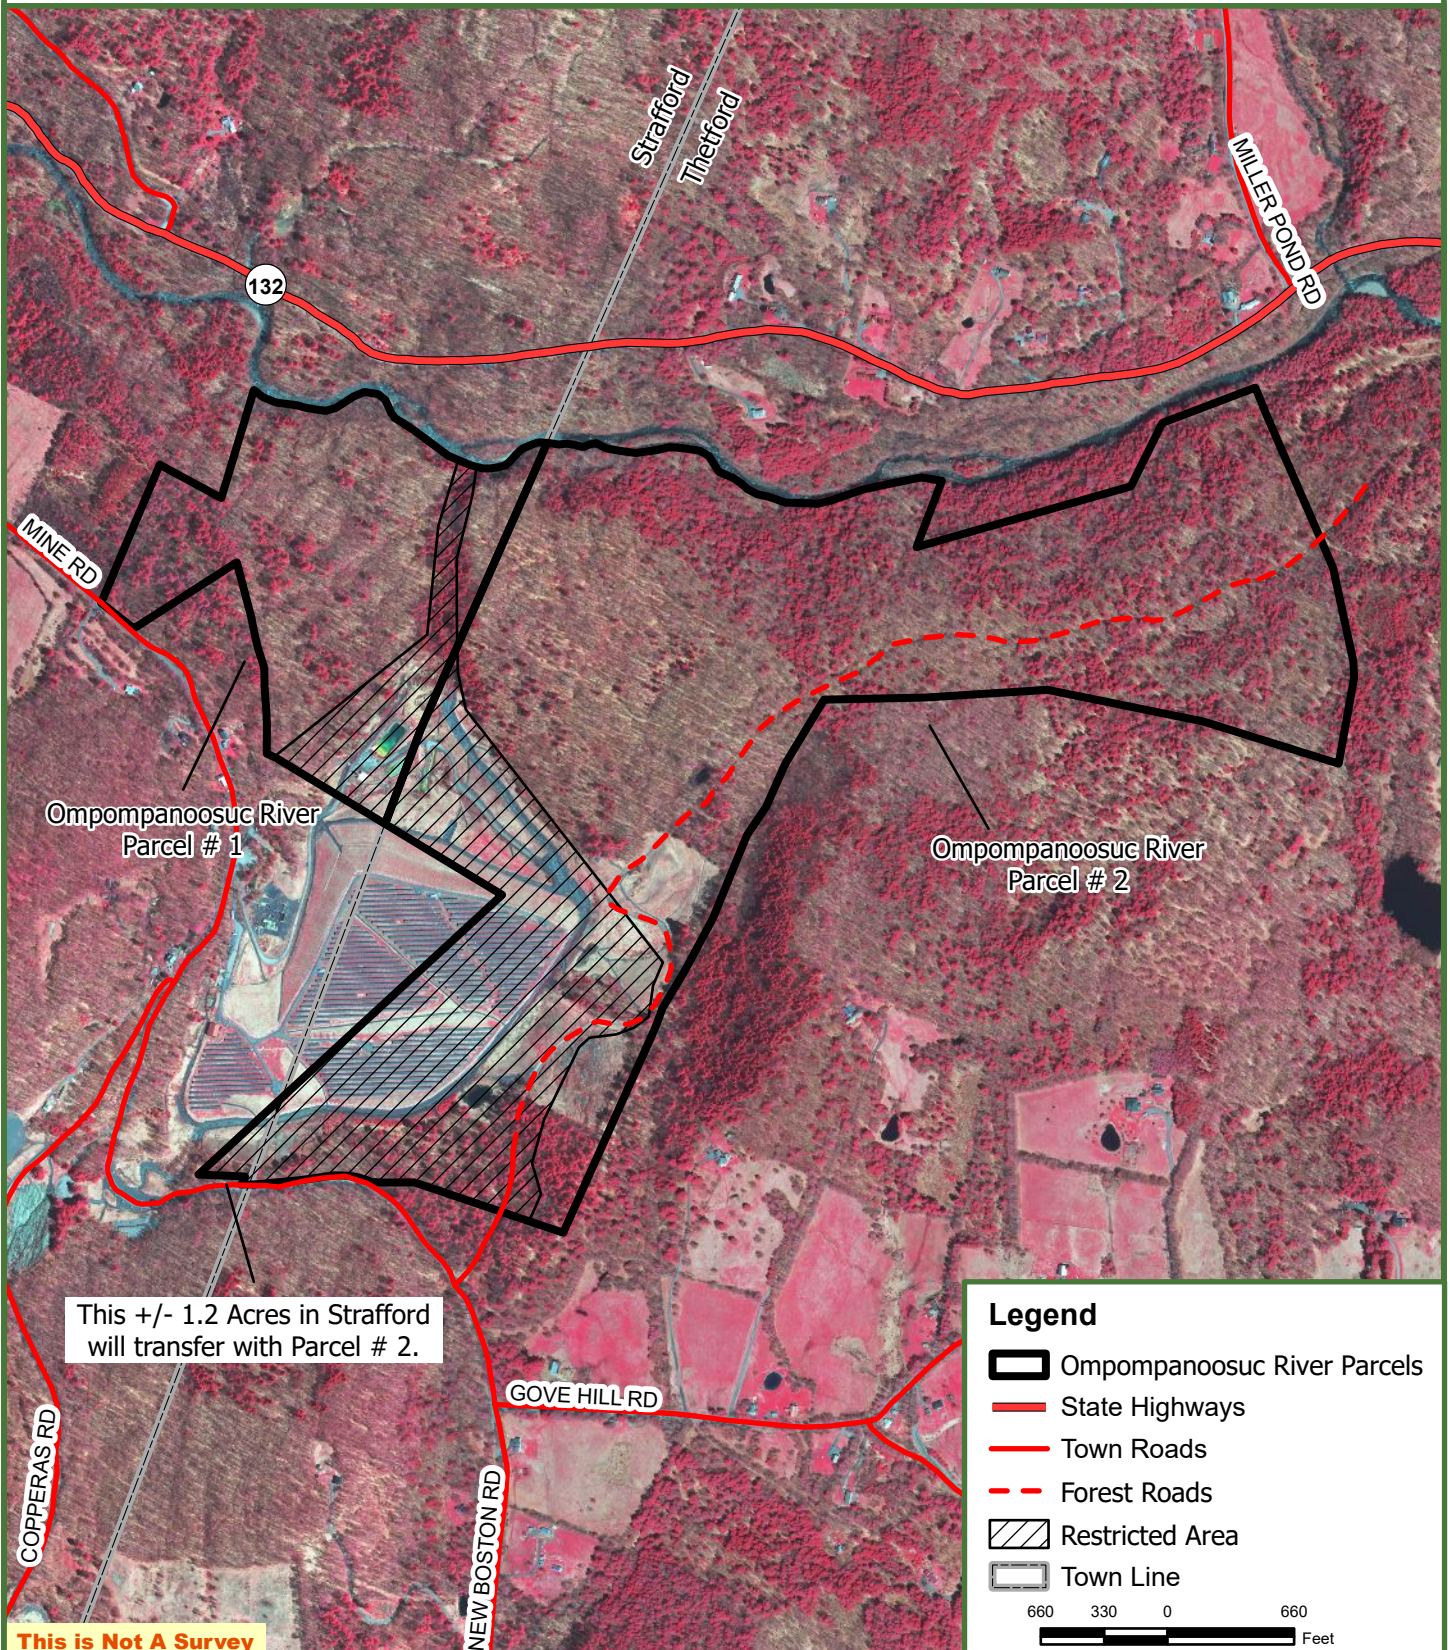

Ompompanoosuc River Parcels

Parcel 1 - 59 Survey Acres, Strafford, Orange County, Vermont
Parcel 2 - 221.1 Survey Acres, Thetford, Orange County Vermont

This is Not A Survey

Map produced from the best available information including VCGI town tax maps polygon, hand held GPS data, aerial photography and reference information obtained from publicly available GIS sources. Boundary lines portrayed on this map are approximate and could be different than the actual location of boundaries found in the field. Map is not a survey.