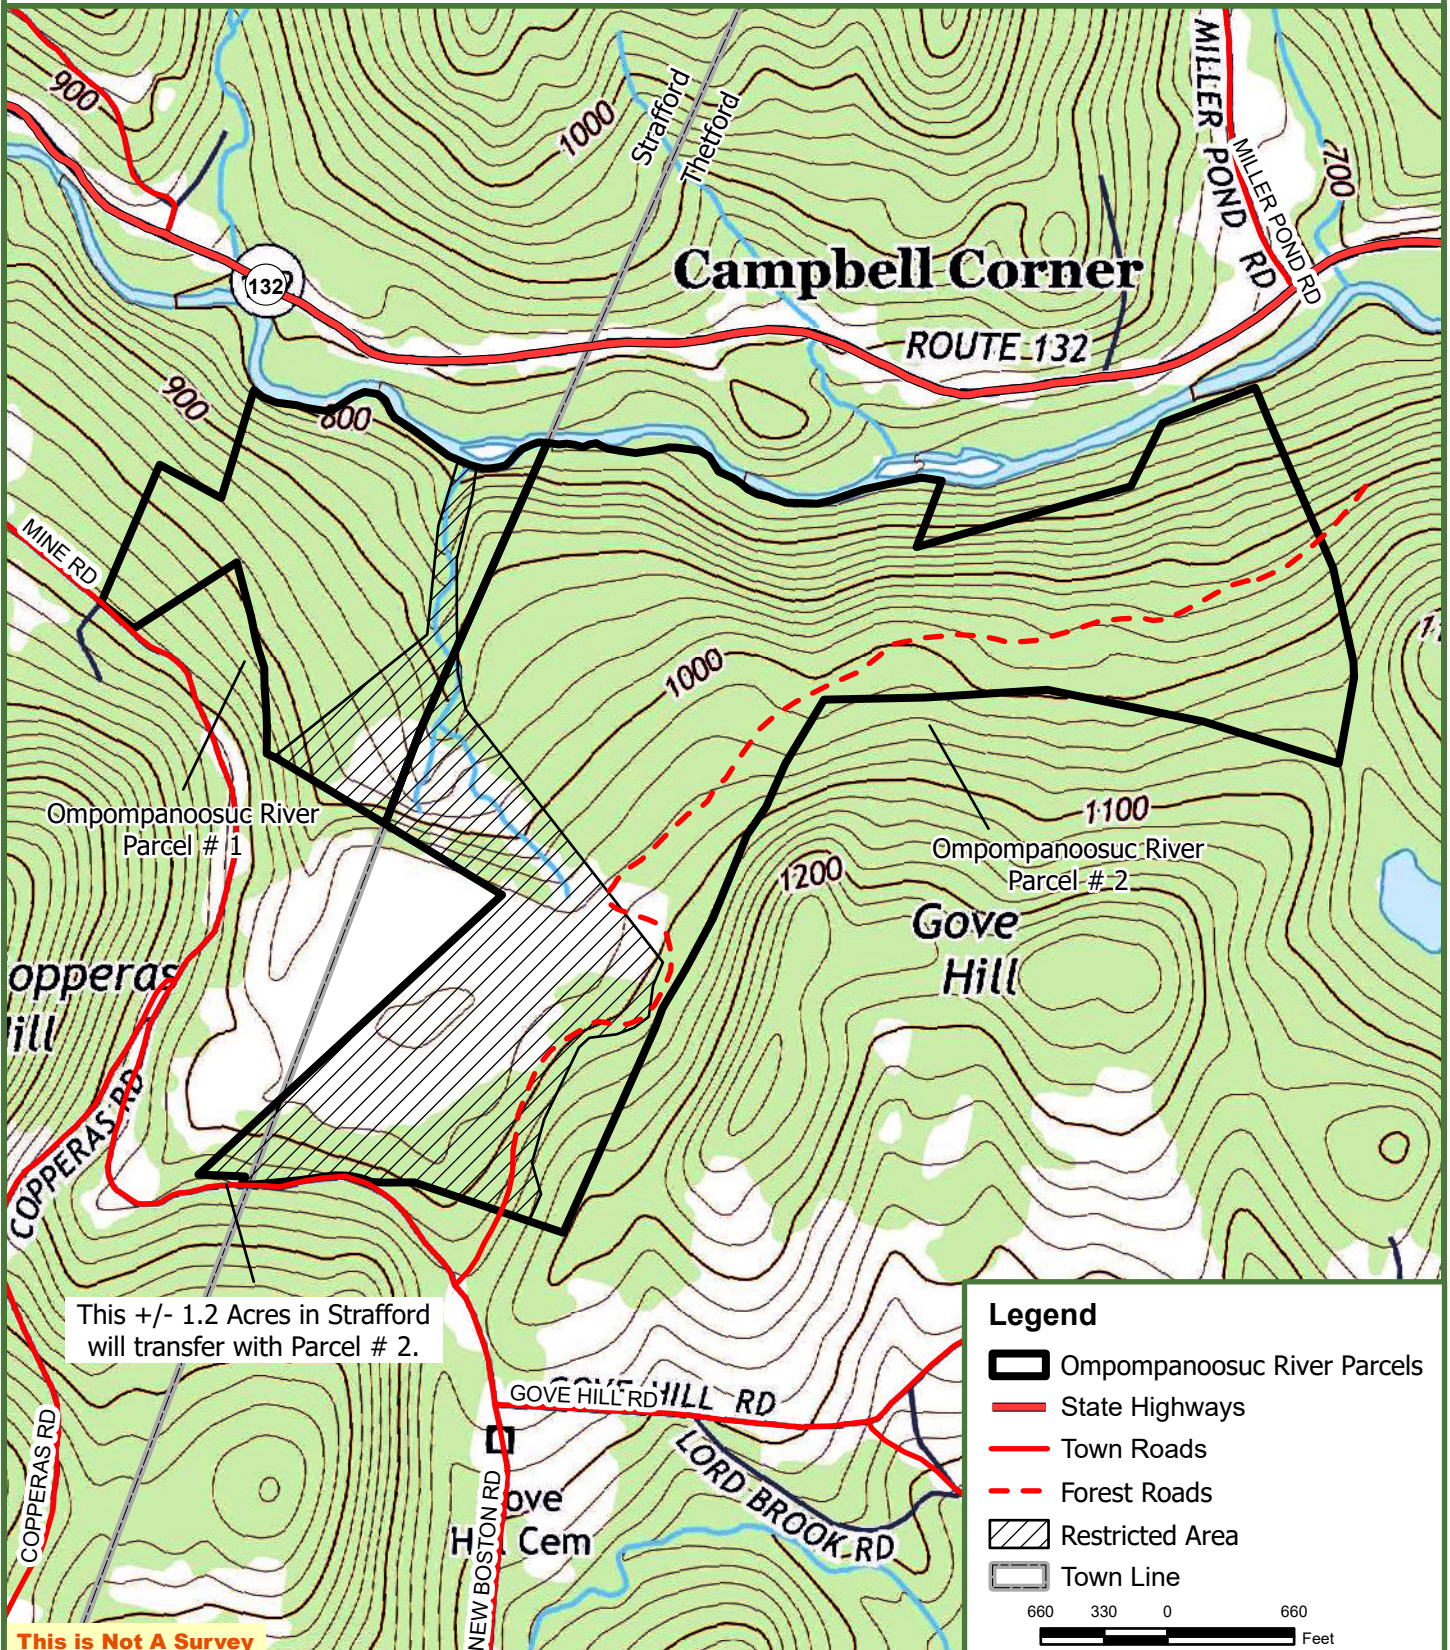

Ompompanoosuc River Parcels

Parcel 1 - 59 Survey Acres, Strafford, Orange County, Vermont

Parcel 2- 221.1 Survey Acres, Thetford, Orange County Vermont

Fountains Land
AN F&W COMPANY

Ompompanoosuc River Parcel # 1

Ompompanoosuc River Parcel # 2

Copperas Hill

Gove Hill

This +/- 1.2 Acres in Strafford will transfer with Parcel # 2.

Gove Hill Cem

Map produced from the best available information including VCGI town tax maps polygon, hand held GPS data, aerial photography and reference information obtained from publicly available GIS sources. Boundary lines portrayed on this map are approximate and could be different than the actual location of boundaries found in the field. Map is not a survey.