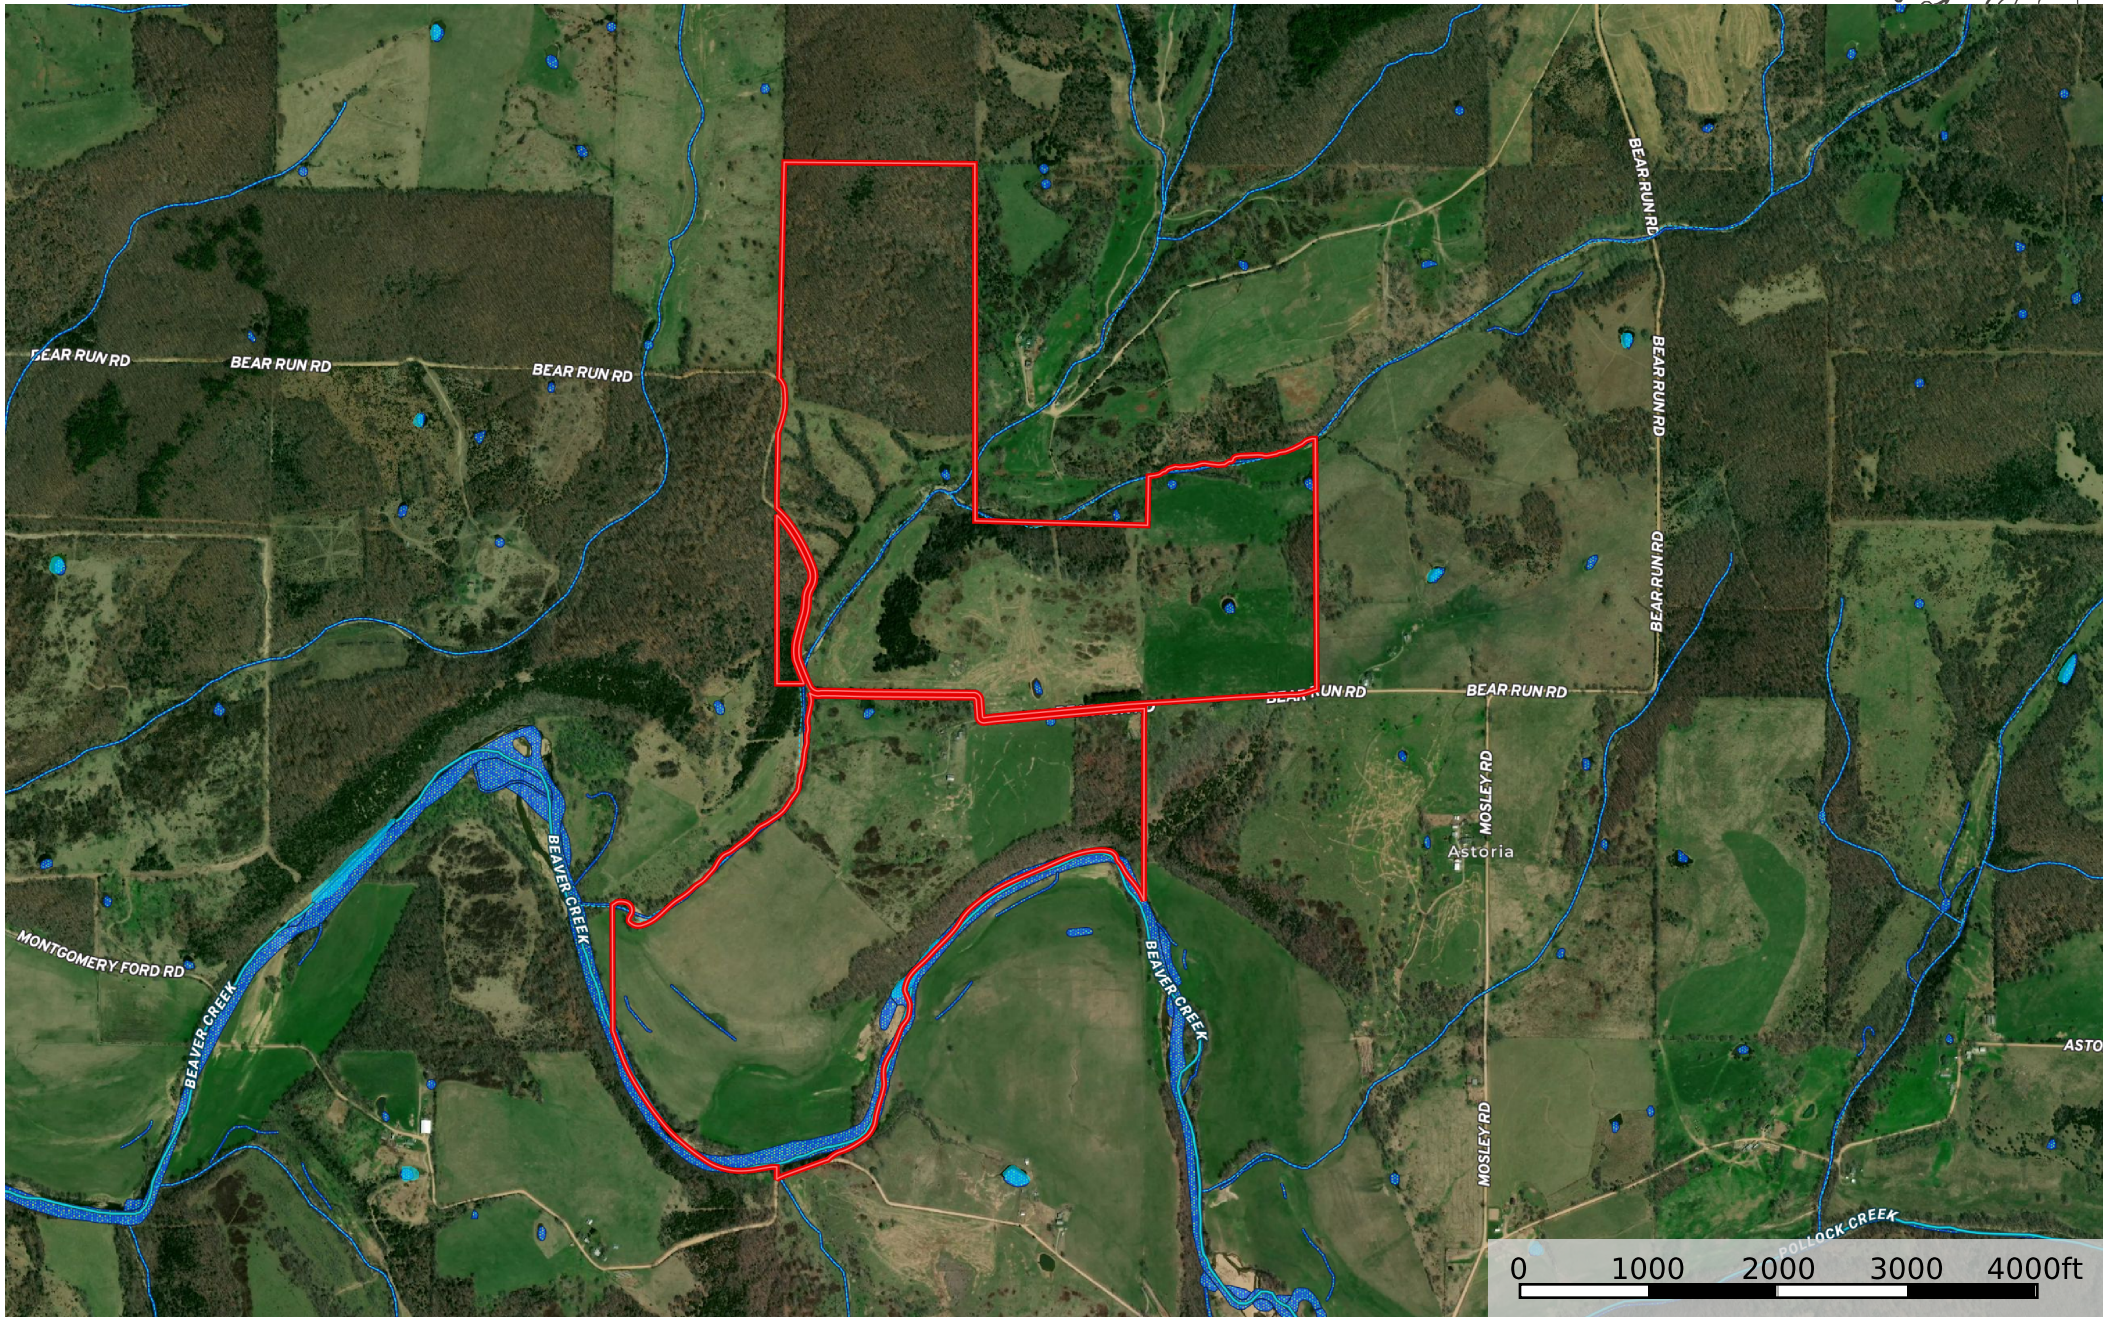

2603 - Montgomery Ford and Bear Run Road, Mountain Wright County, Missouri, 422 AC +/-

- Boundary
- Wetlands
- Riparian
- Stream, Intermittent
- River/Creek
- Water Body