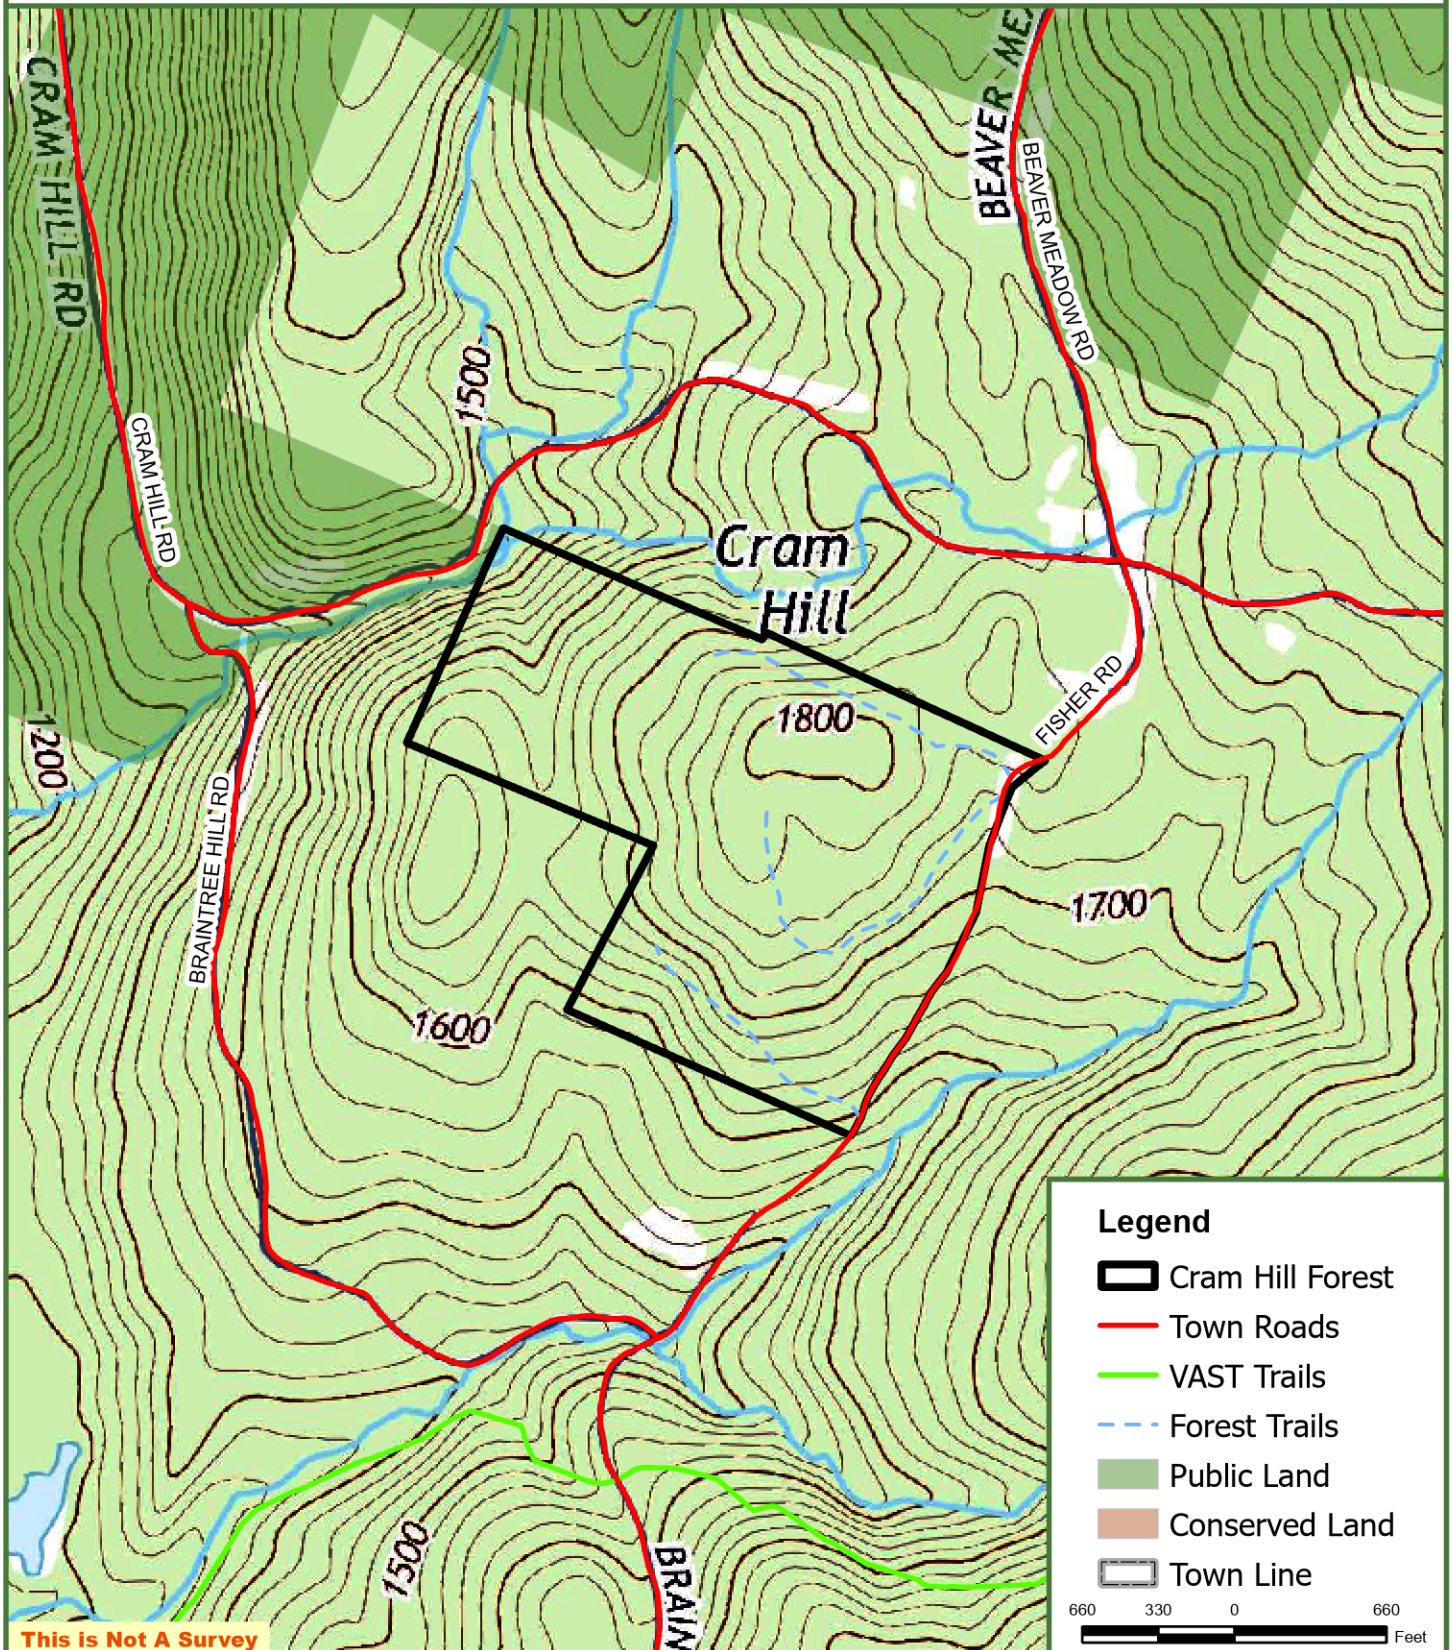

# Cram Hill Forest

84 GIS Acres

Roxbury, Washington County, Vermont

**Fountains  
Land**  
AN F&W COMPANY

Map produced from the best available information including VCGI town tax maps polygon, hand held GPS data, aerial photography and reference information obtained from publicly available GIS sources. Boundary lines portrayed on this map are approximate and could be different than the actual location of boundaries found in the field. Map is not a survey.