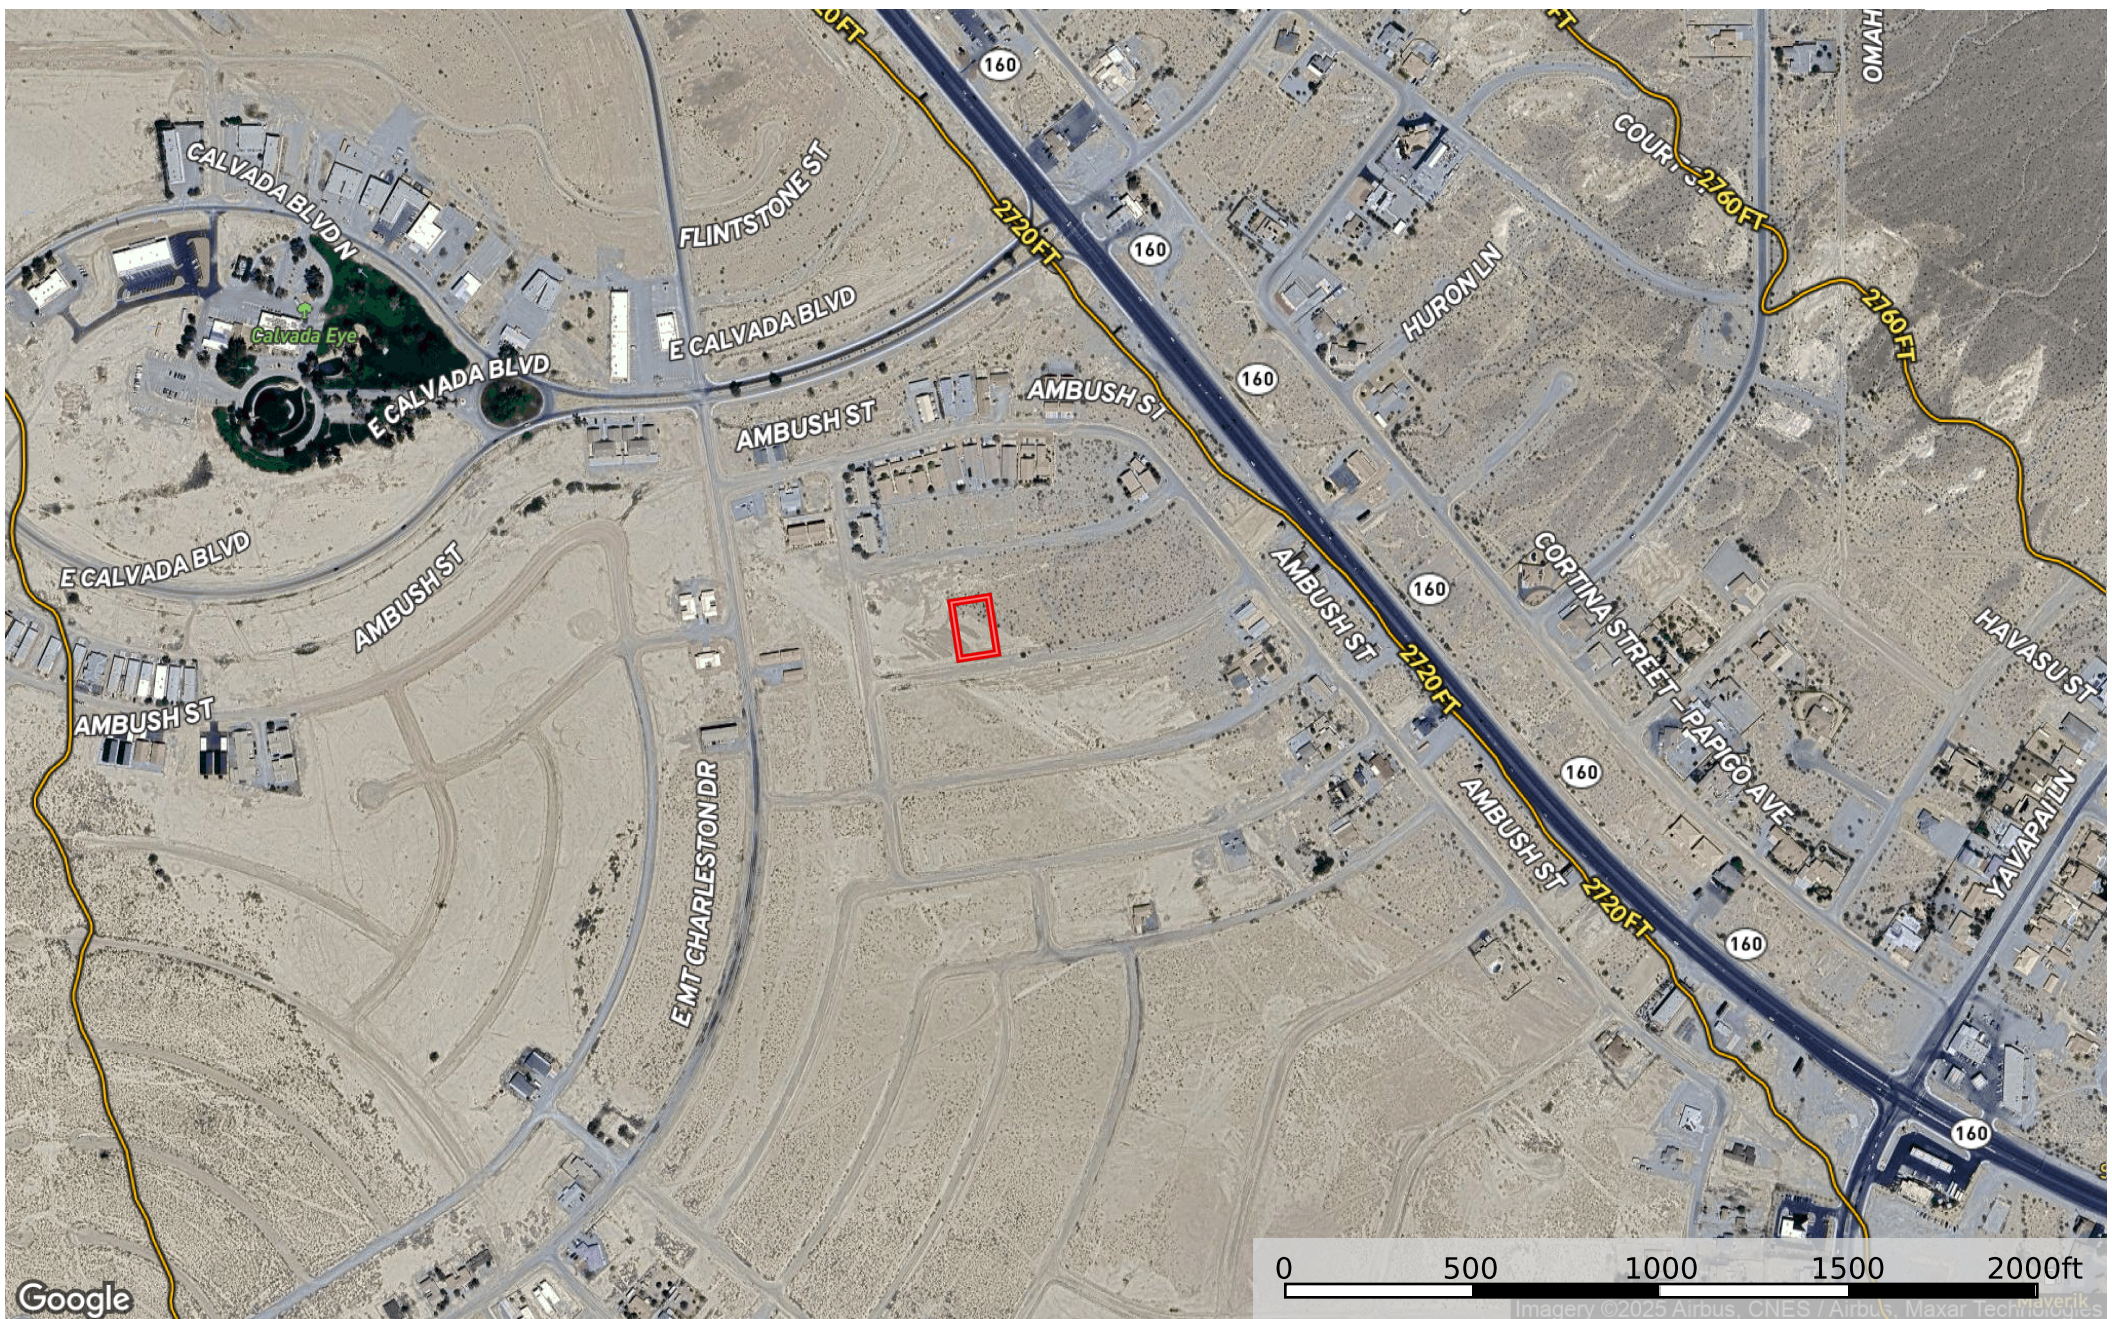

0.34 Acre Pahrump, Nye County, NV 042-112-23
Nye County, Nevada, 0.34 AC +/-

 Boundary