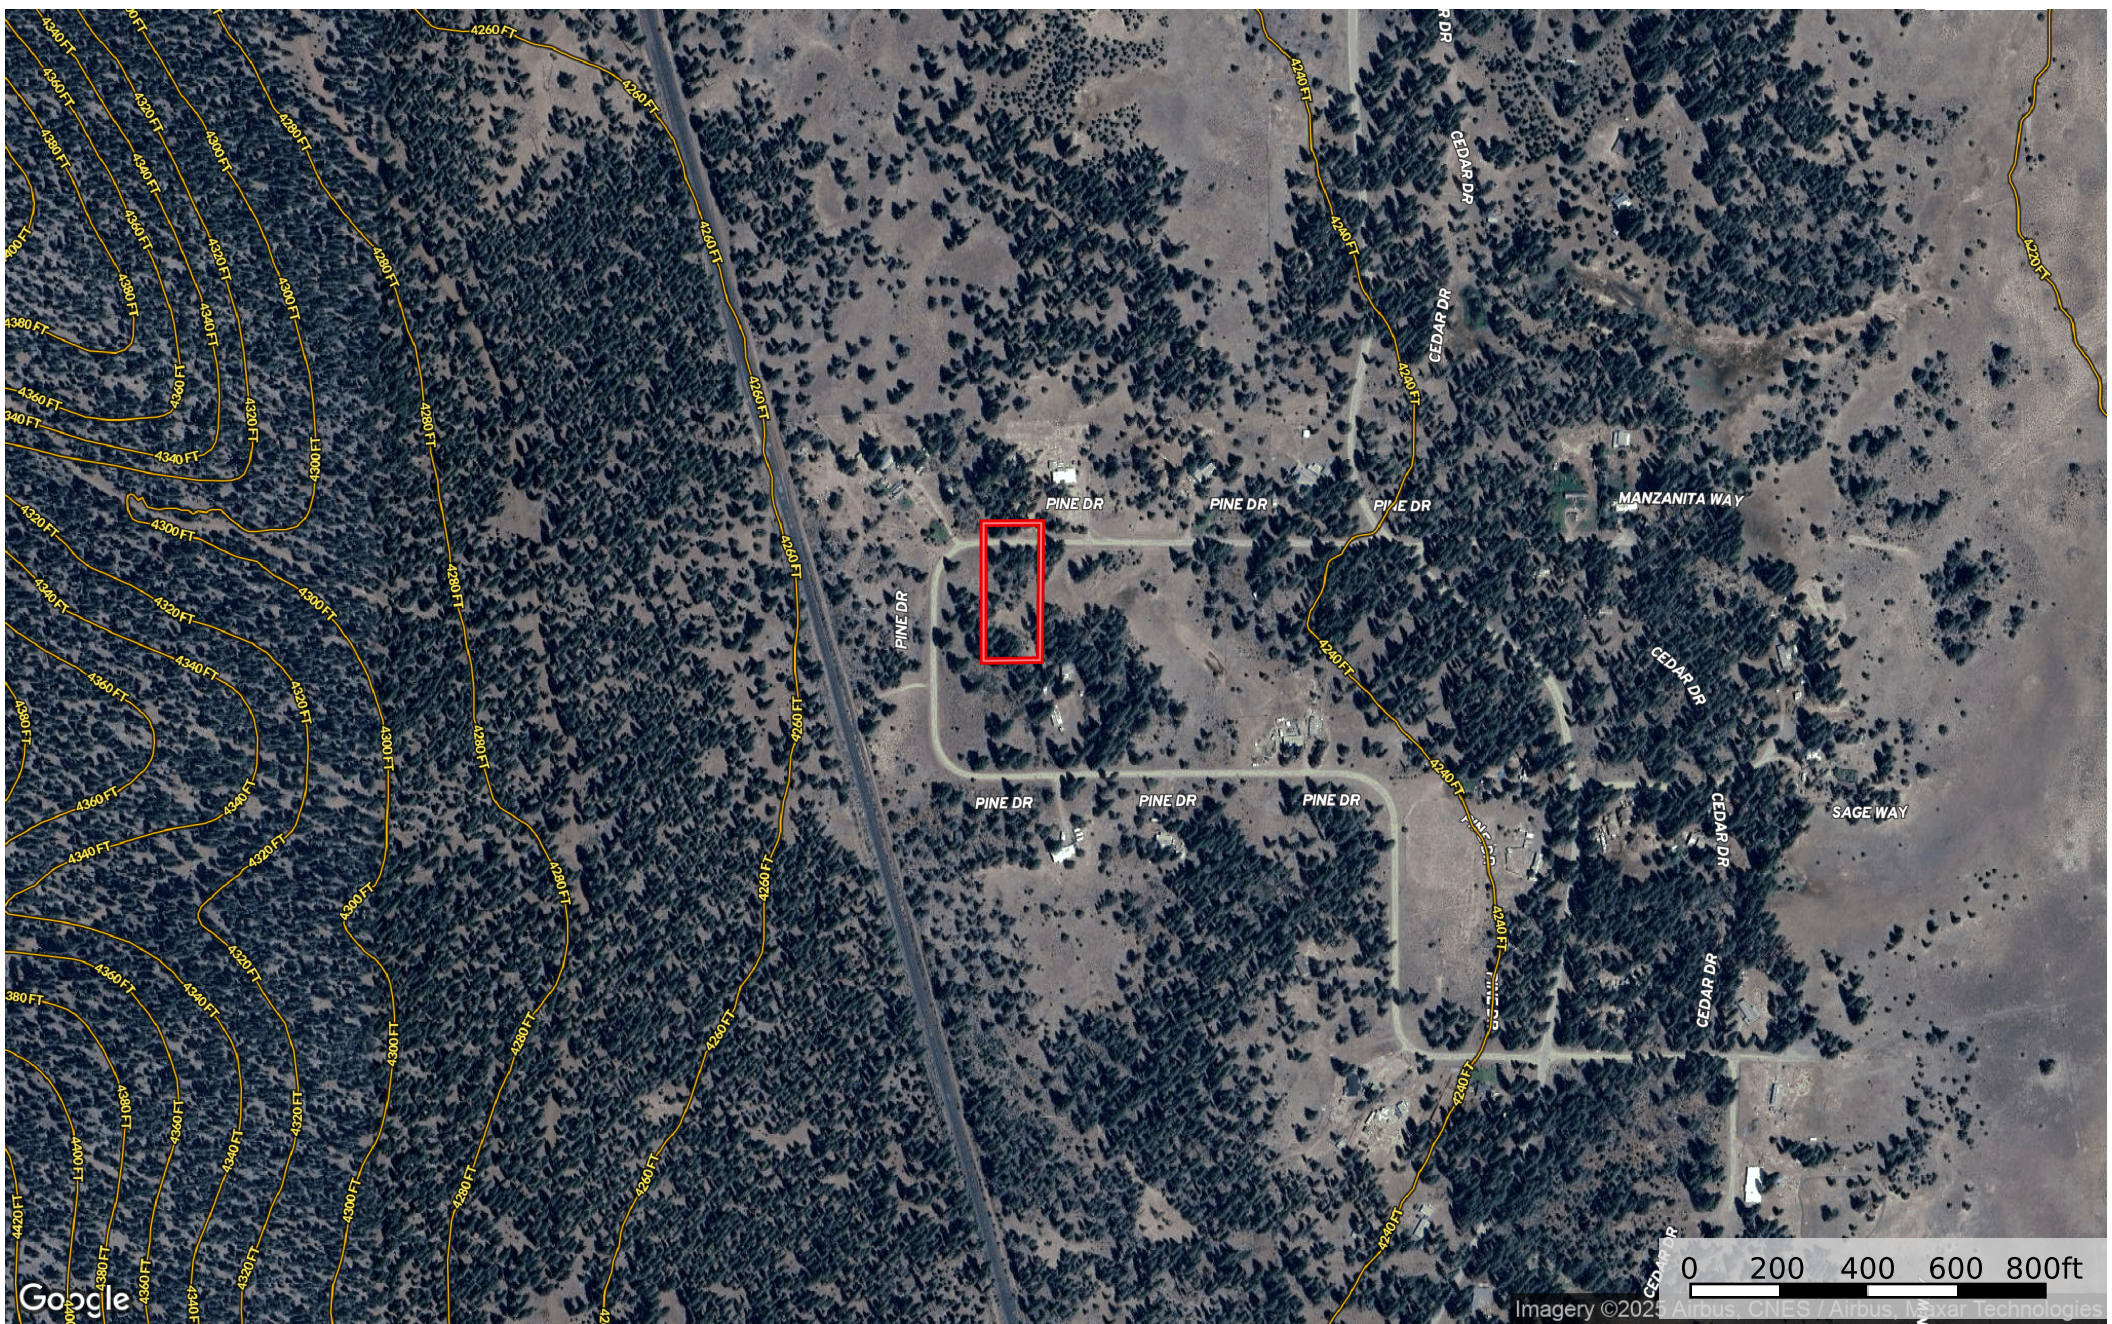

0.92 Acre Lookout, Modoc County, CA 012-302-011-000  
Modoc County, California, 0.92 AC +/-

 Boundary