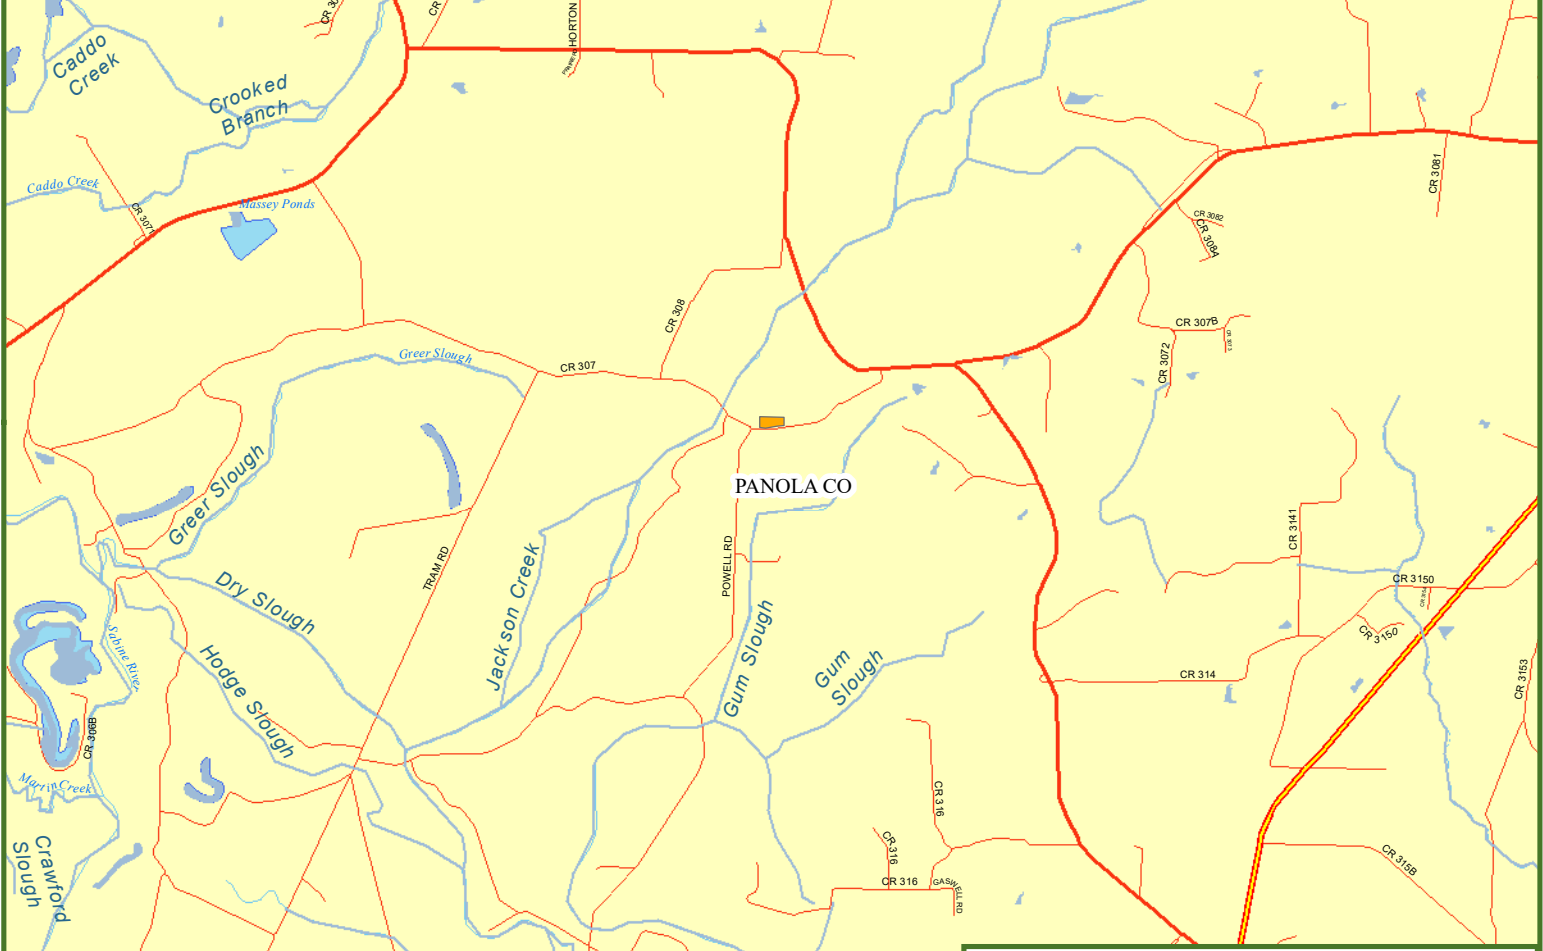

Locus Map Powell_1 Tract Panola County, TX 4.00 ± Acres

Legend

- Powell_1 Tract
- Railroads
- Secondary State or County Hwy
- Primary US or State Hwy
- Primary Limited Access or Interstate
- Counties

0 0.5 1 Miles