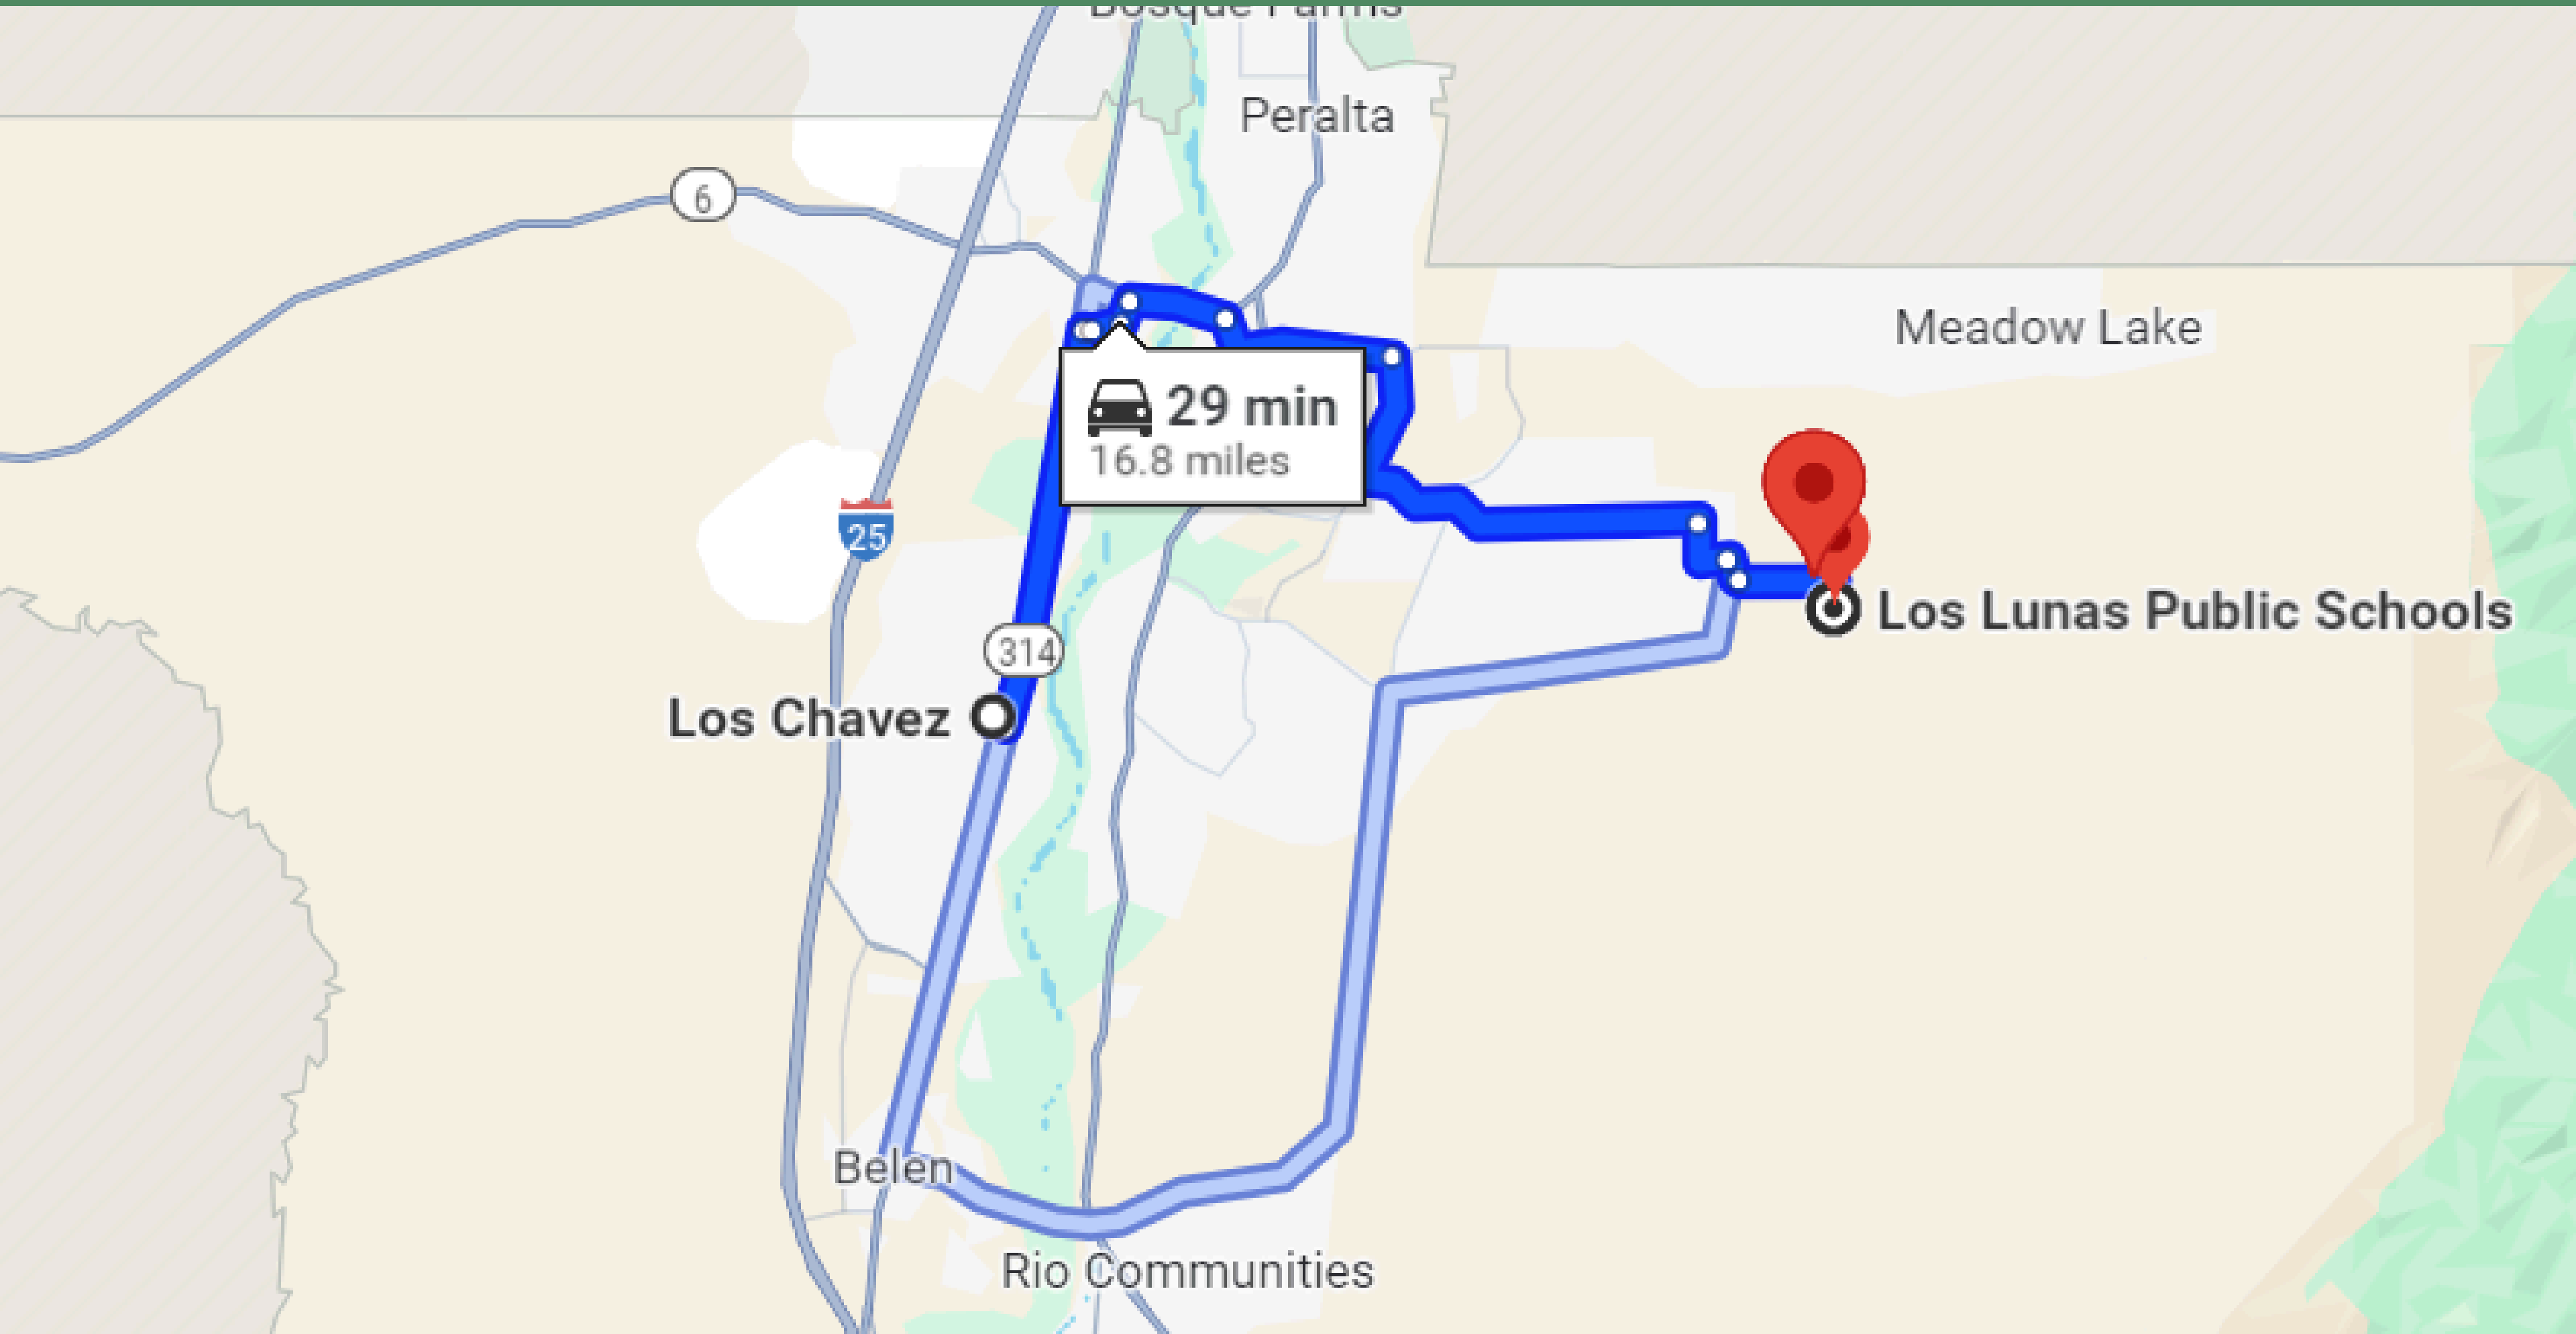

24- MINUTE DRIVE TO RIO COMMUNITIES TOWN

22- MINUTE DRIVE TO LOS LUNAS TOWN

29-MINUTE DRIVE TO LOS CHAVEZ TOWN

44-MINUTE DRIVE TO ALBUQUERQUE