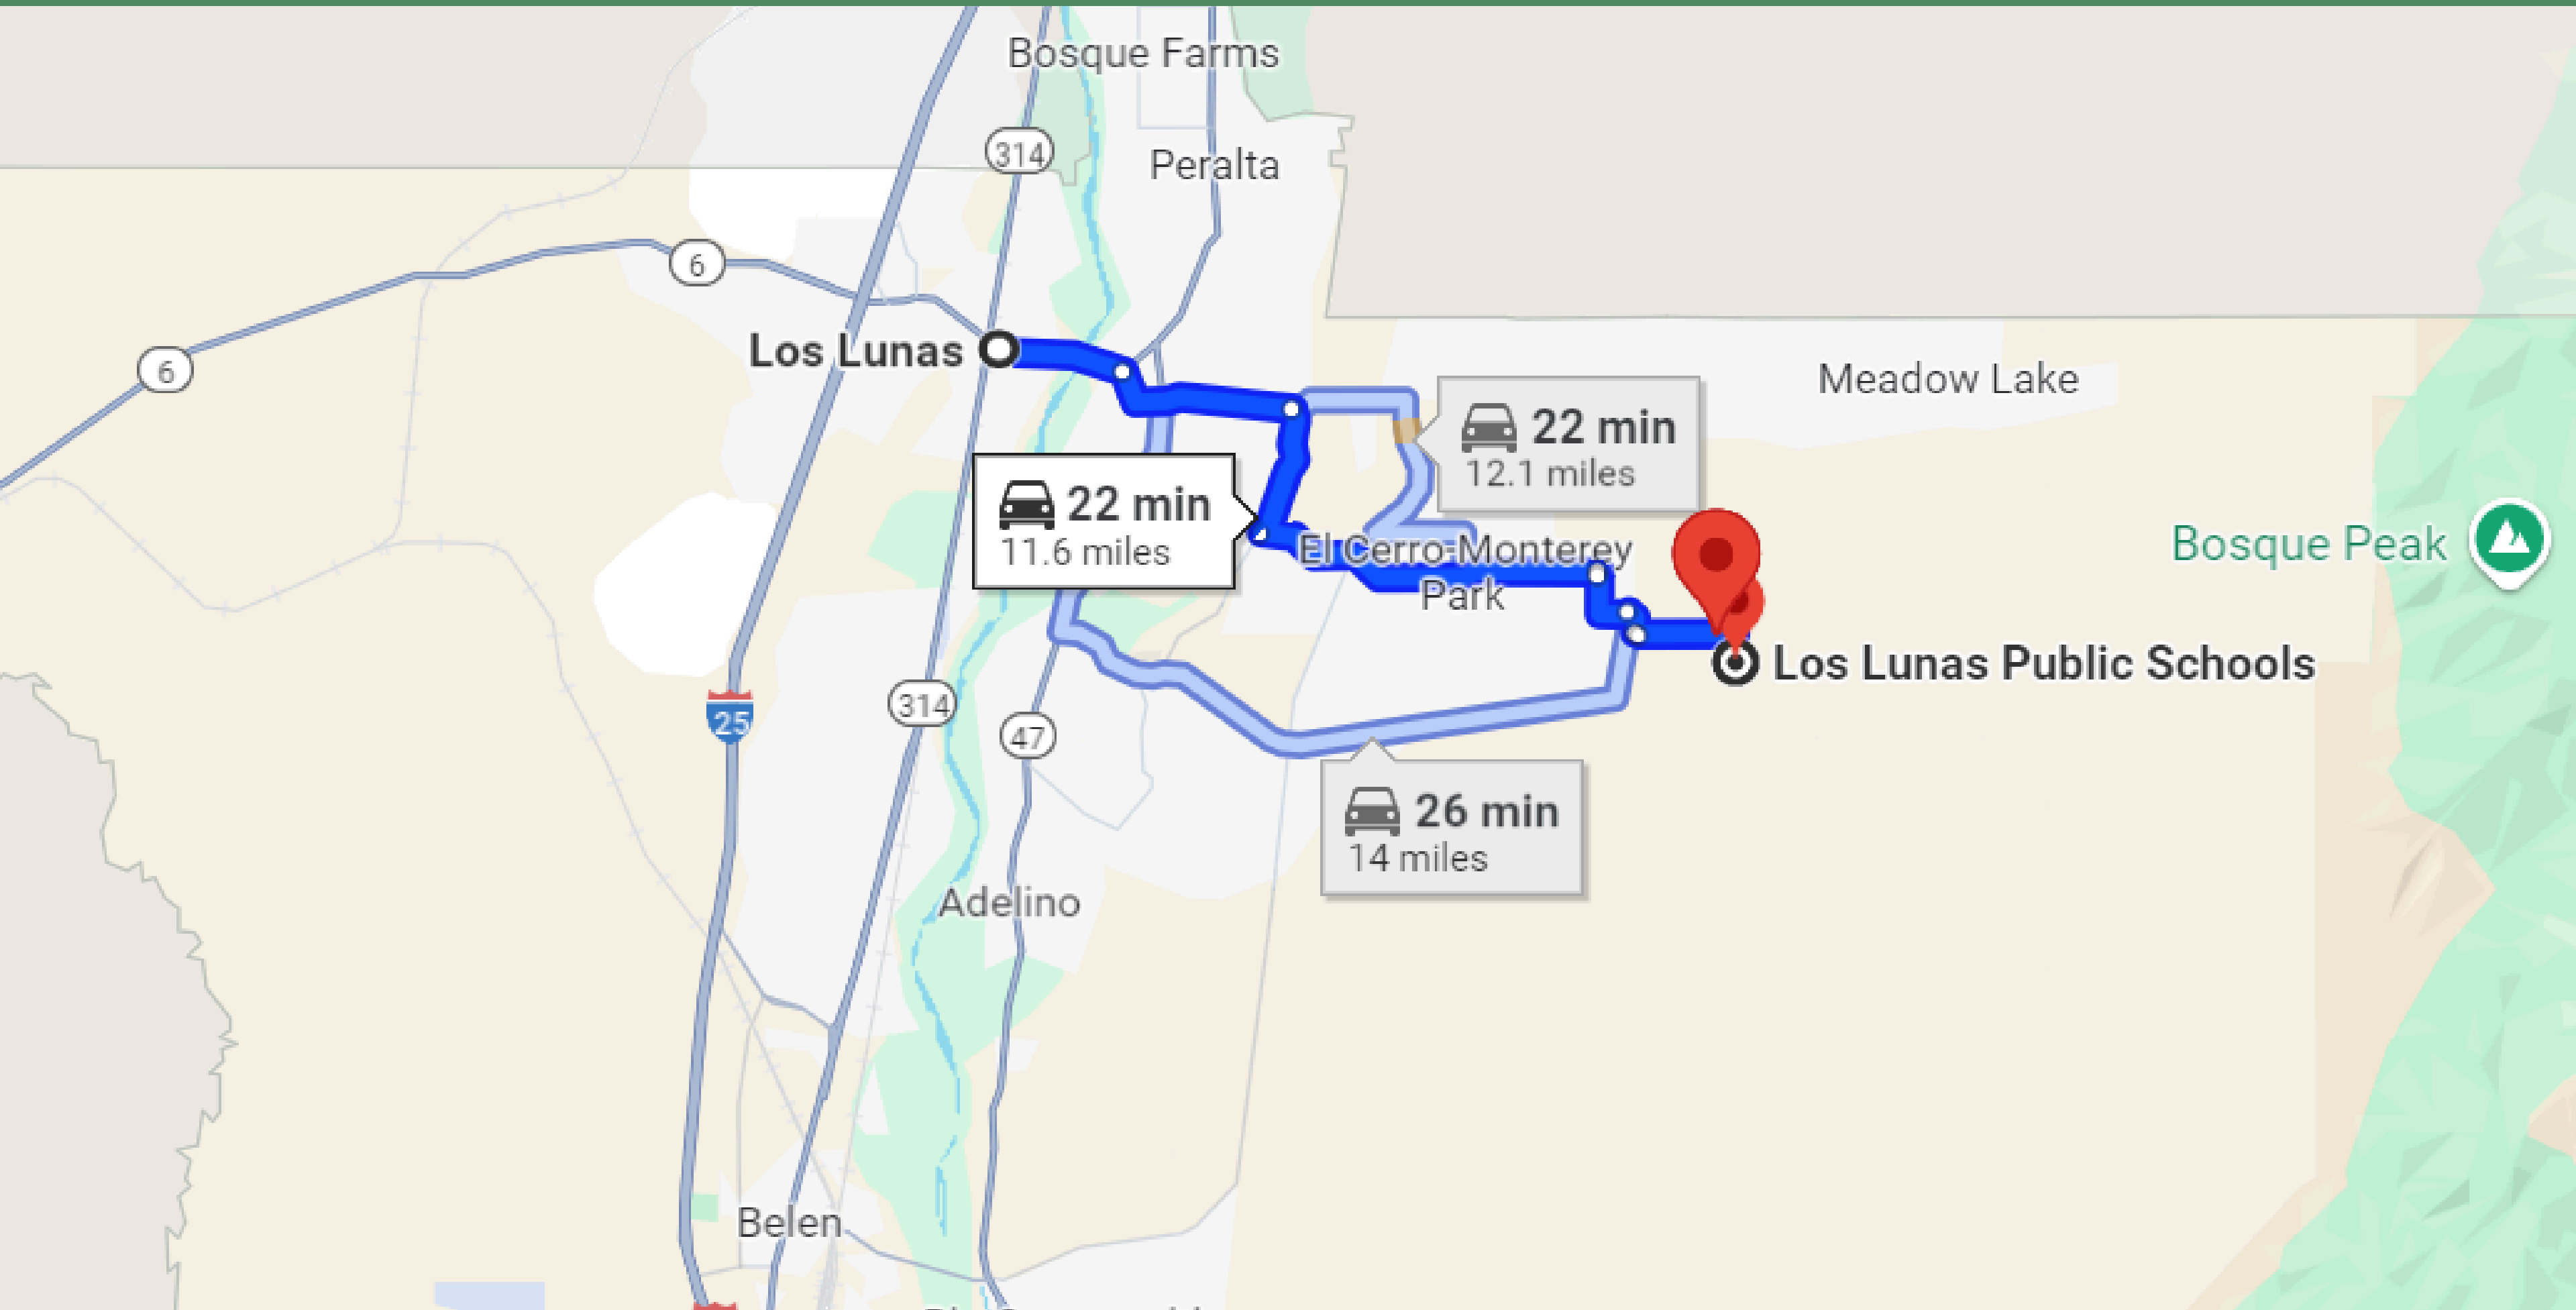

24- MINUTE DRIVE TO RIO COMMUNITIES TOWN

22- MINUTE DRIVE TO LOS LUNAS TOWN

29-MINUTE DRIVE TO LOS CHAVEZ TOWN

44-MINUTE DRIVE TO ALBUQUERQUE