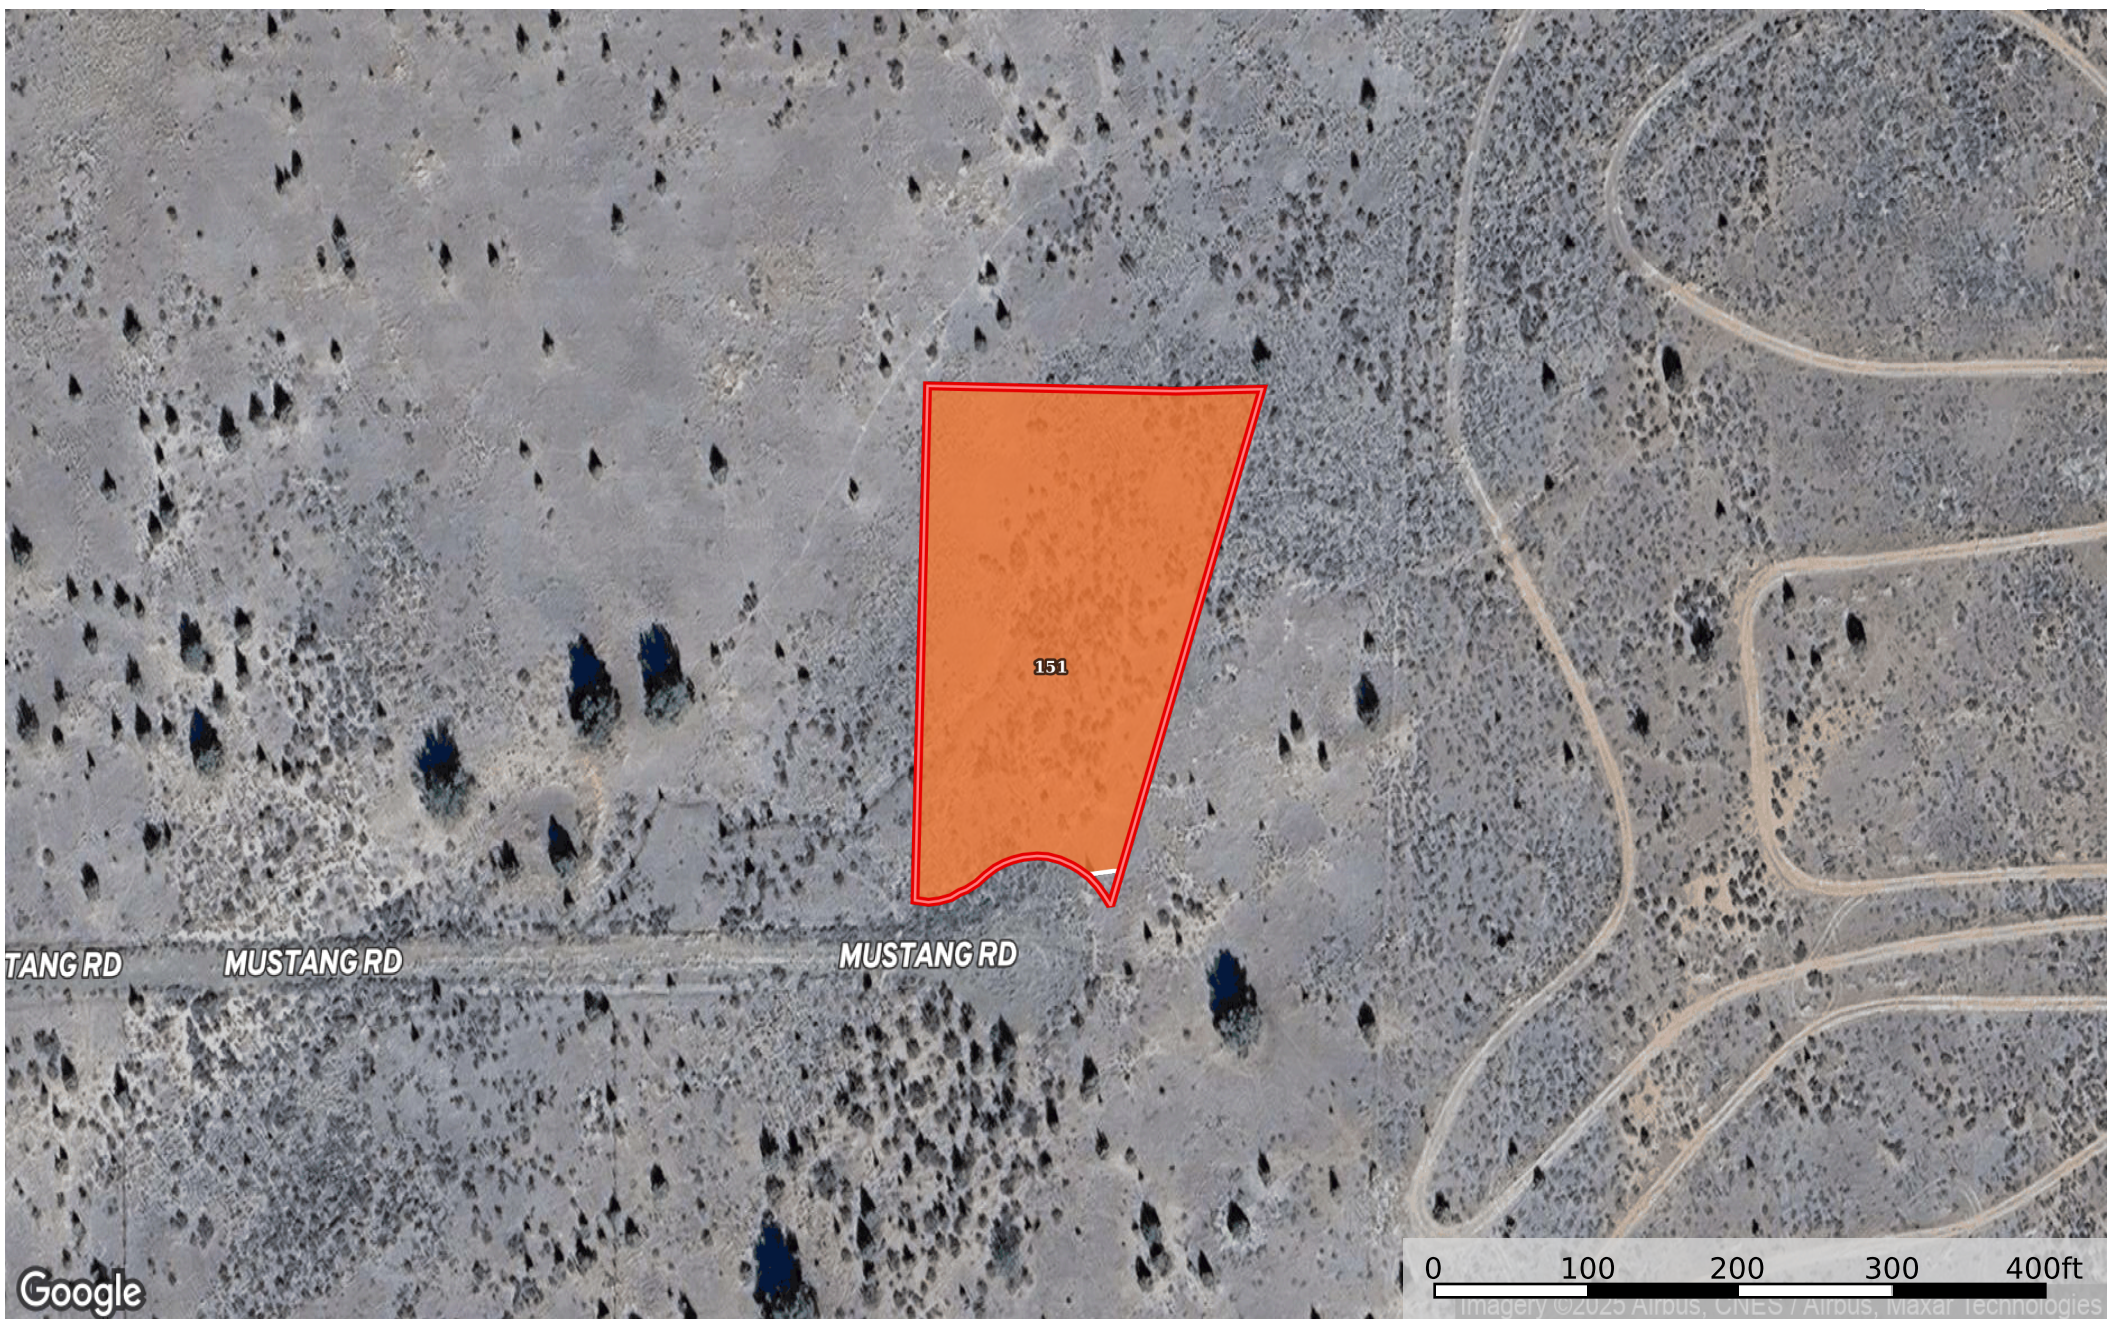

1.13 Acres Alturas, Modoc County, CA 022-410-031-000
Modoc County, California, 1.13 AC +/-

TANG RD

MUSTANG RD

MUSTANG RD

151

Google

 Boundary

Boundary 1.08 ac

SOIL CODE	SOIL DESCRIPTION	ACRES	%	CPI	NCCPI	CAP
151	Ladd sandy loam, 2 to 9 percent slopes	1.08	99.08	0	27	4e
TOTALS		1.08(*)	100%	-	26.75	4.0

(*) Total acres may differ in the second decimal compared to the sum of each acreage soil. This is due to a round error because we only show the acres of each soil with two decimal.