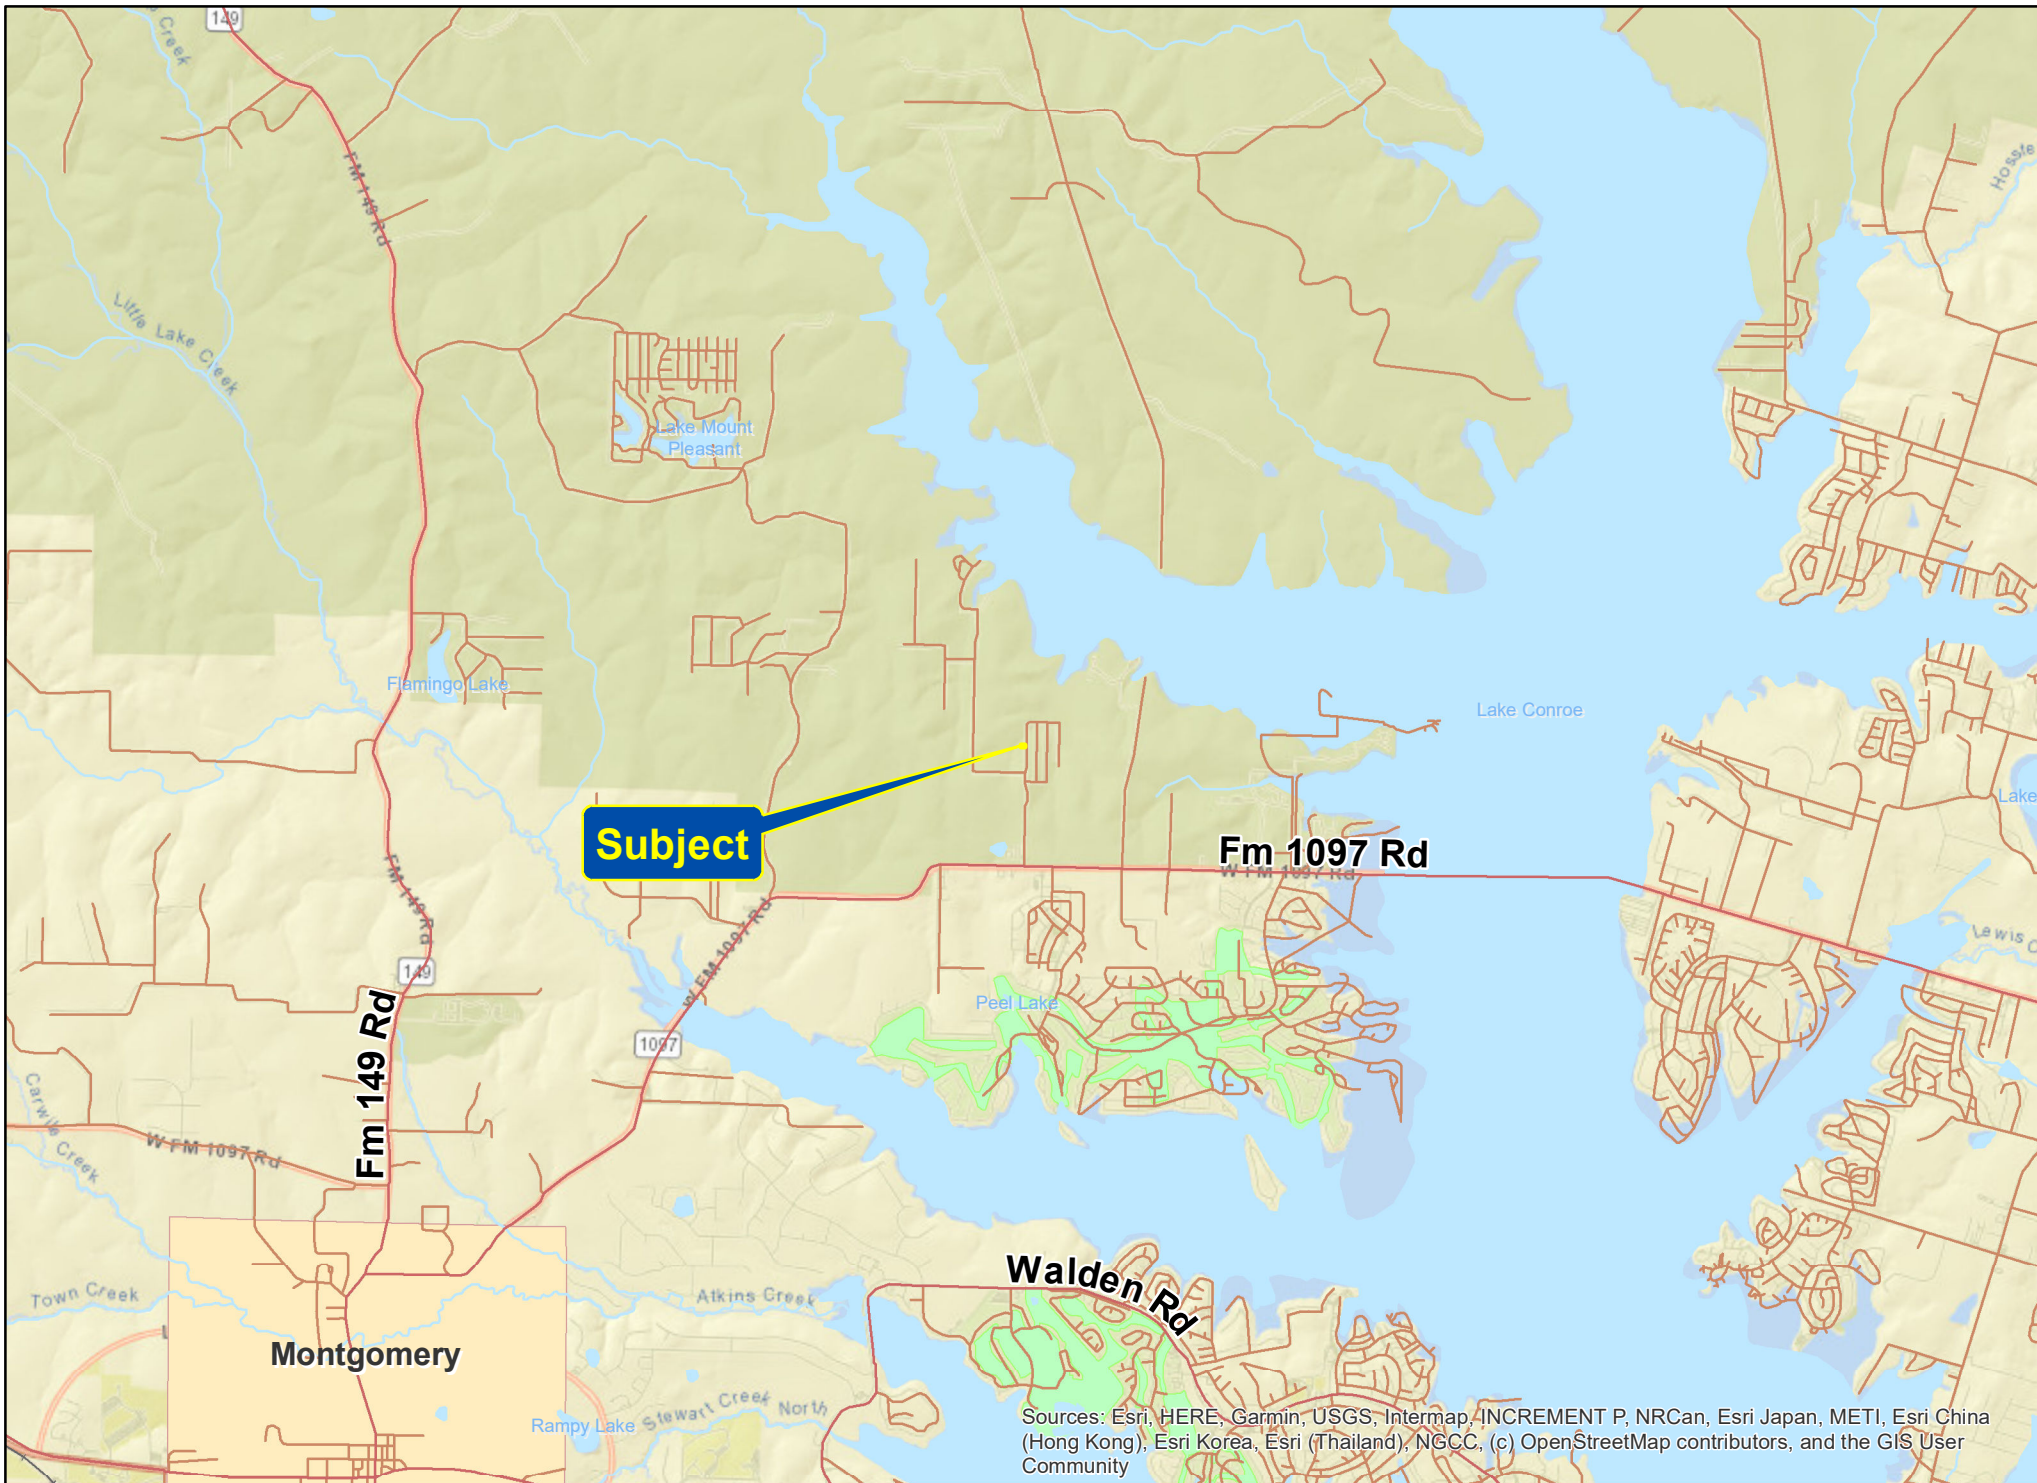

13875 Cedar Hill Drive | Montgomery Co., Texas

For illustration purposes only.

Subject

Fm 1097 Rd

Fm 149 Rd

Walden Rd

Montgomery

Sources: Esri, HERE, Garmin, USGS, Intermap, INCREMENT P, NRCan, Esri Japan, METI, Esri China (Hong Kong), Esri Korea, Esri (Thailand), NGCC, (c) OpenStreetMap contributors, and the GIS User Community