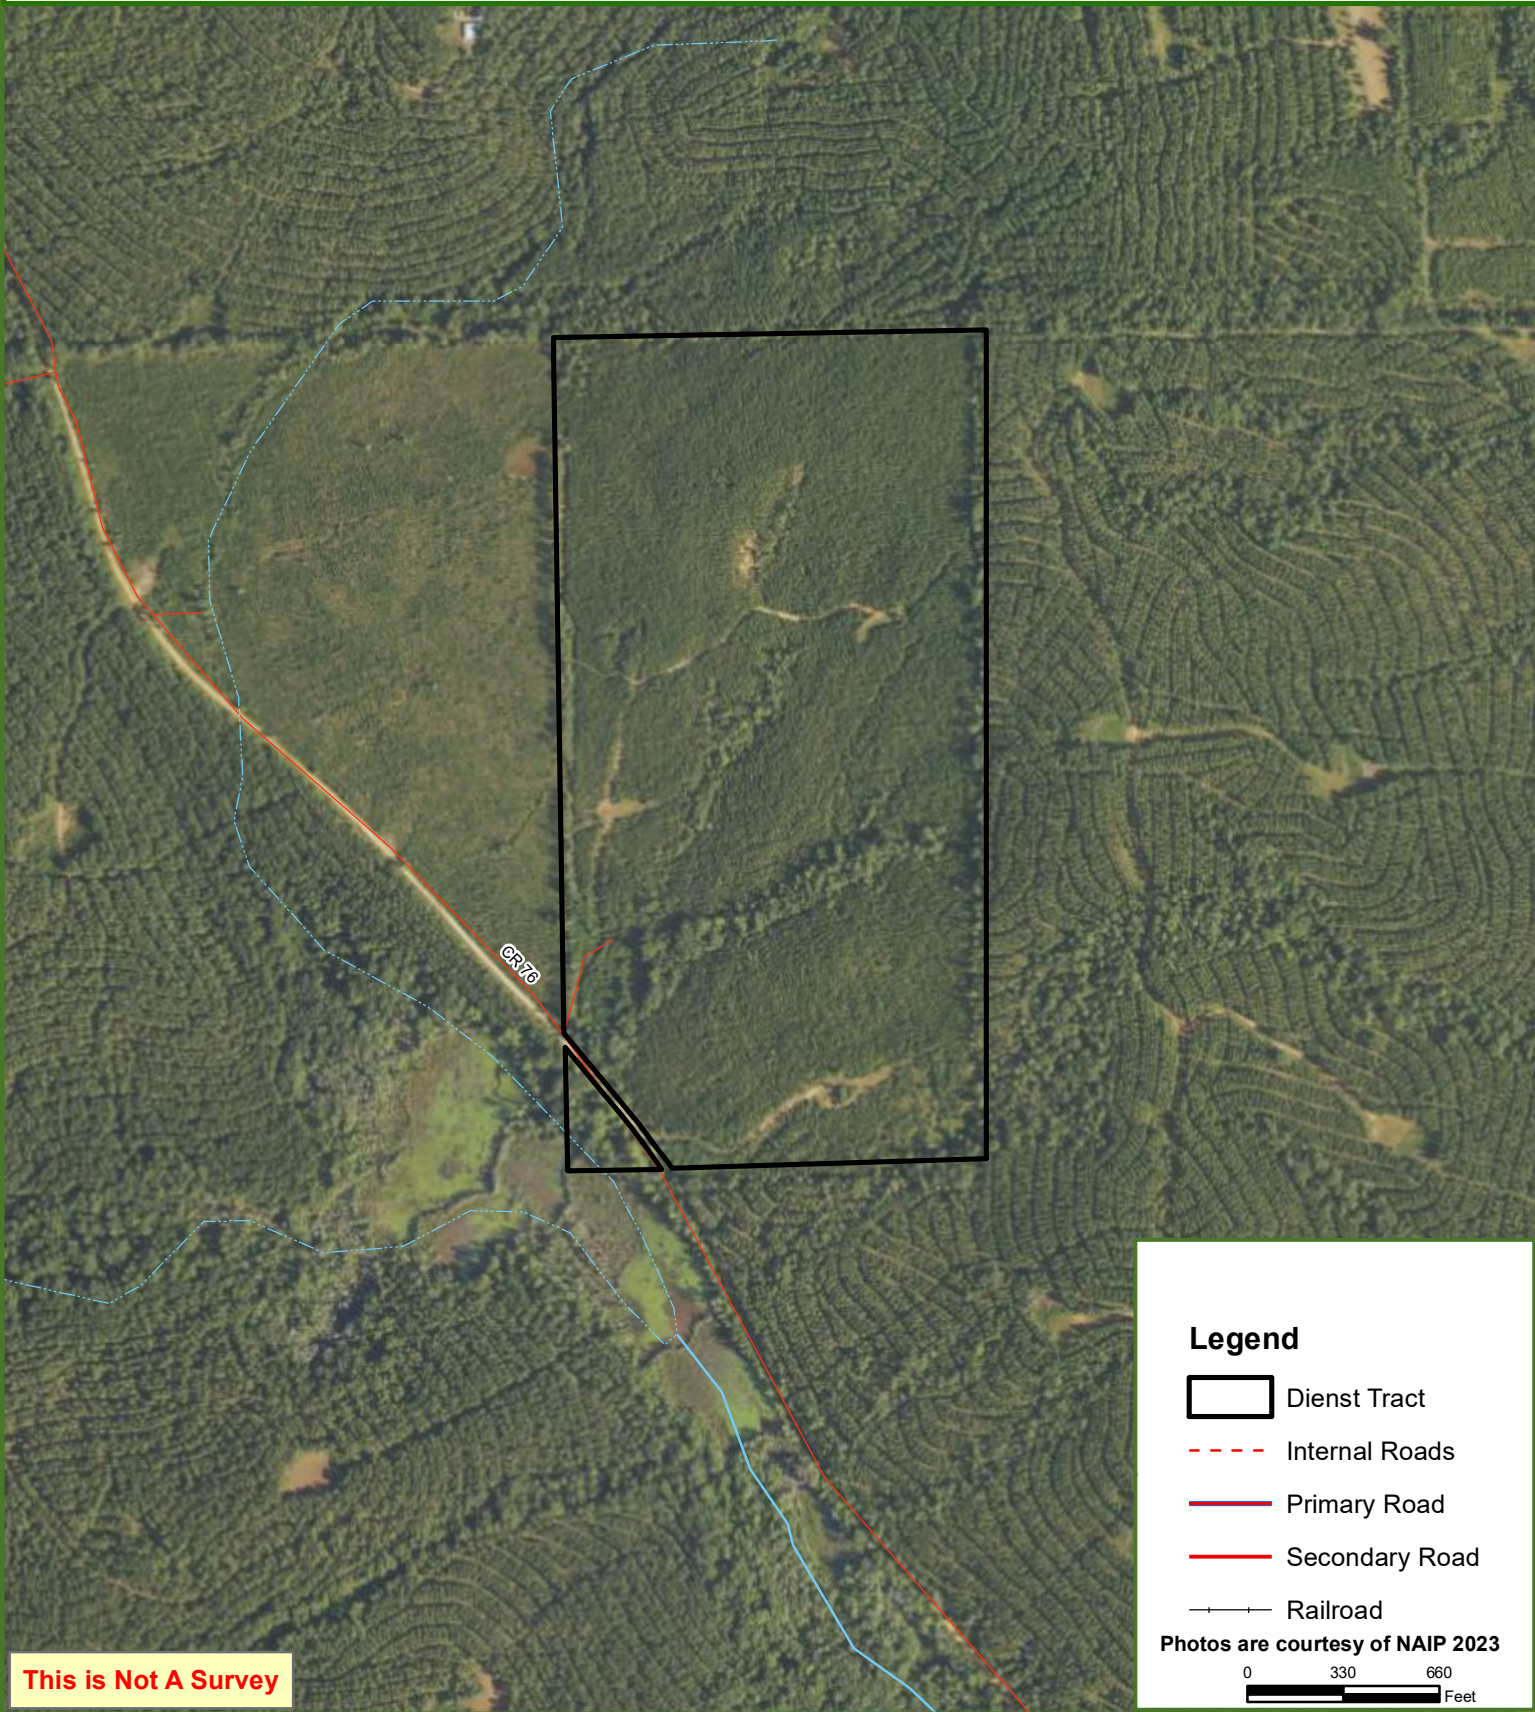

Dienst 101 Tract

Marion County, GA

101.00 ± Acres

CR 176

Legend

-  Dienst Tract
-  Internal Roads
-  Primary Road
-  Secondary Road
-  Railroad

Photos are courtesy of NAIP 2023

This is Not A Survey

This map was produced from information supplied by the seller and the use of aerial photography. The boundary lines portrayed on this map are approximate and could be different than the actual location of the boundaries found in the field.