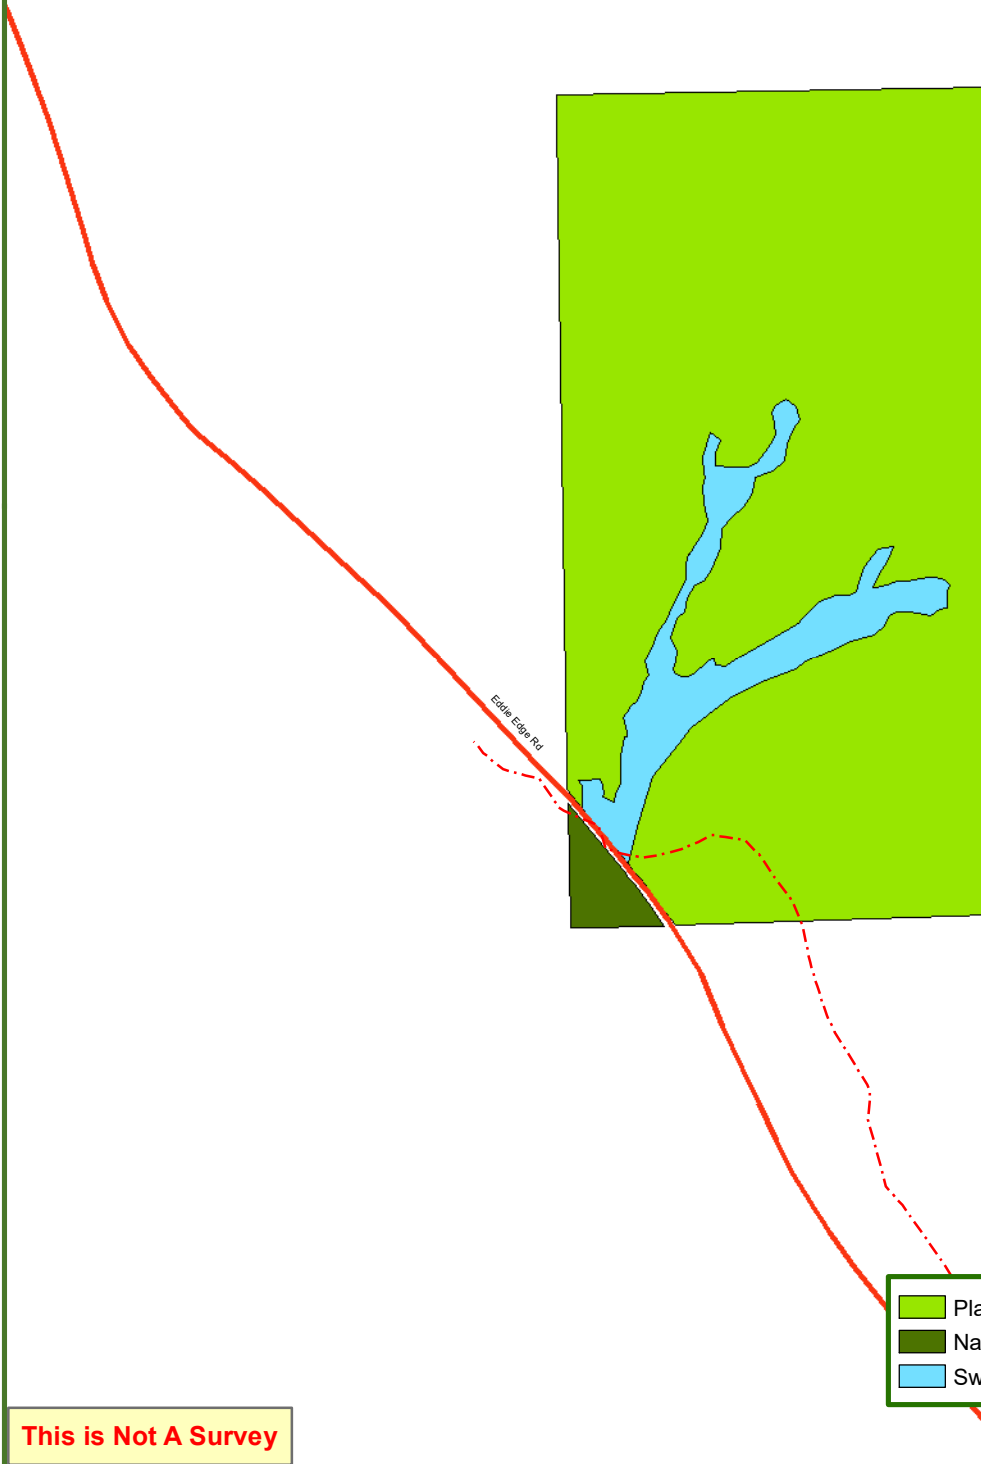

Dienst 101 Tract

Marion County, GA

101.00 ± Acres

This is Not A Survey

This map was produced from information supplied by the seller and the use of aerial photography. The boundary lines portrayed on this map are approximate and could be different than the actual location of the boundaries found in the field.