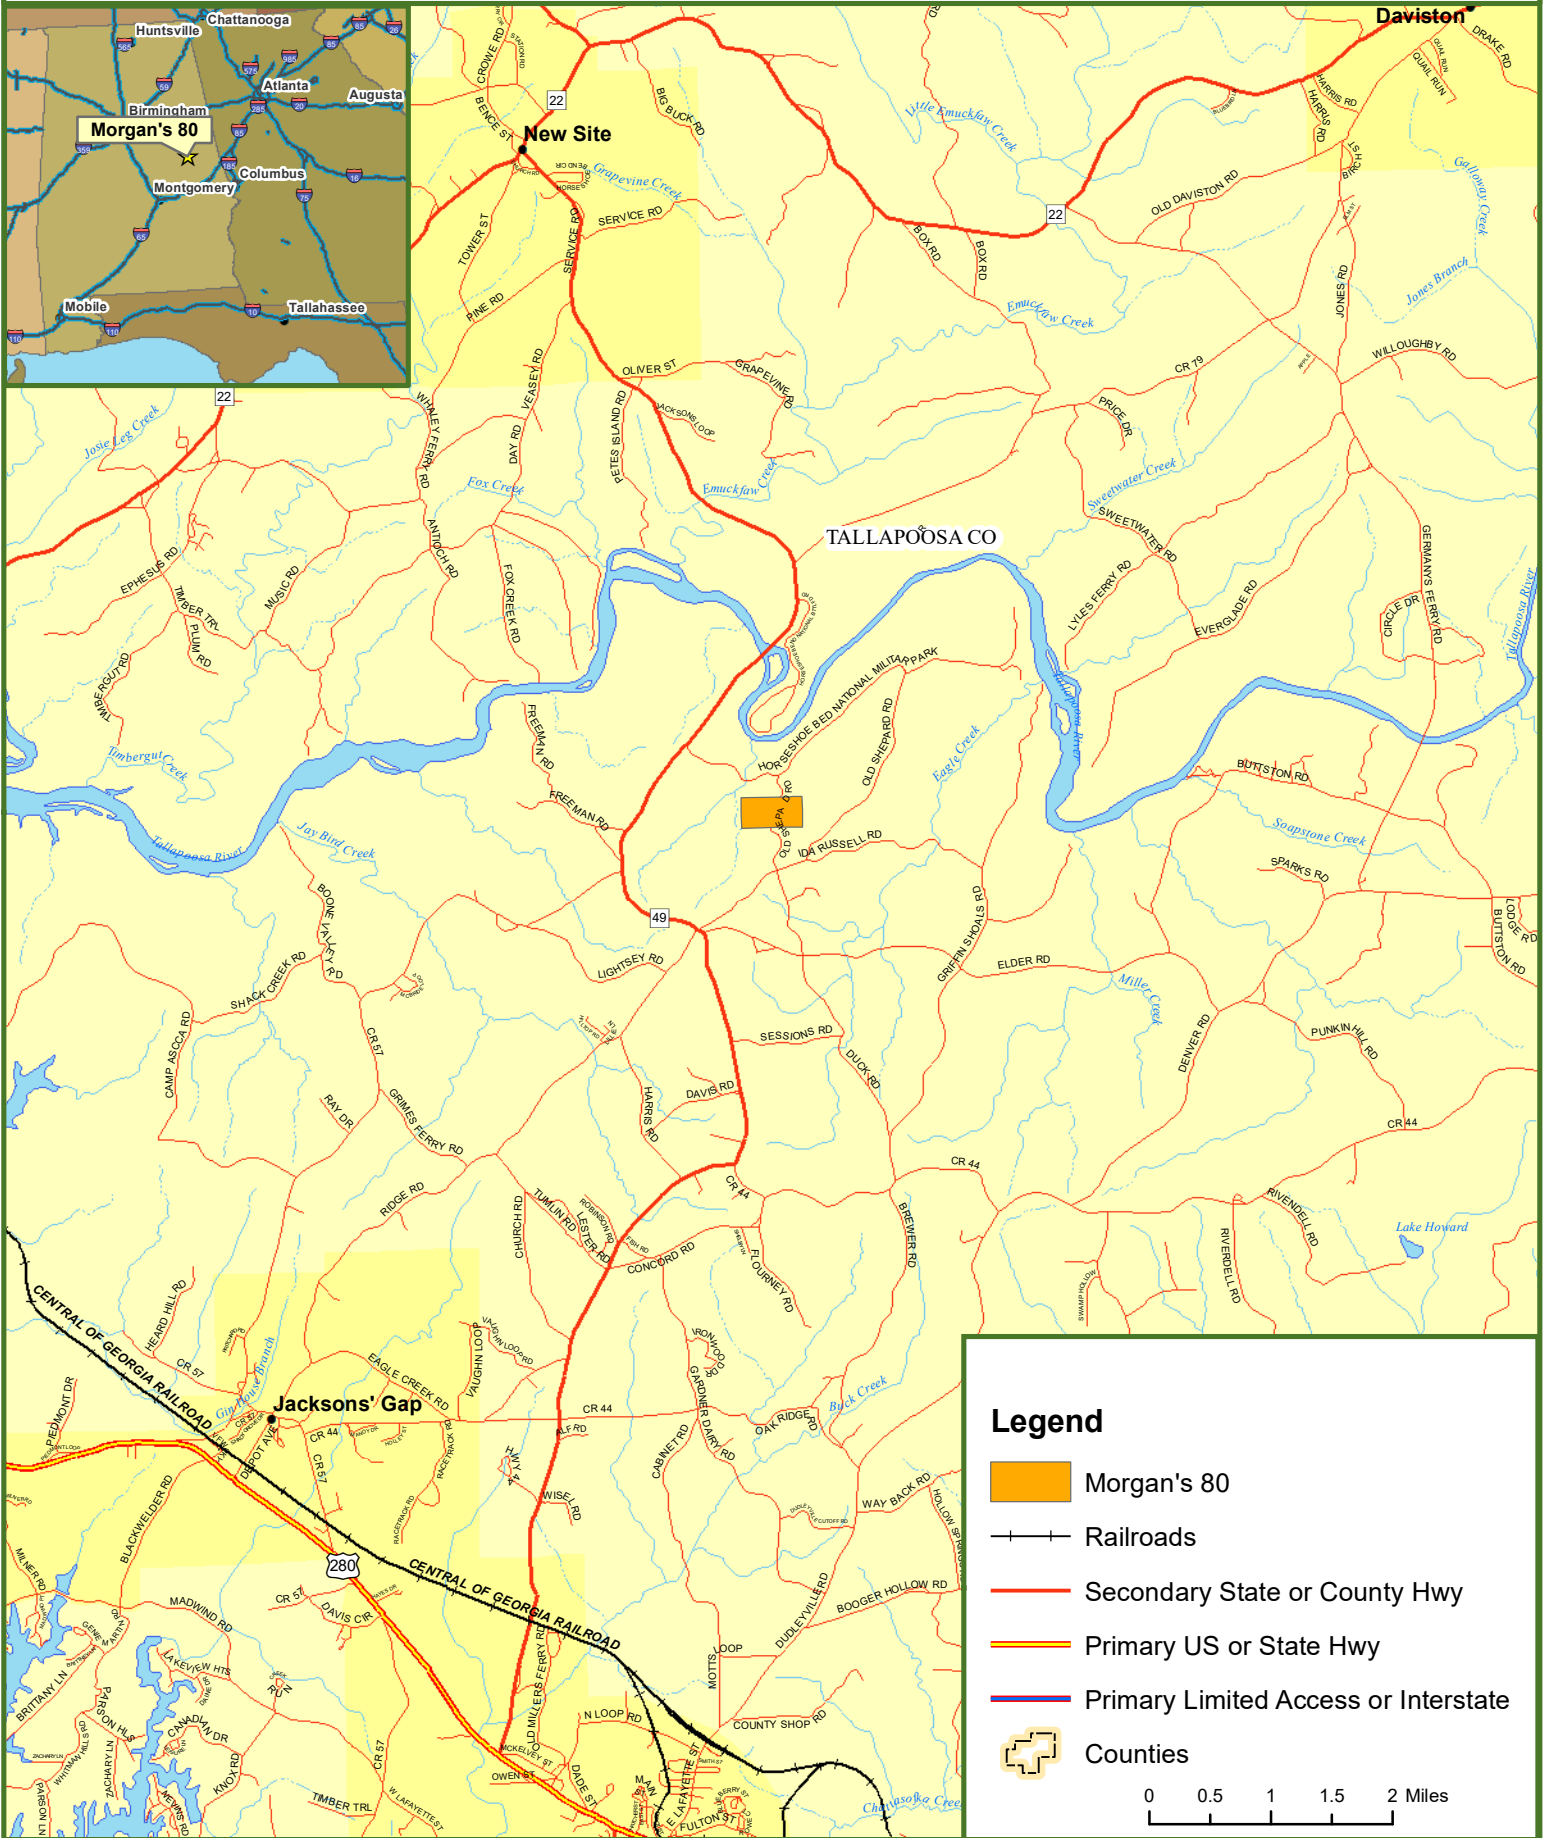

# Locus Map Morgan's 80

## Tallapoosa County, AL

80.00 ± Acres

**Legend**

-  Morgan's 80
-  Railroads
-  Secondary State or County Hwy
-  Primary US or State Hwy
-  Primary Limited Access or Interstate
-  Counties

0 0.5 1 1.5 2 Miles