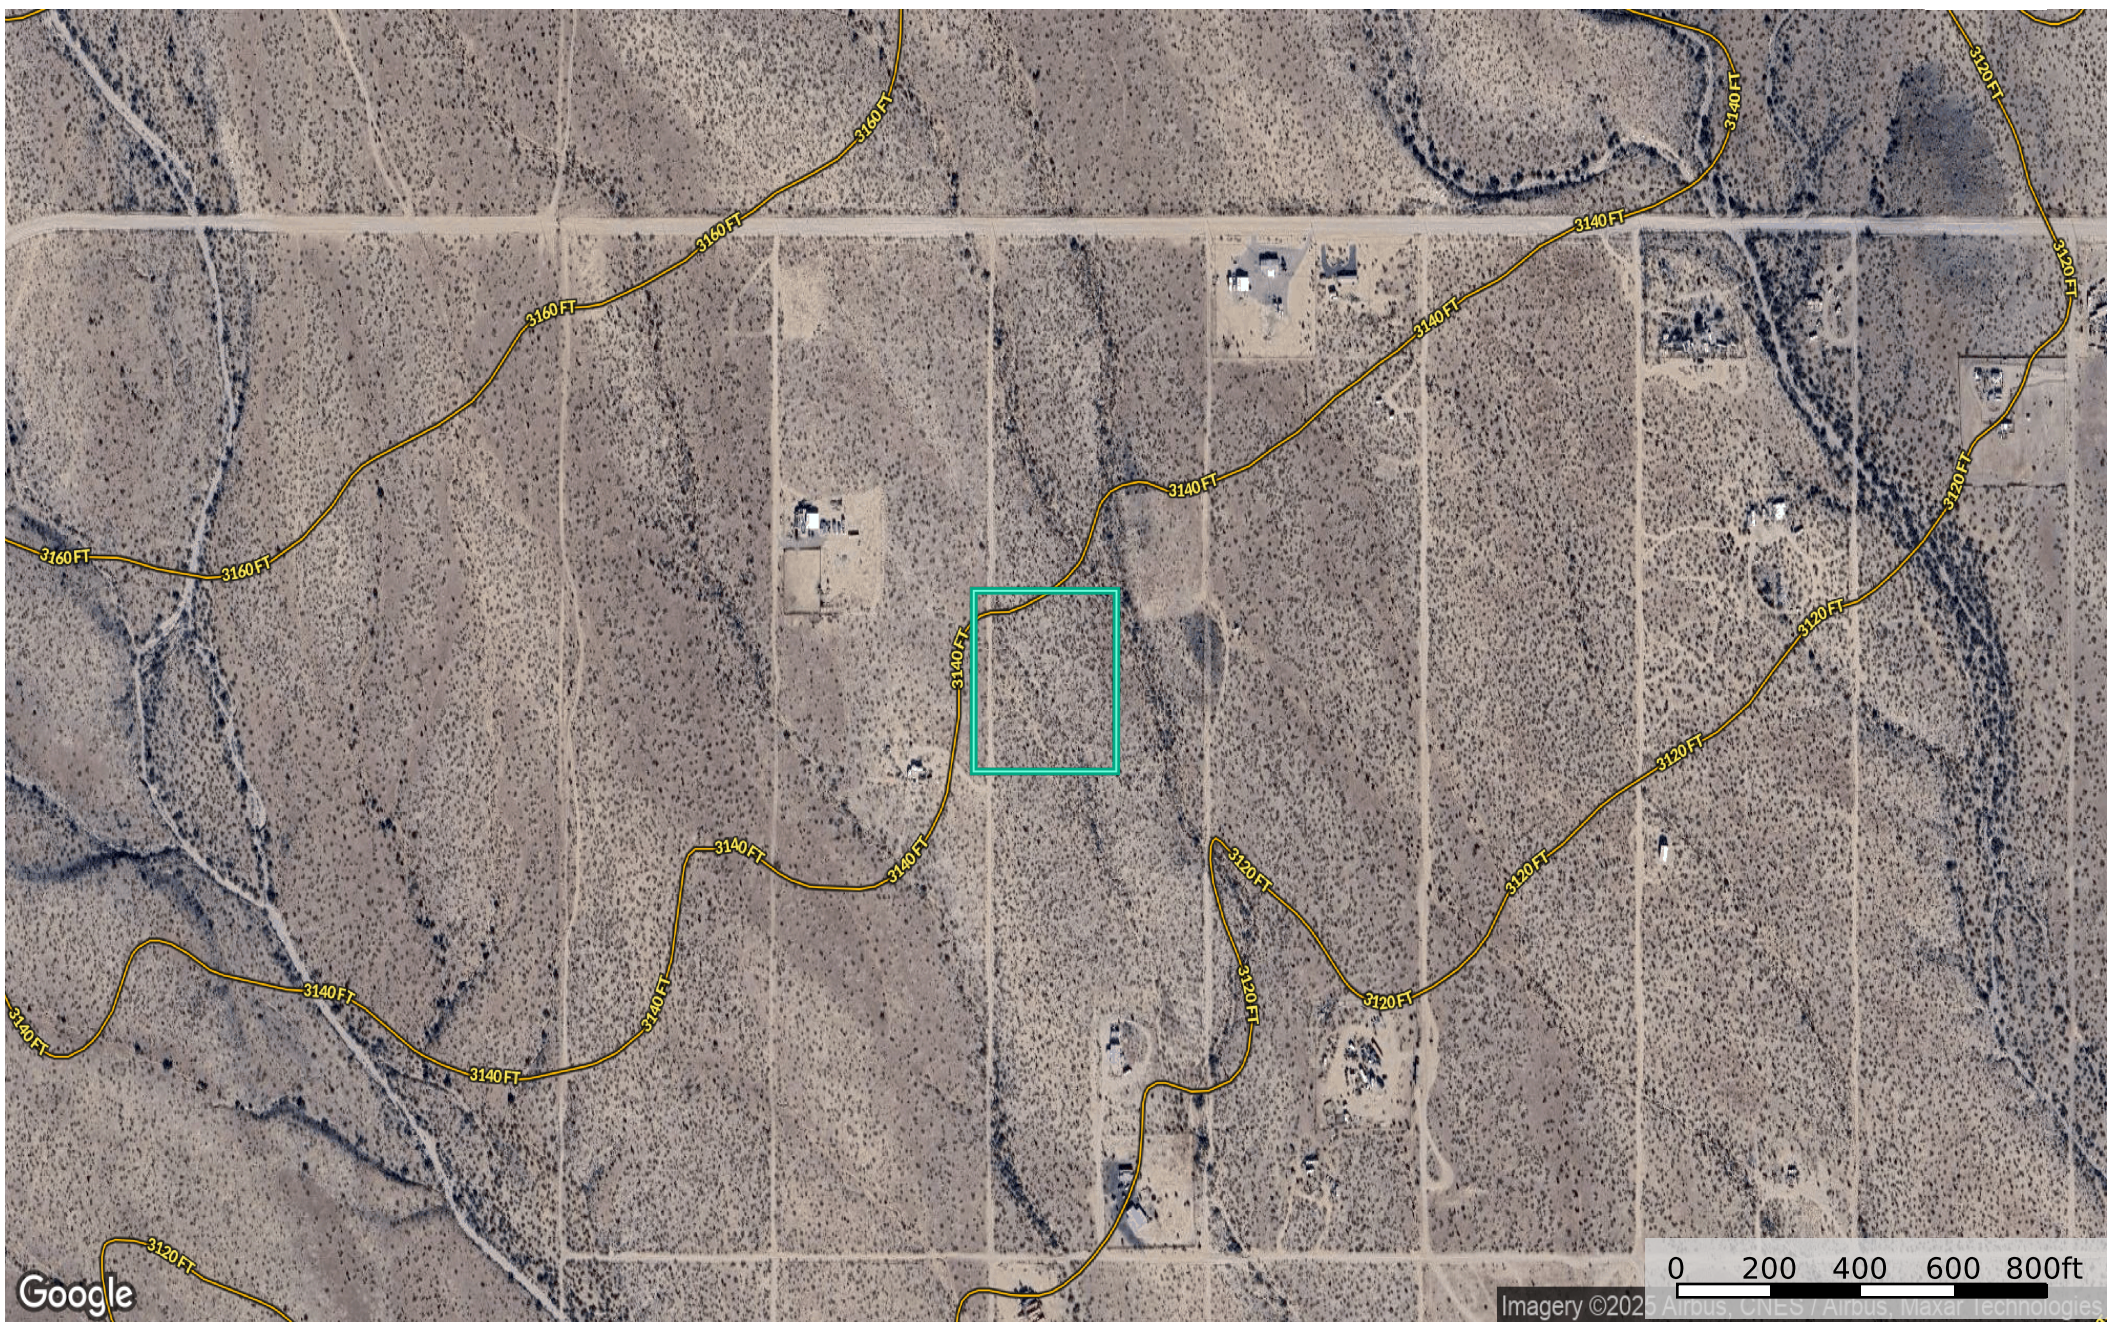

2.35 Acres - Golden Valley - Mohave, AZ - 339-11-080
Arizona, 2.35 AC +/-

 Boundary

0 200 400 600 800ft
Imagery ©2025 Airbus, CNES / Airbus Maxar Technologies

 The information contained herein was obtained from sources deemed to be reliable. Land id™ Services makes no warranties or guarantees as to the completeness or accuracy thereof.