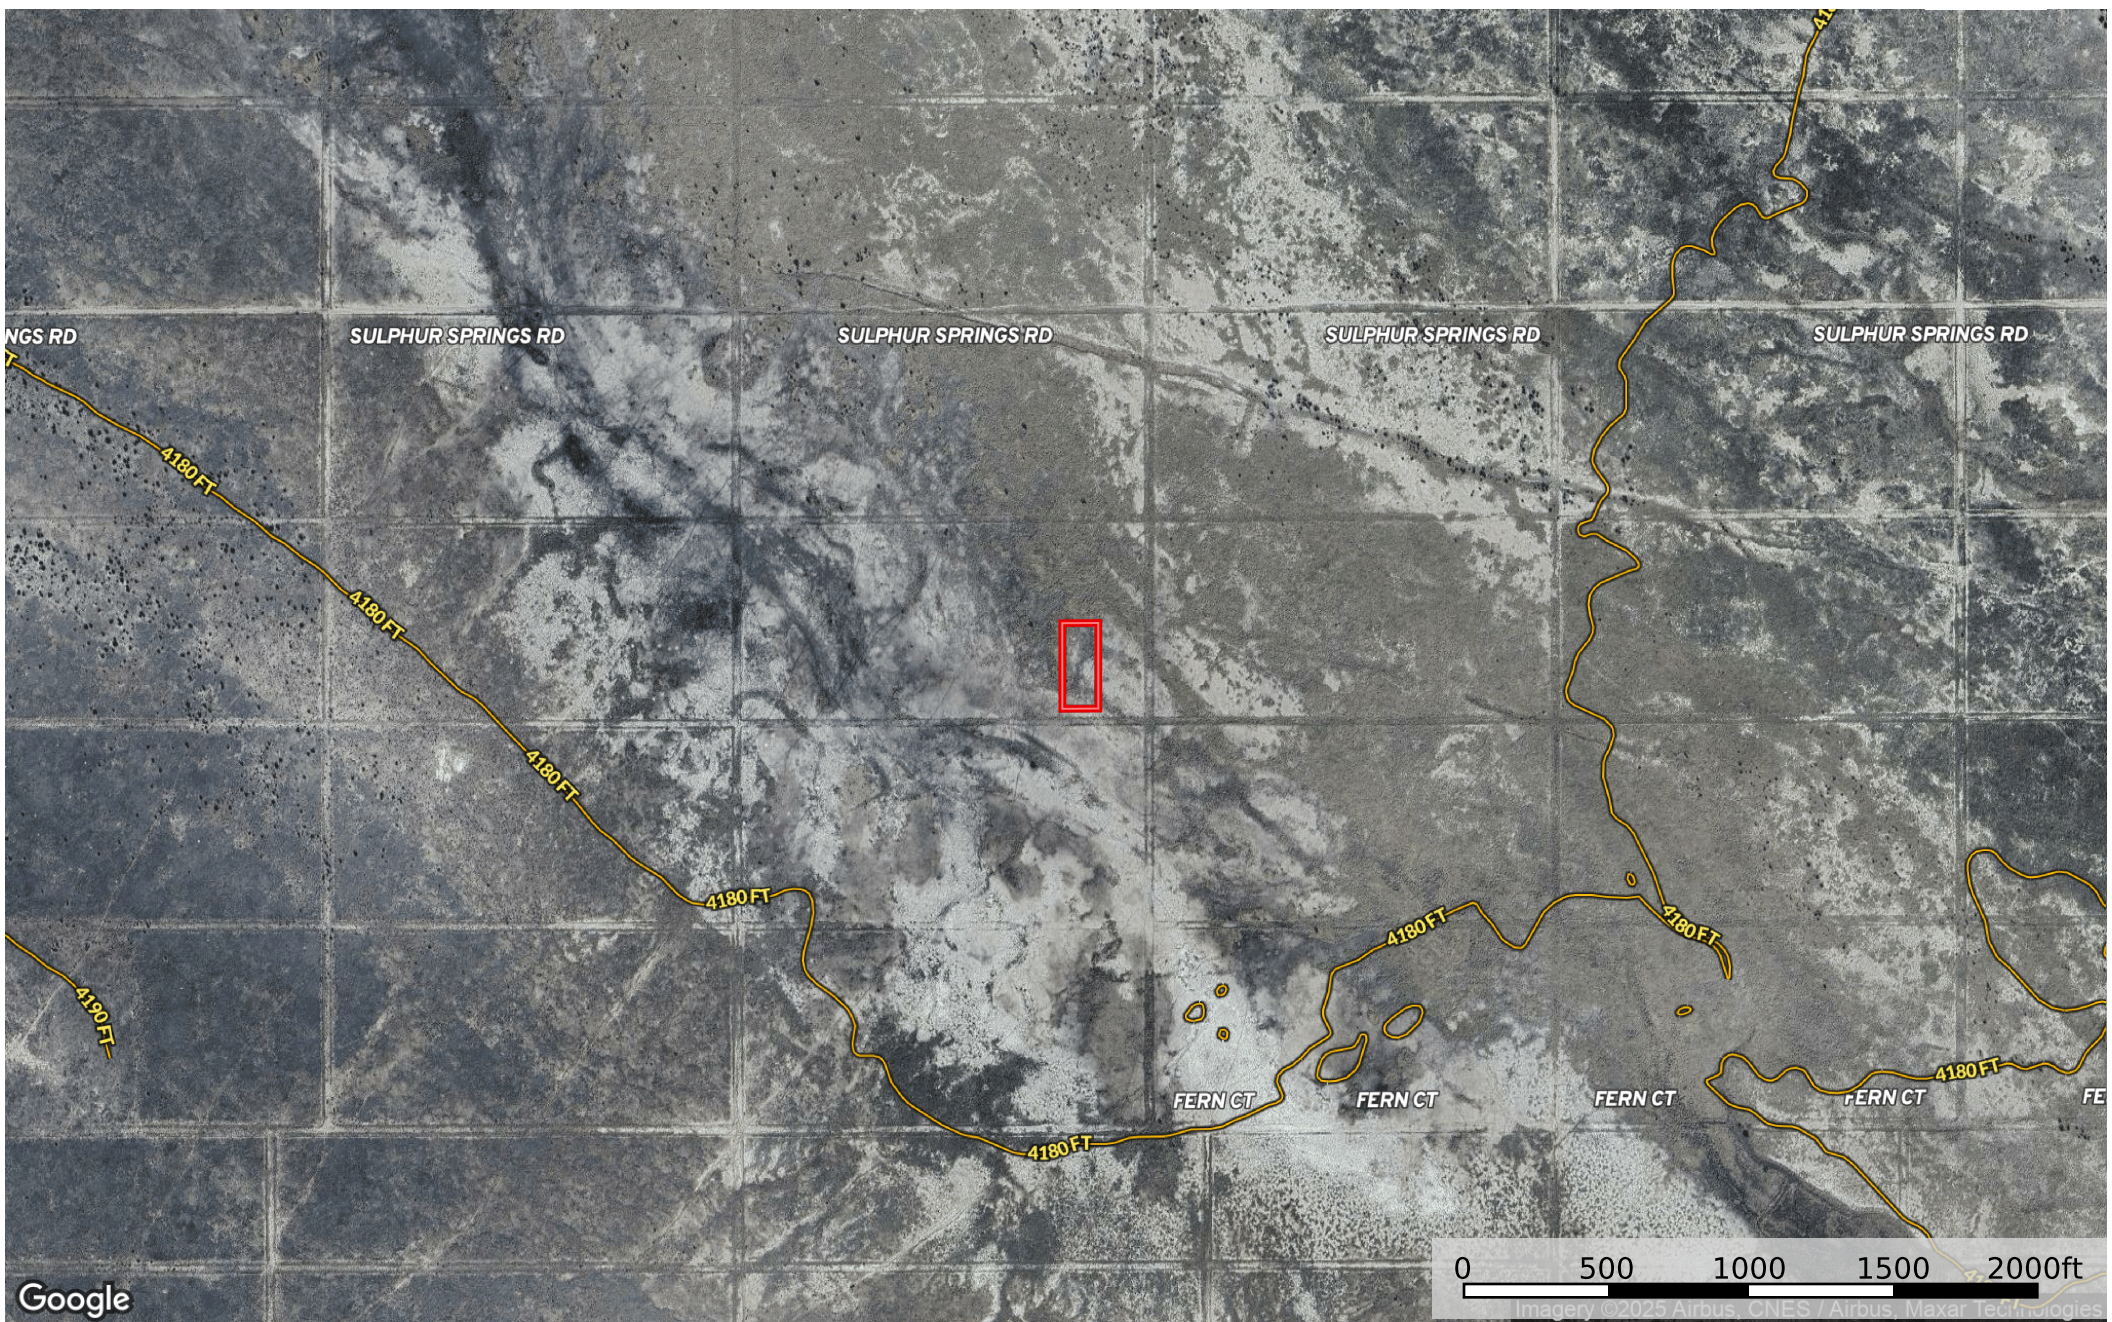

0.86 Acre Cochise, Cochise County, AZ 20709099  
Cochise County, Arizona, 0.86 AC +/-

 Boundary