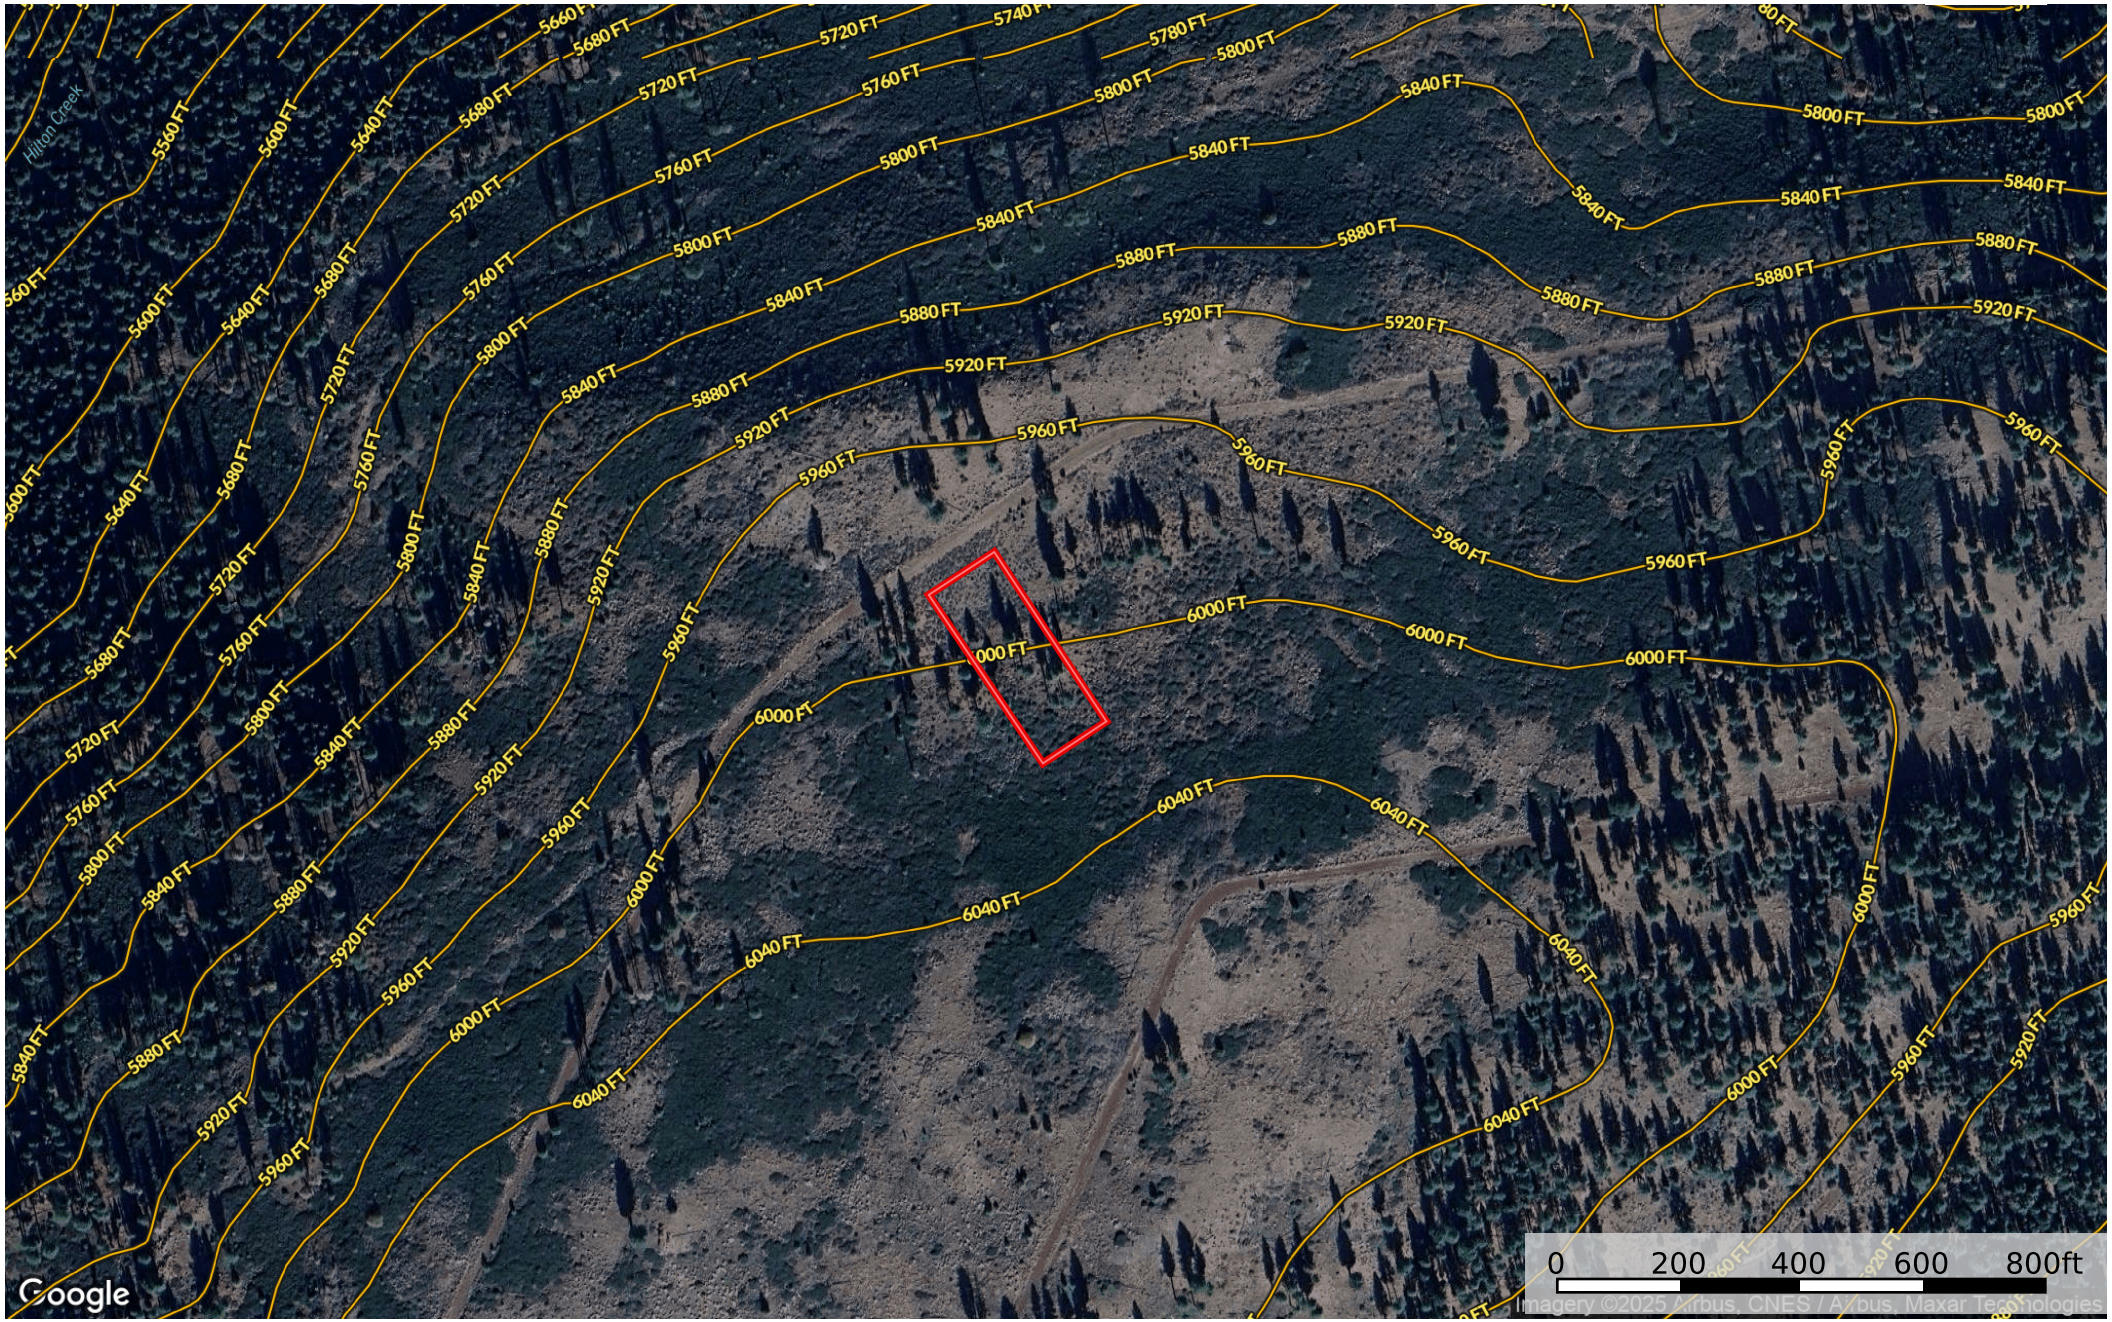

0.95 Acre Alturas, Modoc County, CA 041-311-026-000

Modoc County, California, 0.95 AC +/-

 Boundary