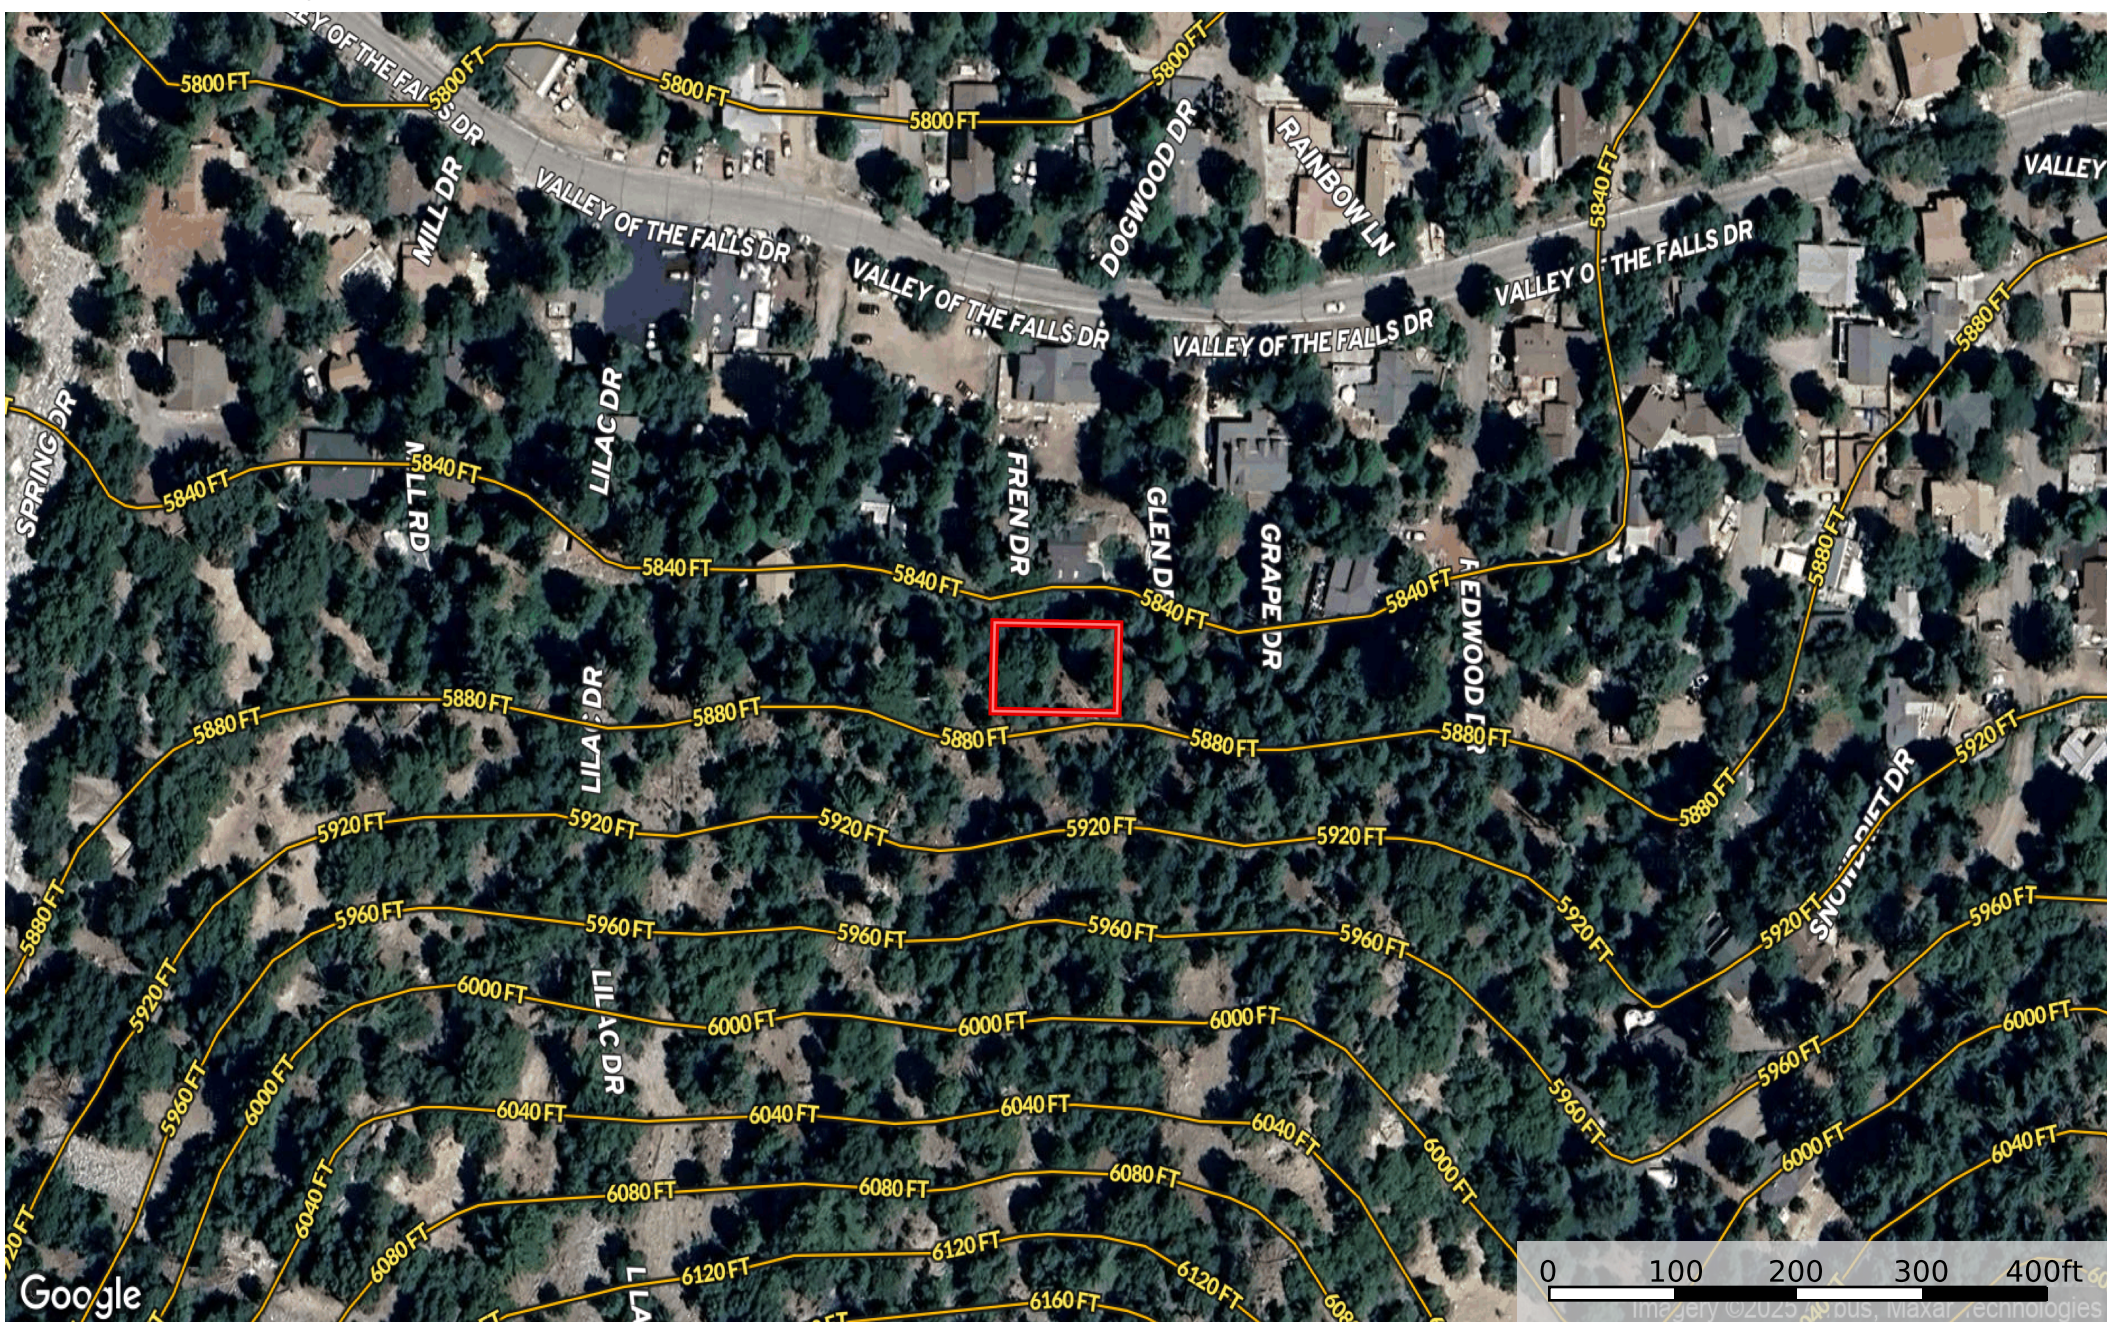

0.14 Acre Forest Falls, San Bernardino County, CA 0323-  
San Bernardino County, California, 0.14 AC +/-

 Boundary