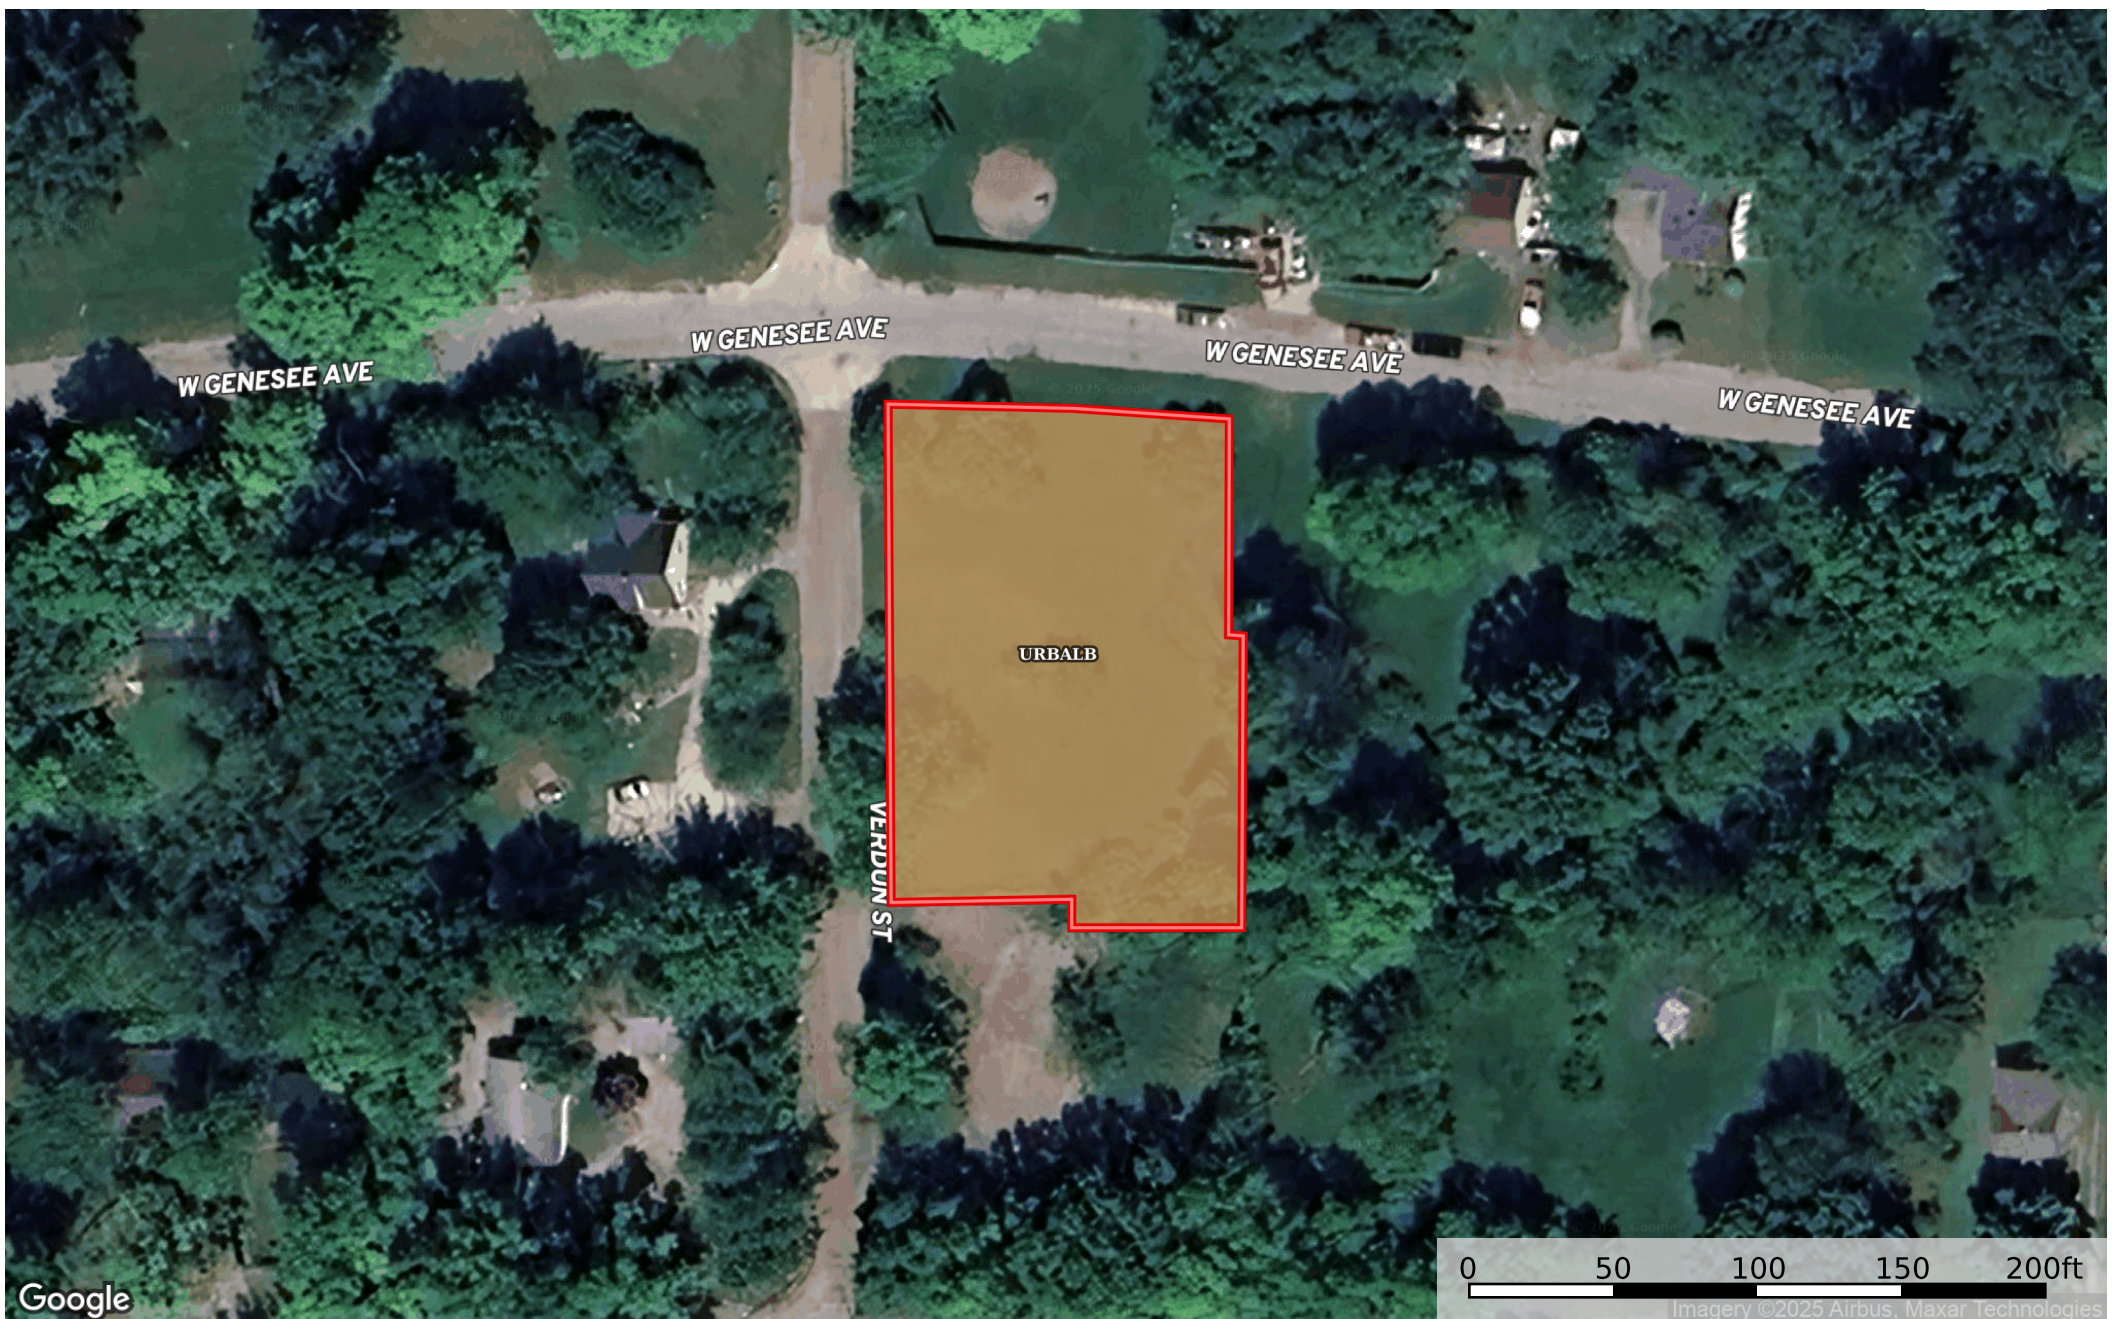

0.48 Acre Flint, Genesee County, MI 14-24-551-155  
Genesee County, Michigan, 0.48 AC +/-

Imagery ©2025 Airbus, Maxar Technologies

Google

 Boundary

**id.** The information contained herein was obtained from sources deemed to be reliable. Land id™ Services makes no warranties or guarantees as to the completeness or accuracy thereof.

Boundary 0.48 ac

SOIL CODE	SOIL DESCRIPTION	ACRES	%	CPI	NCCPI	CAP
UrbalB	Urban land-Crosier-Williamstown complex, 2 to 6 percent slopes	0.48	100	0	31	-
TOTALS		0.48(*)	100%	-	31.0	-

(\*) Total acres may differ in the second decimal compared to the sum of each acreage soil. This is due to a round error because we only show the acres of each soil with two decimal.