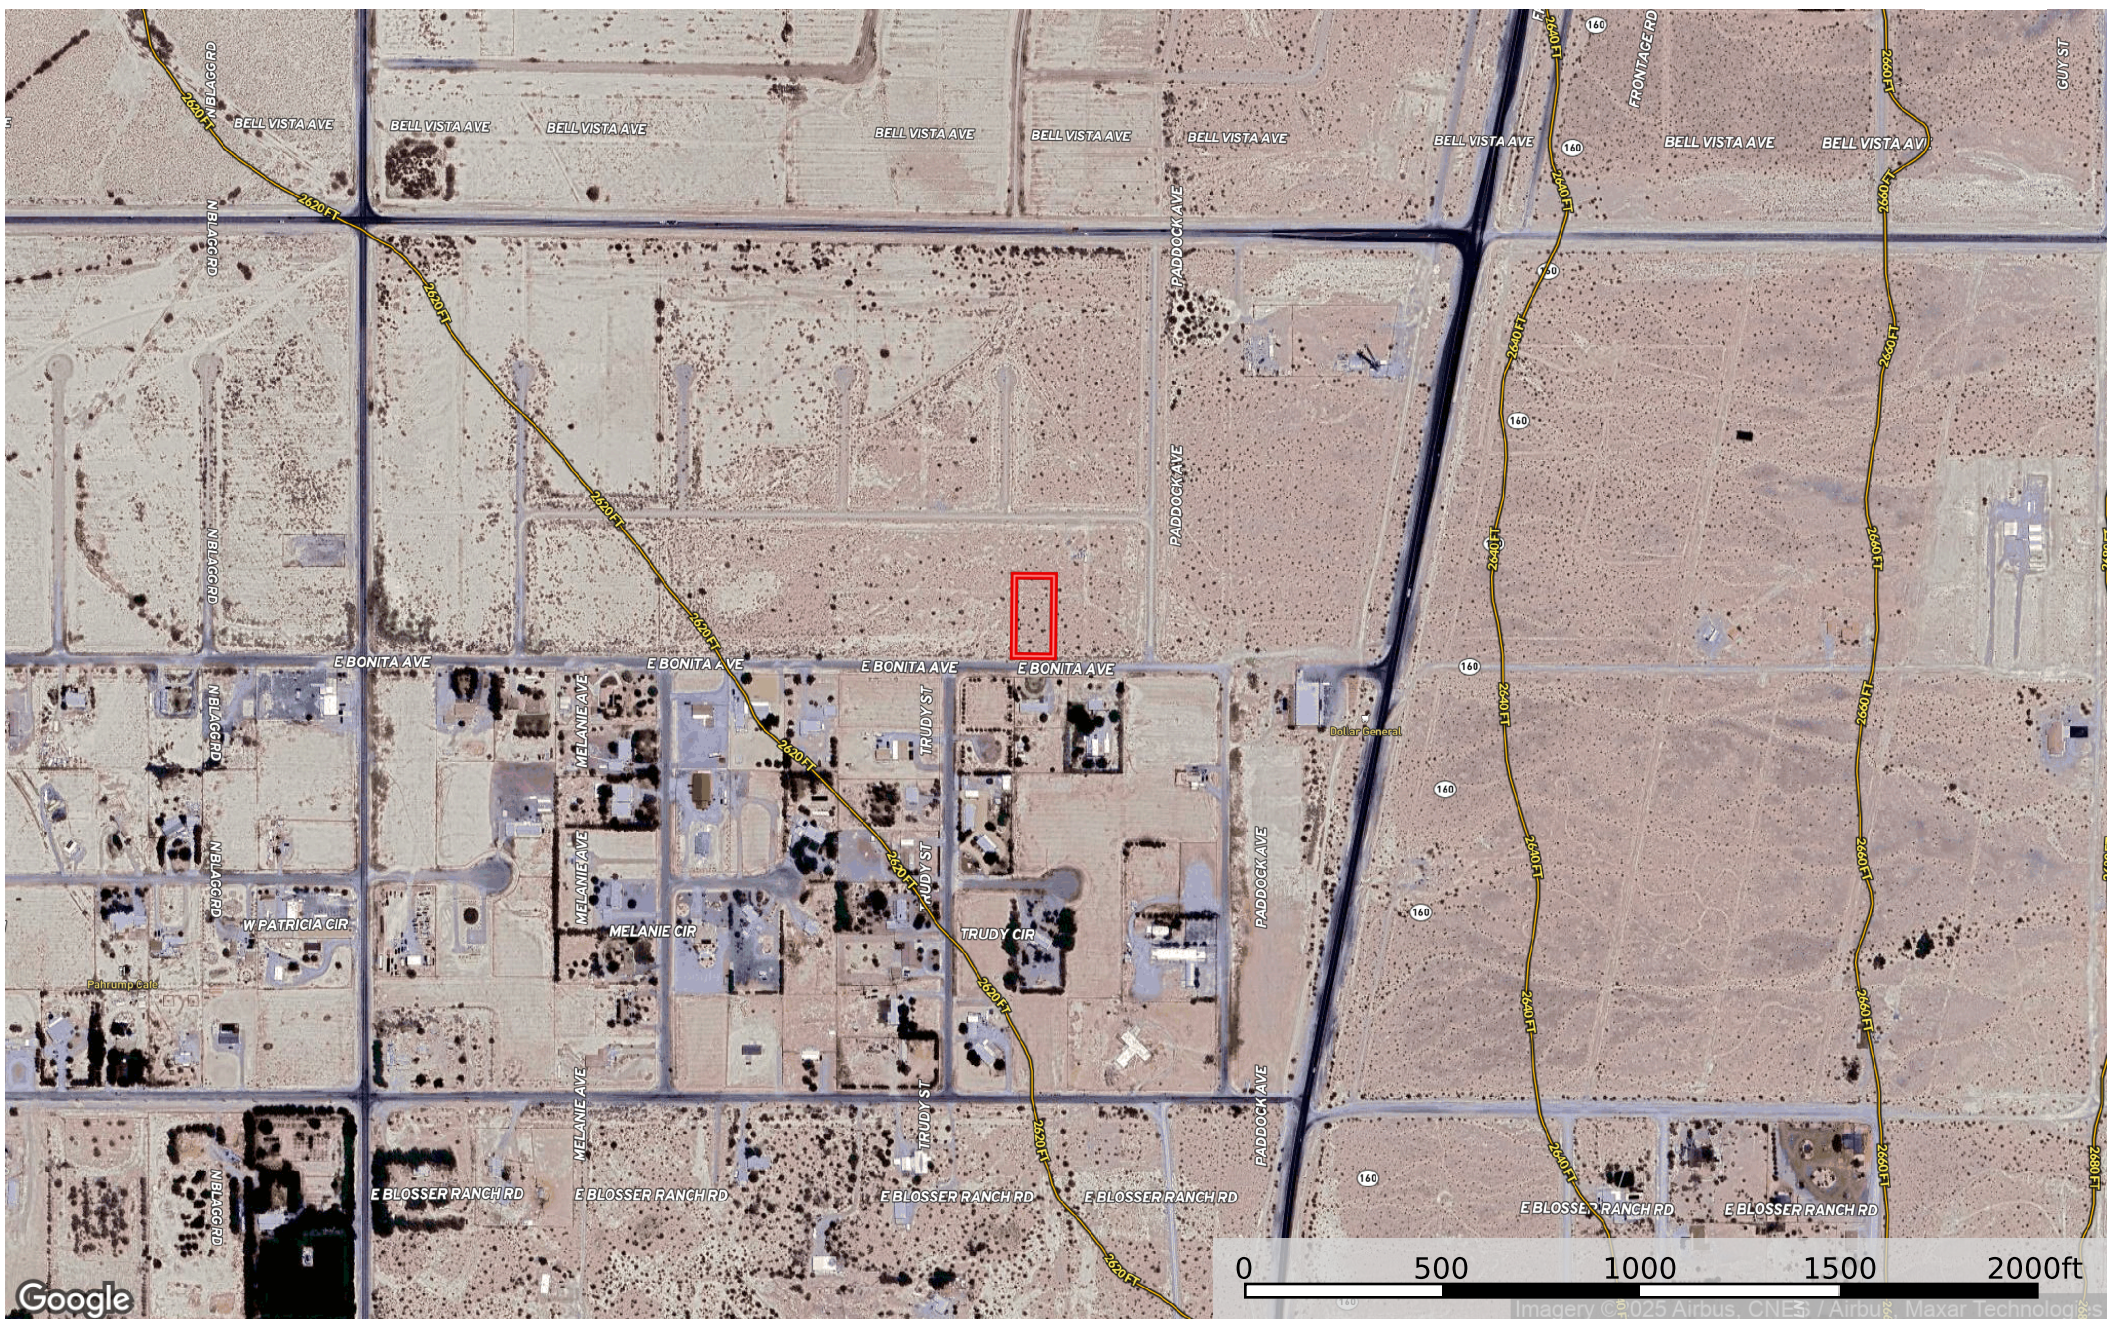

0.46 Acre Pahrump, Nye County, NV 033-522-08

Nye County, Nevada, 0.46 AC +/-

 Boundary