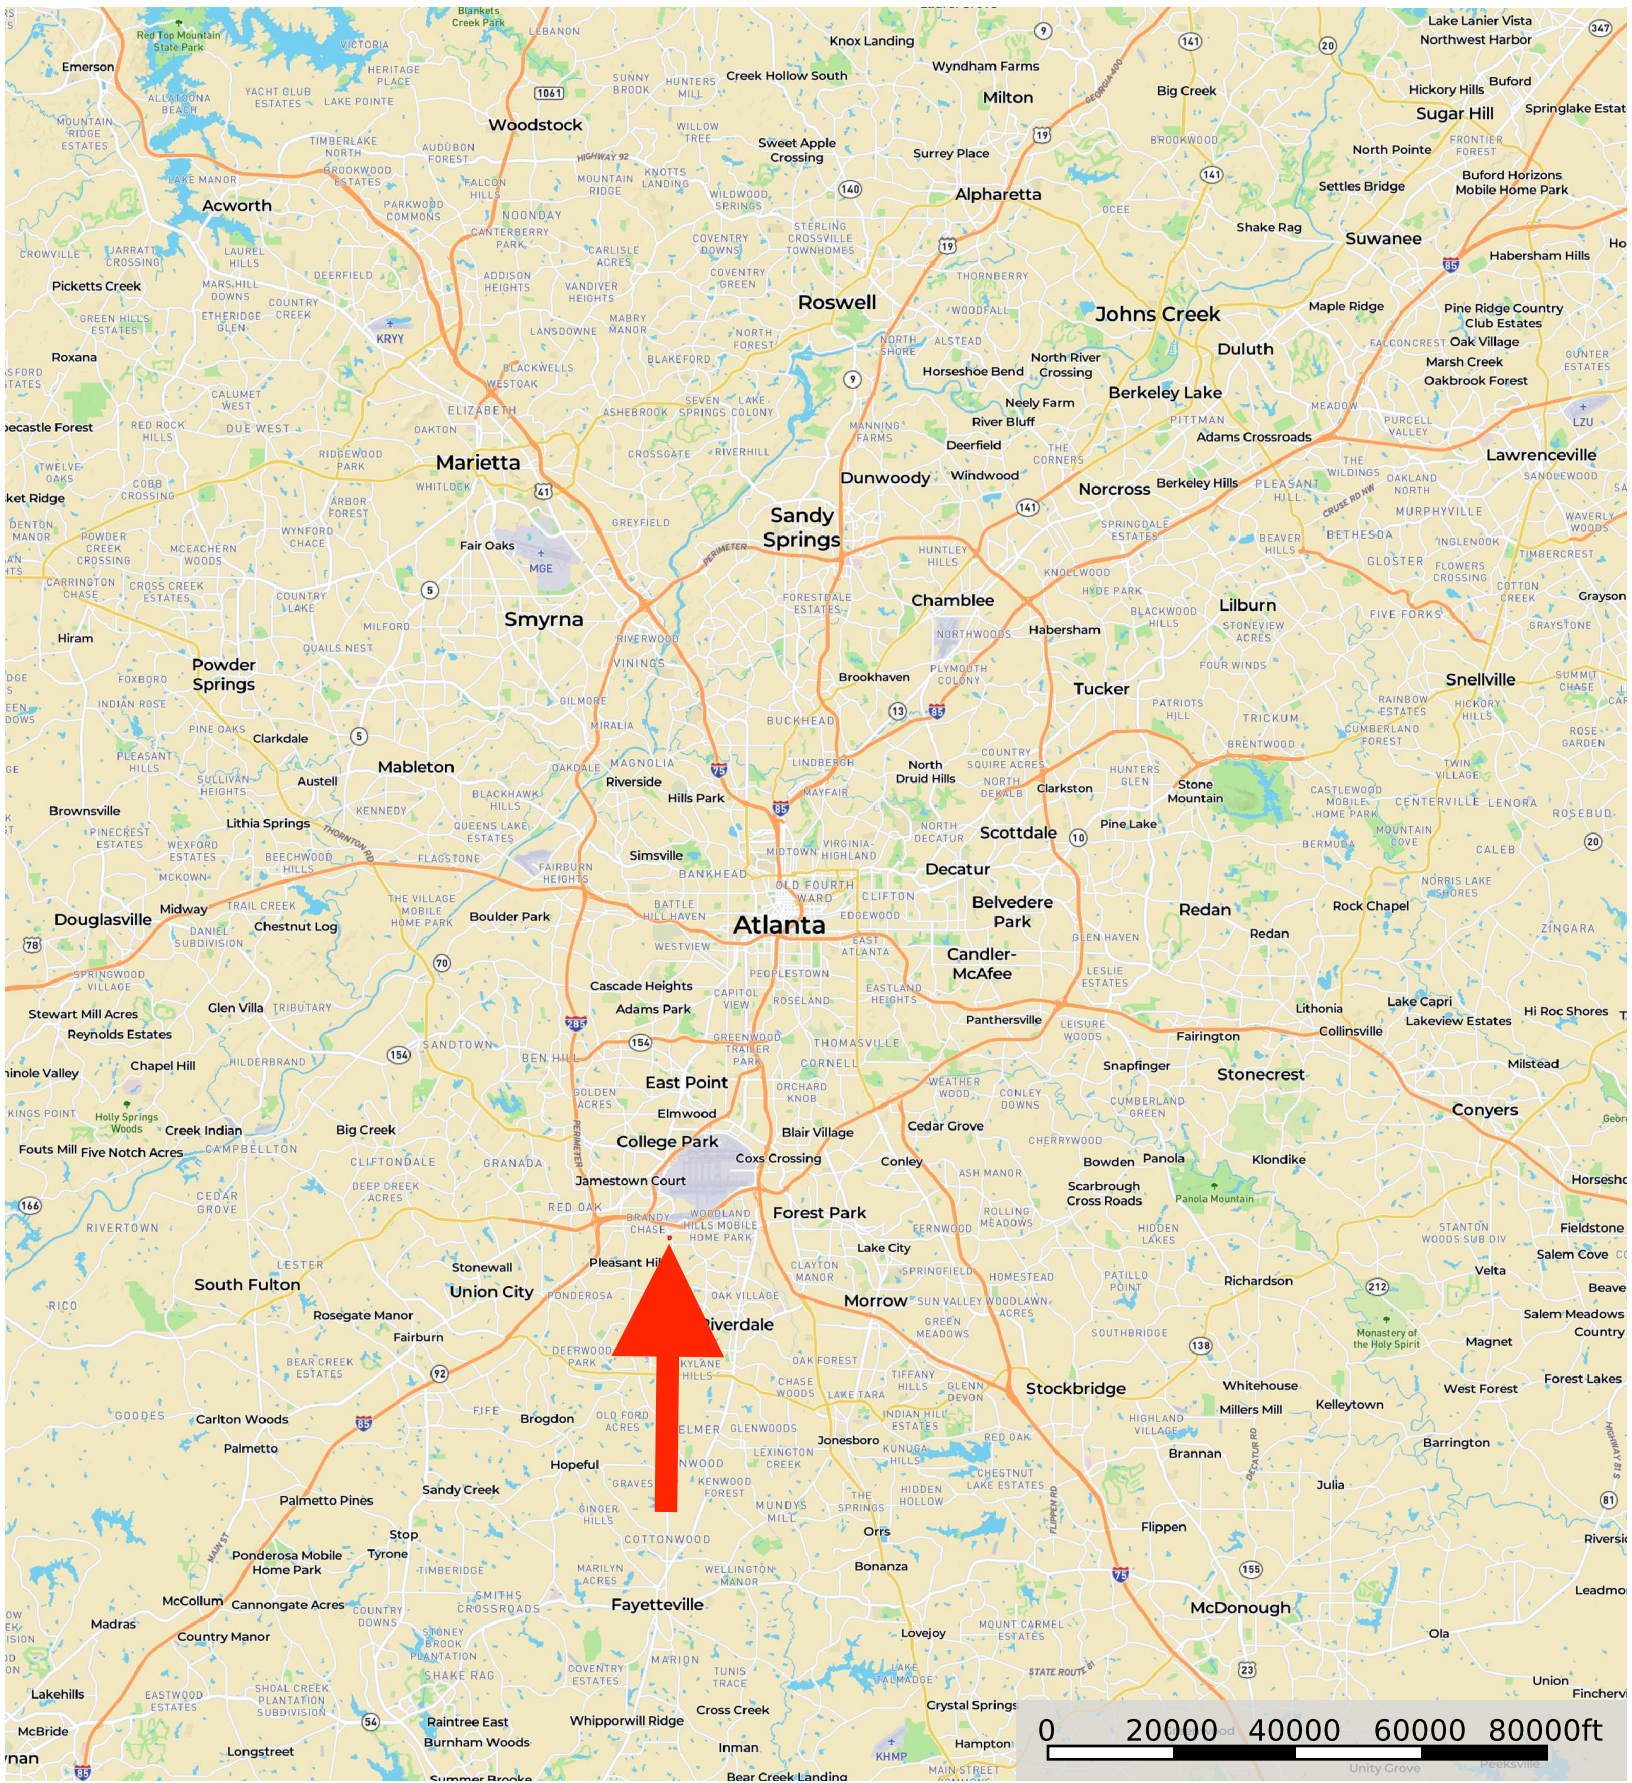

ZONING MAP CITY OF COLLEGE PARK

***BUYER TO VERIFY ALL INFORMATION**

WEST FAYETTEVILLE ROAD ATLANTA GA 30349

Clayton County, Georgia, 0.8 AC +/-

George F. Willis,
Realty

 Boundary

WEST FAYETTEVILLE ROAD ATLANTA GA 30349

Clayton County, Georgia, 0.8 AC +/-

George F. Willis,
Realty

Google

Boundary

Google

Boundary

 Boundary