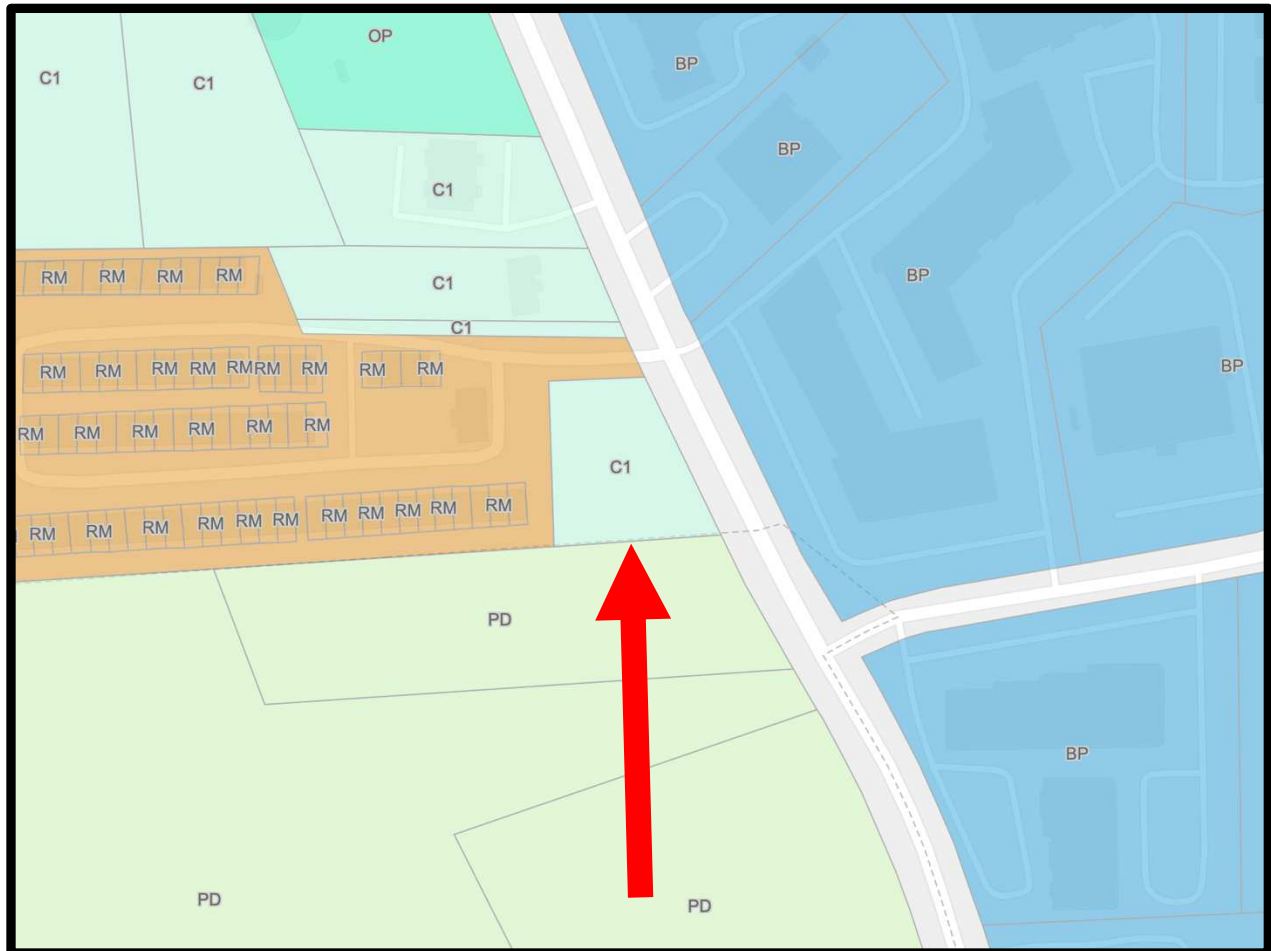

ZONING MAP CITY OF COLLEGE PARK

***BUYER TO VERIFY ALL INFORMATION**

WEST FAYETTEVILLE ROAD ATLANTA GA 30349

Clayton County, Georgia, 0.8 AC +/-

George F. Willis,
Realty

 Boundary

WEST FAYETTEVILLE ROAD ATLANTA GA 30349

Clayton County, Georgia, 0.8 AC +/-

George F. Willis,
Realty

Google

Boundary

Google

Boundary

 Boundary