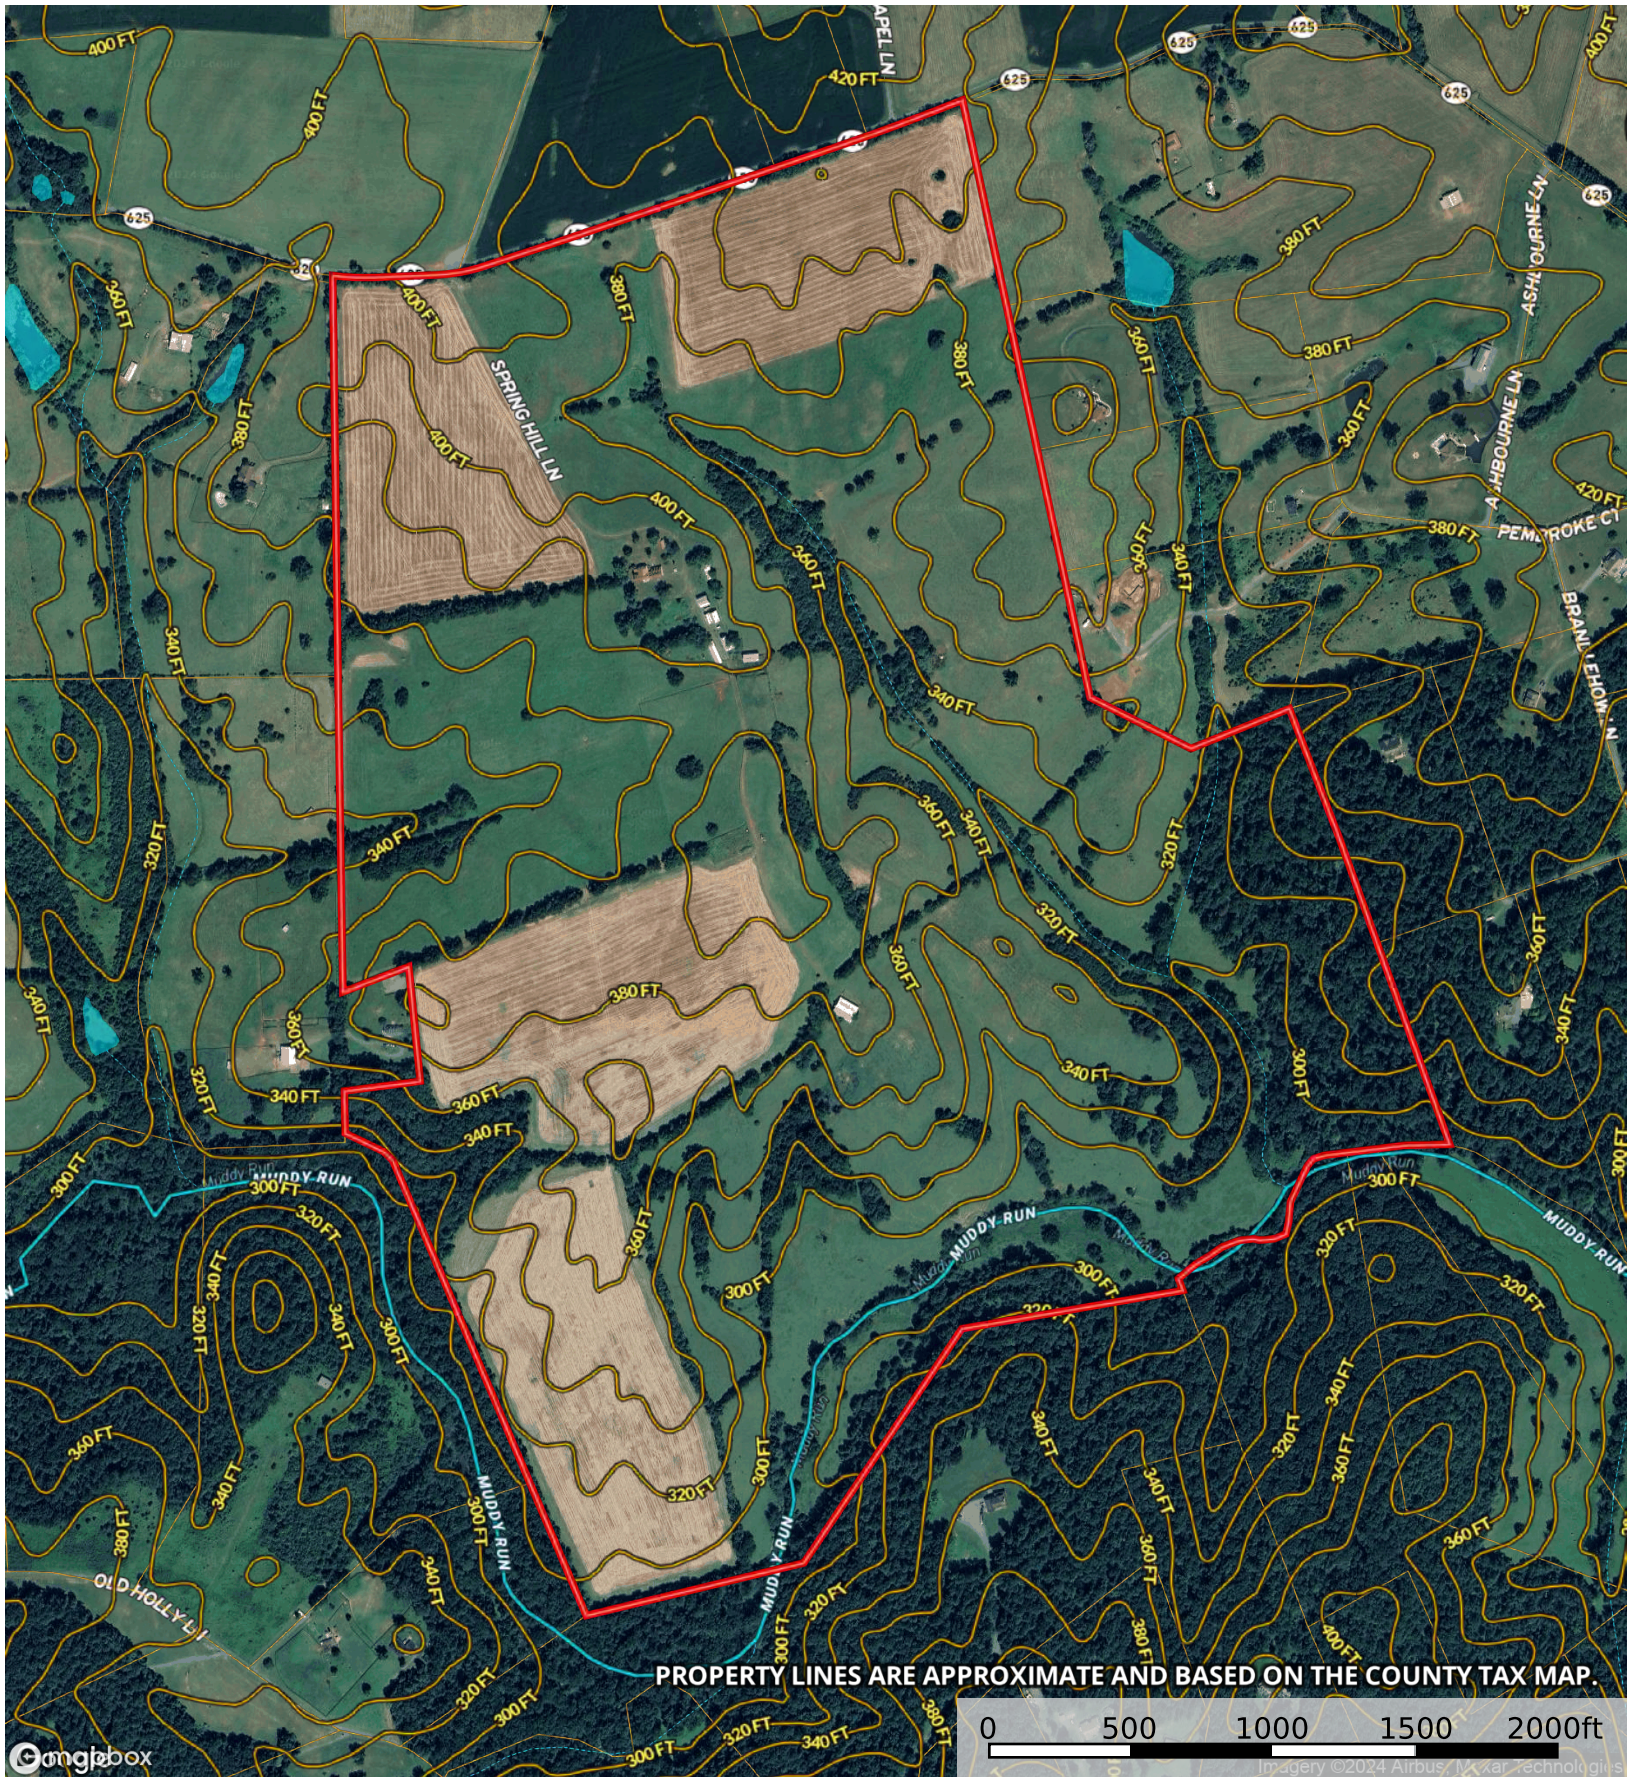

9534 Spring Hill Ln
Rixeyville, VA 22737
294+/- Acres

- Boundary
- Stream, Intermittent
- River/Creek
- Water Body