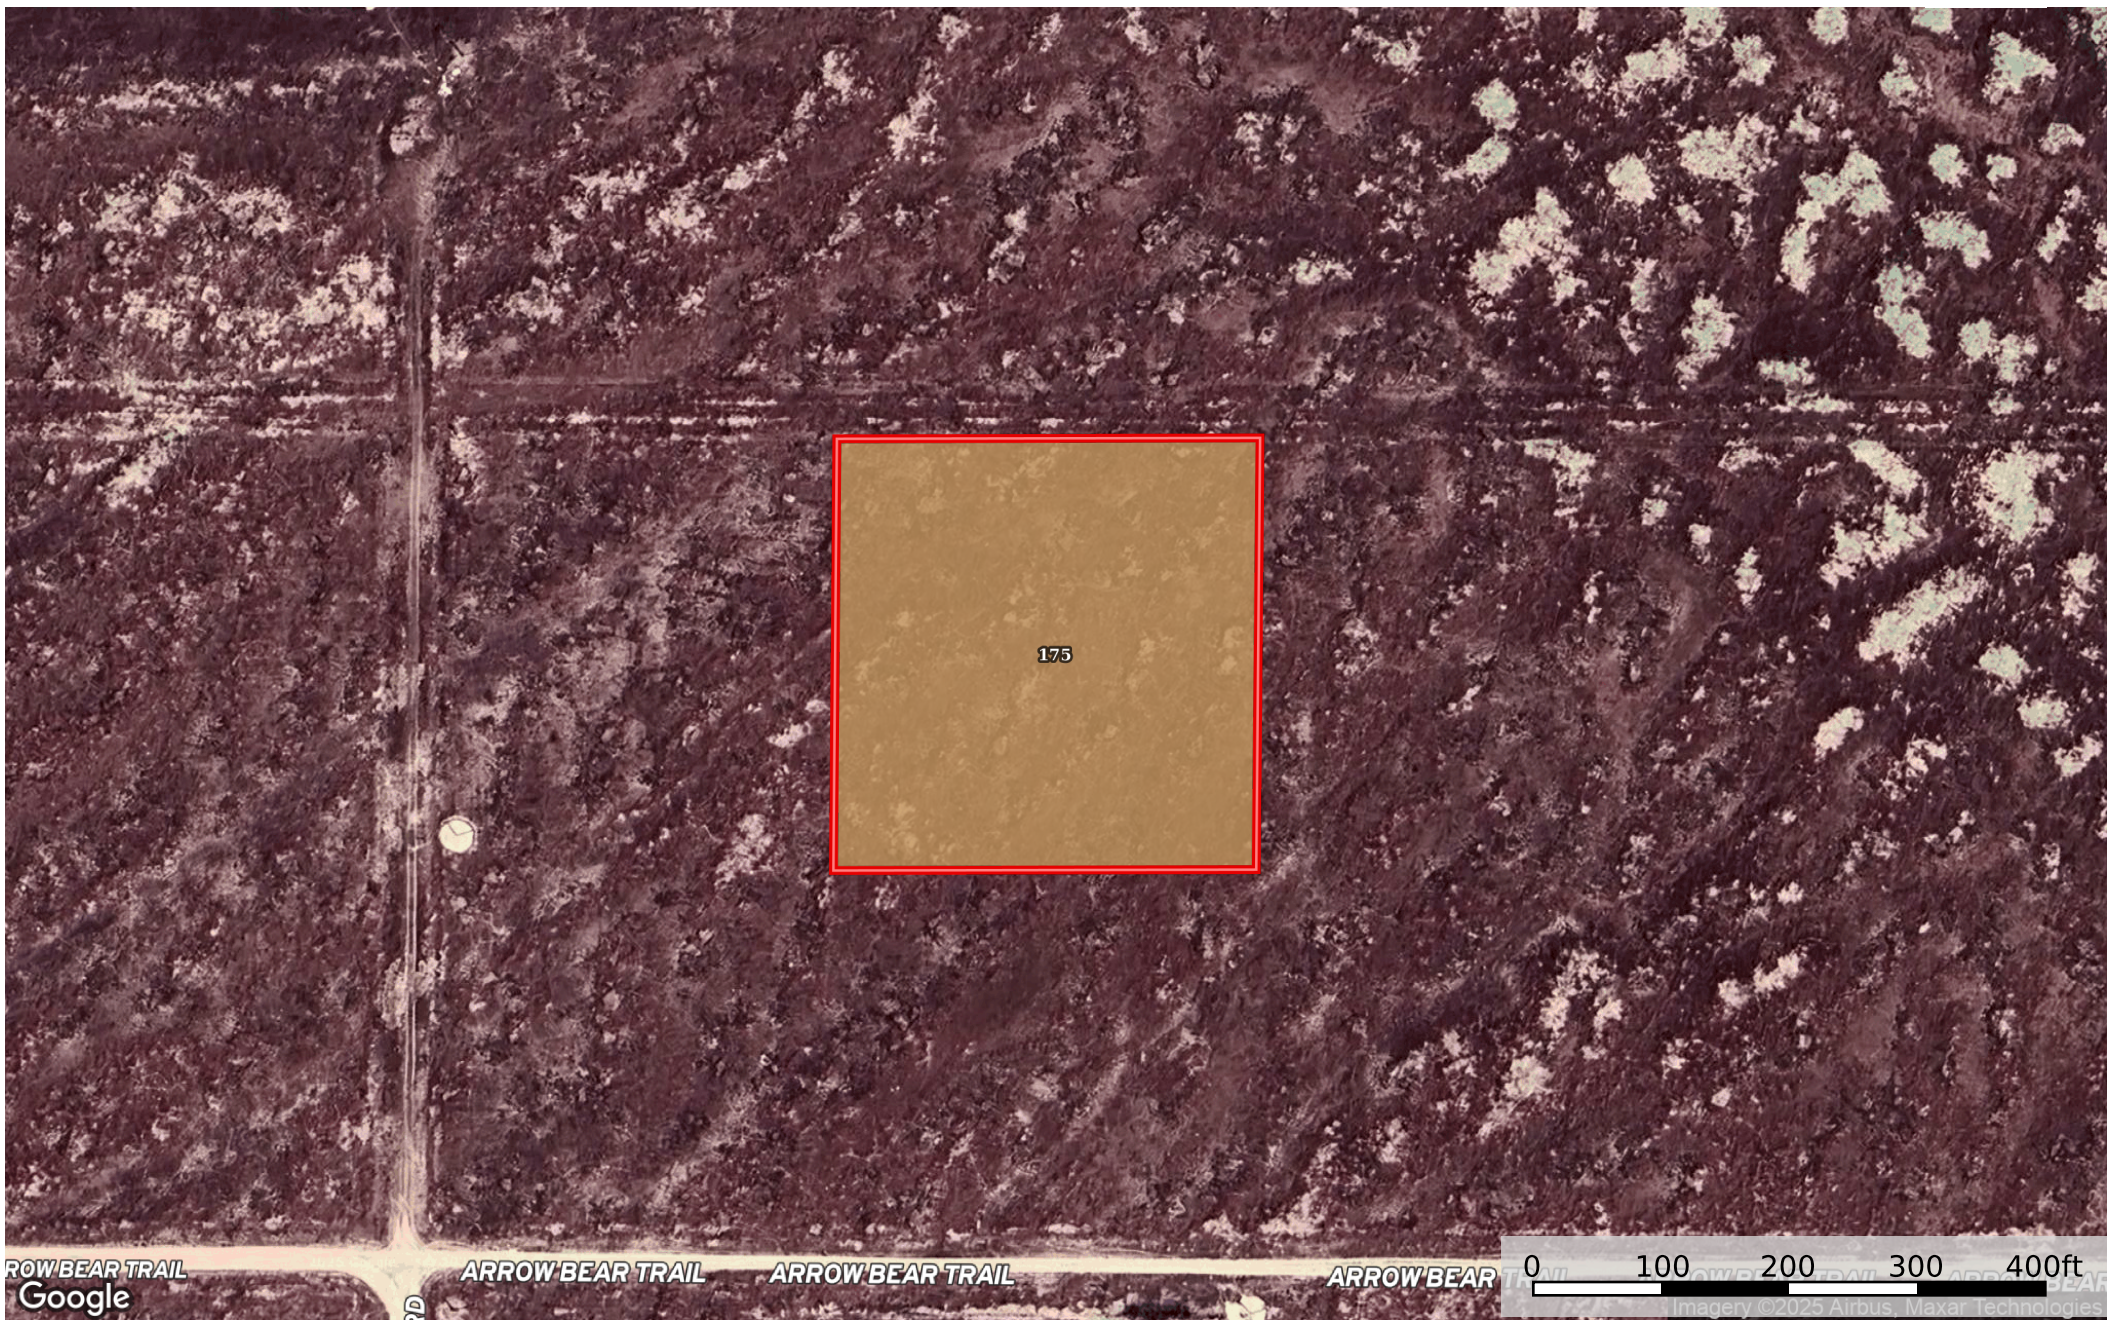

2.50 Acres Santa Margarita, San Luis Obispo County, CA
San Luis Obispo County, California, 2.5 AC +/-

 Boundary

Boundary 2.54 ac

SOIL CODE	SOIL DESCRIPTION	ACRES	%	CPI	NCCPI	CAP
175	Polonio-Thomhill complex, 2 to 9 percent slopes	2.54	100	0	17	4e
TOTALS		2.54(*)	100%	-	17.0	4

(*) Total acres may differ in the second decimal compared to the sum of each acreage soil. This is due to a round error because we only show the acres of each soil with two decimal.