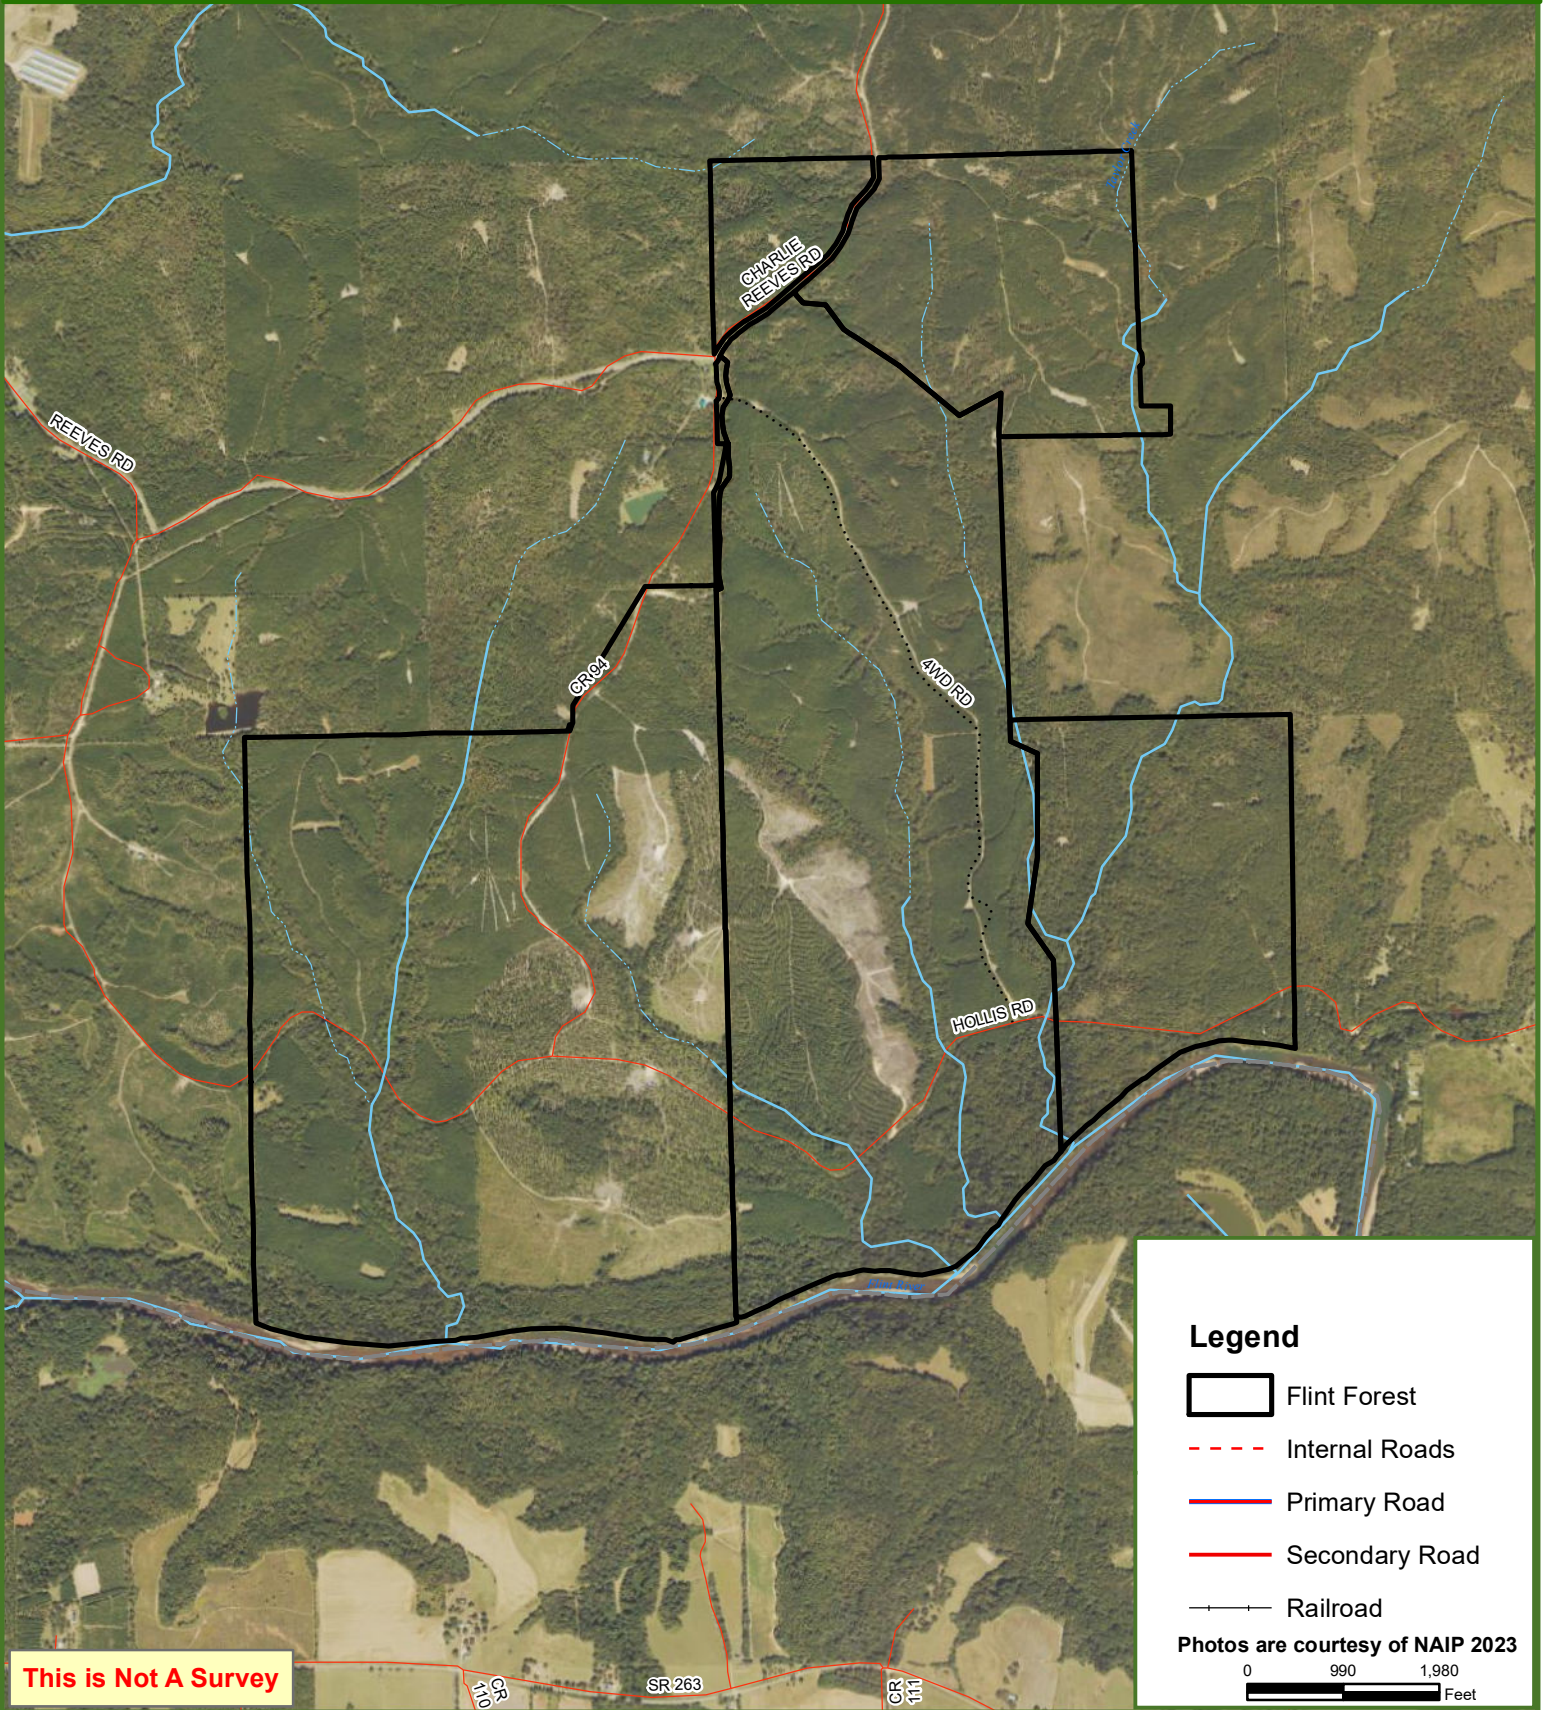

## Crawford County, AL

1,872.00 ± Acres

**This is Not A Survey**

### Legend

- Flint Forest
- Internal Roads
- Primary Road
- Secondary Road
- Railroad

Photos are courtesy of NAIP 2023

0 990 1,980  
Feet

This map was produced from information supplied by the seller and the use of aerial photography. The boundary lines portrayed on this map are approximate and could be different than the actual location of the boundaries found in the field.