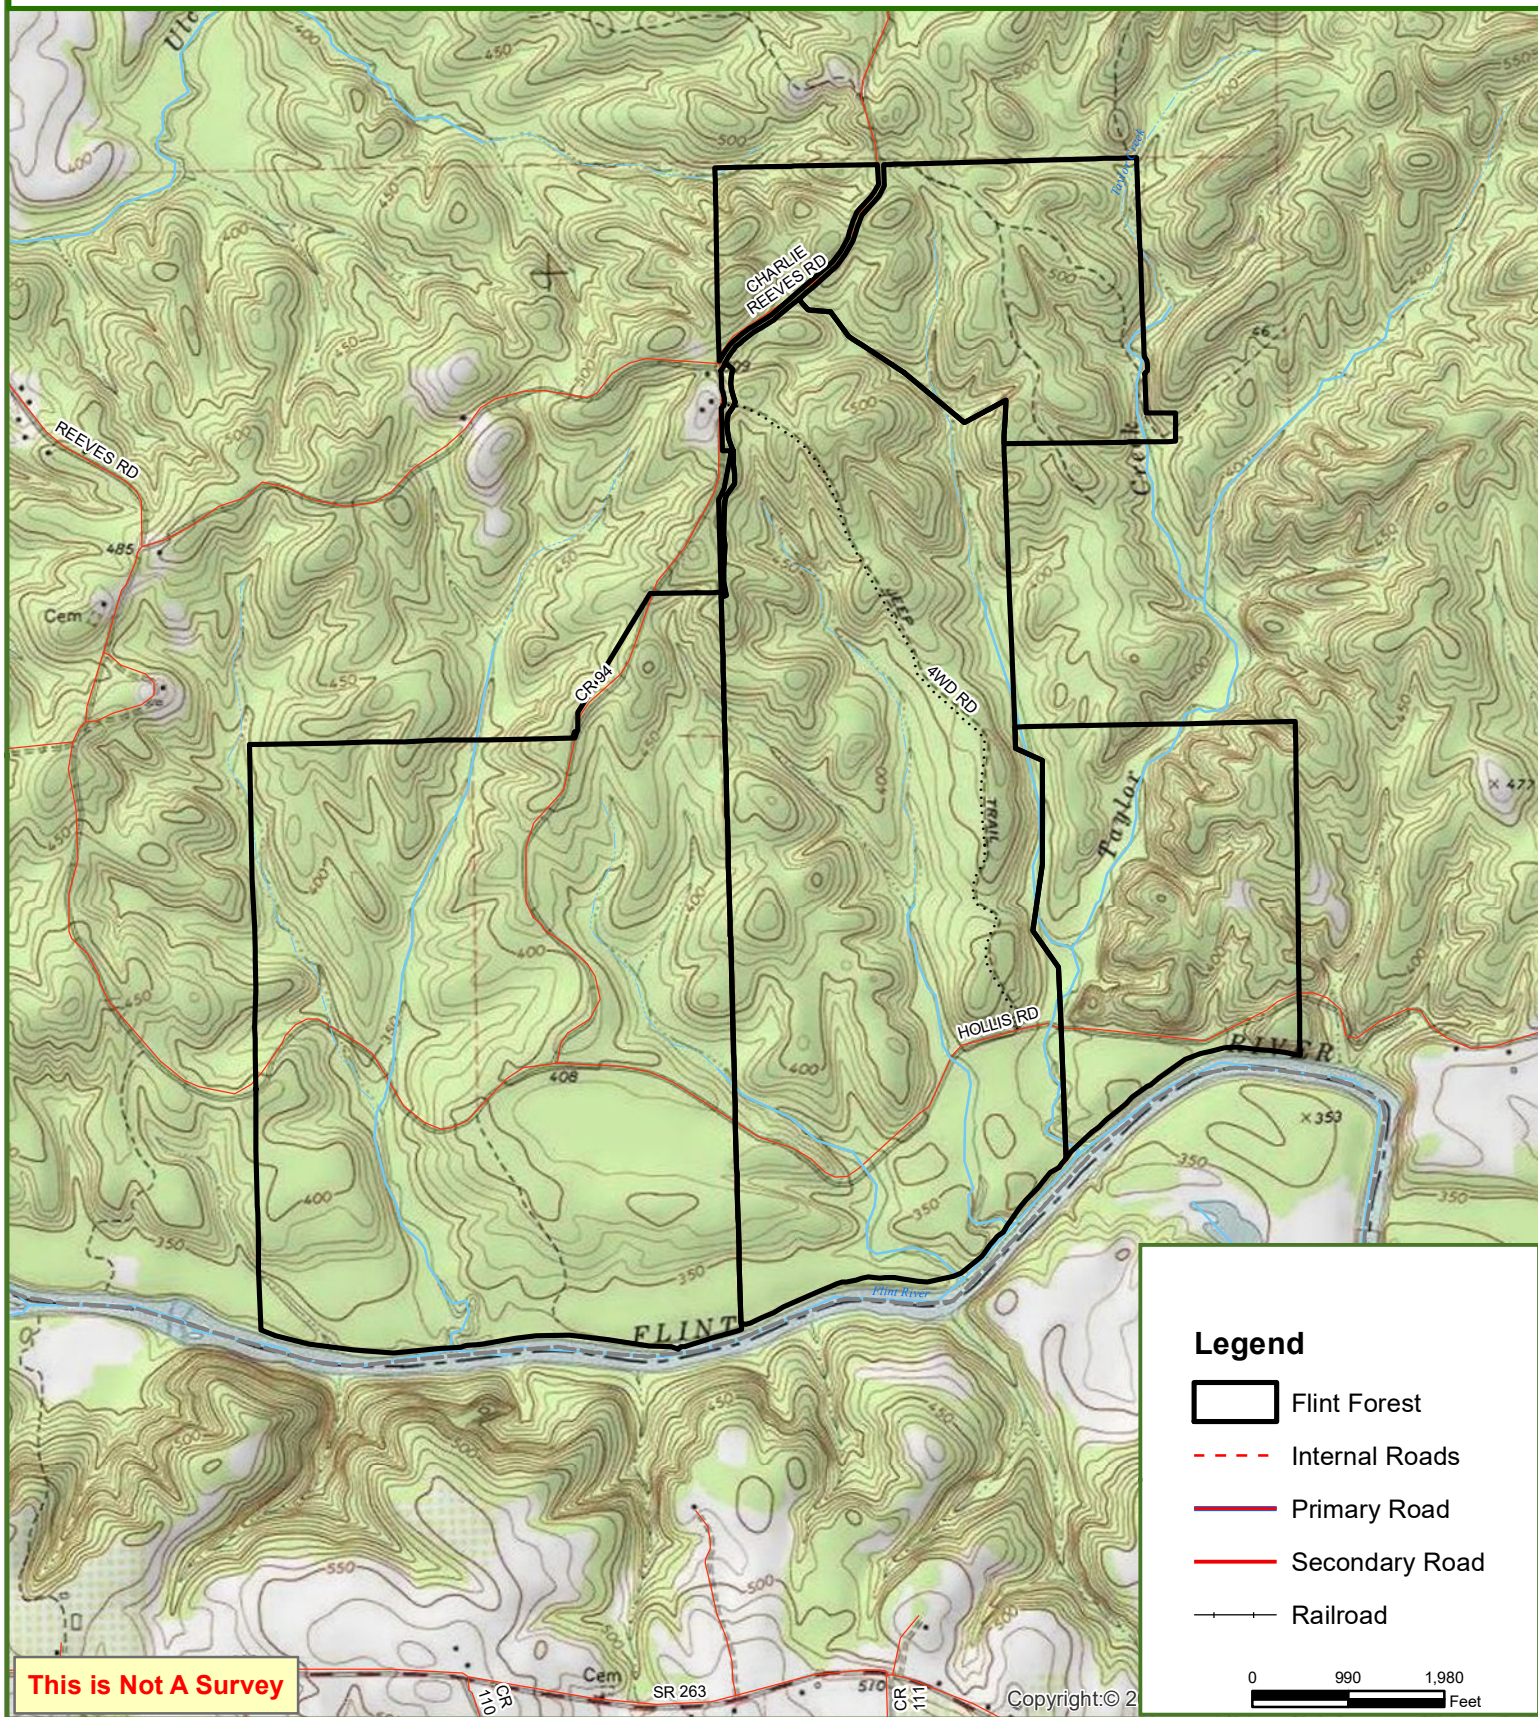

Flint Forest

Crawford County, AL

1,872.00 ± Acres

This map was produced from information supplied by the seller and the use of aerial photography. The boundary lines portrayed on this map are approximate and could be different than the actual location of the boundaries found in the field.