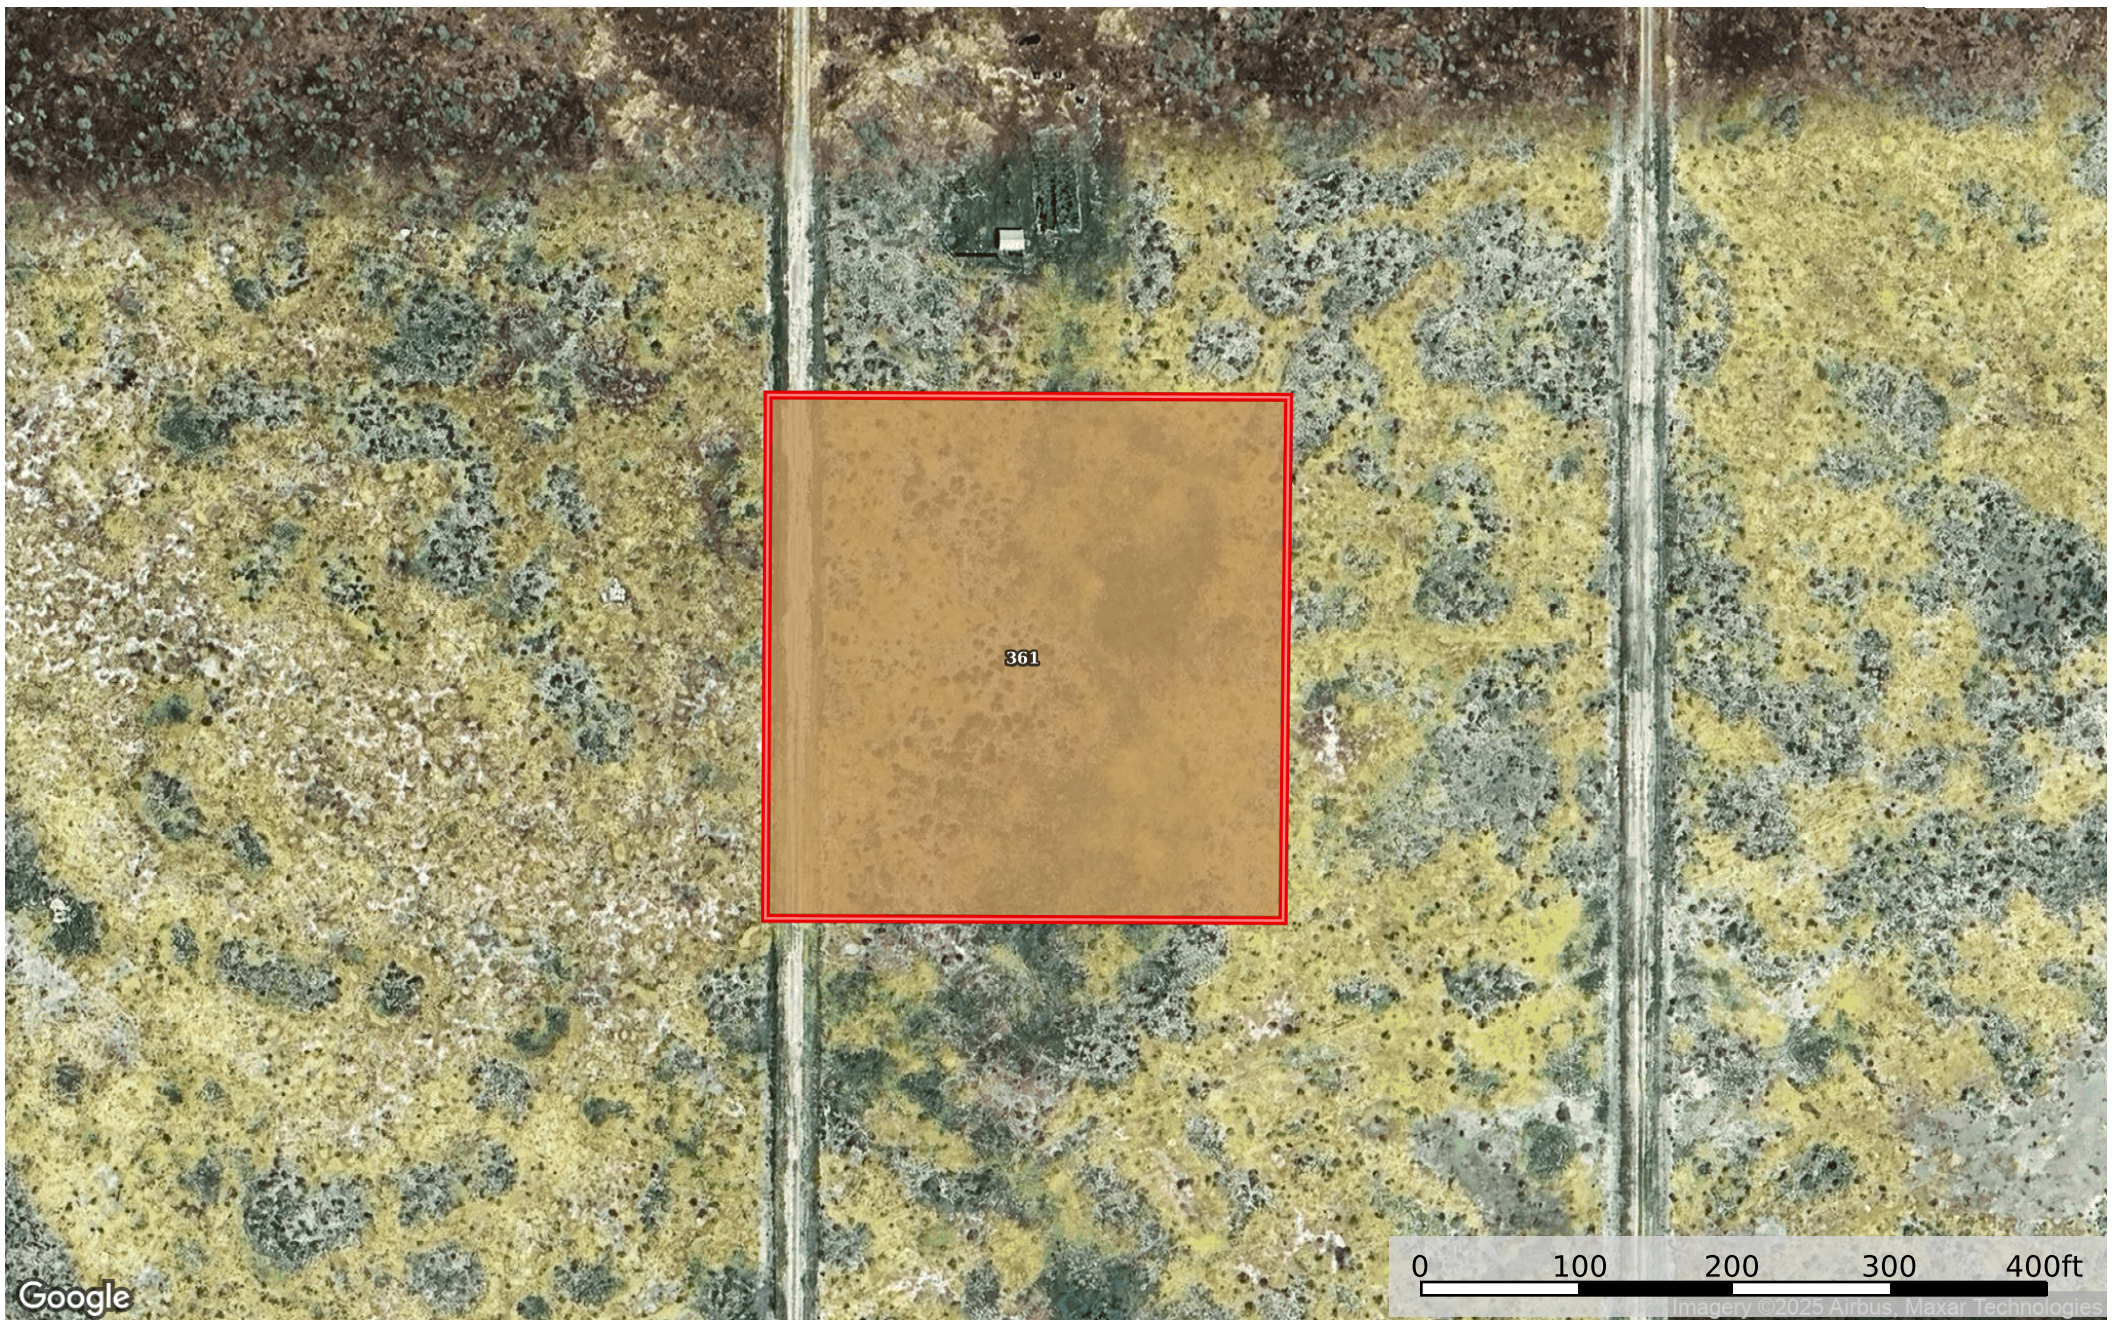

2.50 Acres Santa Margarita, San Luis Obispo County, CA
San Luis Obispo County, California, 2.5 AC +/-

 Boundary

Boundary 2.54 ac

SOIL CODE	SOIL DESCRIPTION	ACRES	%	CPI	NCCPI	CAP
361	Chicote complex, 2 to 5 percent slopes	2.54	100	0	1	6e
TOTALS		2.54(*)	100%	-	1.0	6

(*) Total acres may differ in the second decimal compared to the sum of each acreage soil. This is due to a round error because we only show the acres of each soil with two decimal.