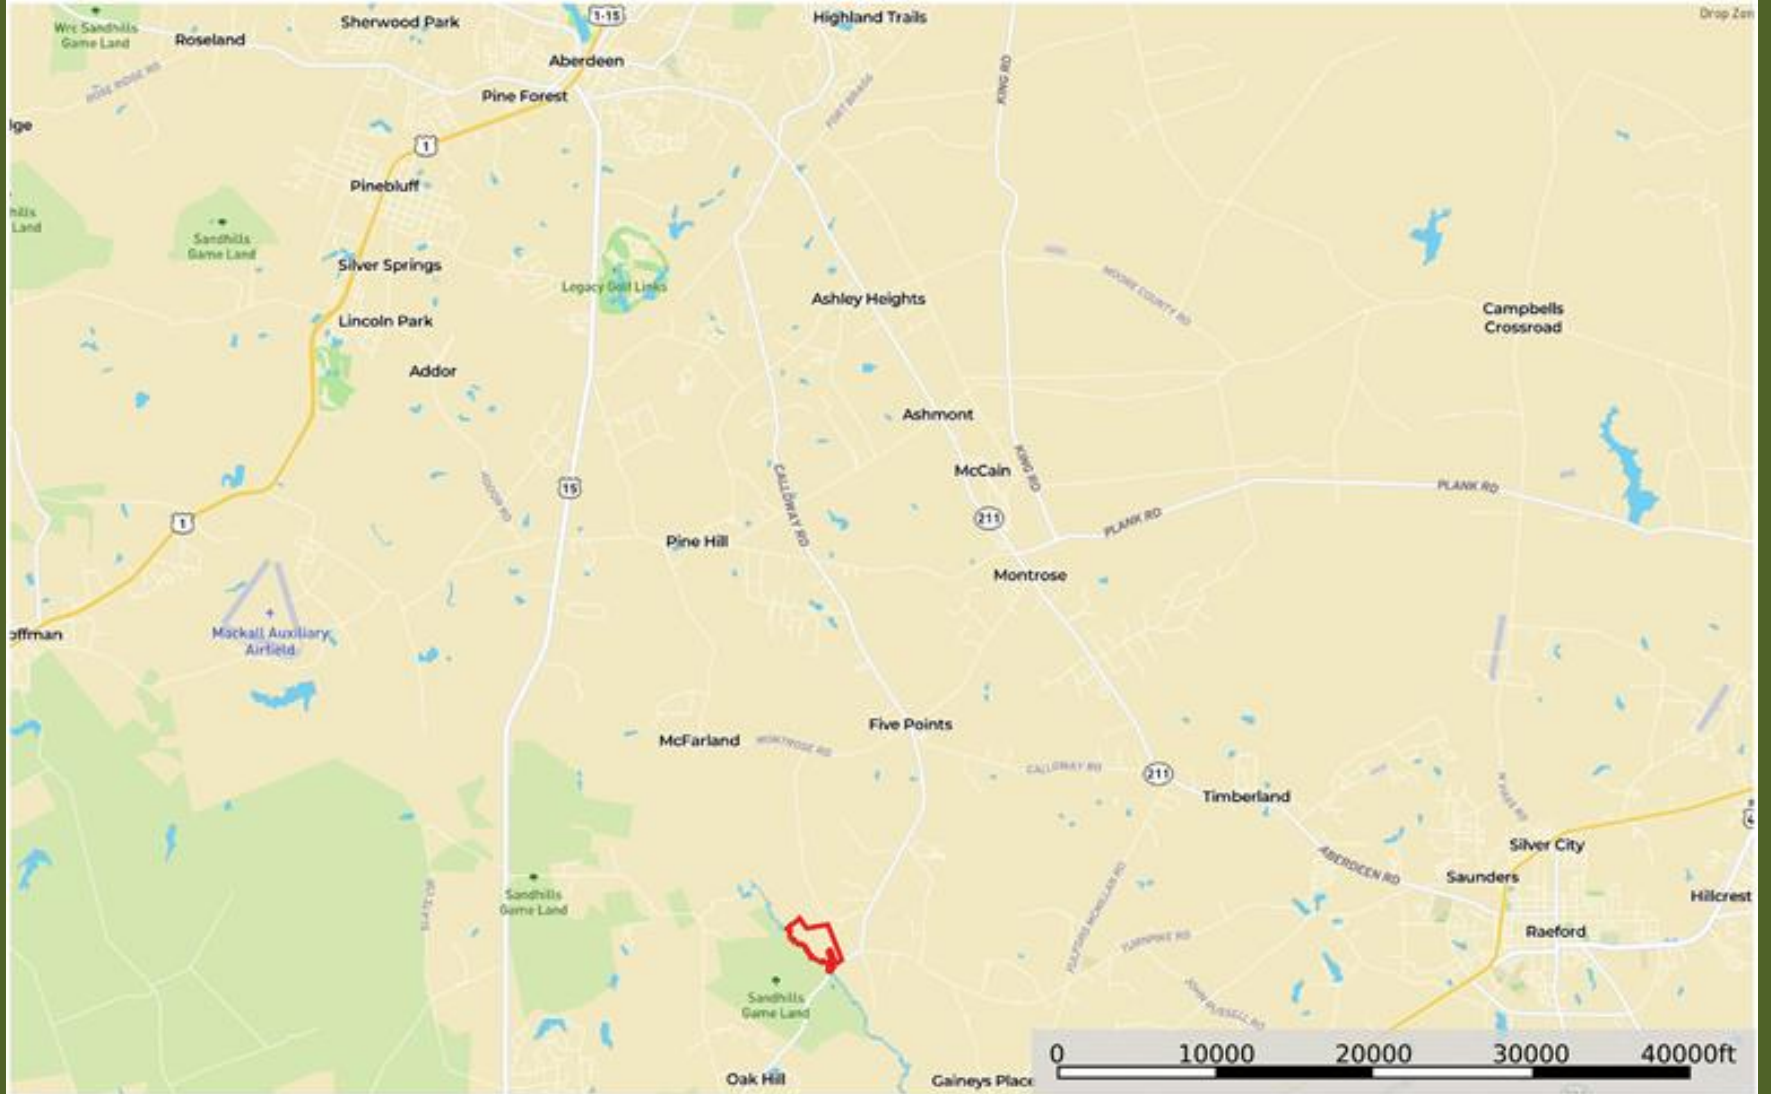

Turnpike Road Tract Location Map

Hoke County, North Carolina, 120 AC +/-

Drop Zone

Boundary

Marty Lanier

P: (910) 617-4326

www.rockcreeklandcompany.com

604 George II Highway Winnabow NC 28479