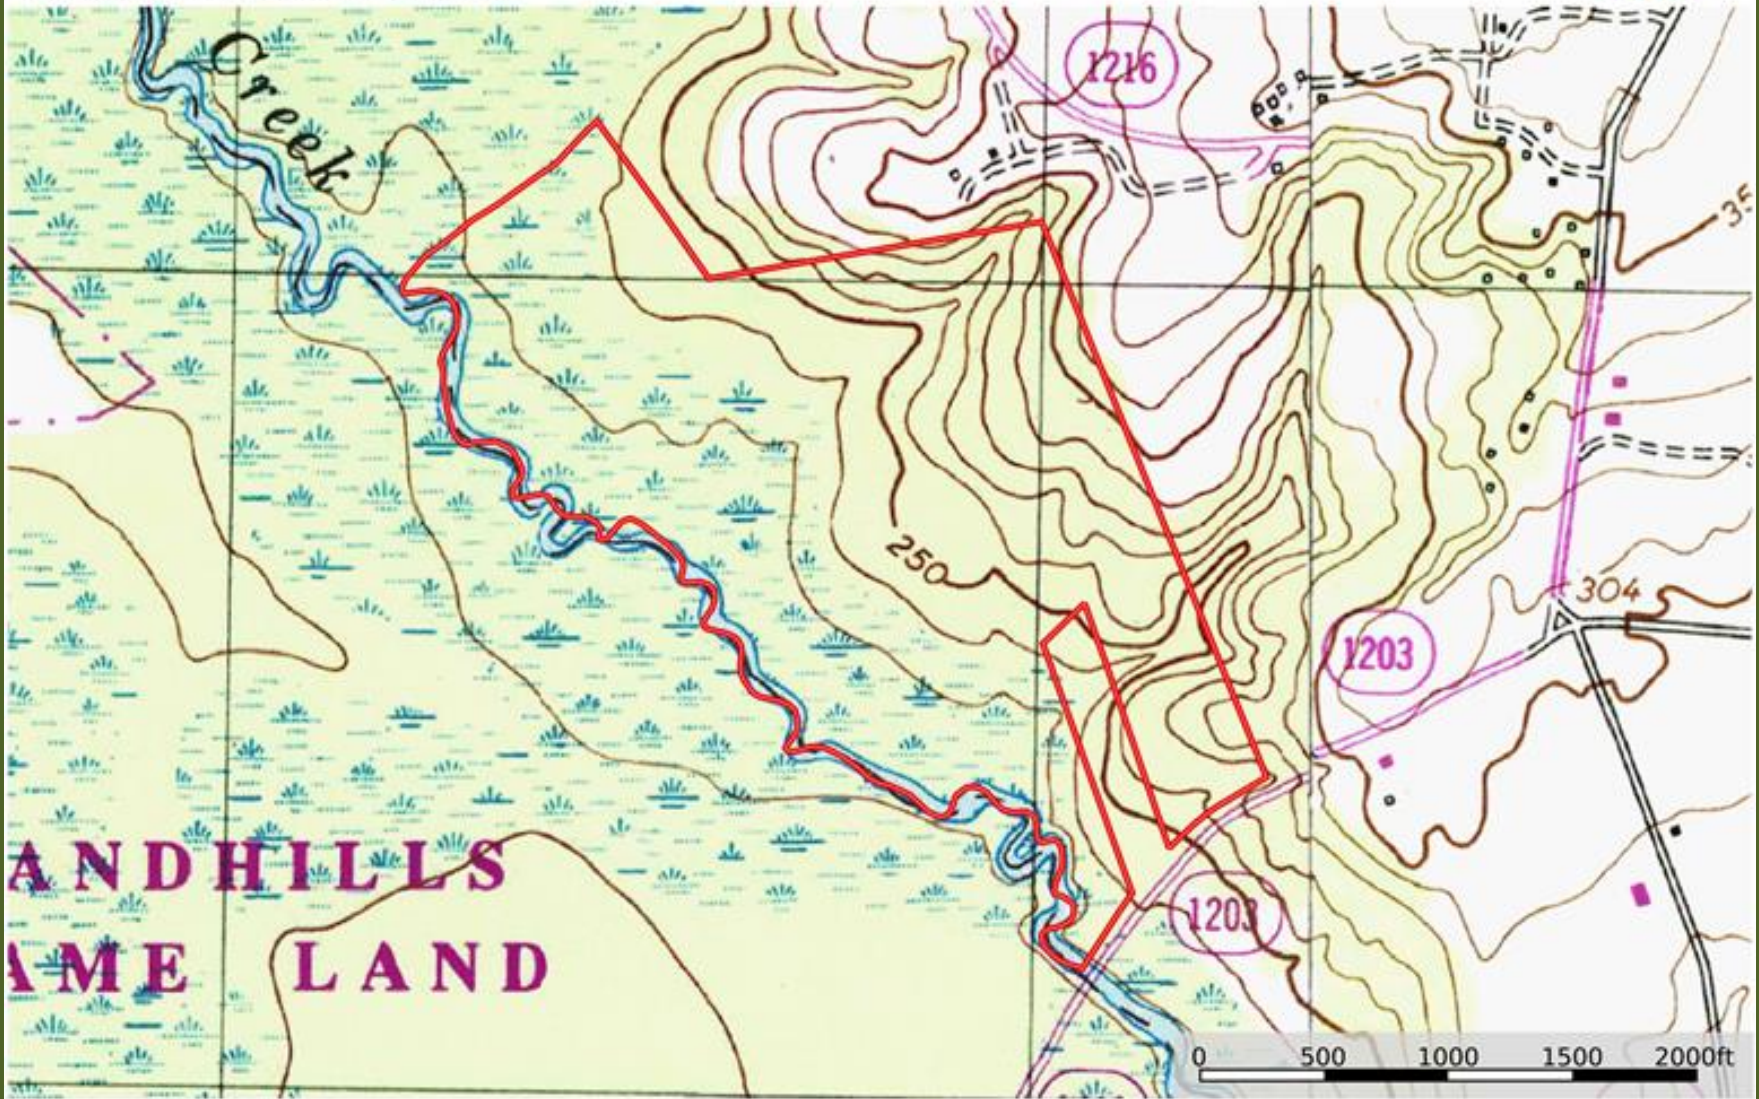

Turnpike Road Tract Topographical Map

Hoke County, North Carolina, 120 AC +/-

Boundary

Marty Lanier

P: (910) 617-4326

www.rockcreeklandcompany.com

604 George II Highway Winnabow NC 28479