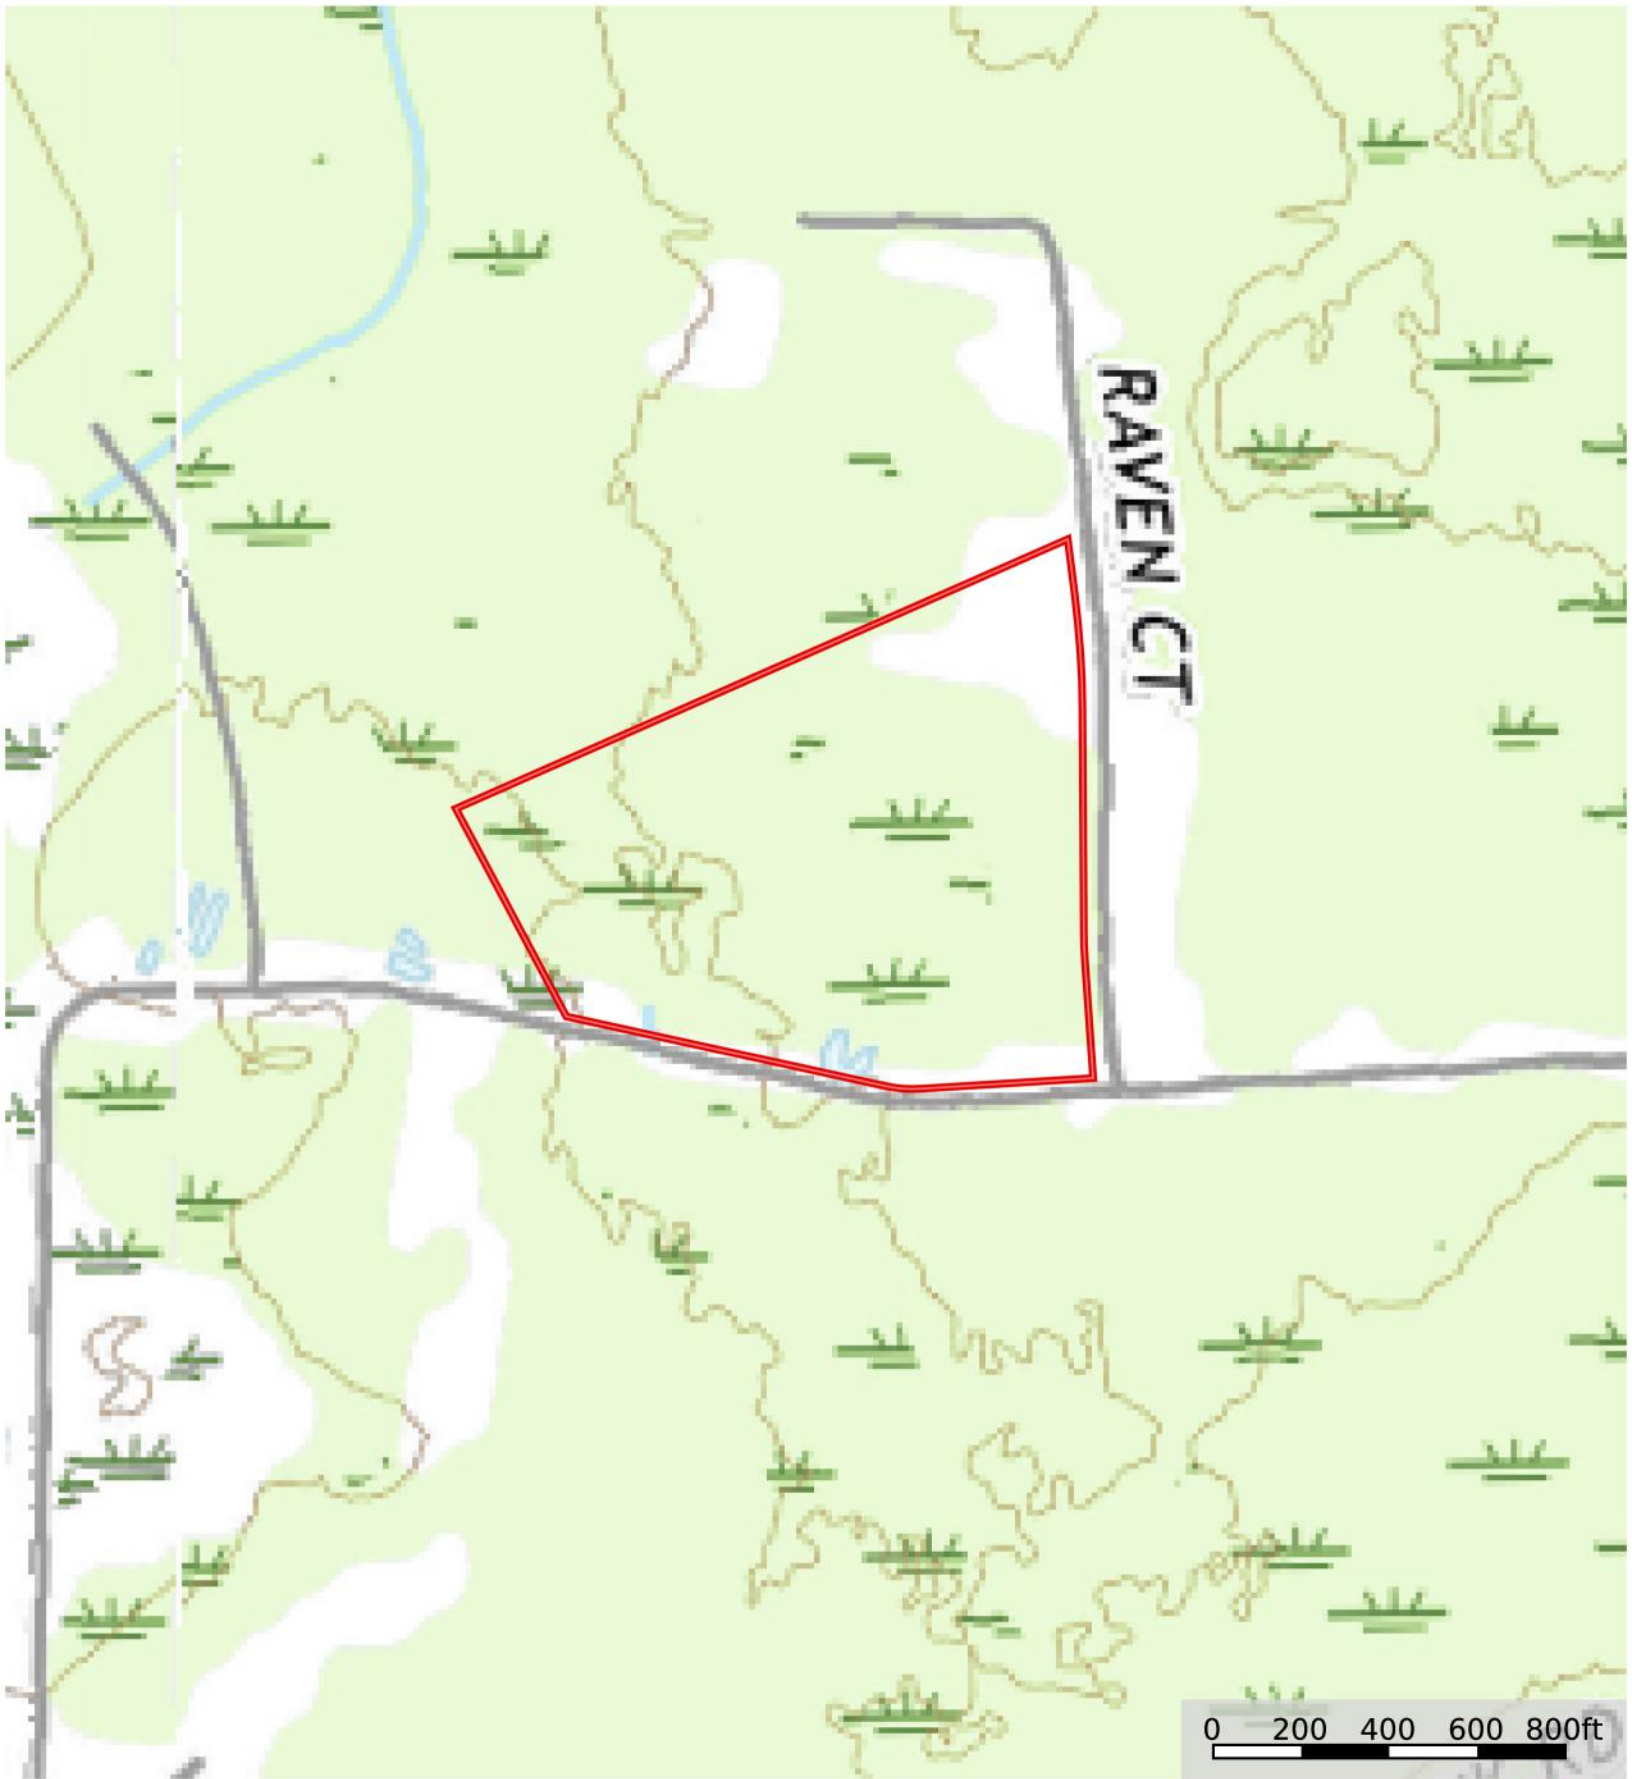

Raven Court - Topography
Ware County, Georgia, 26.99 AC +/-

 Boundary