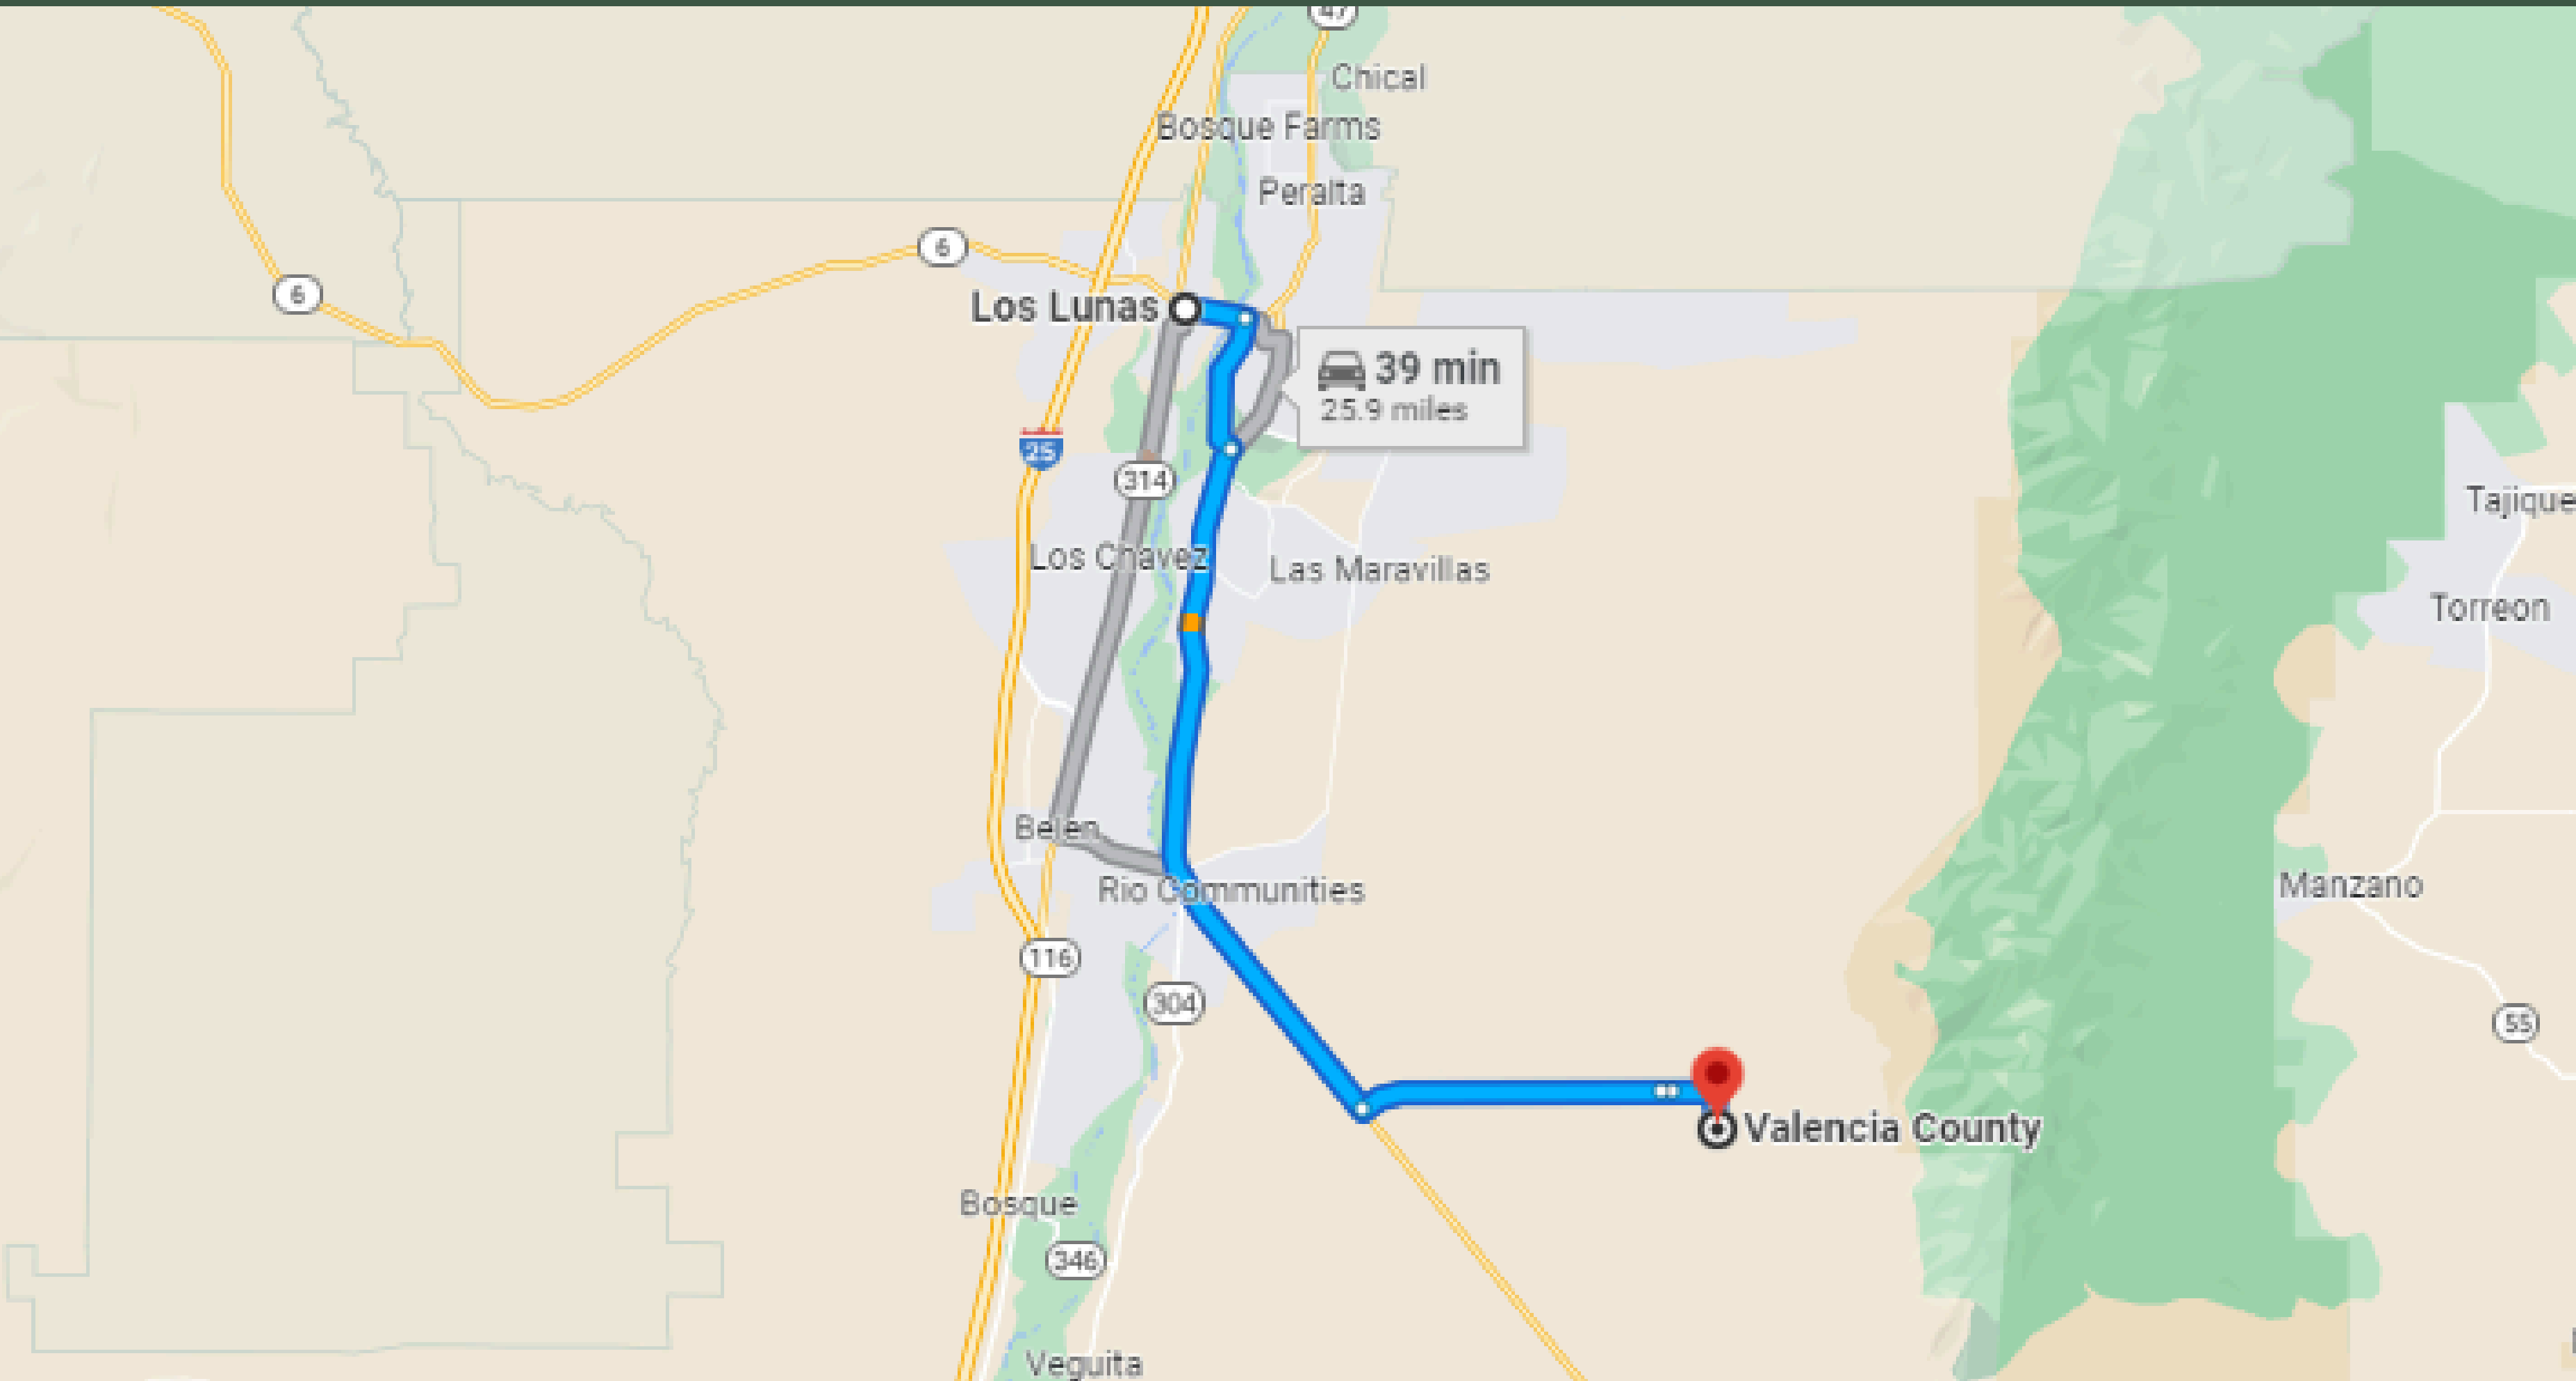

22- MIN DRIVE TO RIO COMMUNITIES TOWN

39-MINUTE DRIVE TO LOS LUNAS TOWN

56-MIN'S DRIVE TO ALBUQUERQUE