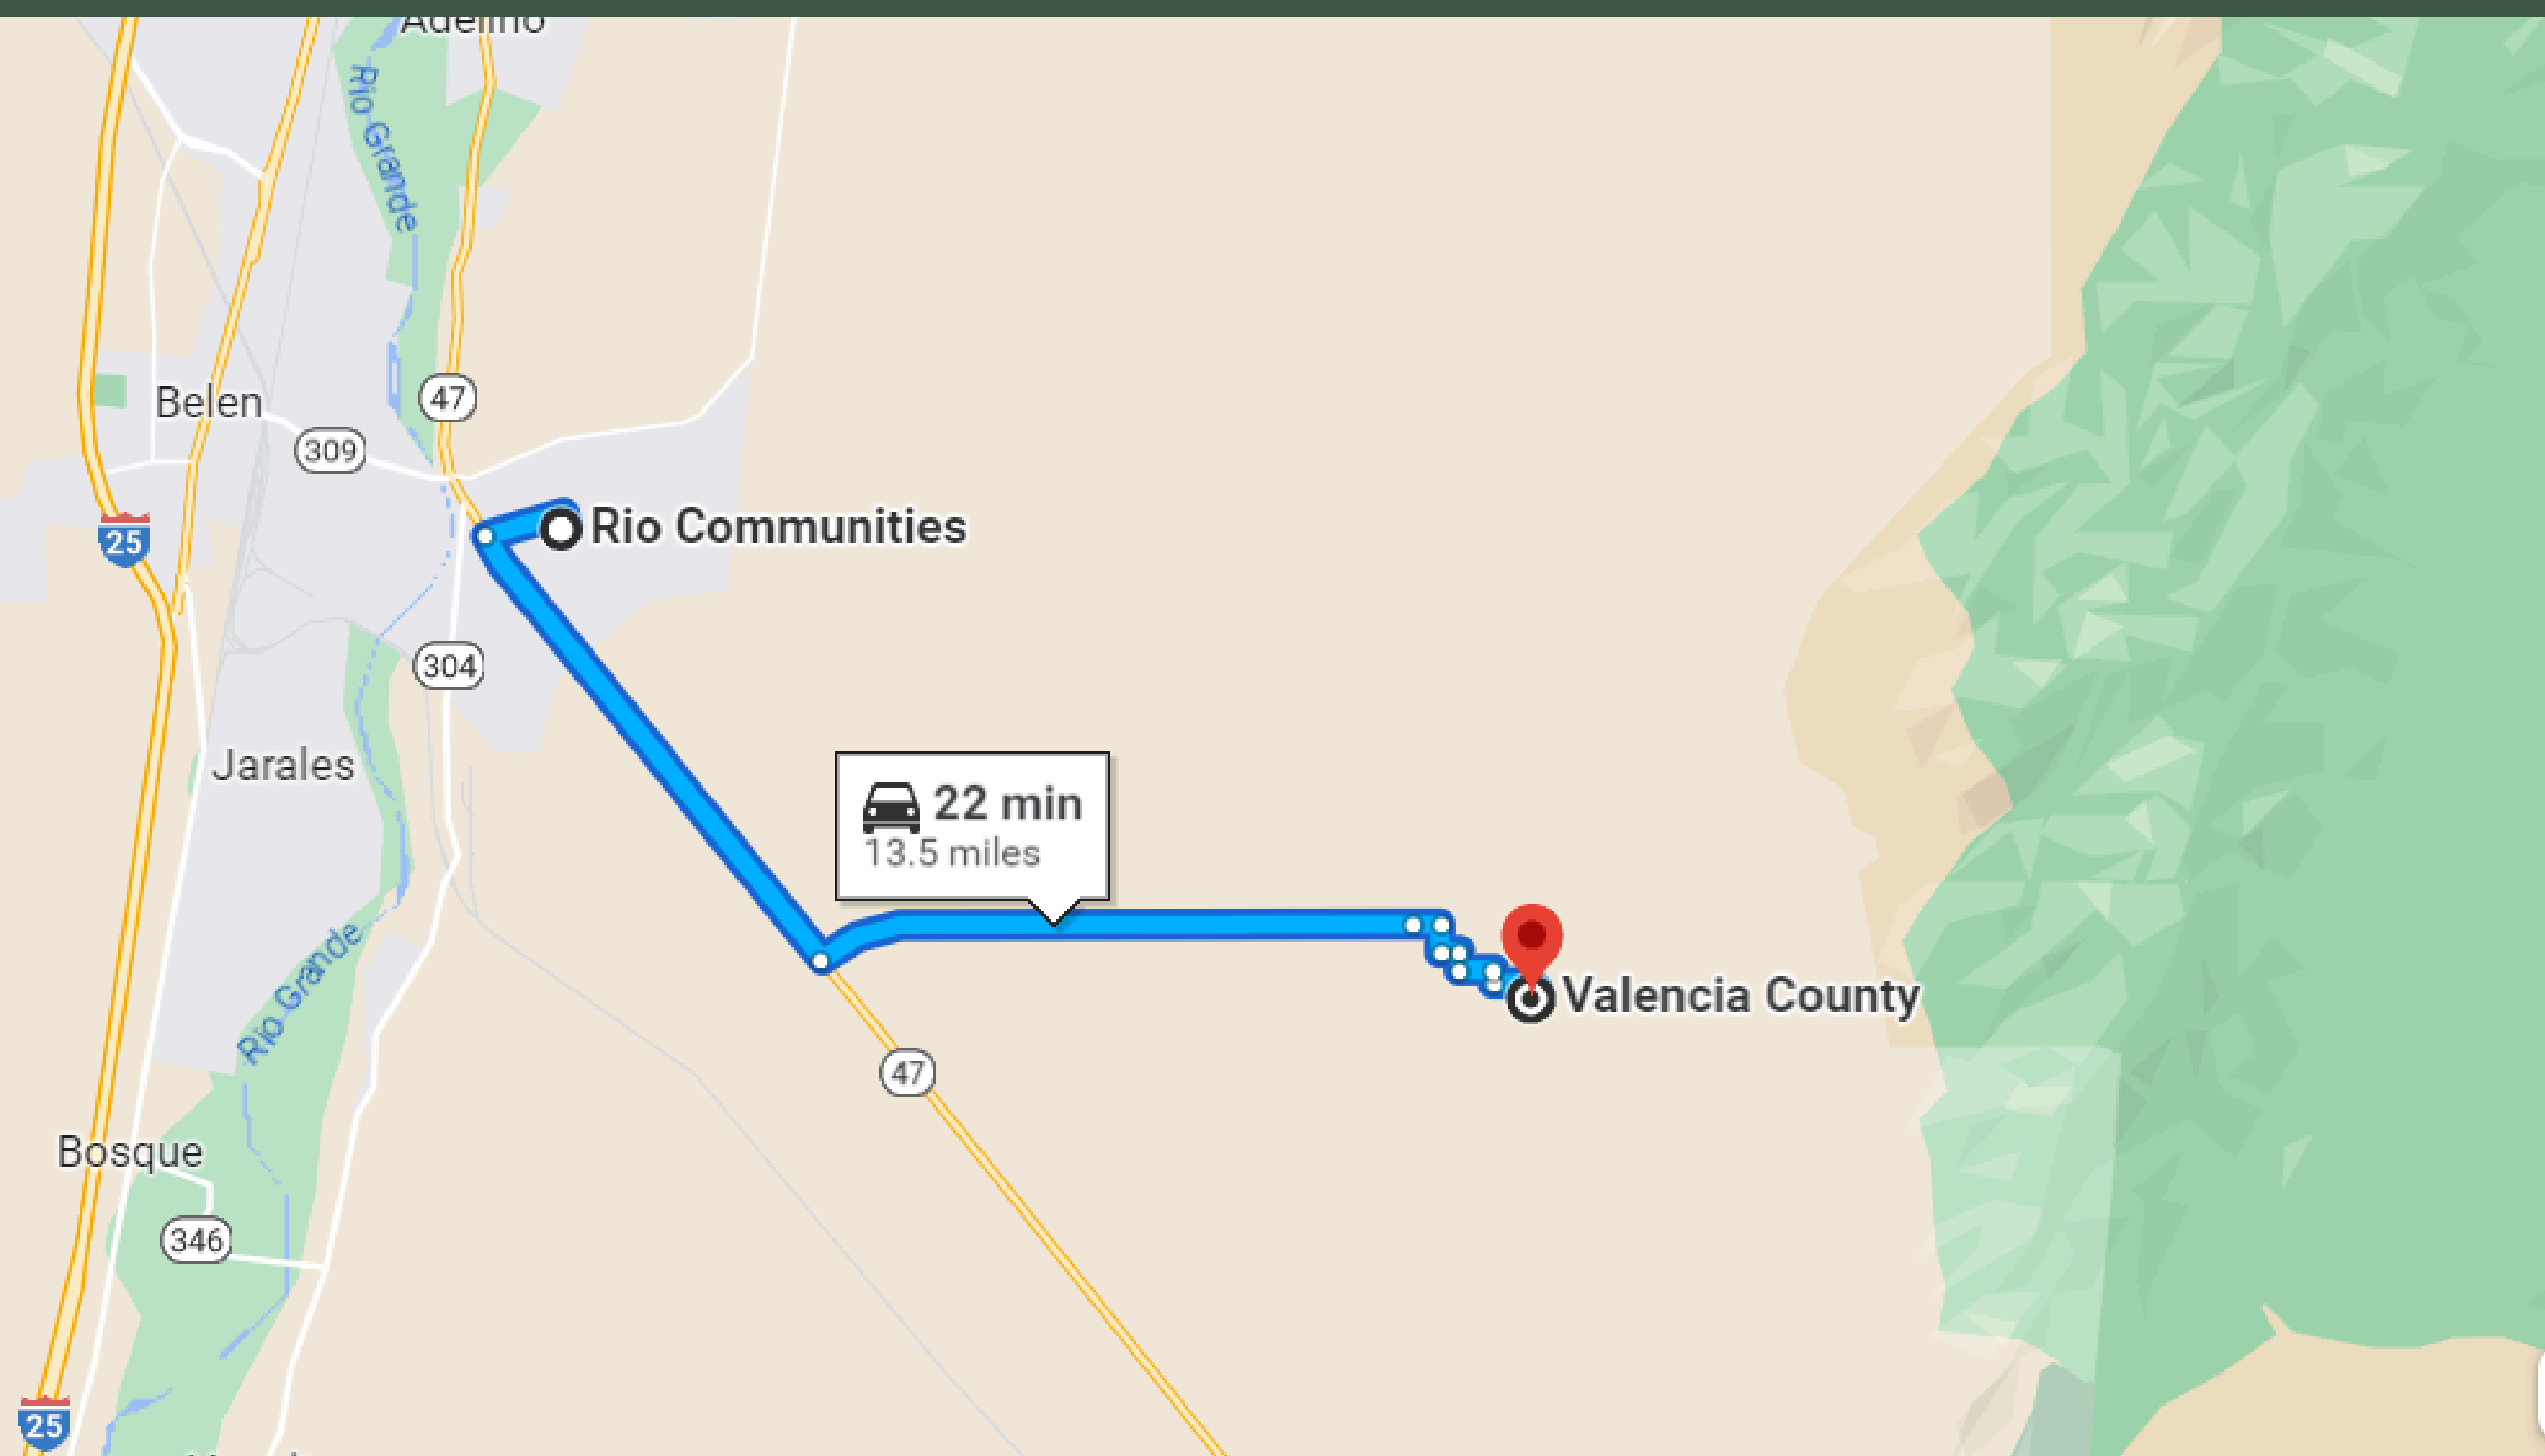

22- MIN DRIVE TO RIO COMMUNITIES TOWN

39-MINUTE DRIVE TO LOS LUNAS TOWN

56-MIN'S DRIVE TO ALBUQUERQUE