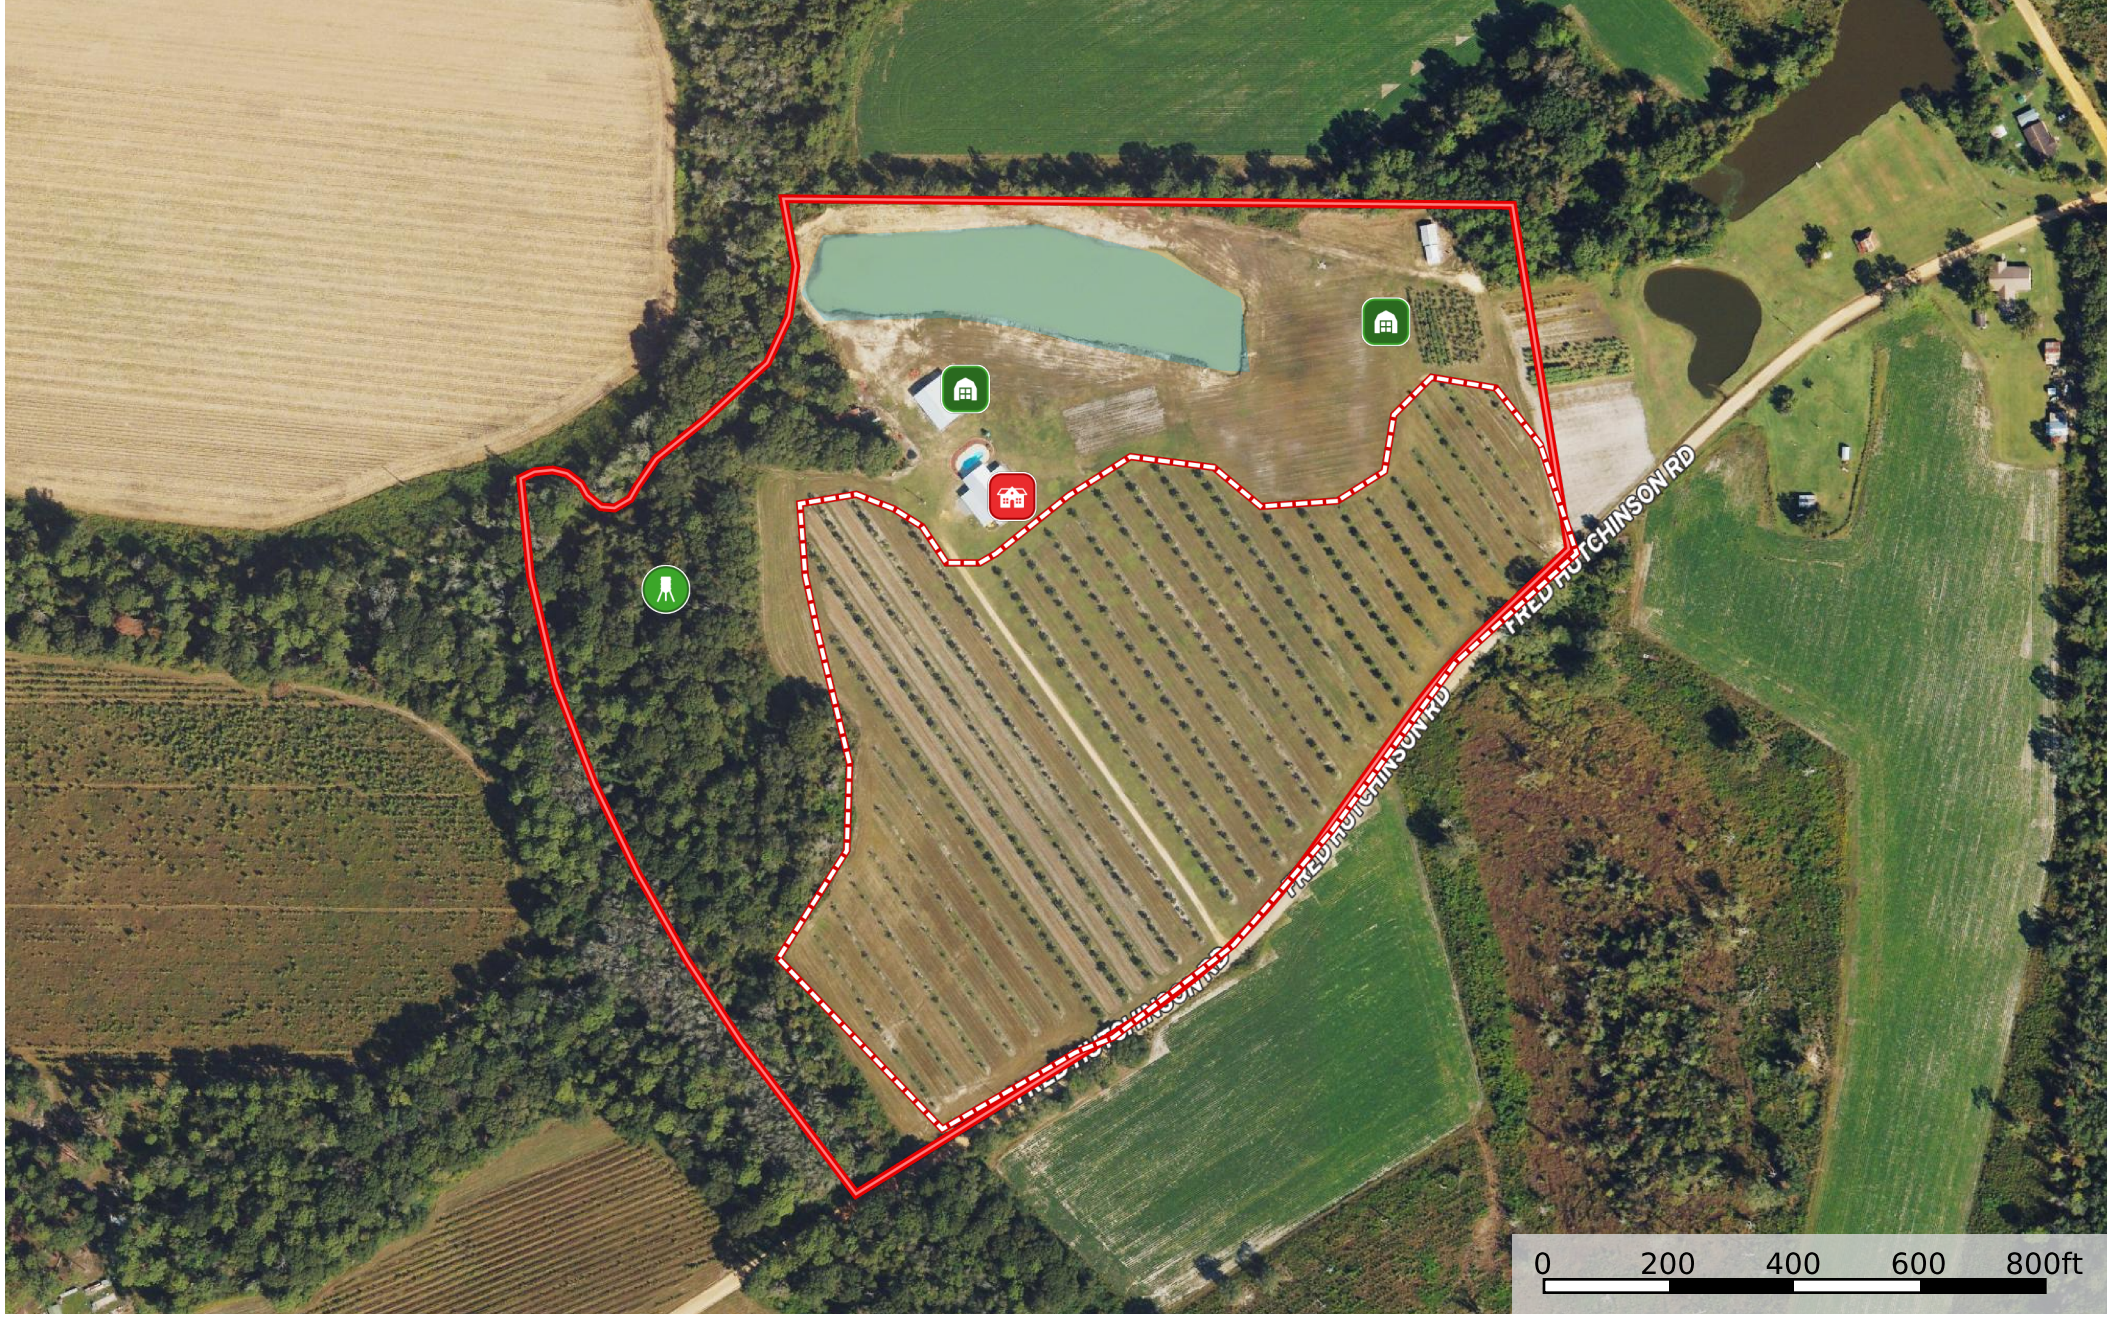

60 Fred Hutchinson Rd, Jeff Davis County, GA 40 acres

Jeff Davis County, Georgia, AC +/-

- cane syrup shed
- Metal Building 3600 sqft
- Main House
- Feeder
- Pond / Tank
- Boundary
- Boundary