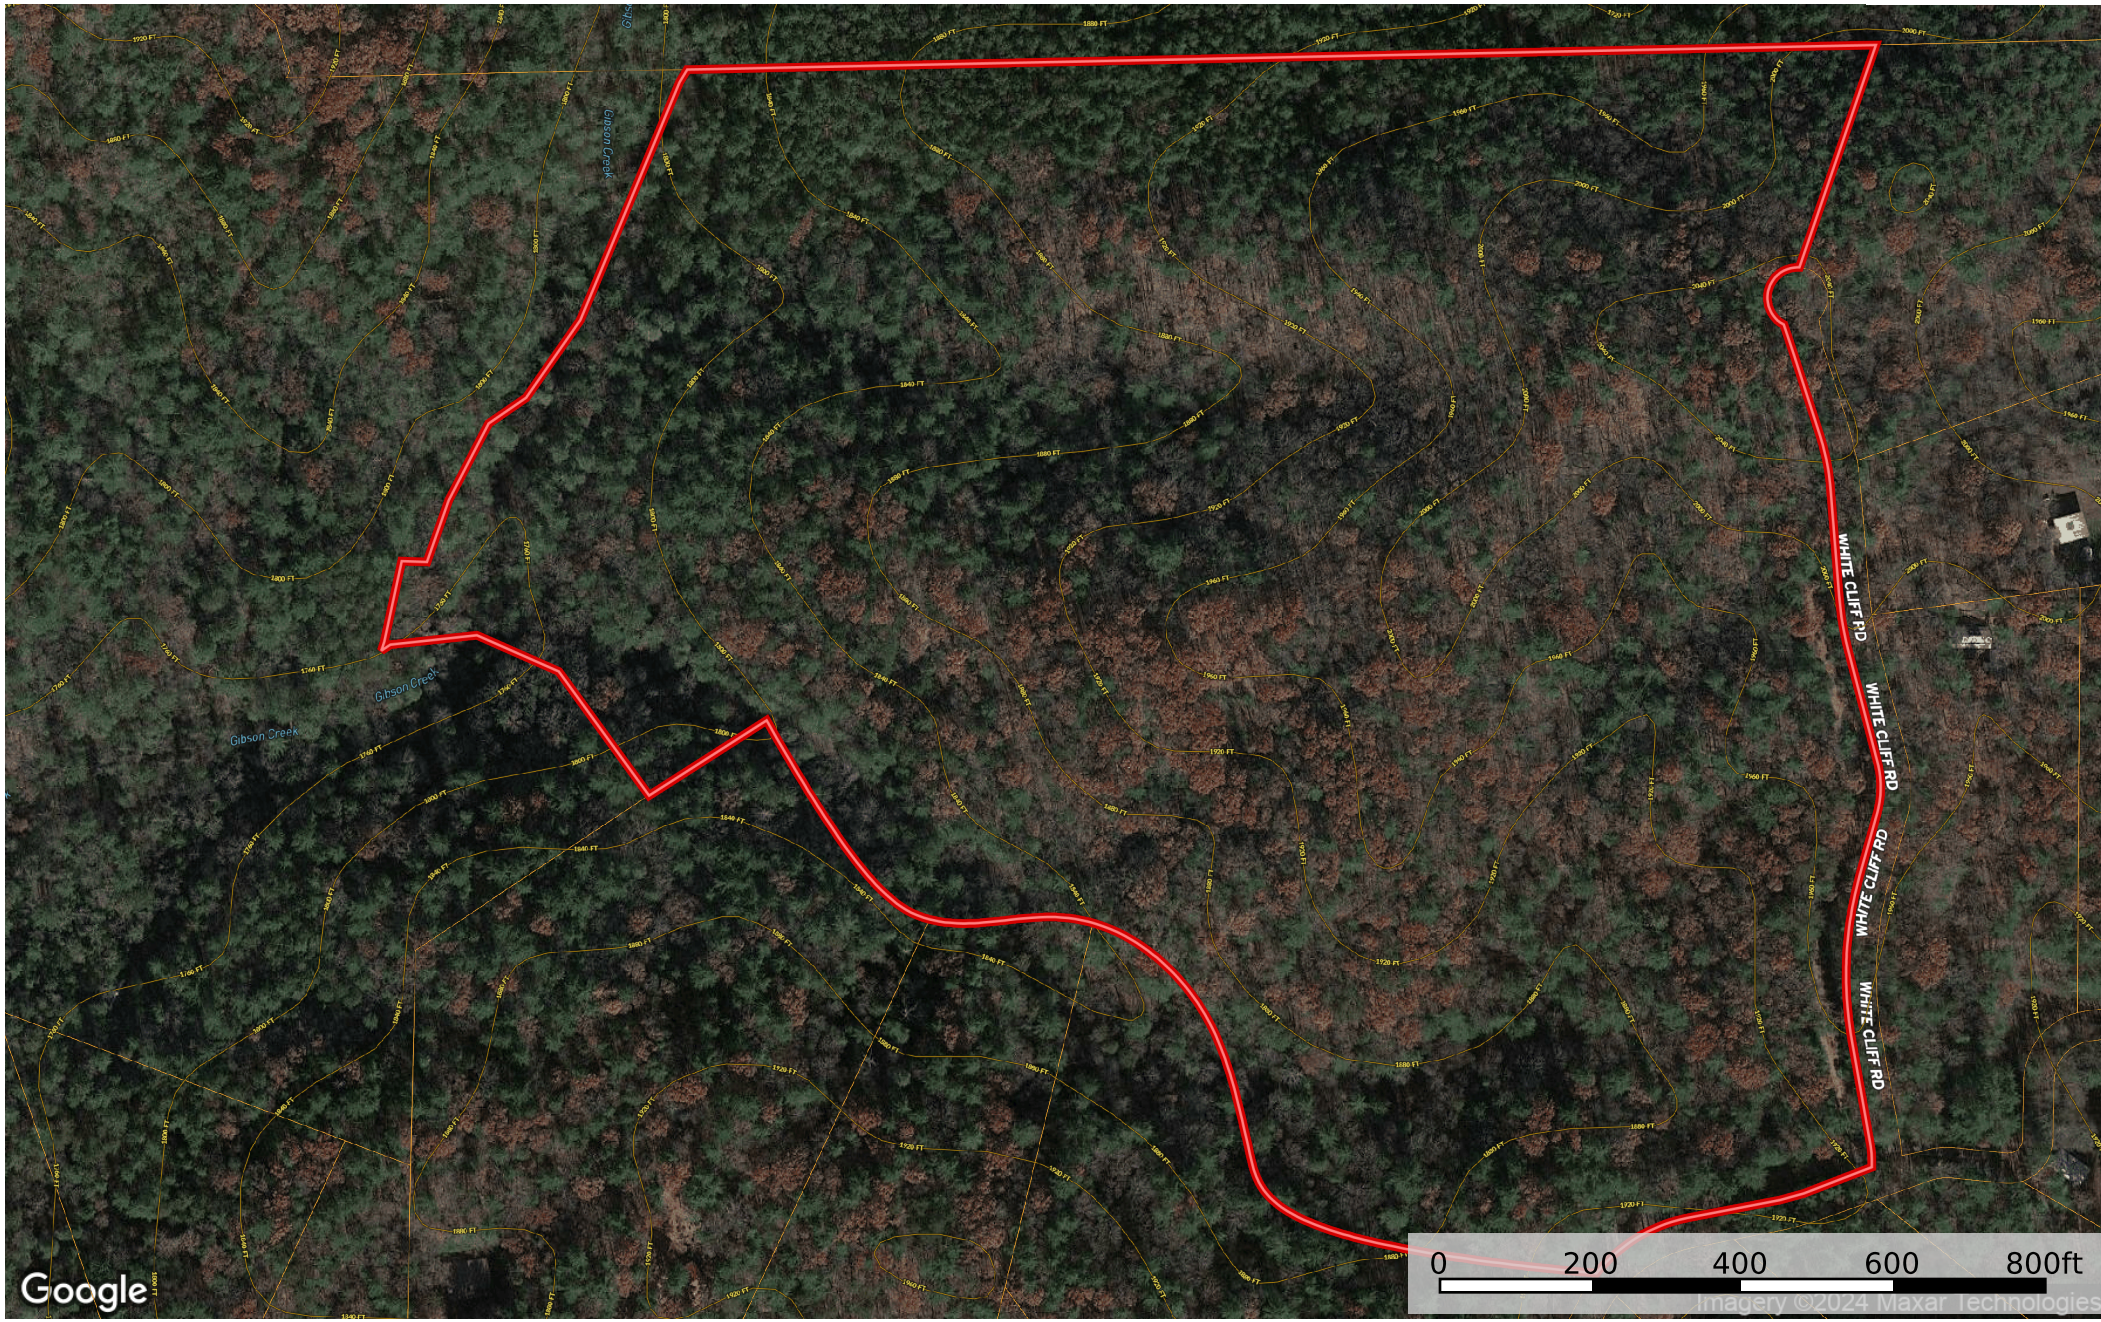

# Whitecliff Dr, Ellijay Property Lines=Approximate

Gilmer County, Georgia, 67.48 AC +/-

George F. Willis,  
*Realty*

 Boundary

Raborn Taylor III  
P: 7703820058  
www.gfwillis.com

 The information contained herein was obtained from sources deemed to be reliable. Land id™ Services makes no warranties or guarantees as to the completeness or accuracy thereof.