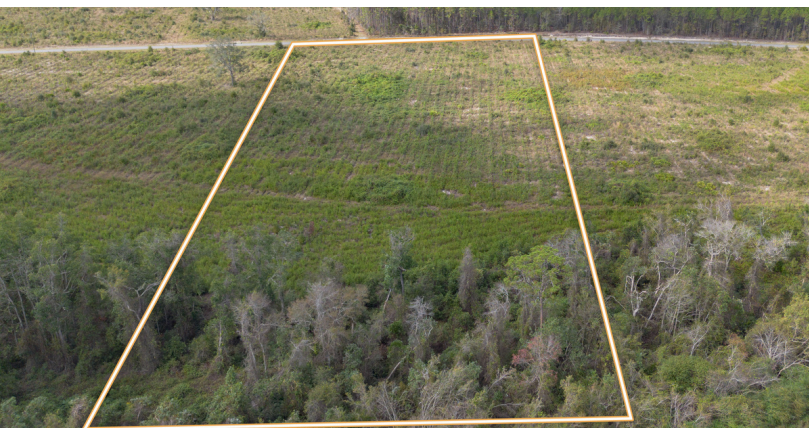

6.05 ACRES

Tract #5 - 6.050 Acres - Saddleclub Rd

 Brantley County, GA

 6.050 +/- Acres

 \$39,325.00

This 6.050-acre tract on Saddle Club Road is perfect for building your dream home or placing a mobile home. With paved road frontage and easy access to power along the road, this property is well-prepared for development. The land features good soils, making it suitable for various uses, including residential, agricultural, or recreational purposes.