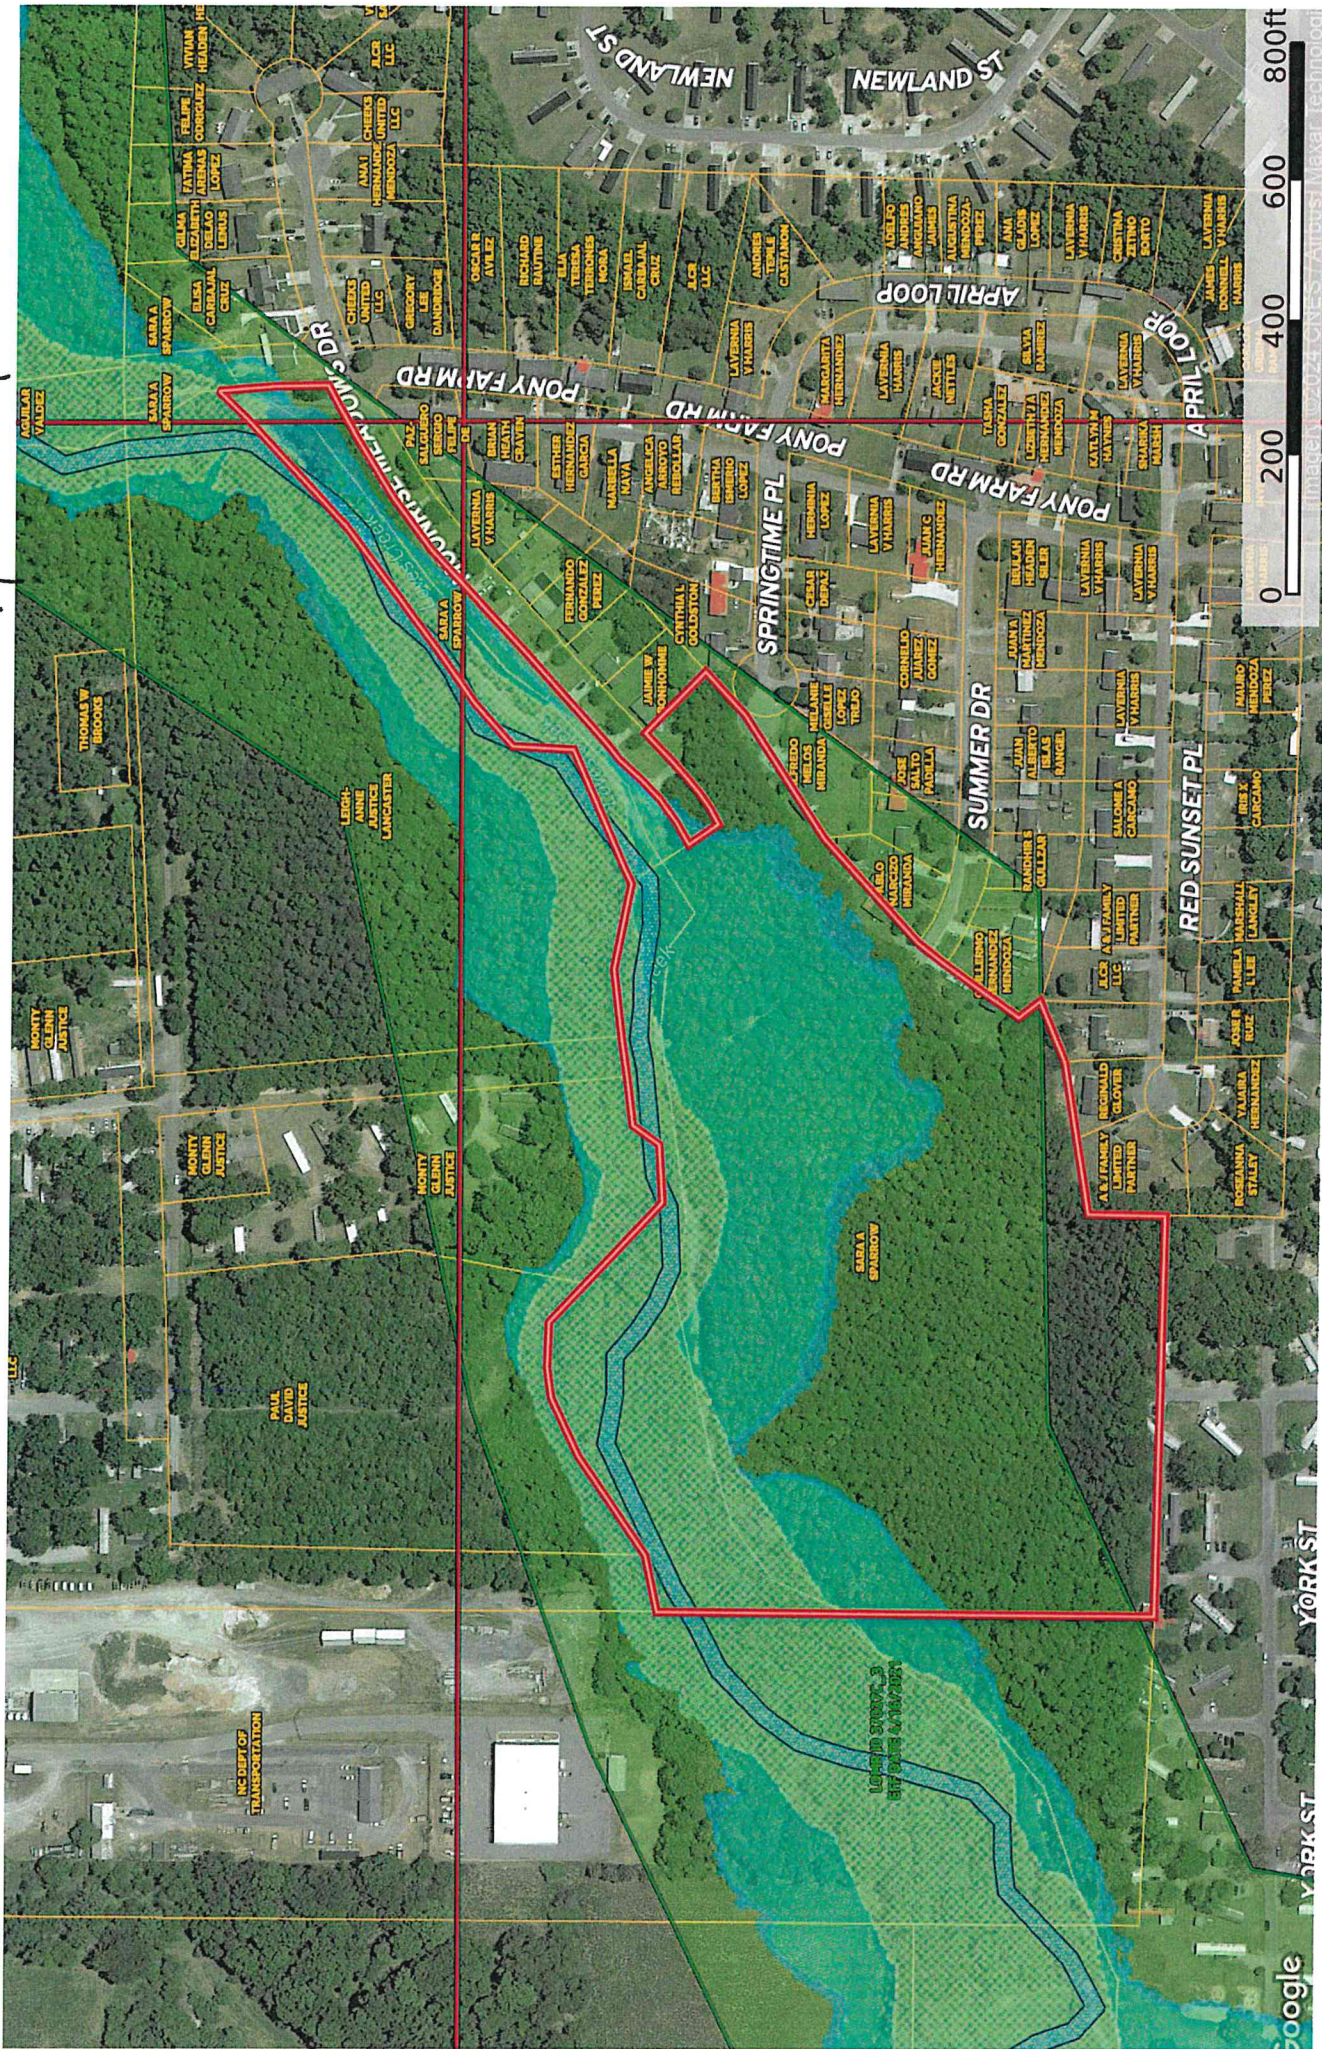

Hydro Map

North Carolina, AC +/-

- Boundary
- 100 Year Floodplain
- 500 Year Floodplain
- Floodway
- Special
- Unmapped/ Not Included
- Wetlands
- Riparian