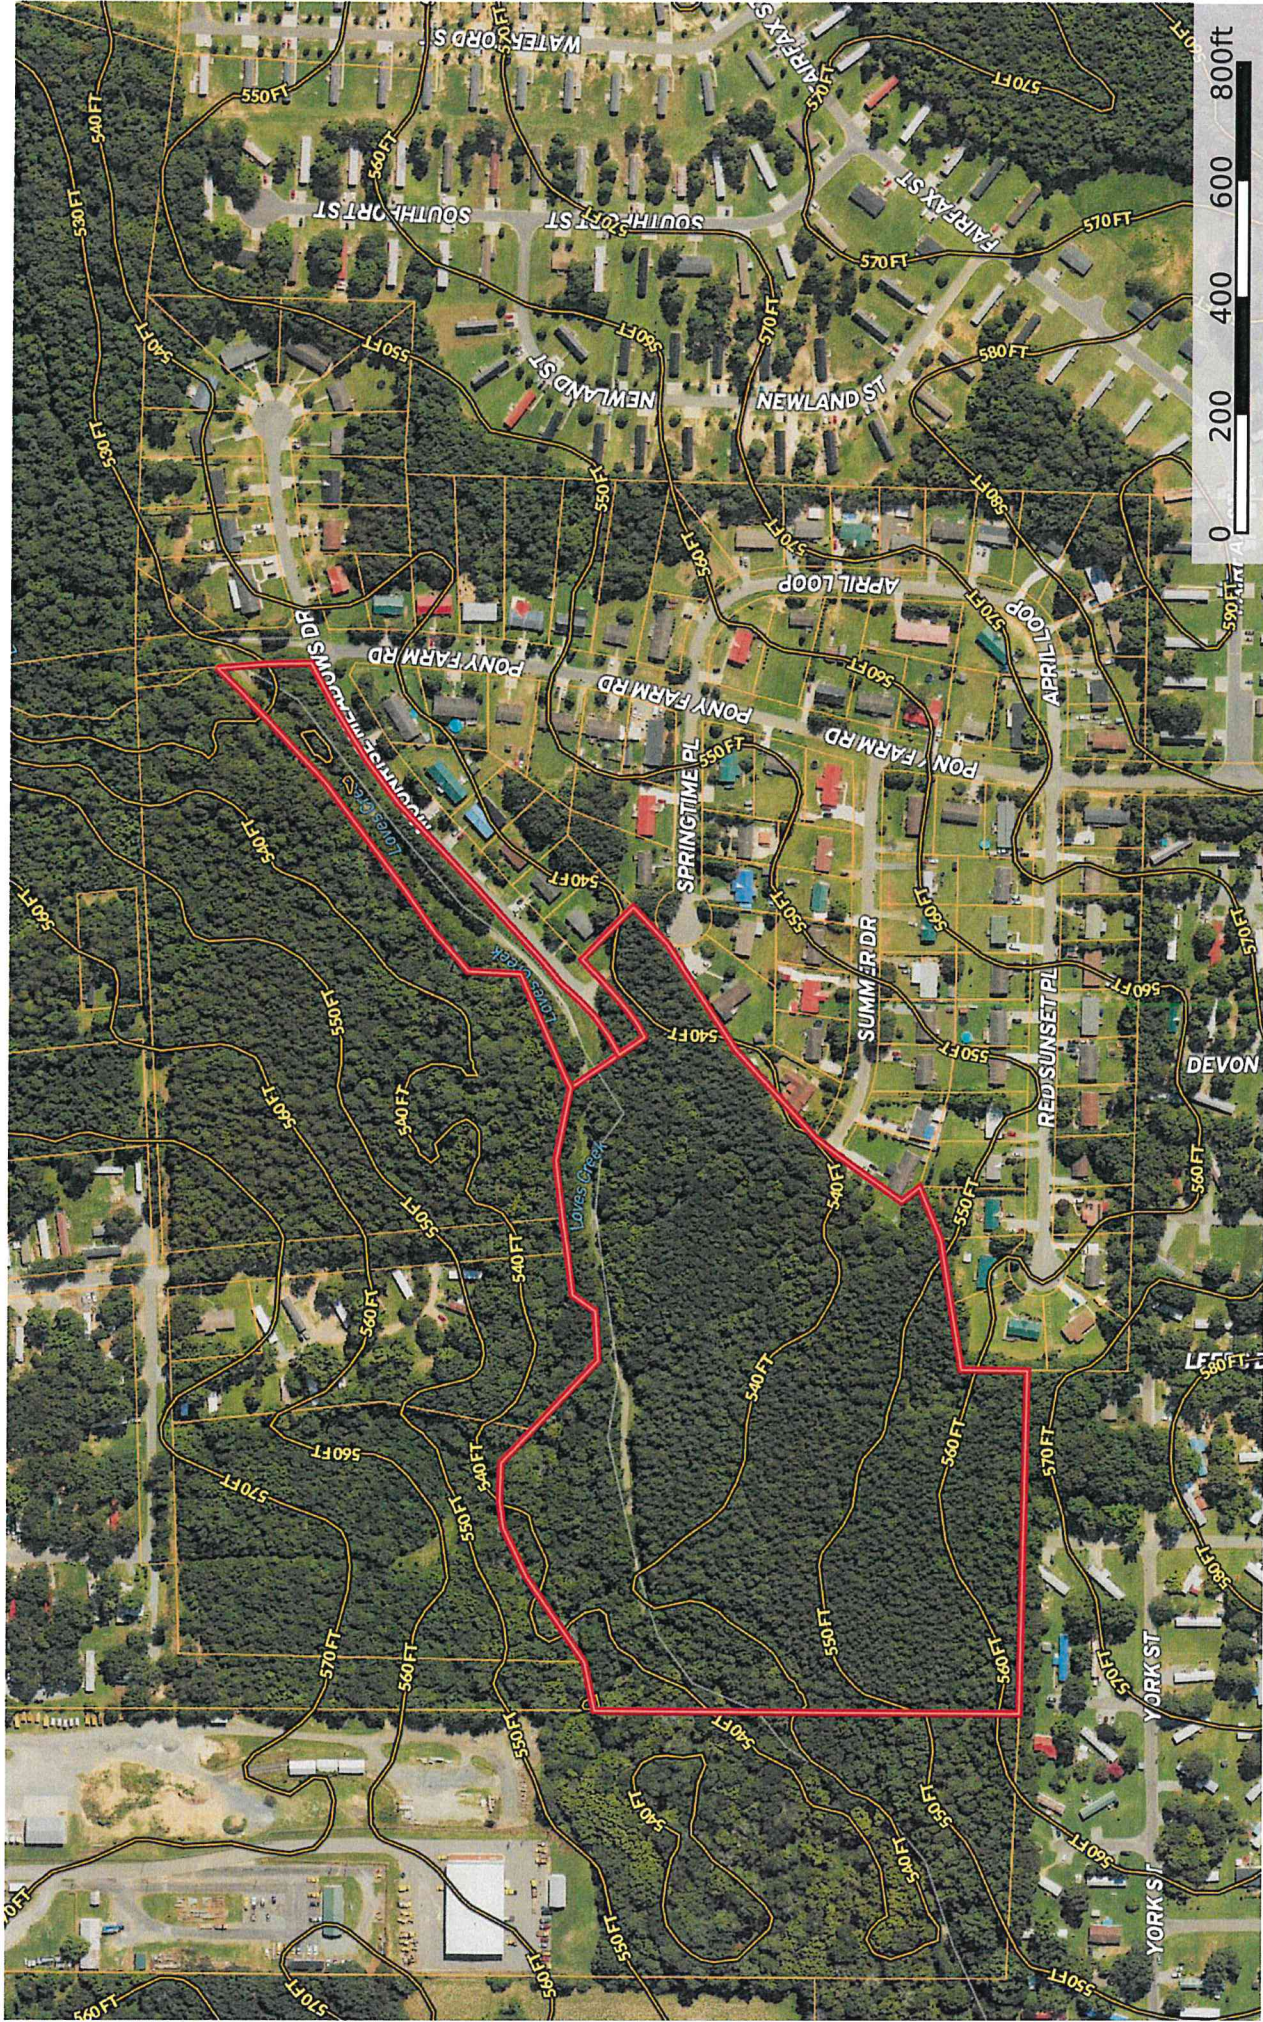

Moonrise Meadow Drive, Siler City, NC, 27344
North Carolina, AC +/-

Topo Map

Boundary

eric andrews