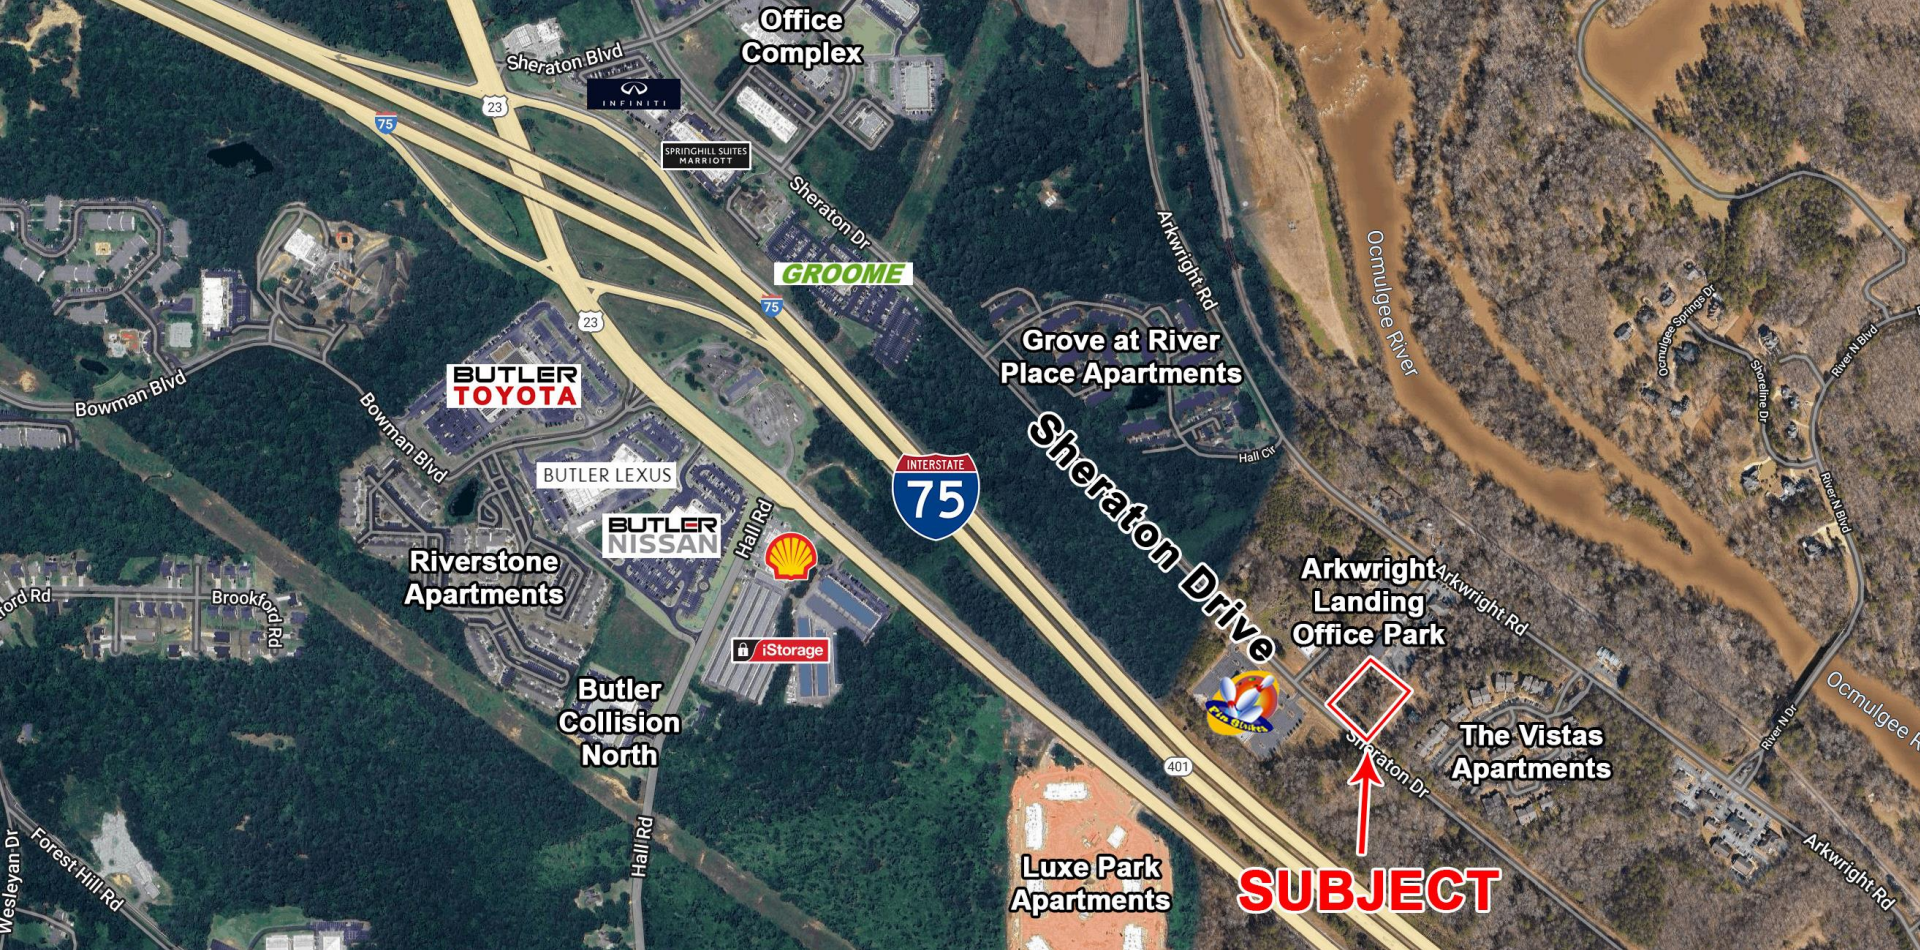

Summary

Area Info

Aerial

Site Map