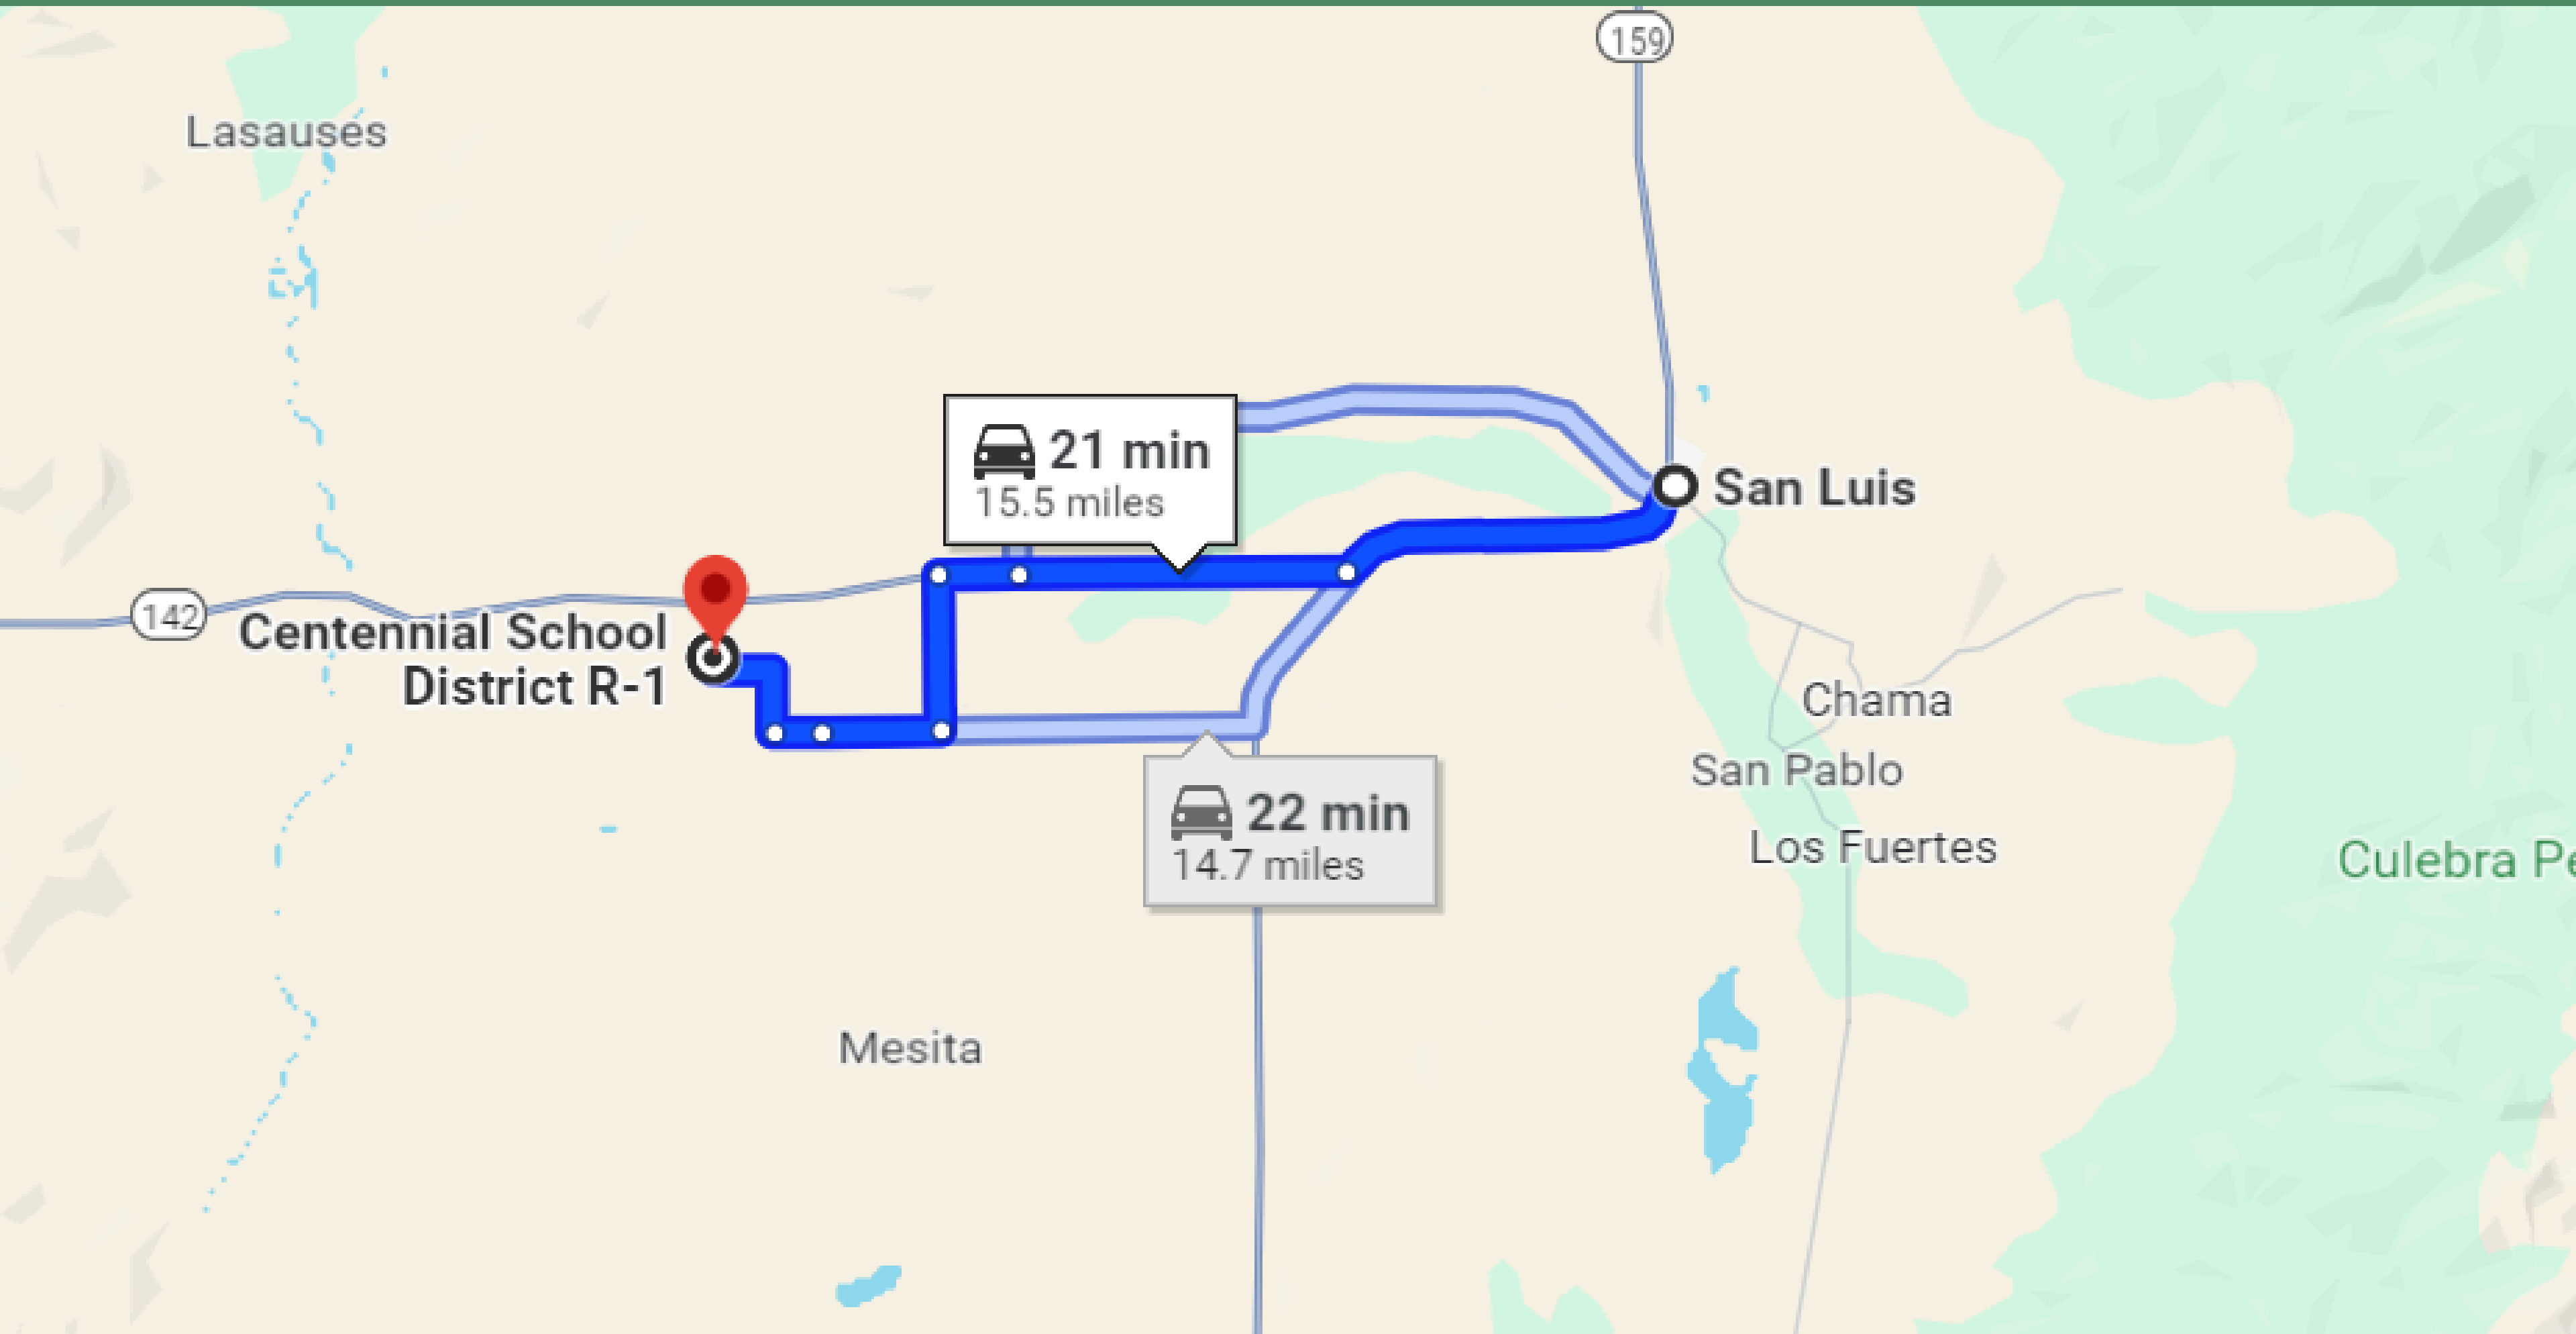

3 HRS & 59 MIN'S DRIVE TO DENVER

United States

Denver

COLORADO

Grand Junction

Colorado Springs

Pueblo

Durango

Centennial School District R-1

4 hr 41 min
260 miles

3 hr 59 min
238 miles

21-MINUTE DRIVE TO SAN LUIS TOWN

35-MINUTE DRIVE TO BLANCA TOWN