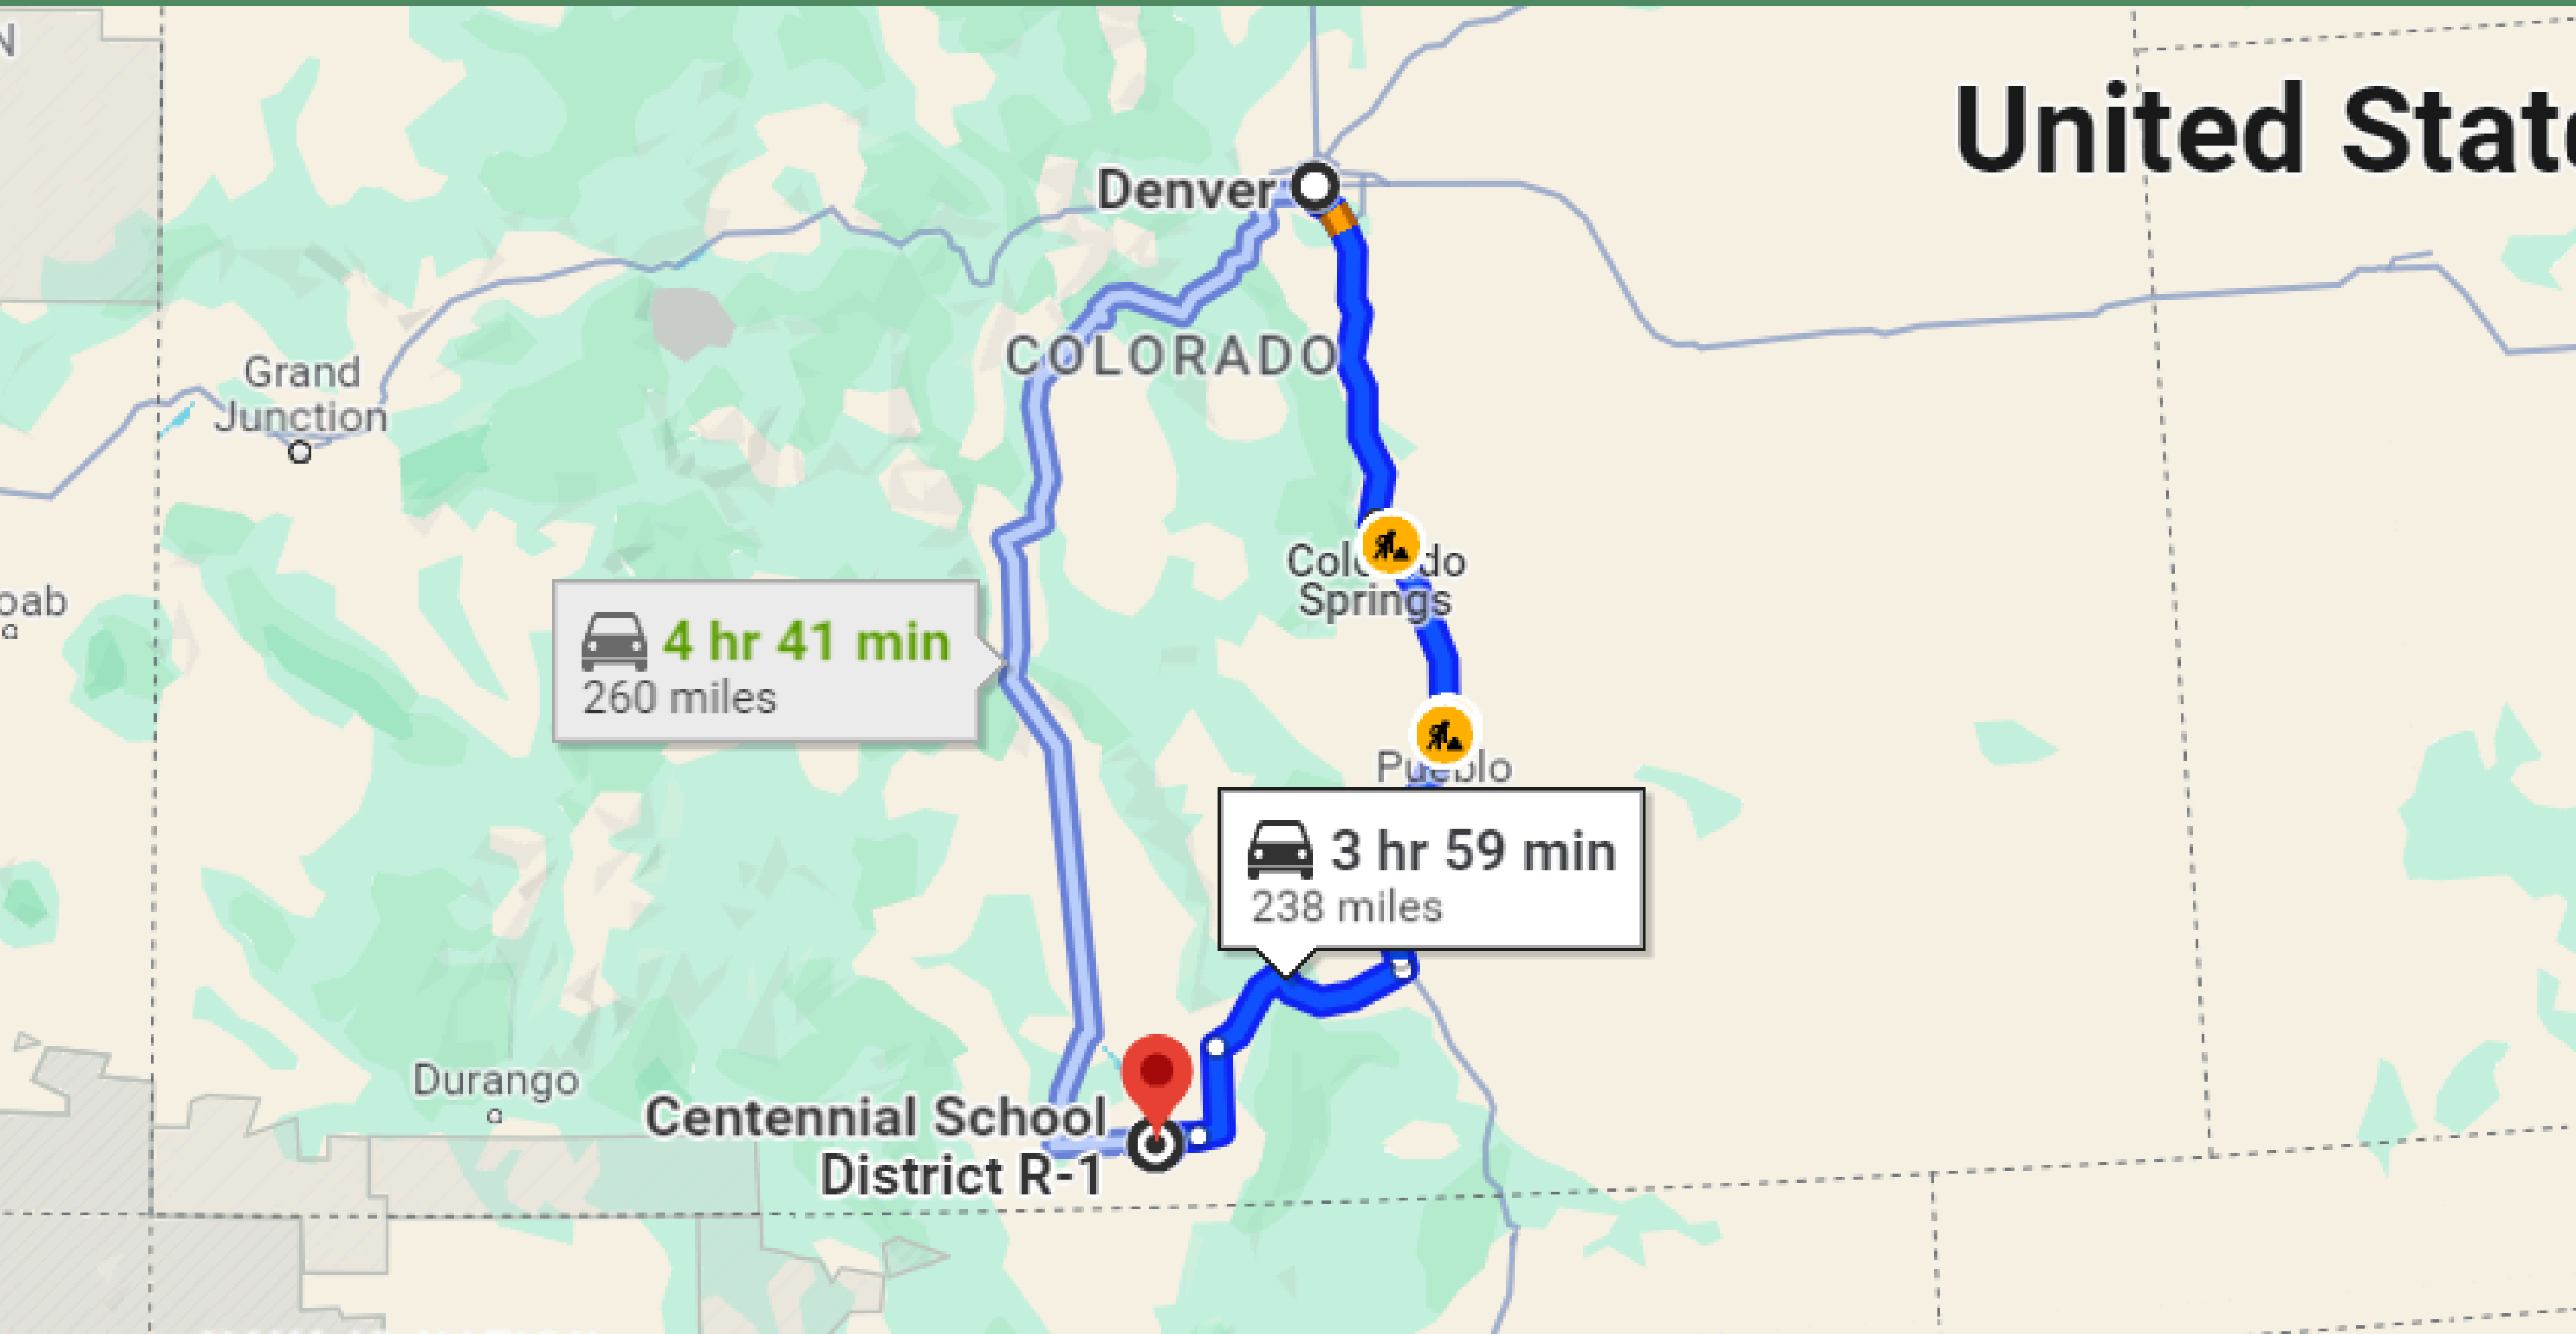

3 HRS & 59 MIN'S DRIVE TO DENVER

United States

Denver

COLORADO

Grand Junction

Colorado Springs

Pueblo

Durango

Centennial School District R-1

4 hr 41 min
260 miles

3 hr 59 min
238 miles

21-MINUTE DRIVE TO SAN LUIS TOWN

35-MINUTE DRIVE TO BLANCA TOWN