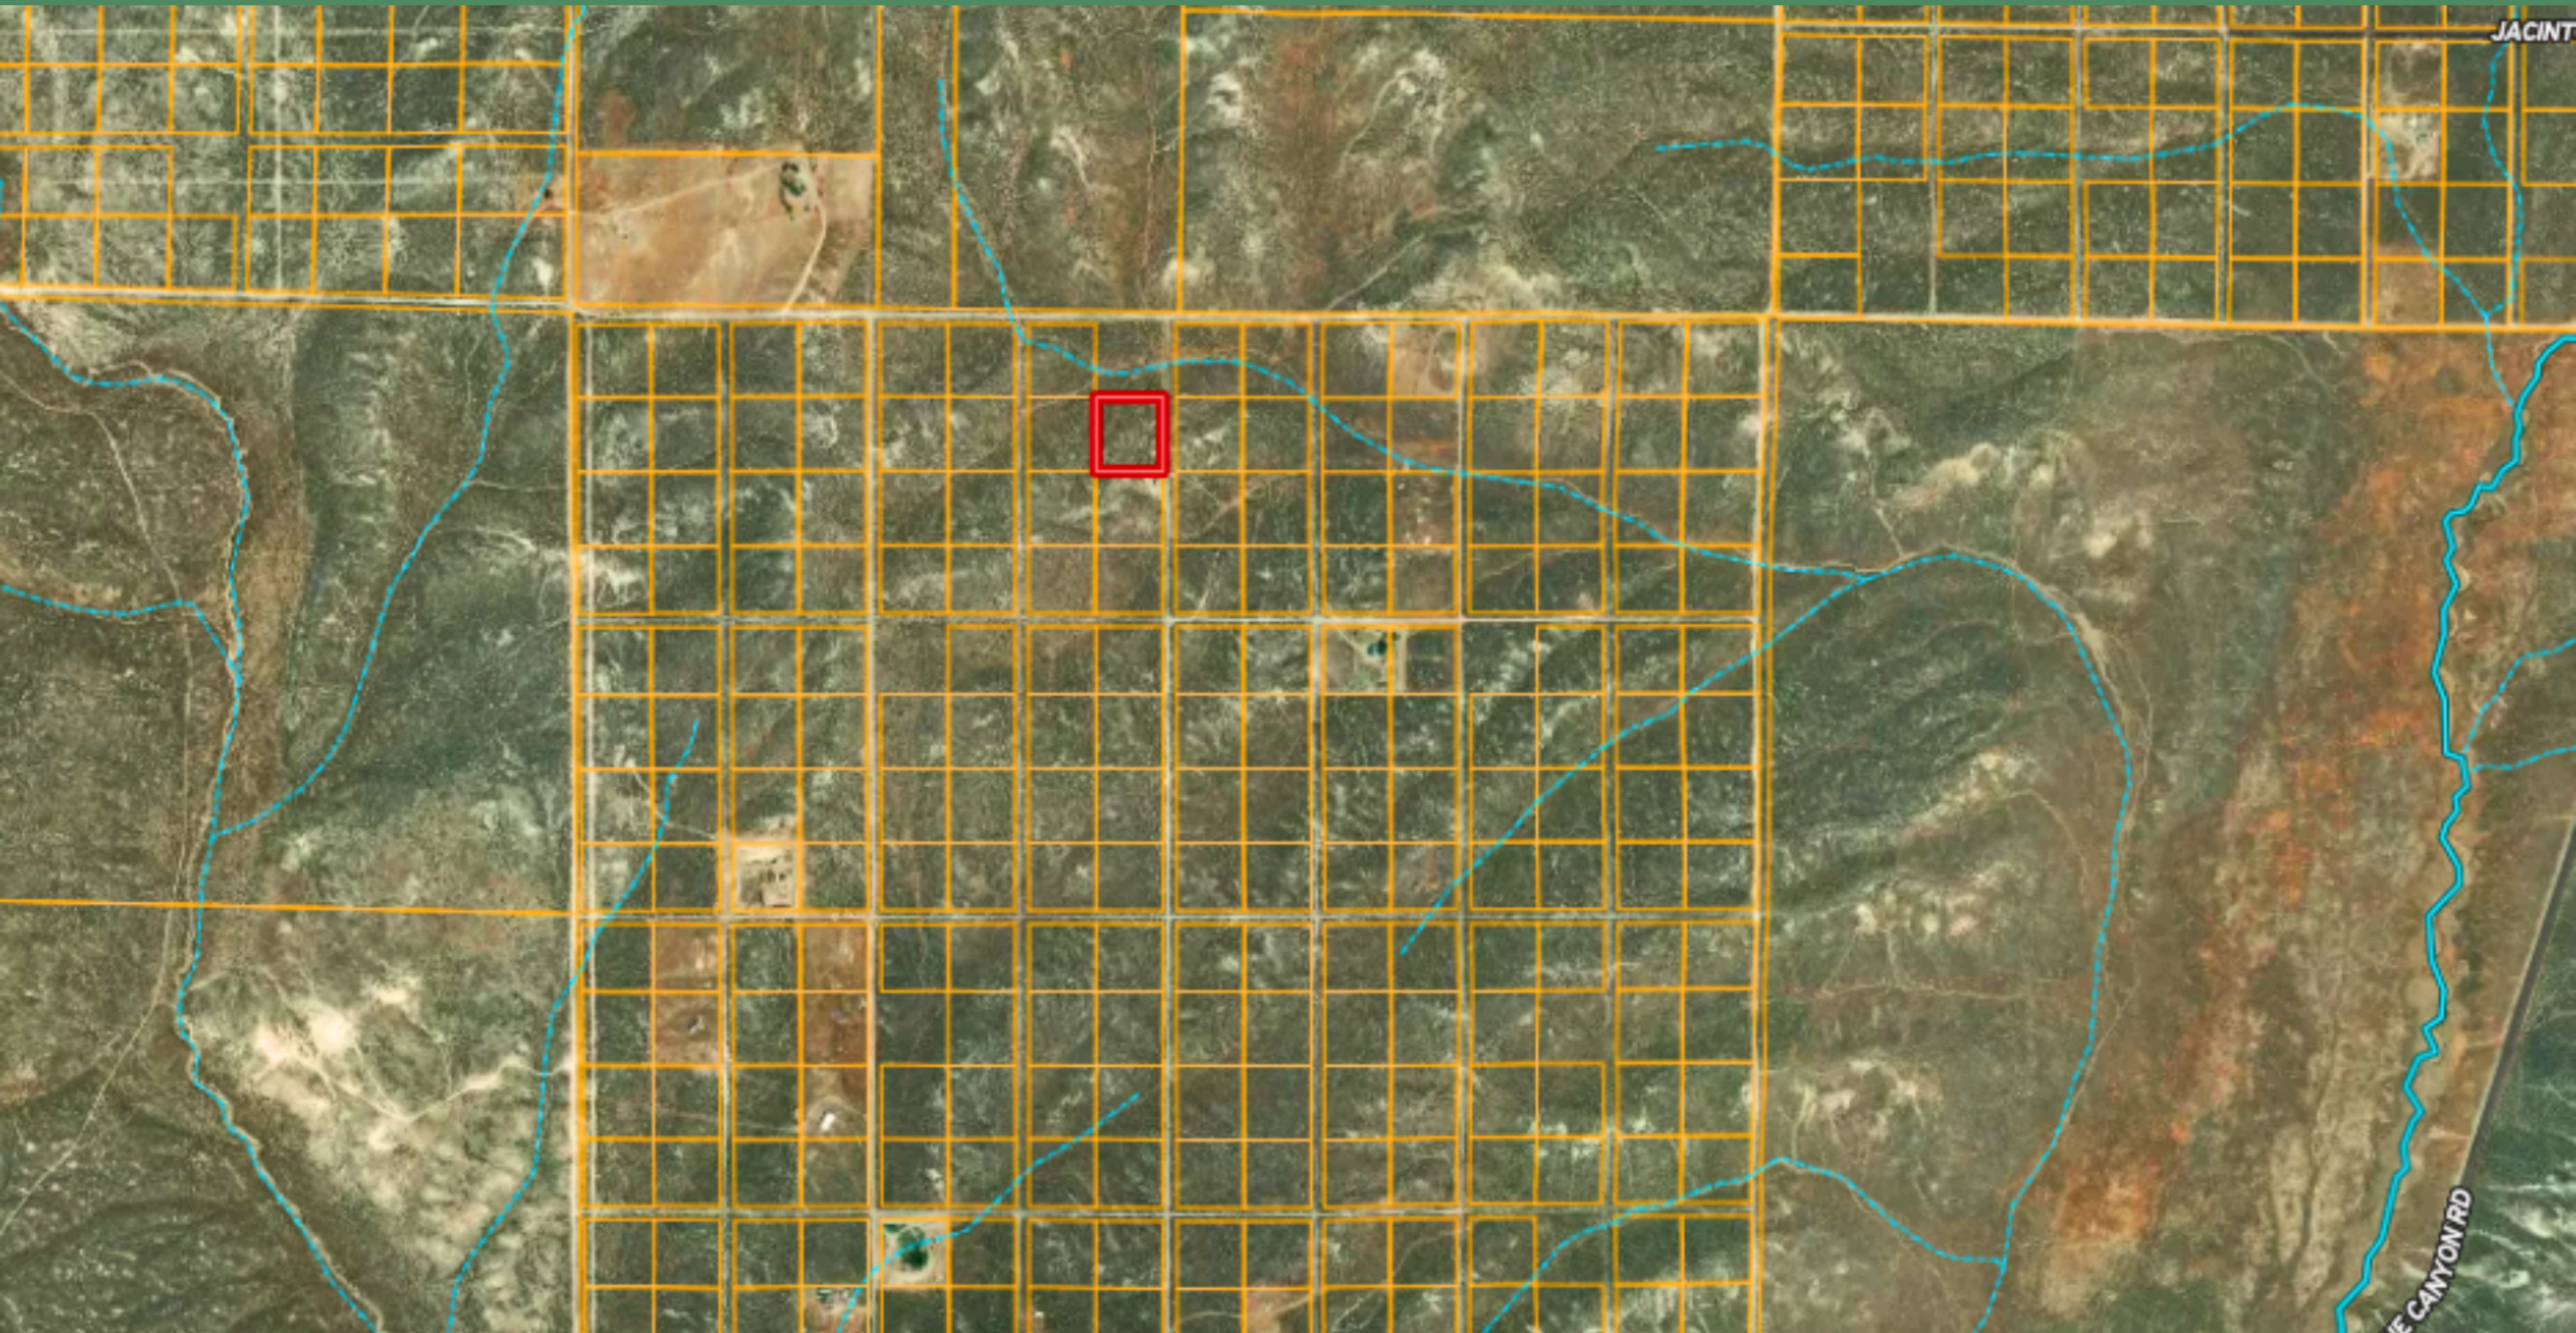

GOOGLE EARTH PARCEL

3D VIEW

40.983660, -115.612486

3D VIEW

40.983660, -115.612486

3D VIEW