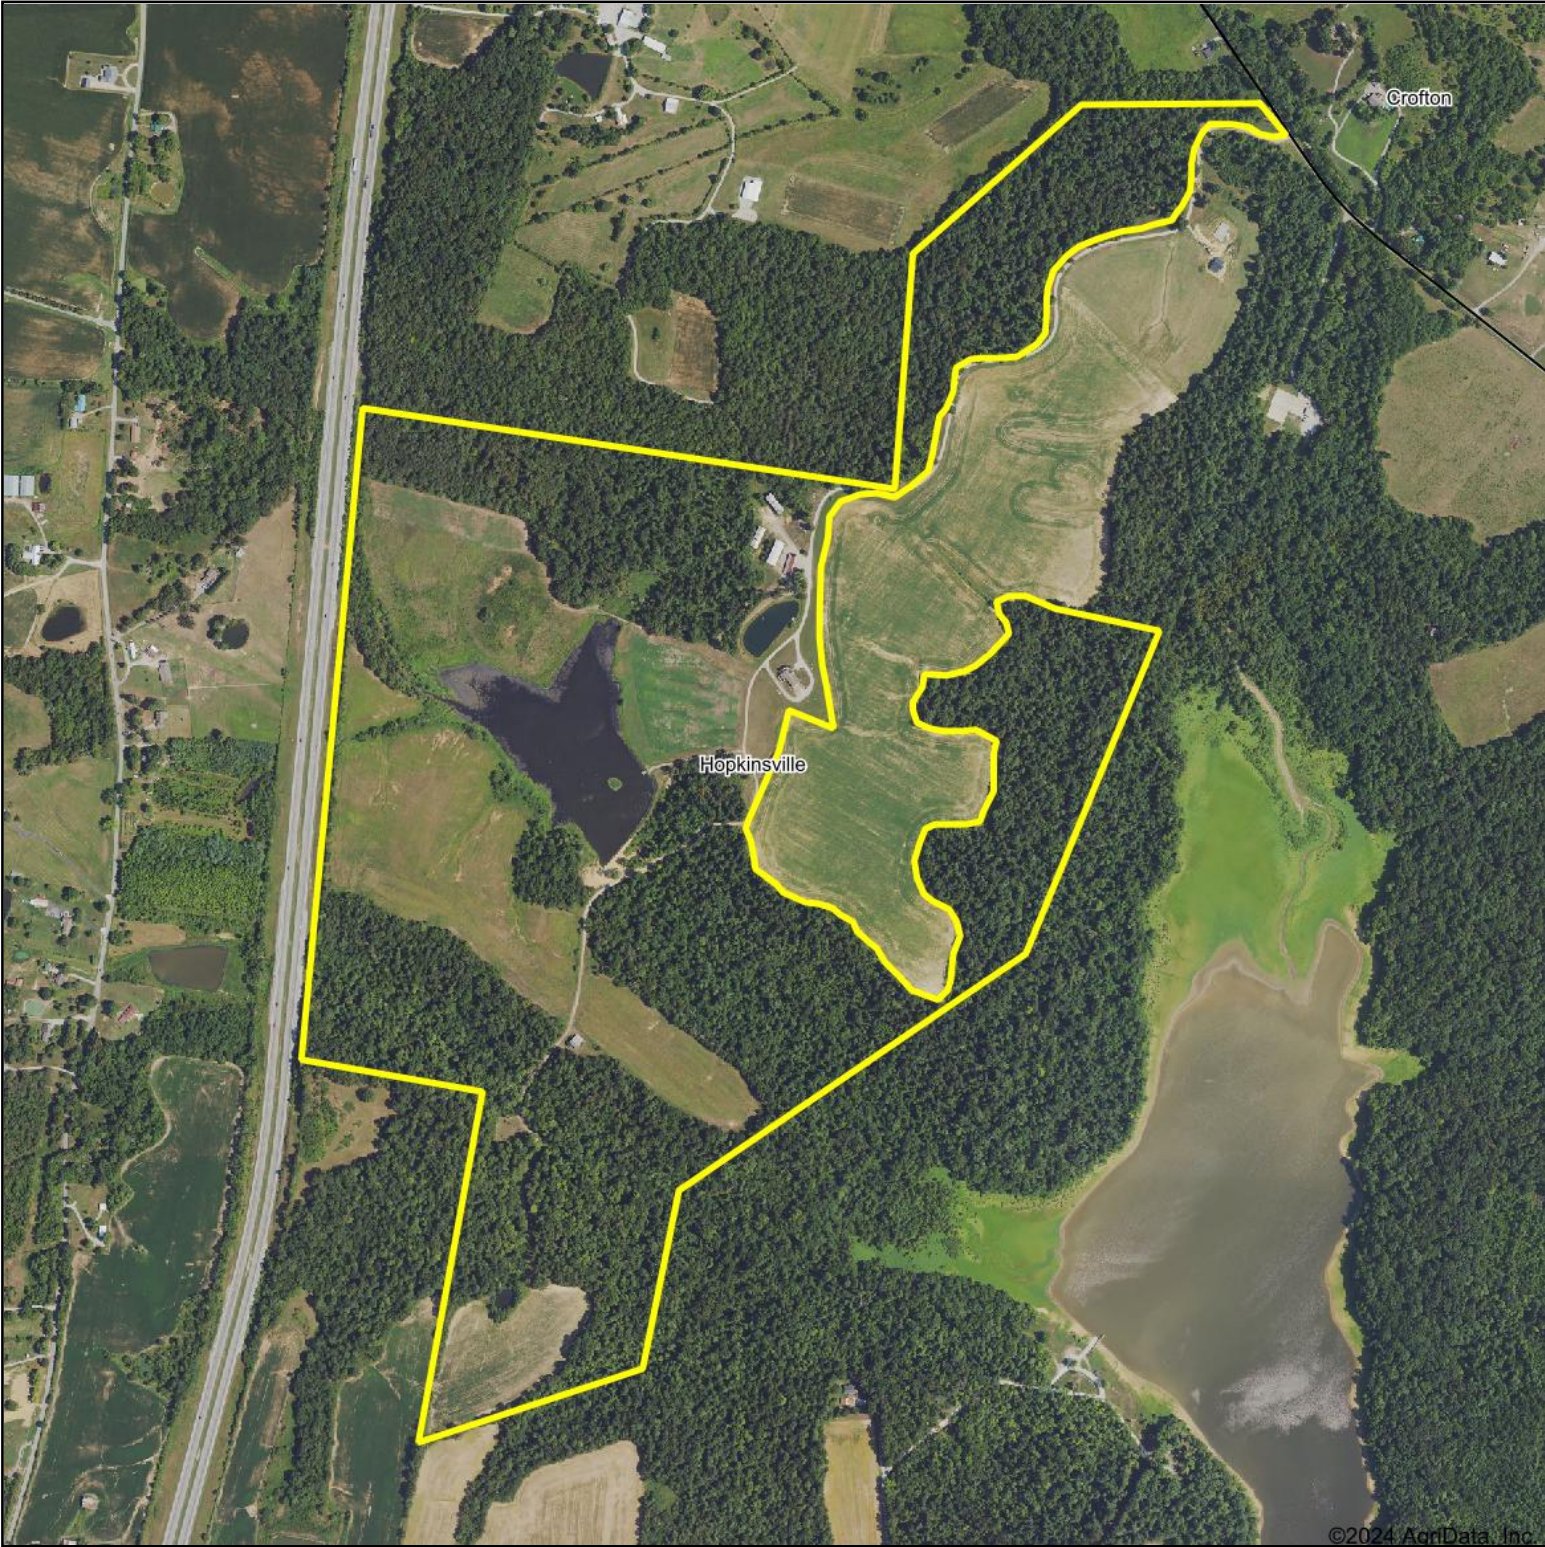

Aerial Map

©2024 AgriData, Inc.

BA | **BOLINGER**
APPRAISAL

Boundary Center: 36.935740, -87.462224

Christian County
Kentucky

Maps Provided By:

CUSTOMIZED ONLINE MAPPING
© AgriData, Inc. 2023 www.AgriDataInc.com

11/25/2024