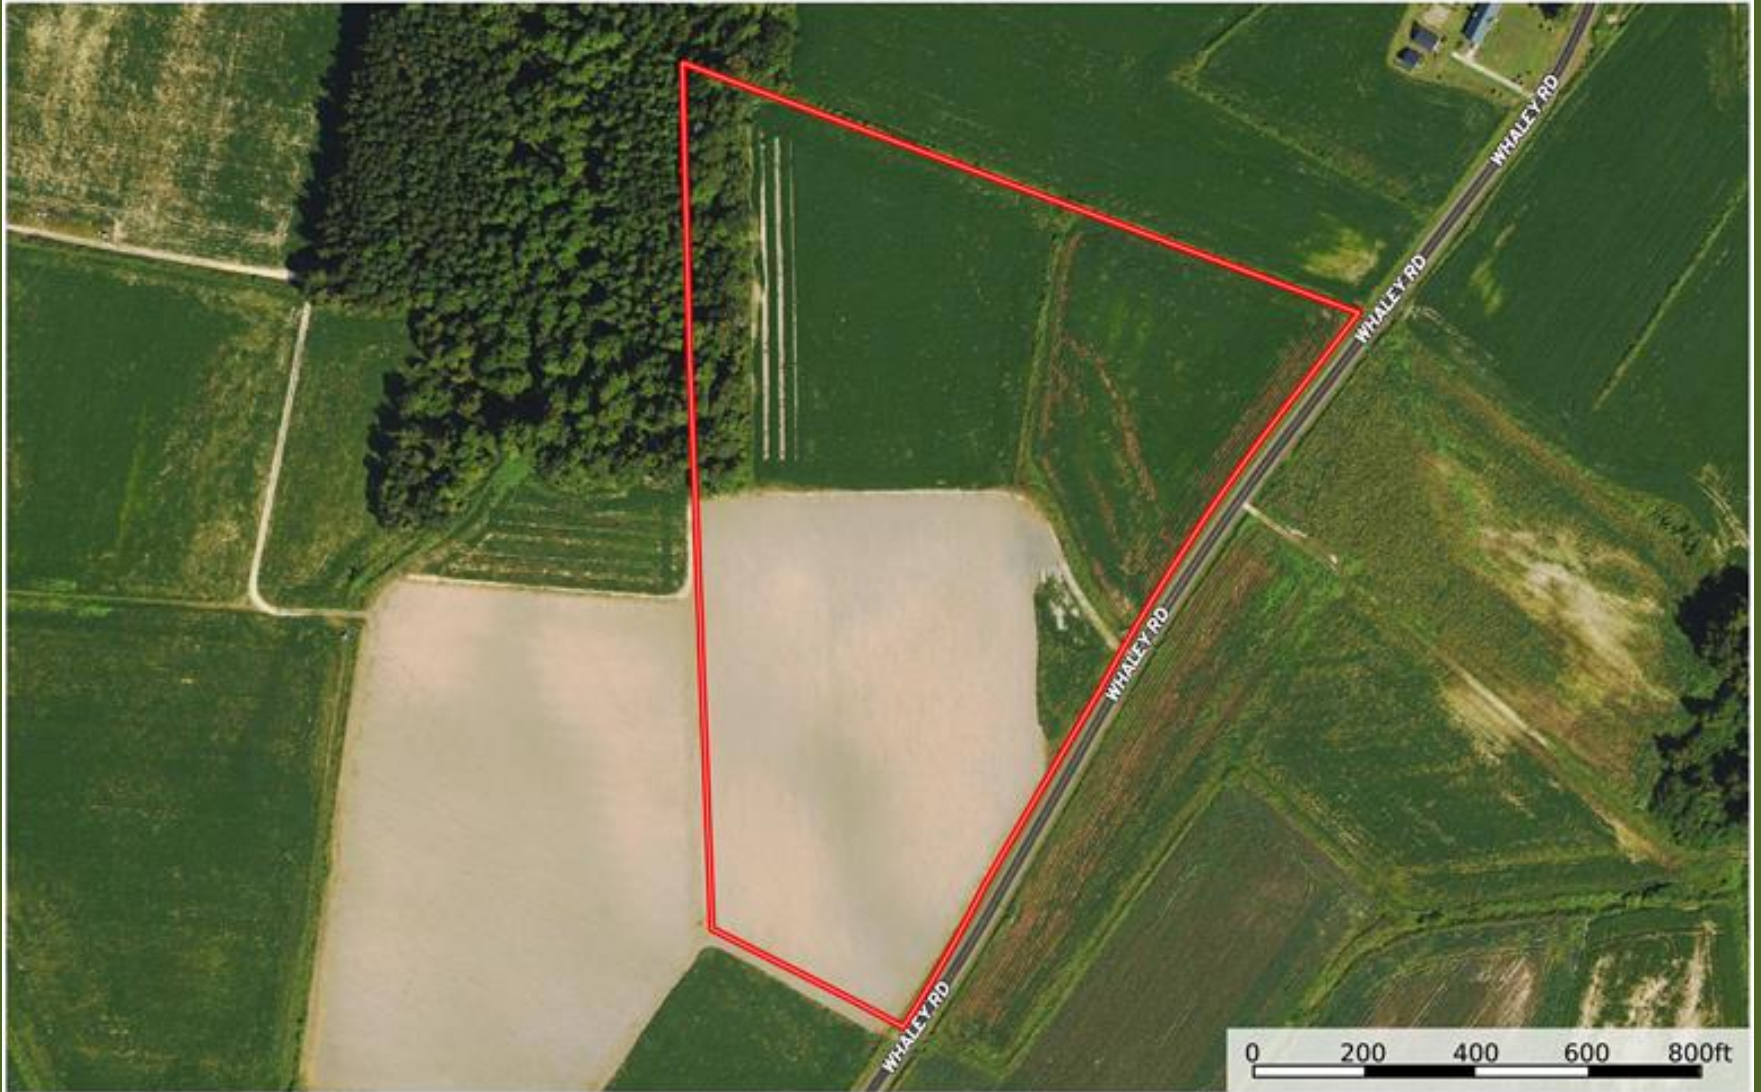

Whaley Road Farm Aerial Map

Lenoir County, North Carolina, 27 AC +/-

Boundary

Marty Lanier
P: (910) 617-4326

www.rockcreeklandcompany.com

604 George II Highway Winnabow NC 28479