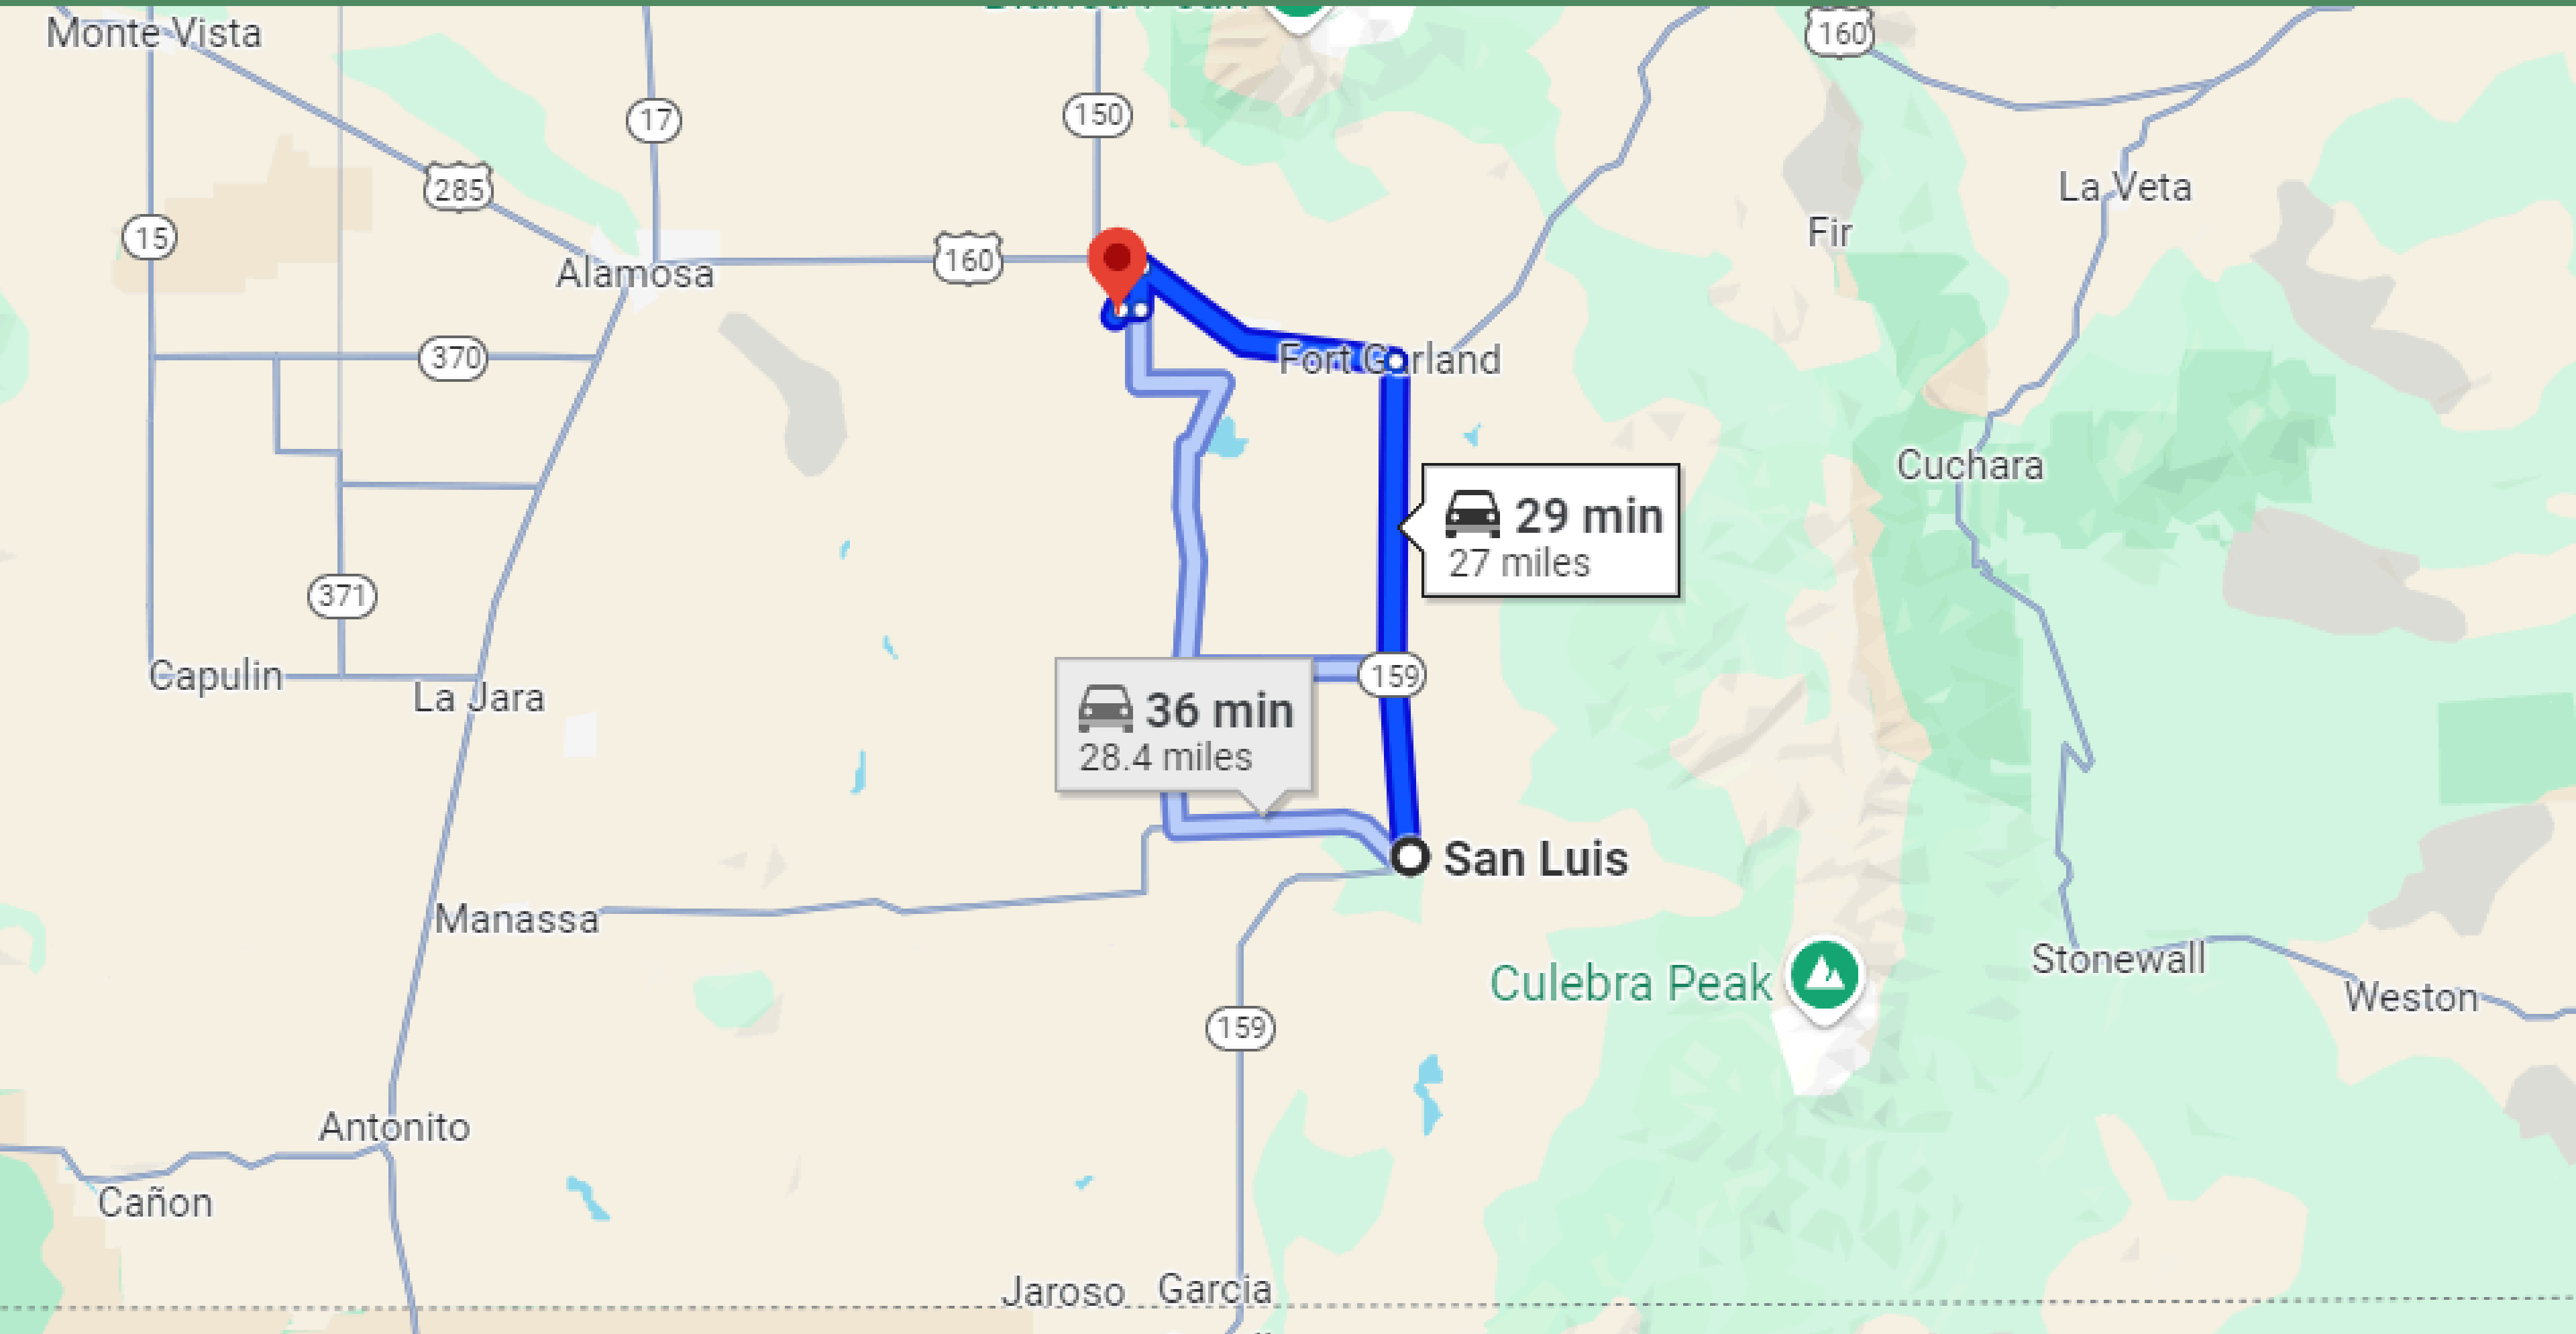

# 4 HRS & 24 MIN'S DRIVE TO DENVER

# 29-MINUTE DRIVE TO SAN LUIS TOWN

# 13-MINUTE DRIVE TO FORT GARLAND TOWN