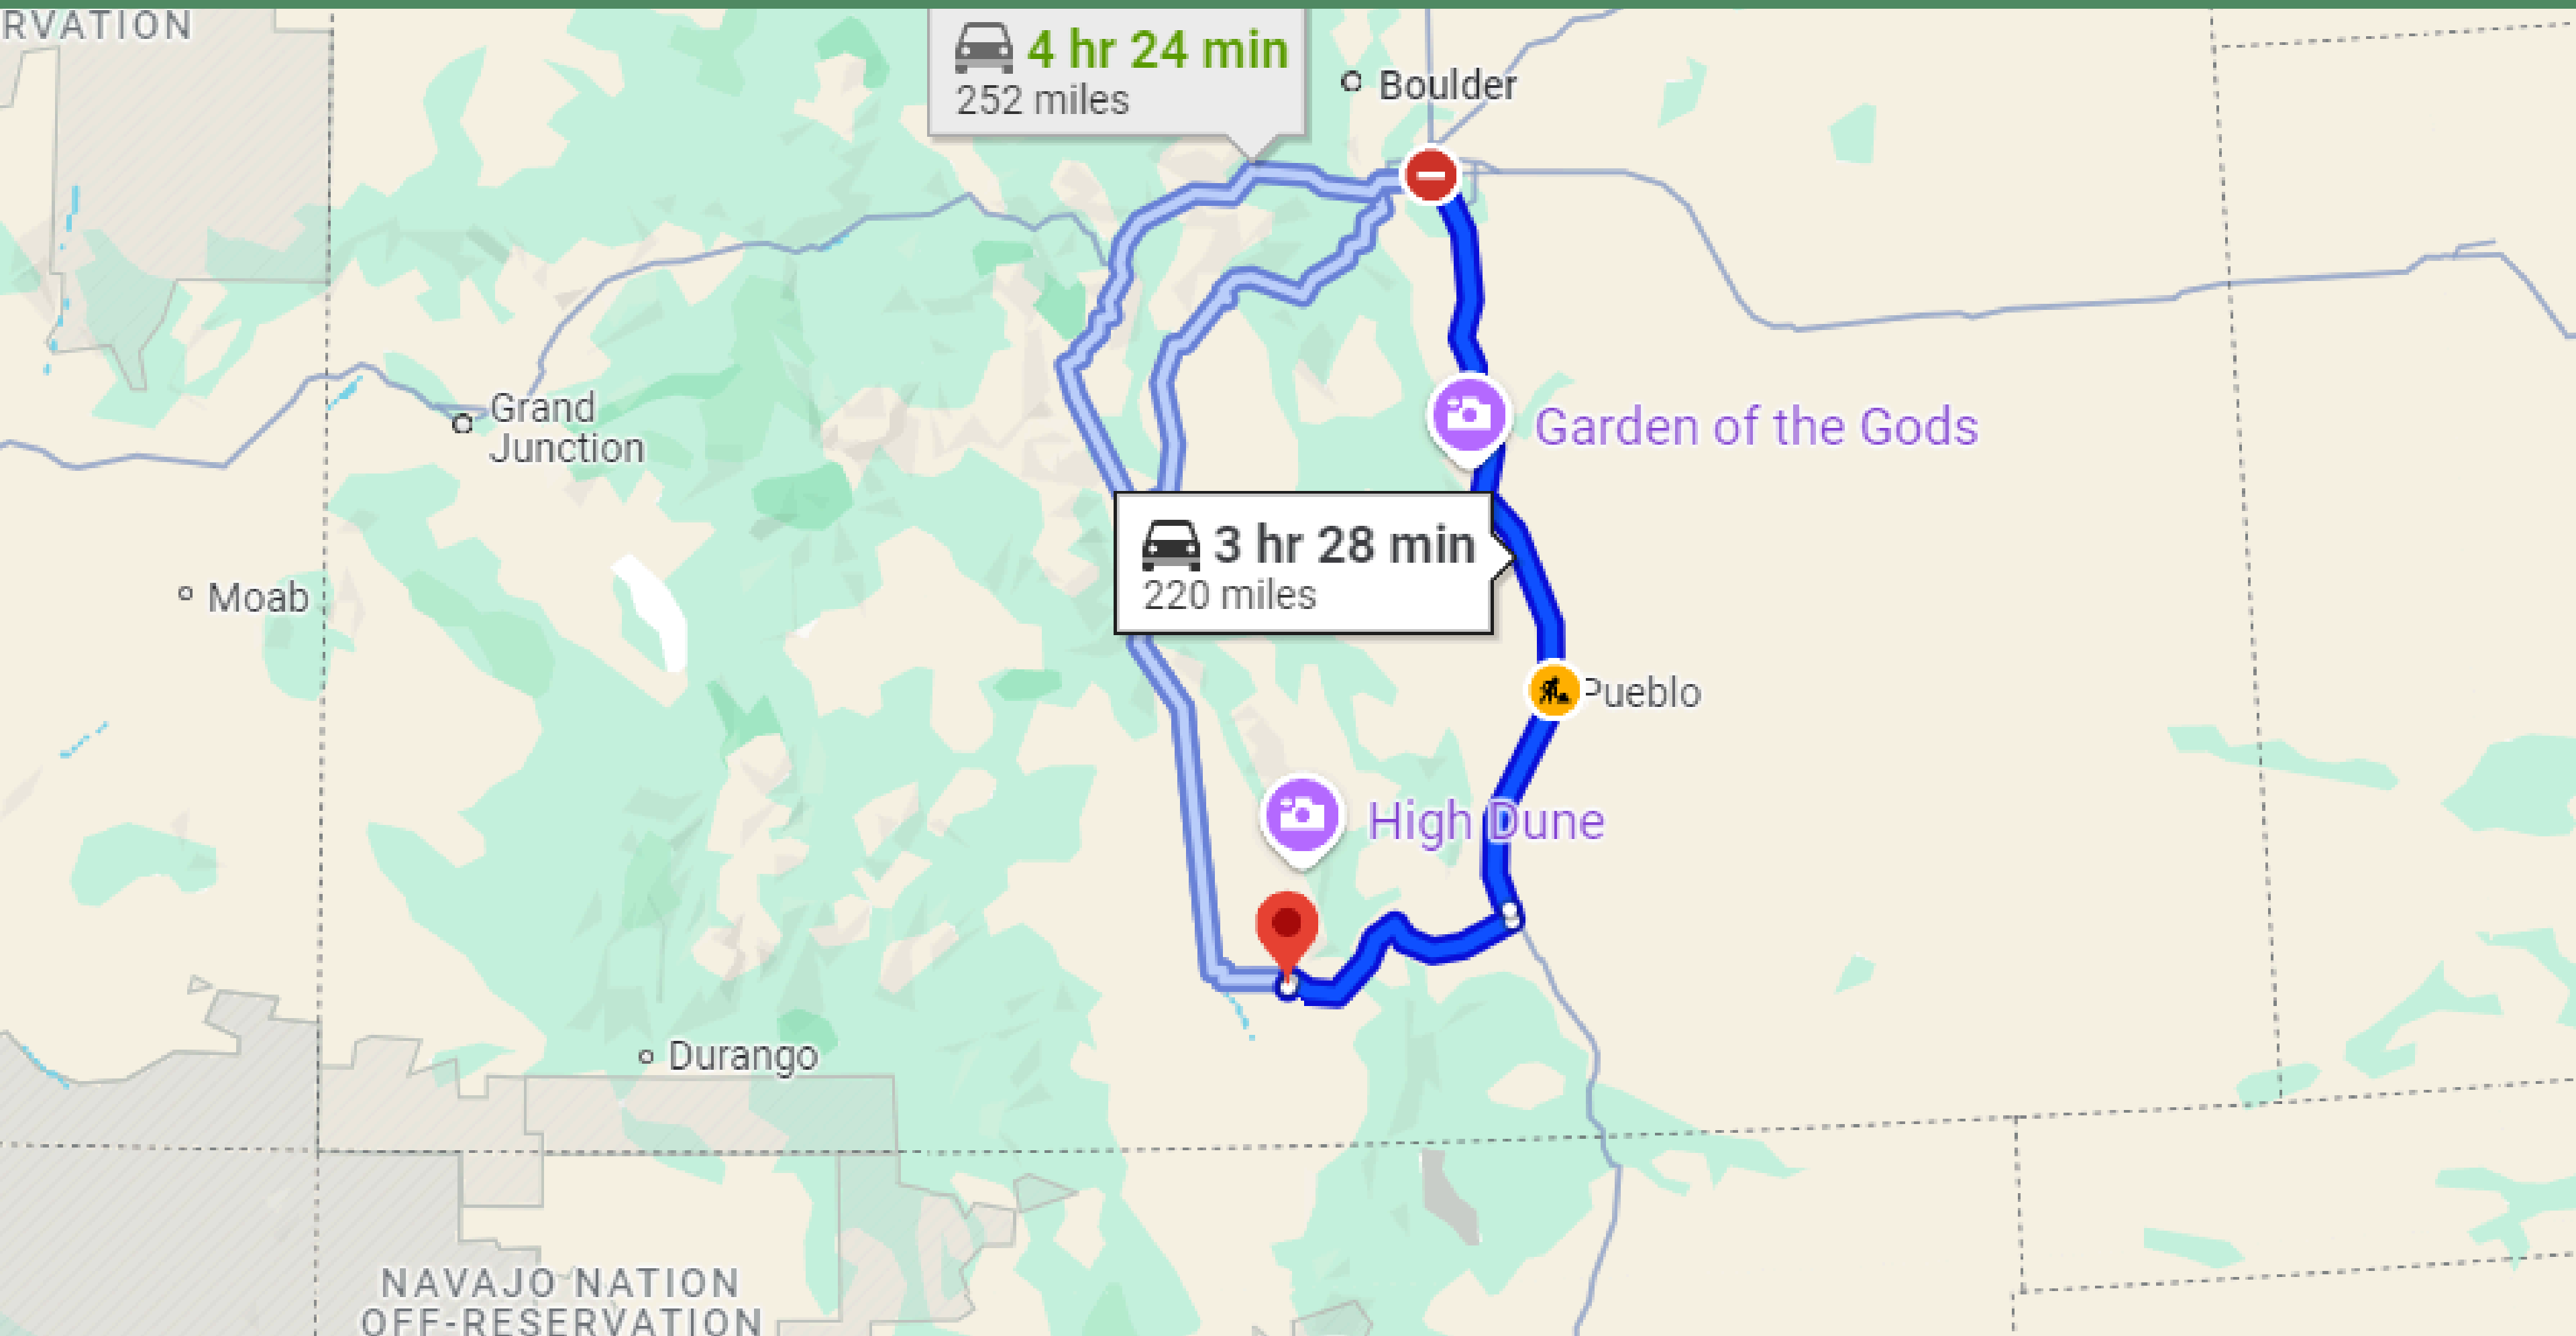

# 4 HRS & 24 MIN'S DRIVE TO DENVER

# 29-MINUTE DRIVE TO SAN LUIS TOWN

# 13-MINUTE DRIVE TO FORT GARLAND TOWN