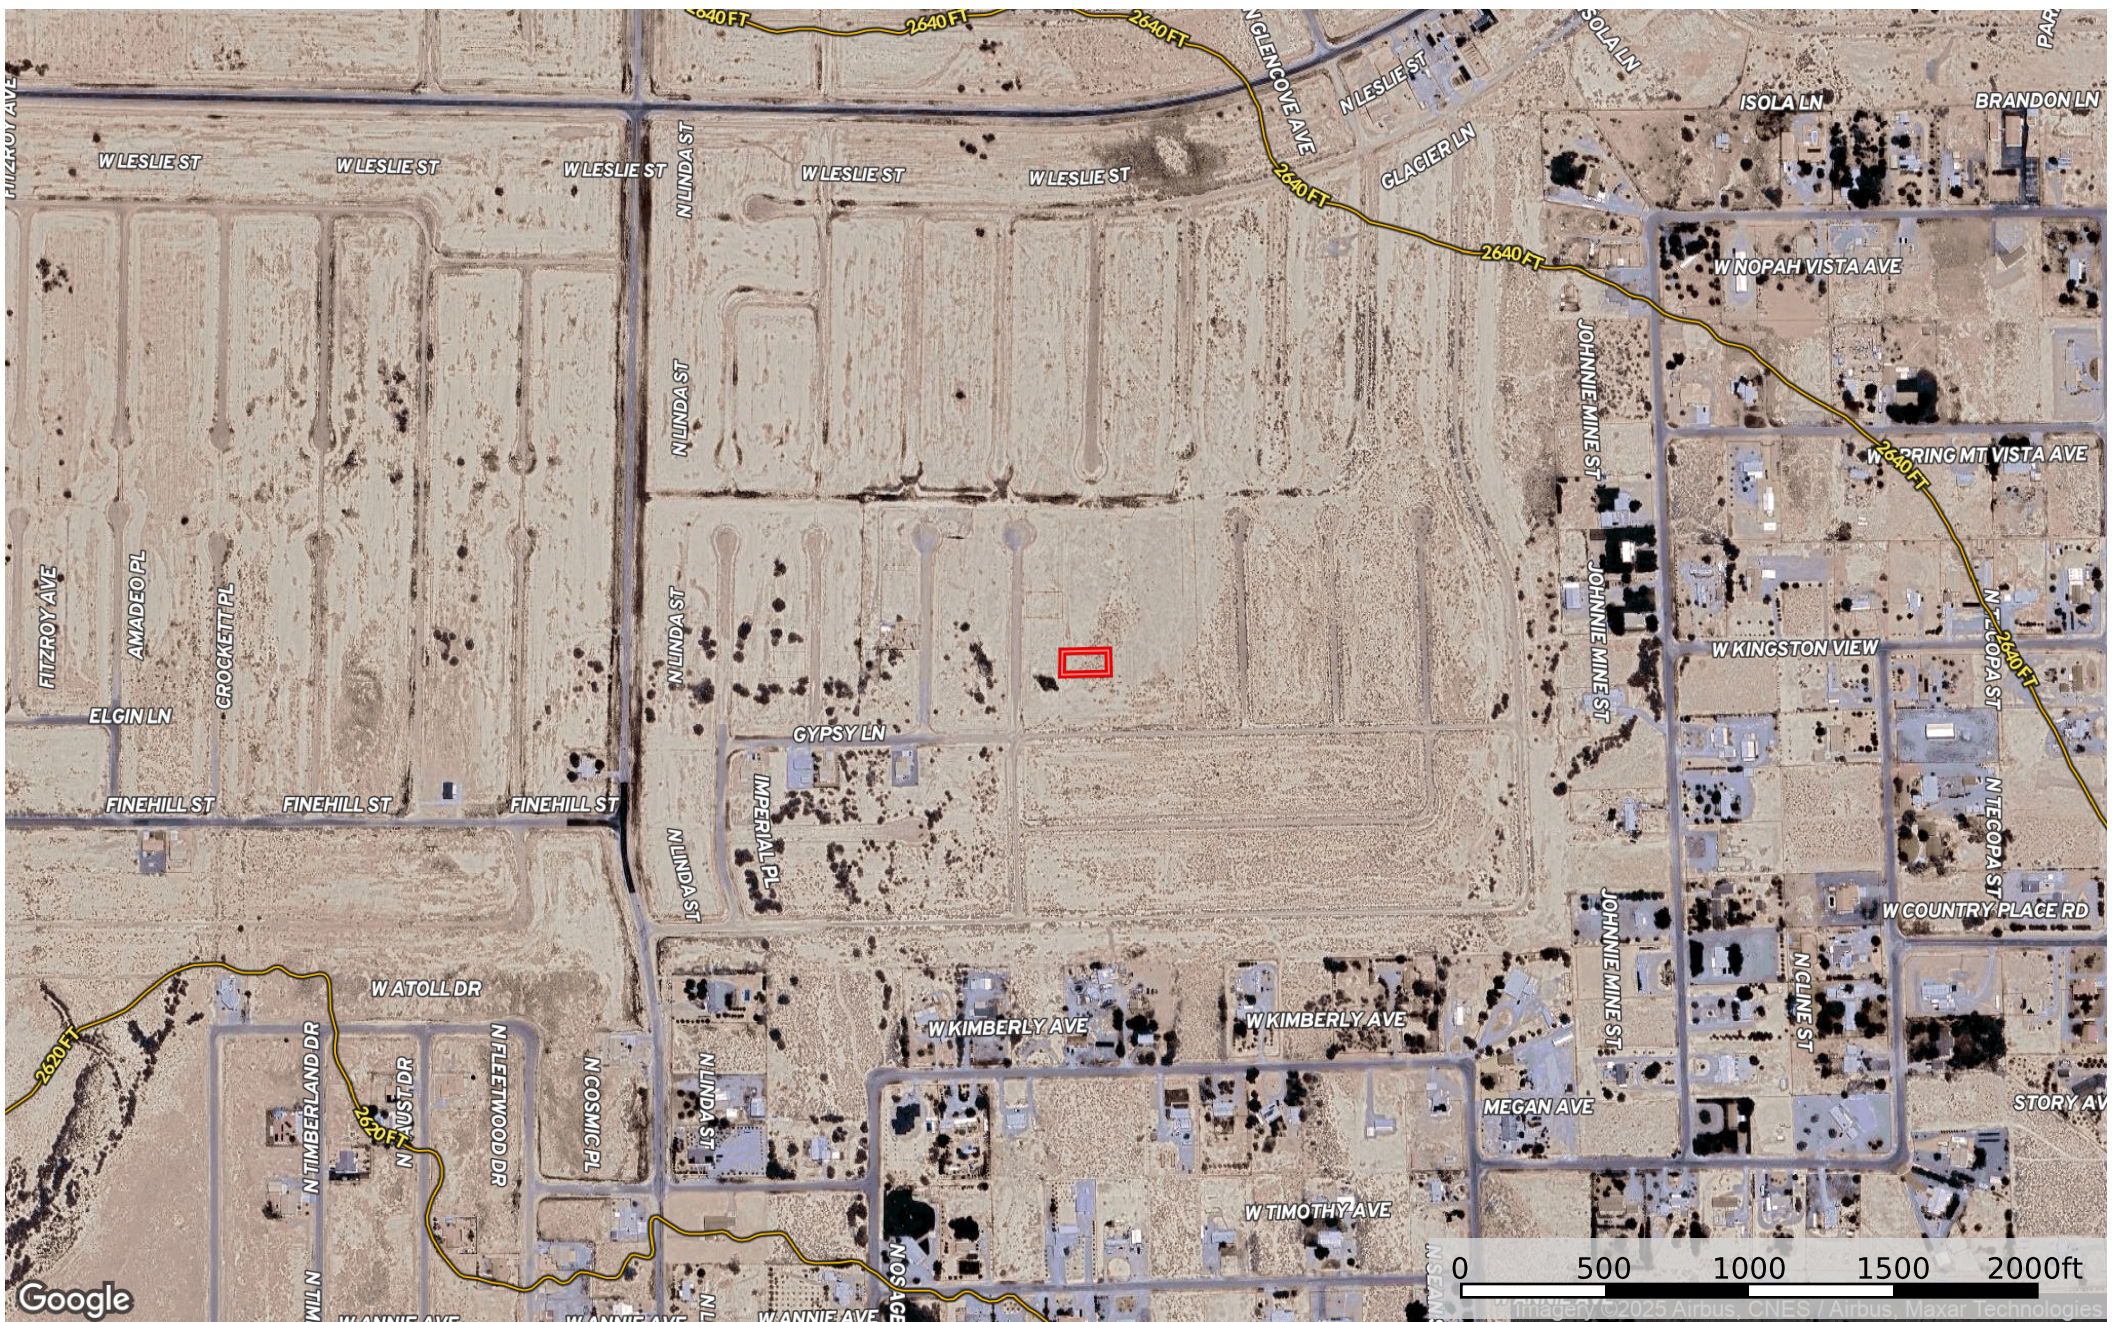

0.30 Acre Pahrump, Nye County, NV 030-551-37

Nye County, Nevada, 0.3 AC +/-

 Boundary