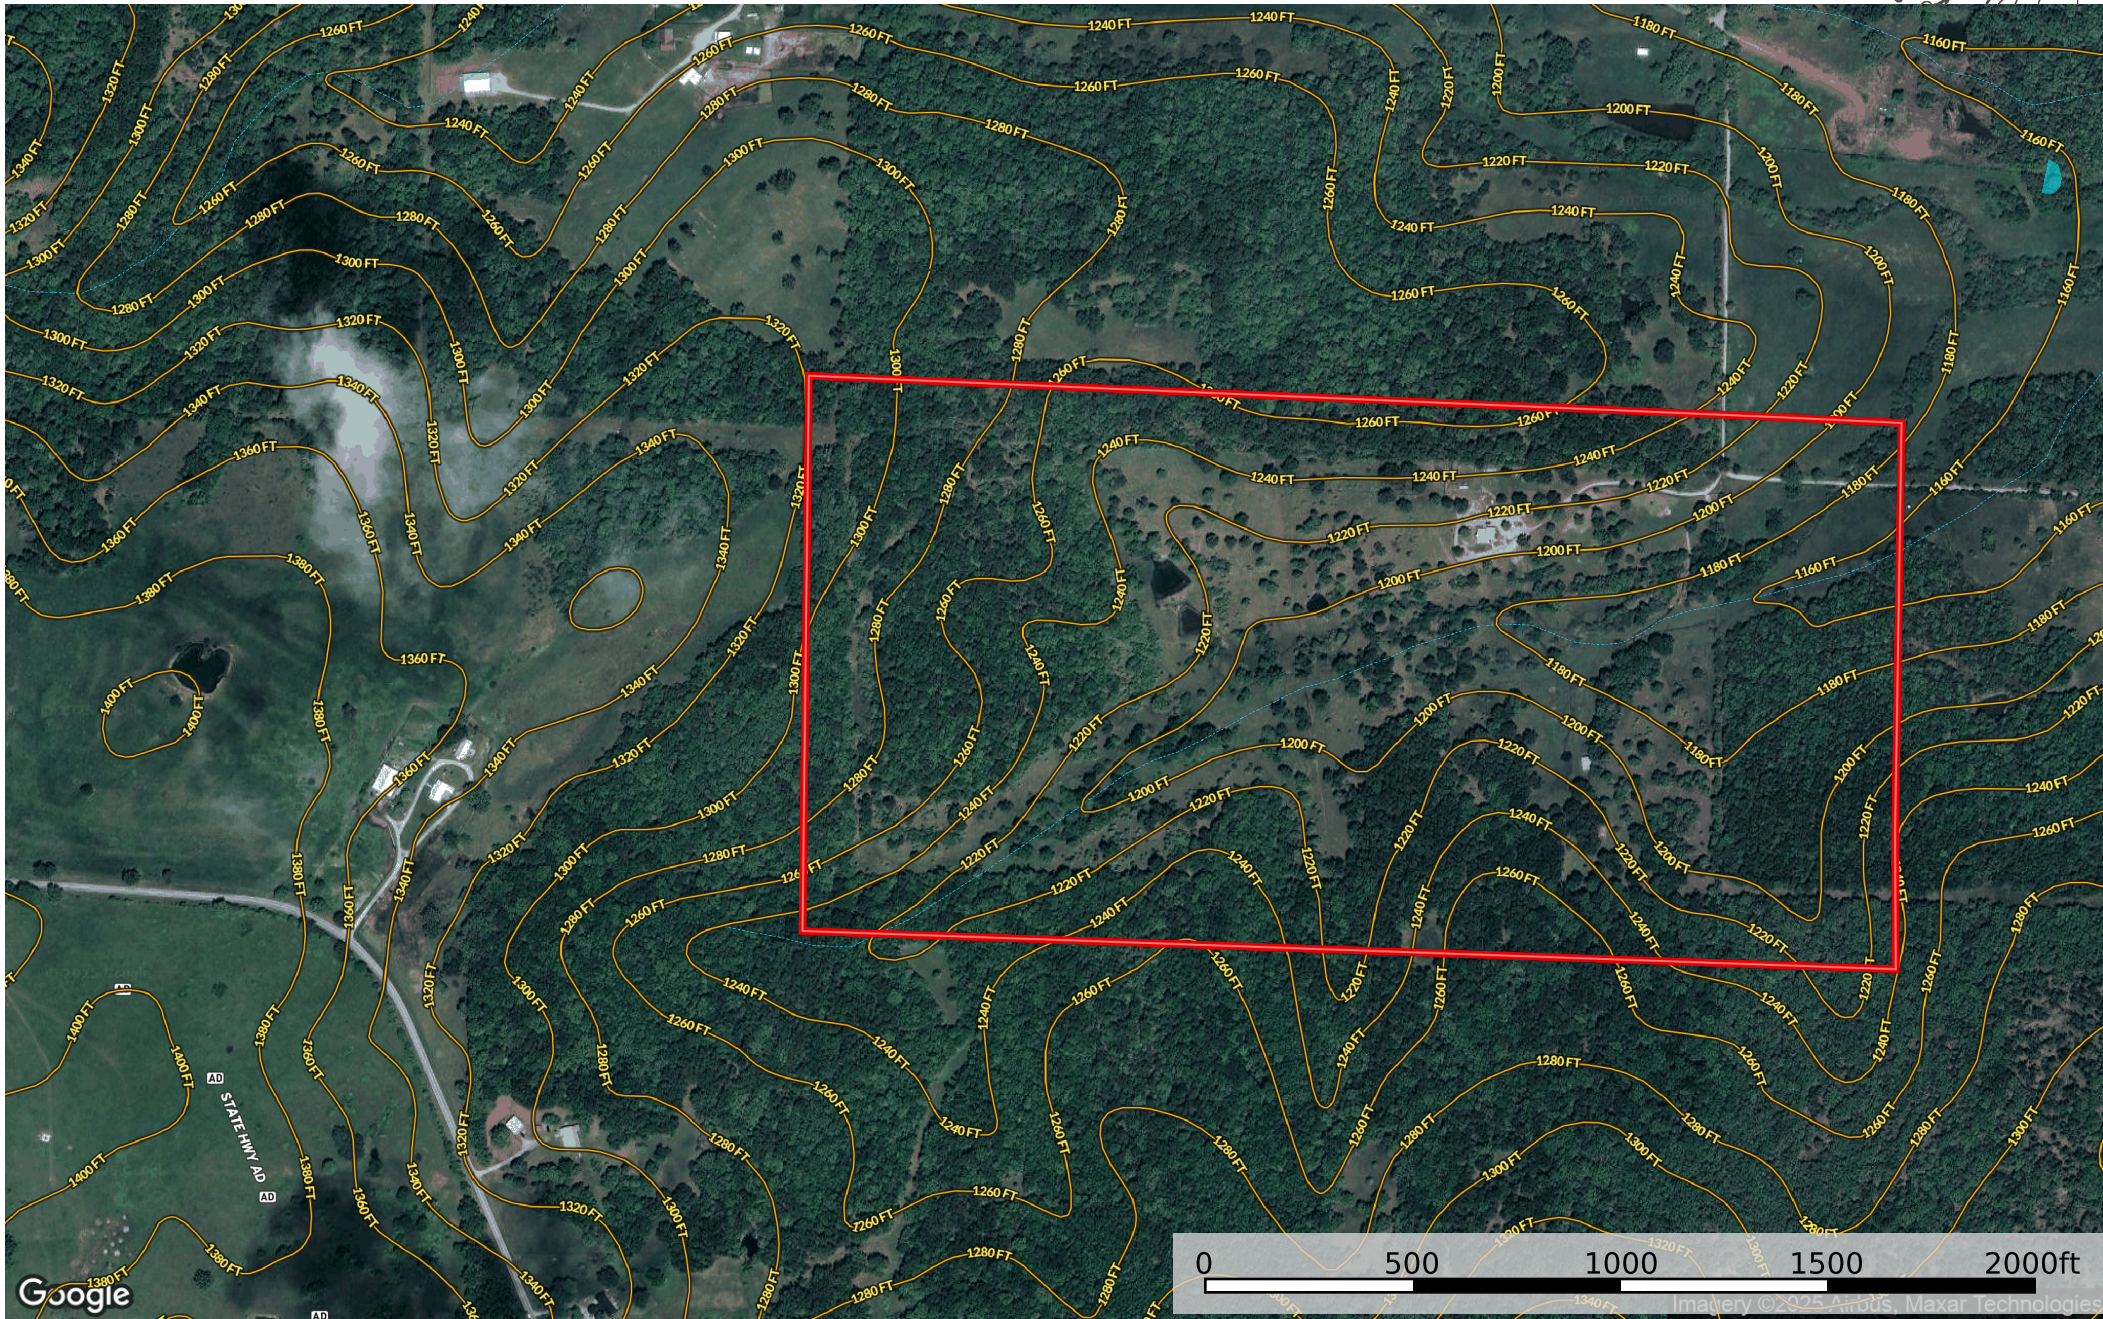

2621 - 10206 Stoffer Road, Mountain Grove, MO

Texas County, Missouri, 80 AC +/-

- Boundary
- Stream, Intermittent
- River/Creek
- Water Body