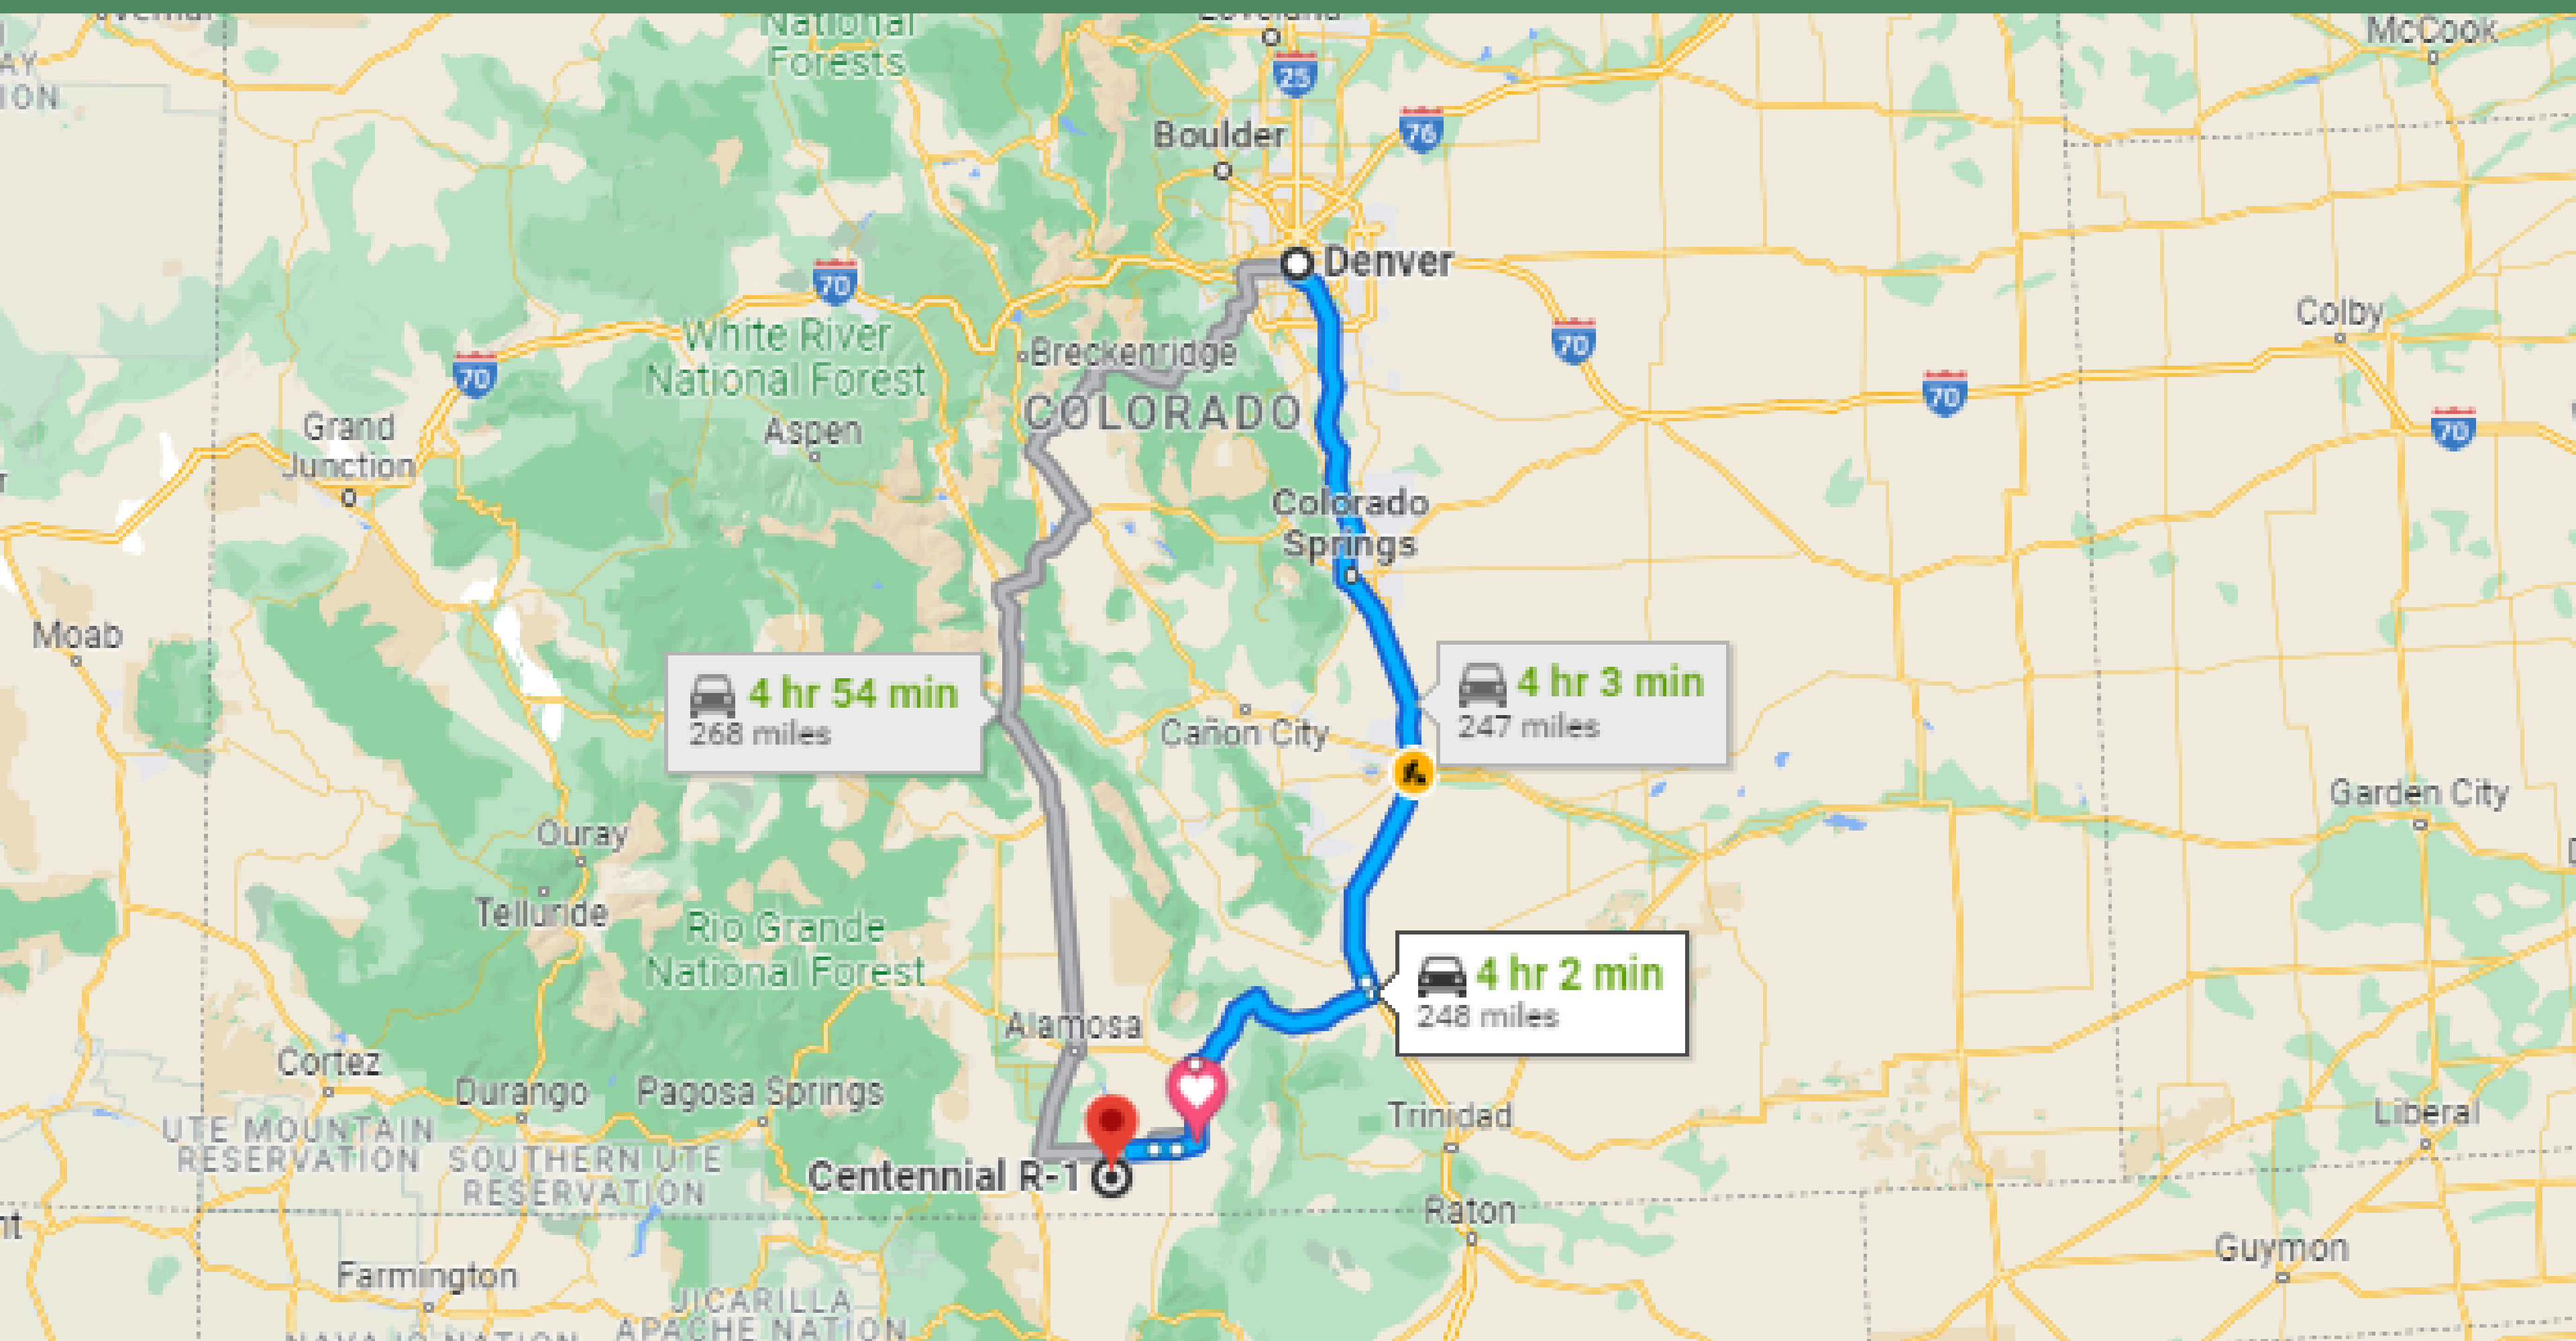

4 HRS DRIVE TO DENVER

28-MINUTE DRIVE TO SAN LUIS TOWN

43-MINUTE DRIVE TO FORT GARLAND TOWN