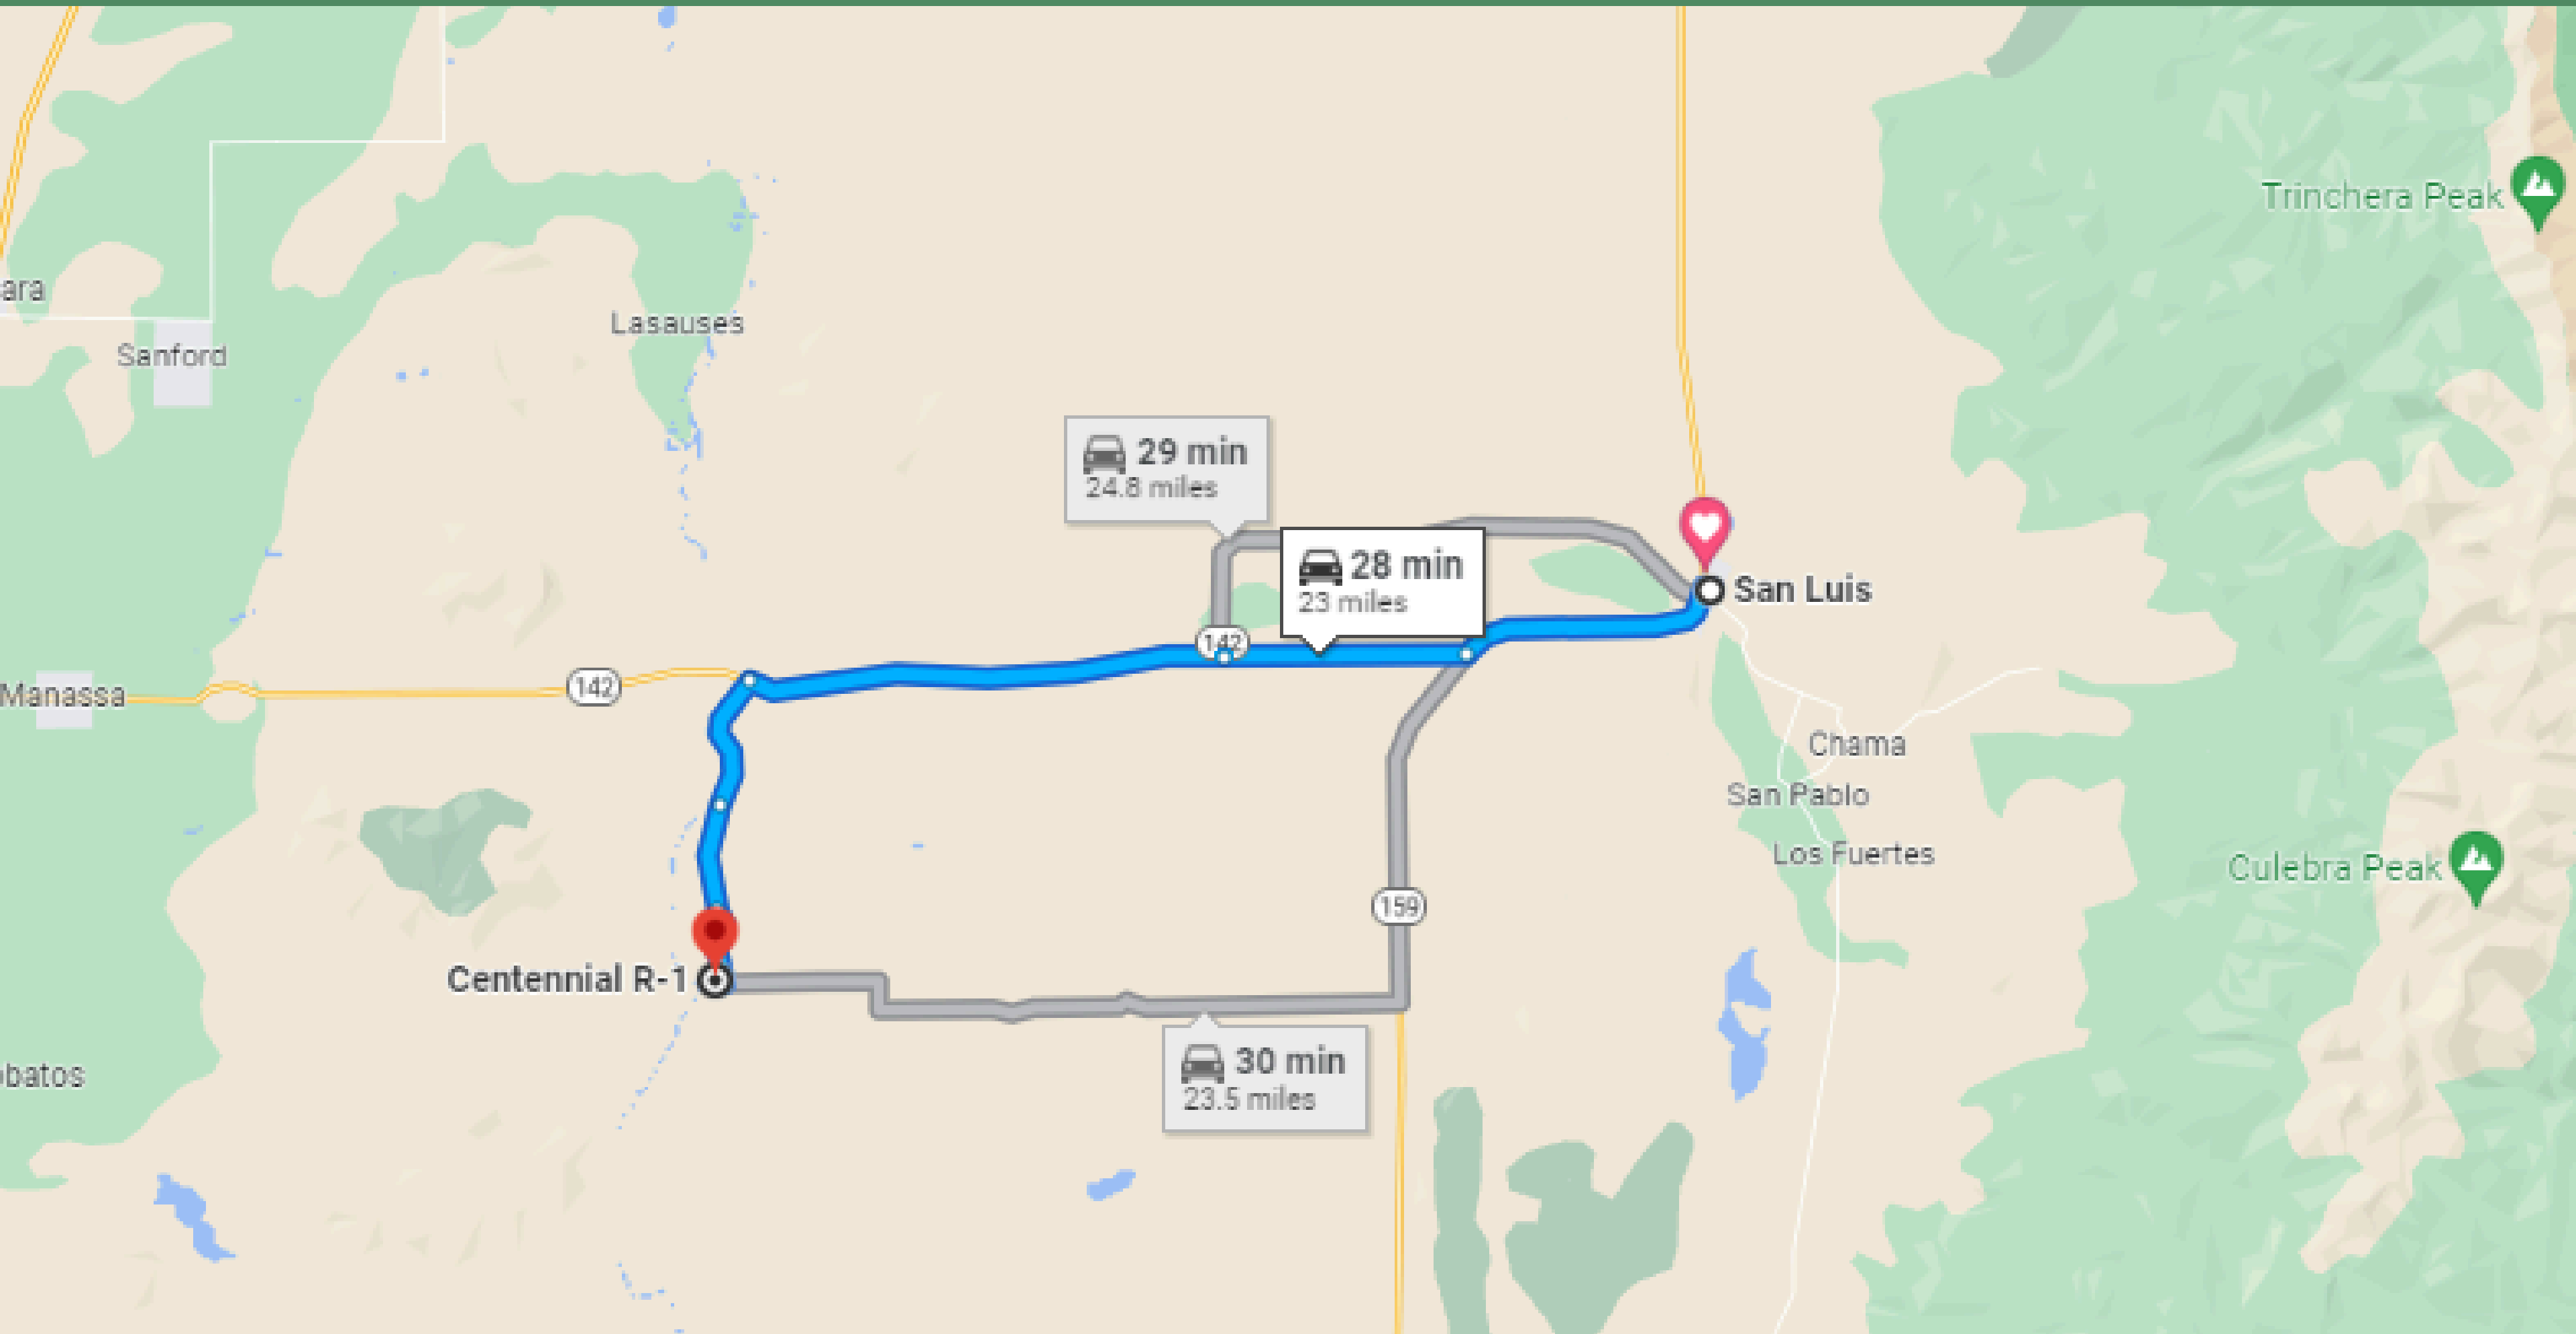

4 HRS DRIVE TO DENVER

28-MINUTE DRIVE TO SAN LUIS TOWN

43-MINUTE DRIVE TO FORT GARLAND TOWN