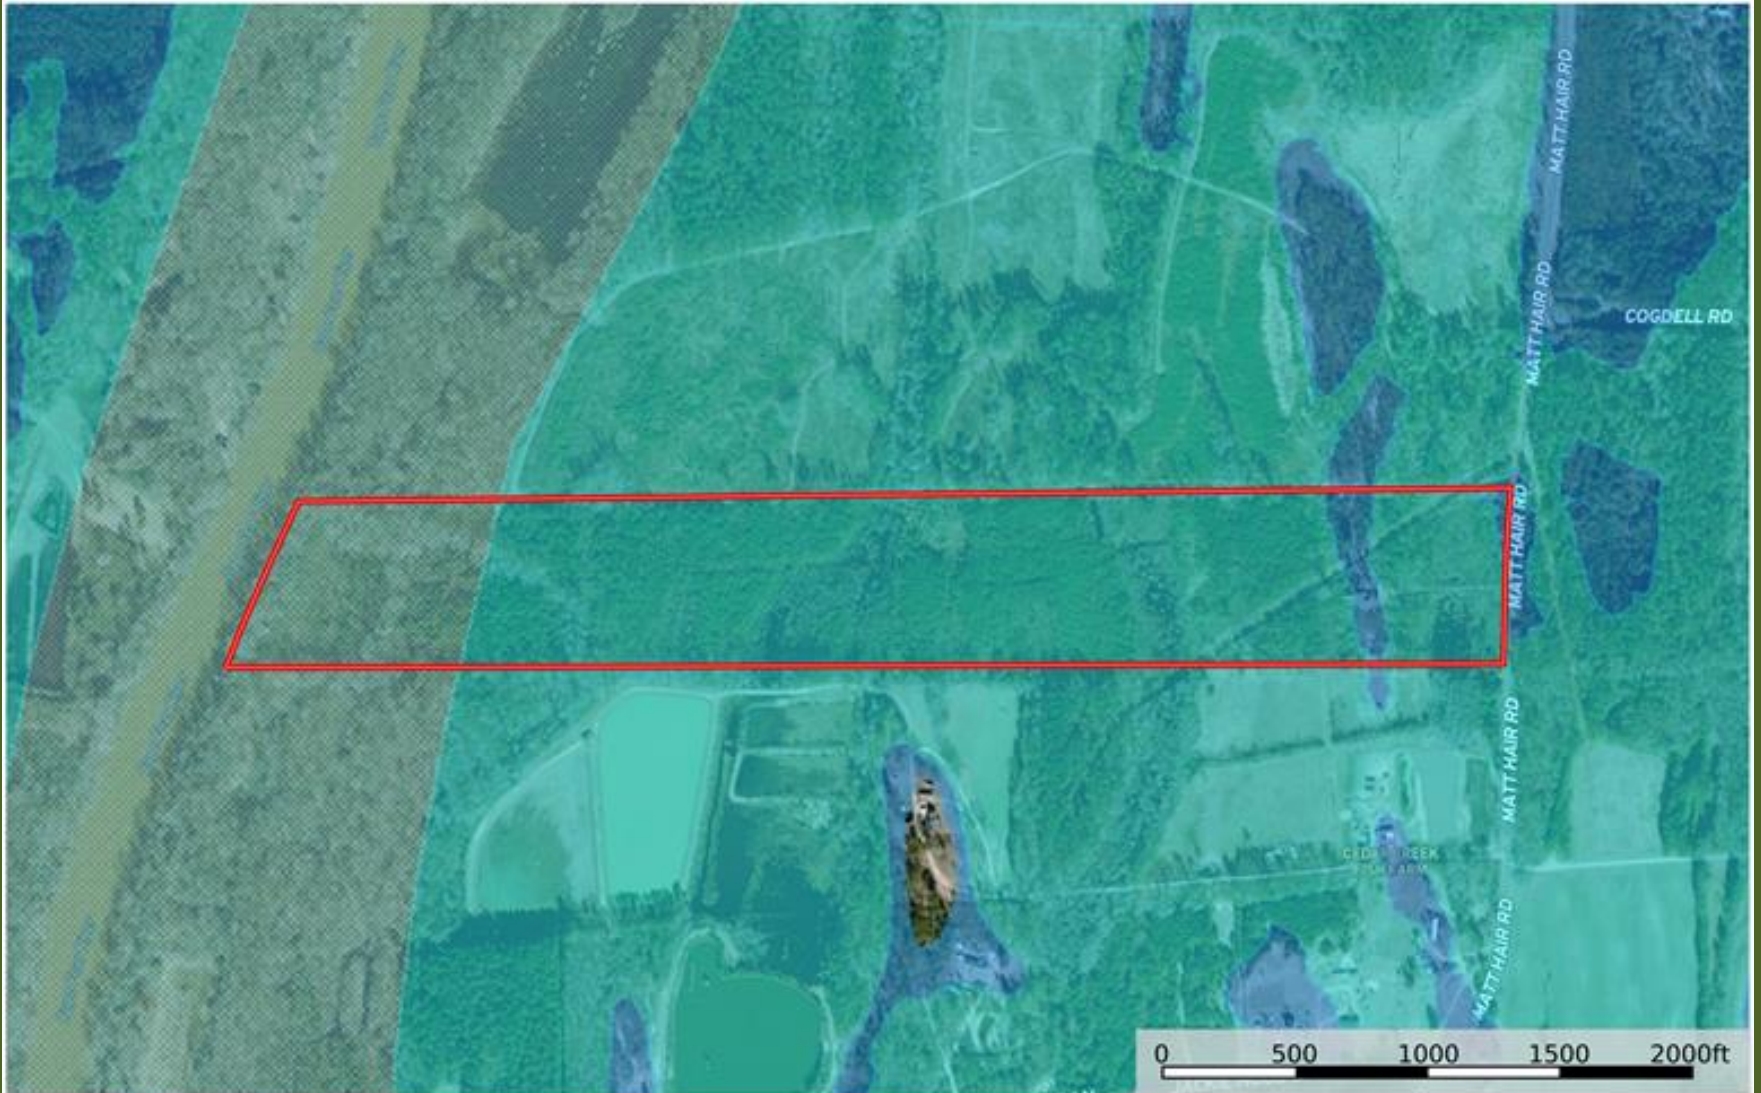

# Cape Fear River Hunting Land and Home Site Flood Map

Cumberland County, North Carolina, 69 AC +/-

- Boundary
- 100 Year Floodplain
- 500 Year Floodplain
- Floodway
- Special
- Unmapped/ Not Included

Marty Lanier  
P: (910) 617-4326

[www.rockcreeklandcompany.com](http://www.rockcreeklandcompany.com)

604 George II Highway Winnabow NC 28479

The information contained herein was obtained from sources deemed to be reliable. id makes no warranties or guarantees as to the completeness or accuracy thereof.