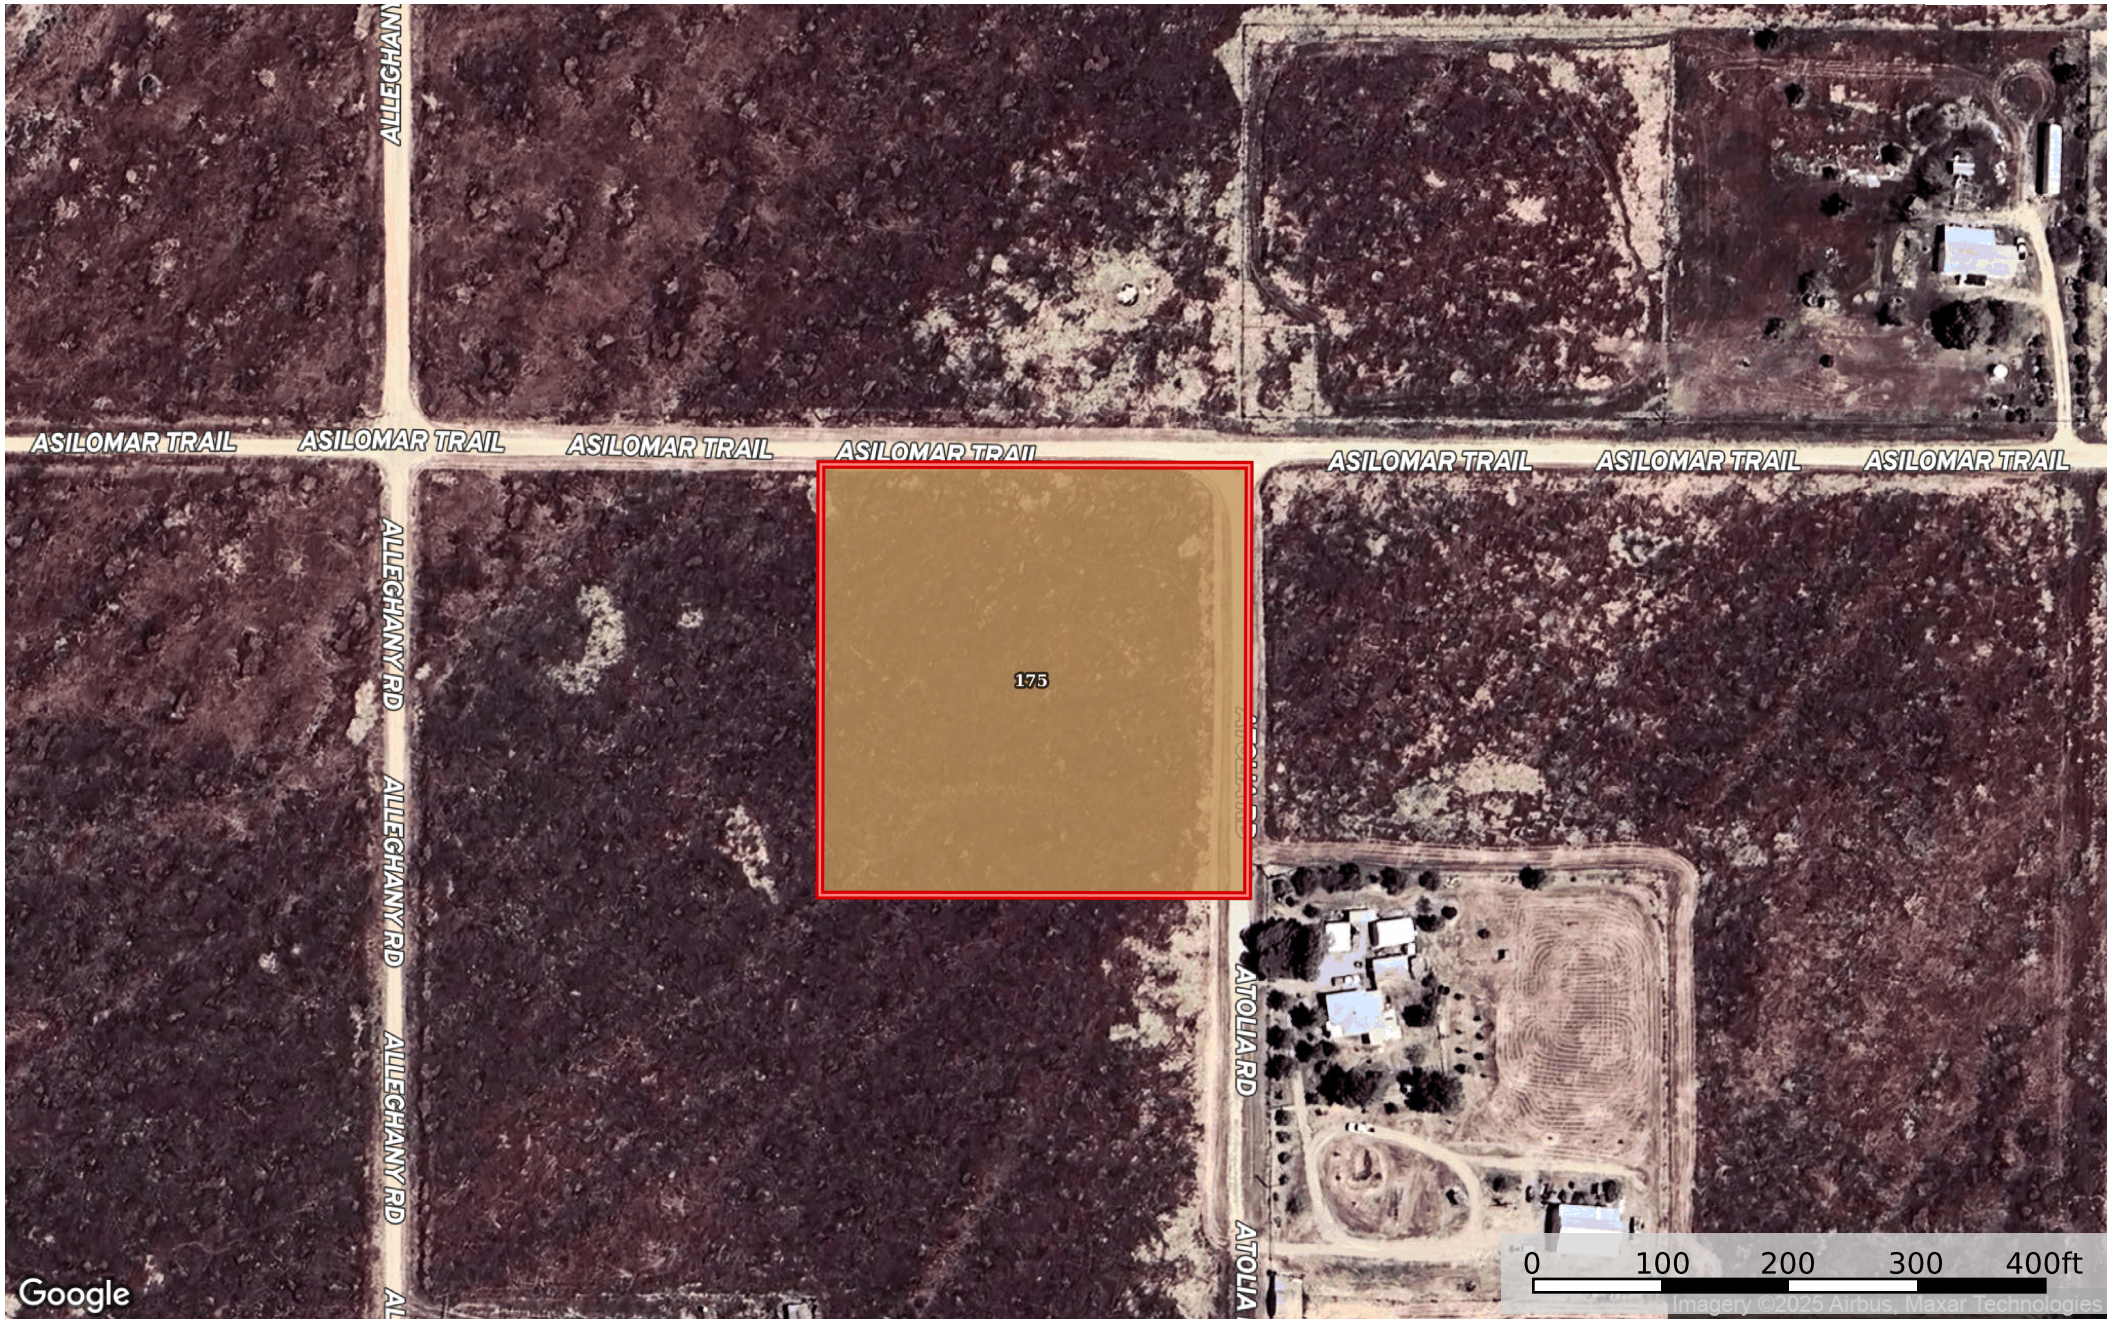

2.50 Acres Santa Margarita, San Luis Obispo County, CA  
San Luis Obispo County, California, 2.5 AC +/-

 Boundary

Boundary 2.56 ac

SOIL CODE	SOIL DESCRIPTION	ACRES	%	CPI	NCCPI	CAP
175	Polonio-Thomhill complex, 2 to 9 percent slopes	2.56	100	0	17	4e
TOTALS		2.56(*)	100%	-	17.0	4

(\*) Total acres may differ in the second decimal compared to the sum of each acreage soil. This is due to a round error because we only show the acres of each soil with two decimal.