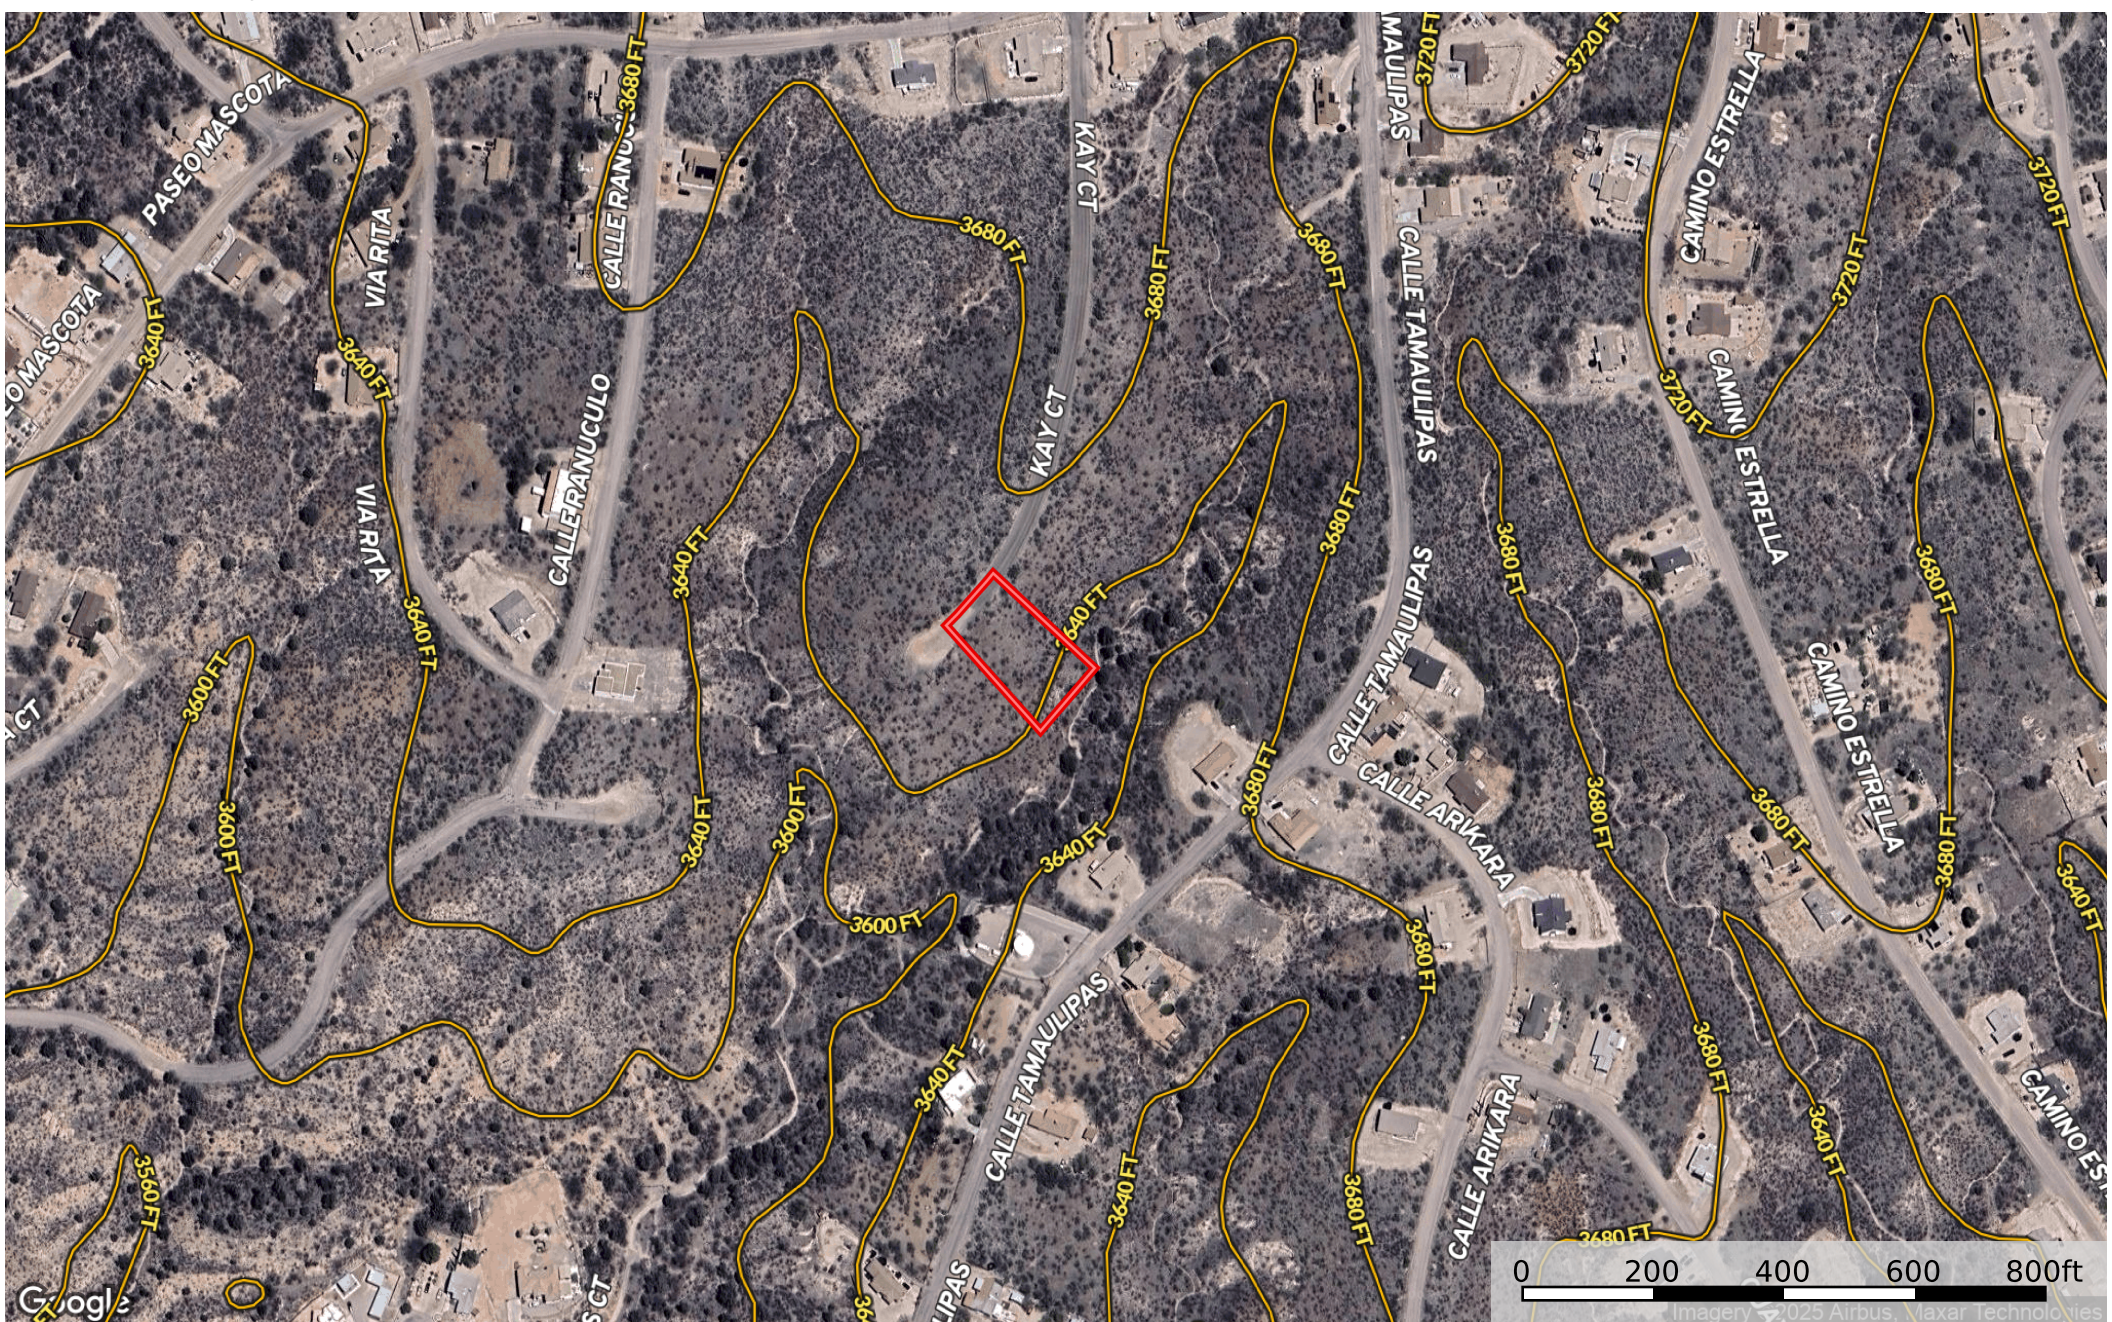

0.57 Acre Rio Rico, Santa Cruz County, AZ 116-13-267  
Santa Cruz County, Arizona, 0.57 AC +/-

 Boundary