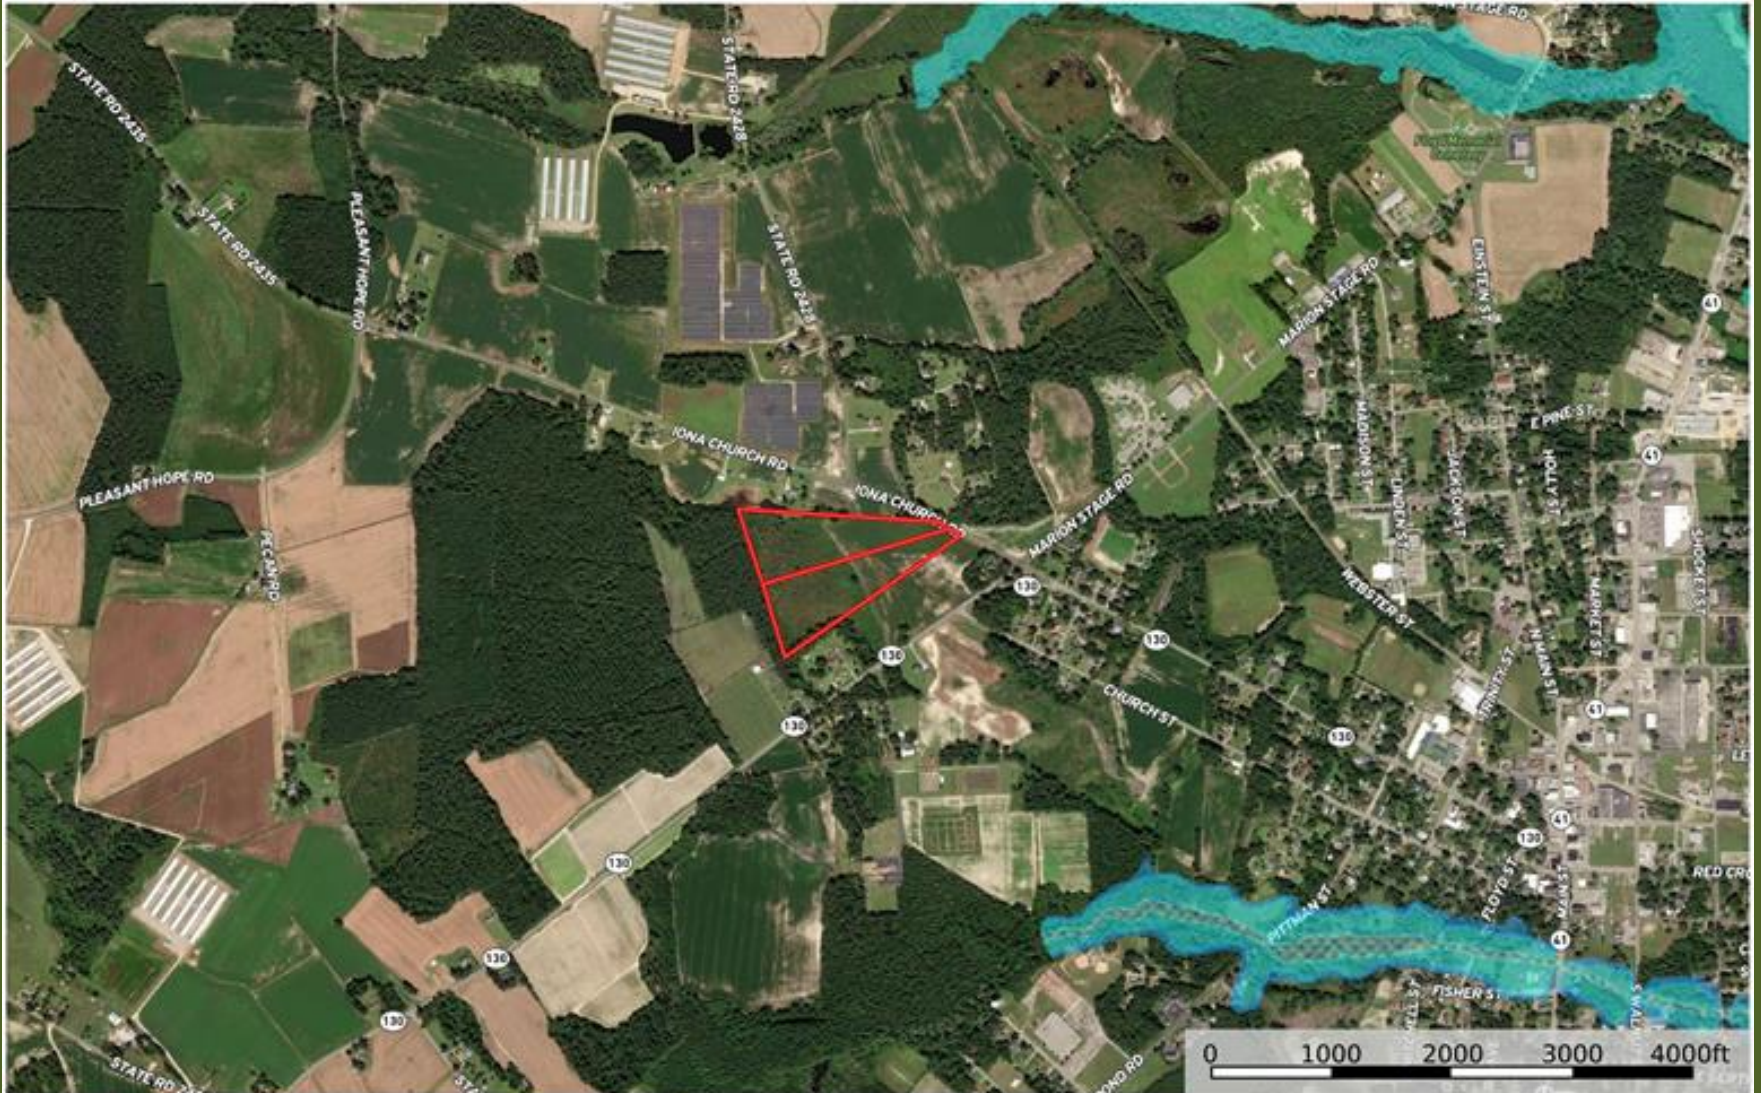

Iona Church Road Lots Flood Zone Map

Robeson County, North Carolina, AC +/-

- Boundary
- 100 Year Floodplain
- 500 Year Floodplain
- Floodway
- Special
- Unmapped/ Not Included

Marty Lanier
P: (910) 617-4326

www.rockcreeklandcompany.com

604 George II Highway Winnabow NC 28479

The information contained herein was obtained from sources deemed to be reliable. "id" Services makes no warranties or guarantees as to the completeness or accuracy thereof.