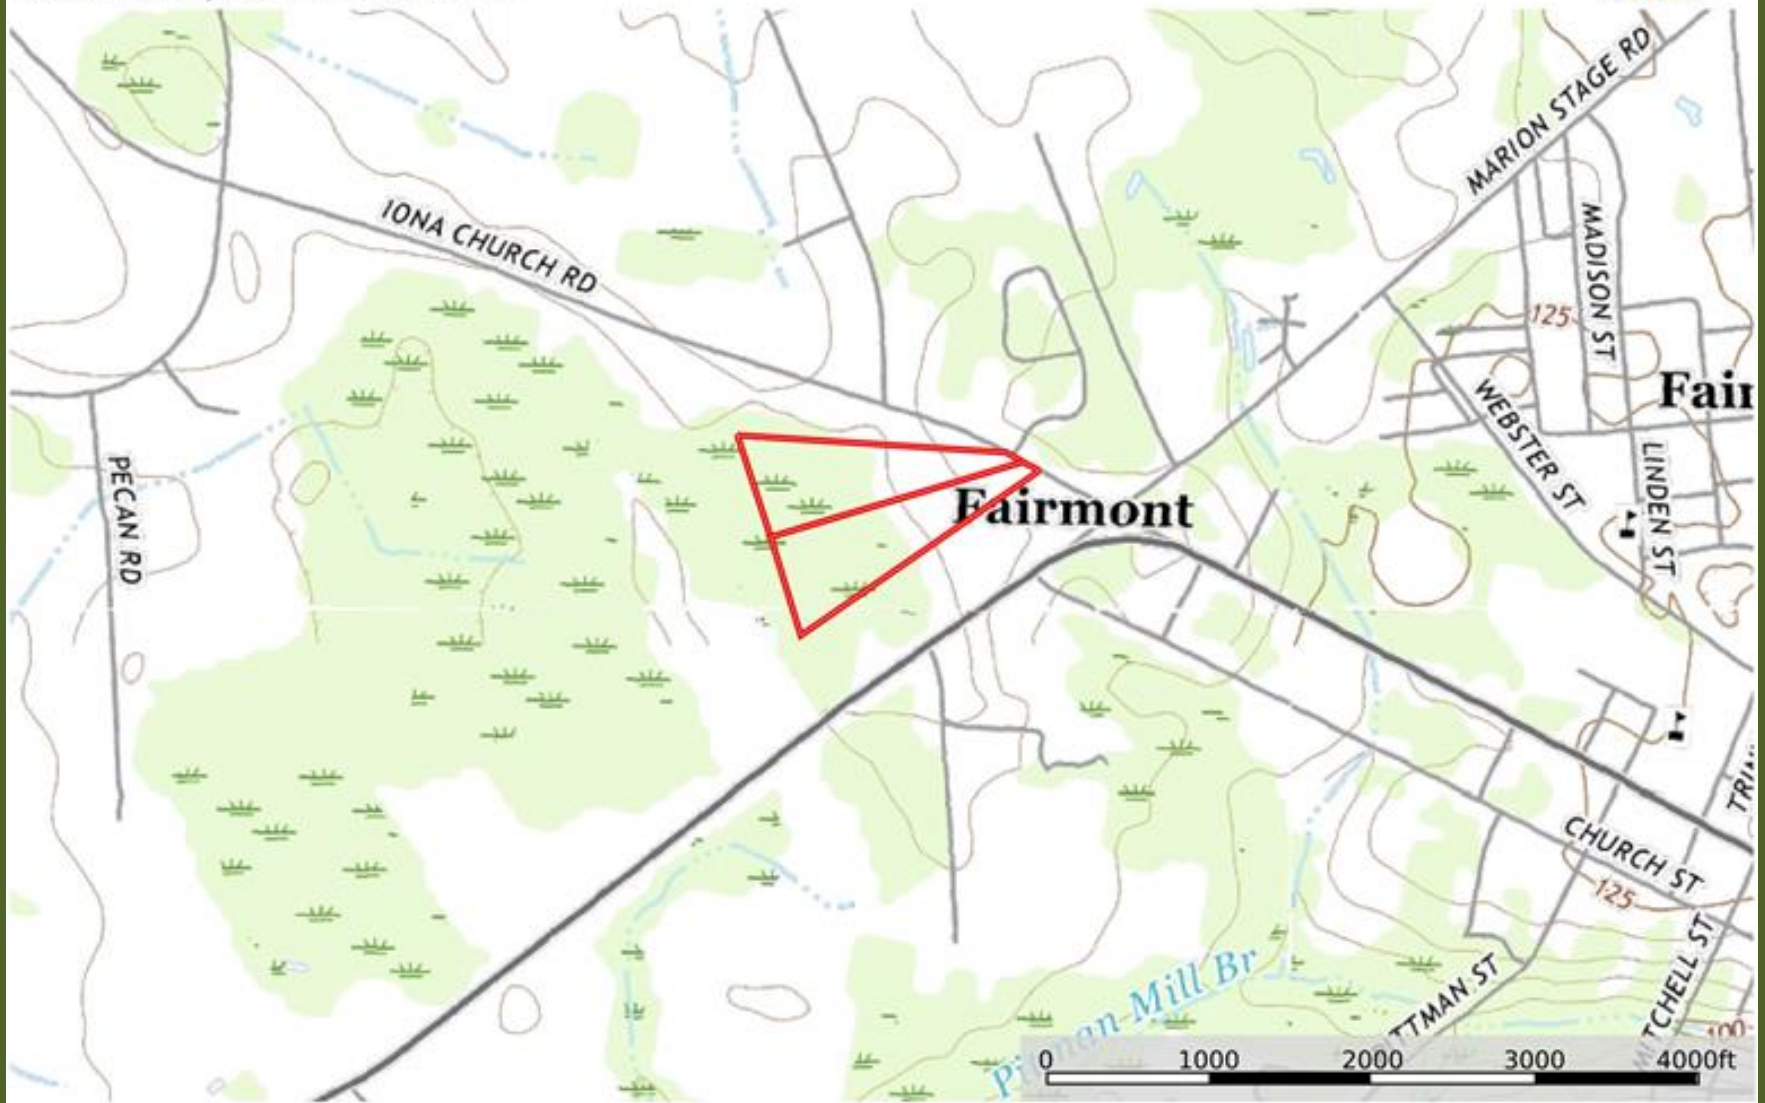

Iona Church Road Lots Topographical Map

Robeson County, North Carolina, AC +/-

Boundary

Marty Lanier
P: (910) 617-4326

www.rockcreeklandcompany.com

604 George II Highway Winnabow NC 28479